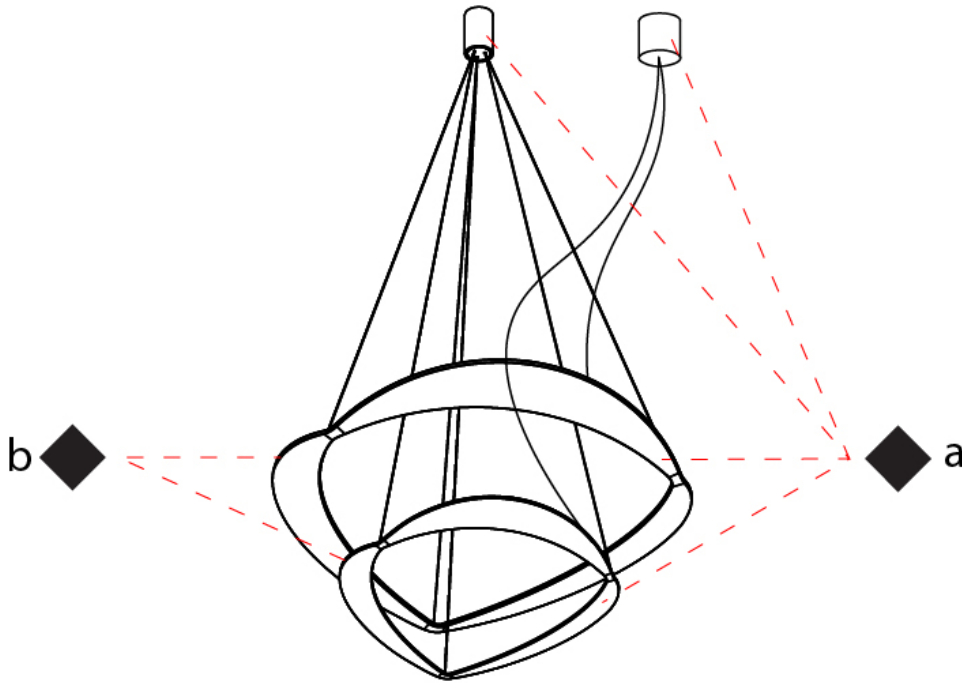

DIADEMA 2 DECENTRATED BASE SUSPENSION

D41015-