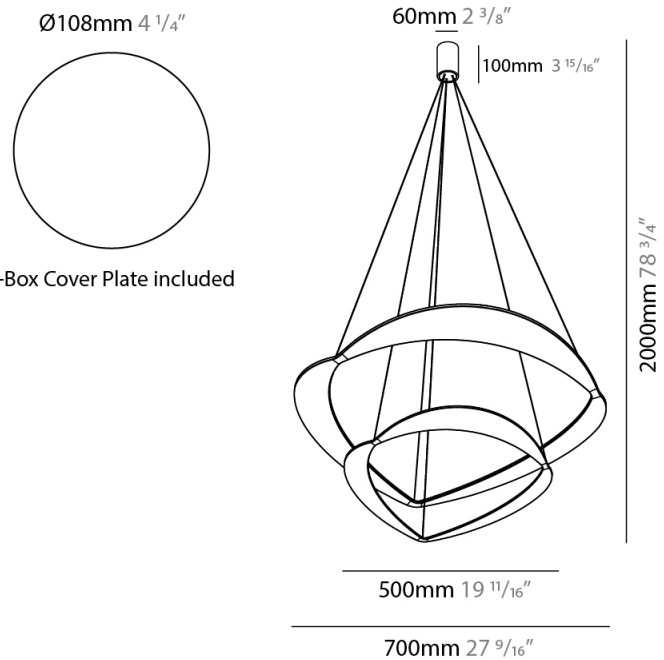

PROJECT	
TYPE	
SPECIFIER	
QUANTITY	
DATE	

DIADEMA 2 SUSPENSION

D41014-

base number   Finish
Options

1. To build a product code in our configurator select the specify button on the base model # product page
2. To build a manual product code on this datasheet choose from the options listed below in blue font and add the suffix to the base model #

GENERAL

Series: Diadema
Subseries: Diadema 2
Brand: Icone
Division: Design
Mounting Type: Suspension
Mounting Location: Ceiling
Subcategory: Pendant

PHYSICAL

Shape: Abstract
Diameter (mm): 700
Diameter (in): 27 ⁹/₁₆
Height (mm): 2000
Height (in): 78 ³/₄
Light Distribution: Indirect
Fixture Finish: WHI / WAM / GLF
Fixture Material: Aluminum

ELECTRICAL

Lamp Type: LED
Total Output Wattage (W): 105
Dimming: Electronic Low Voltage Dimming
Input Voltage (V): 120Vac Direct Line

LED

Color Temperature (°K): 3000
Nominal Lumen (lm): 8925
CRI: >90 CRI
Lamp Life (hrs): 50000

OPTICAL

RATINGS AND CERTIFICATIONS

Certified By: Certified for North American Standards
IP rating: IP20