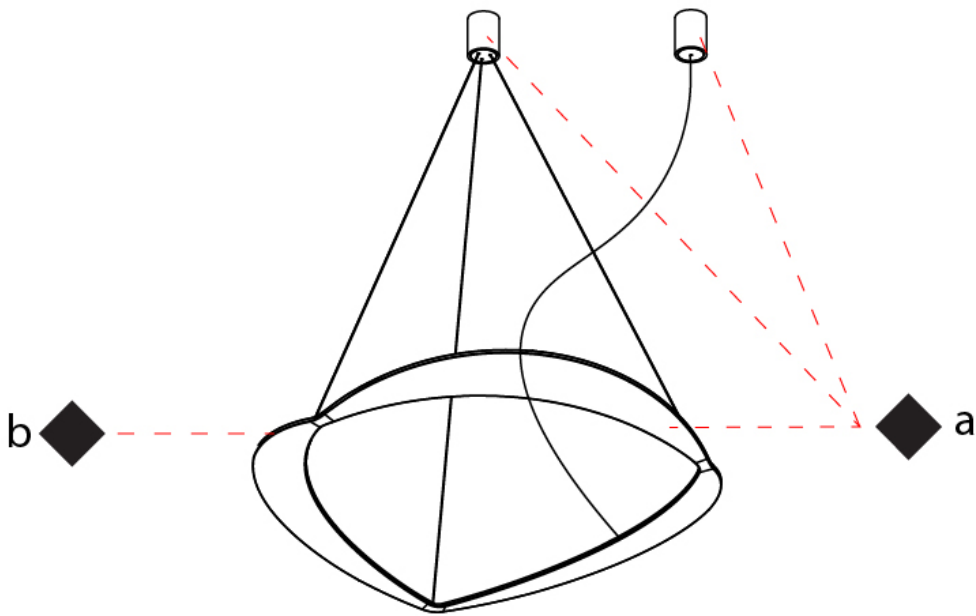

DIADEMA 1 DECENTRATED BASE SUSPENSION

D41007-

PROJECT

TYPE

SPECIFIER

QUANTITY

DATE

D