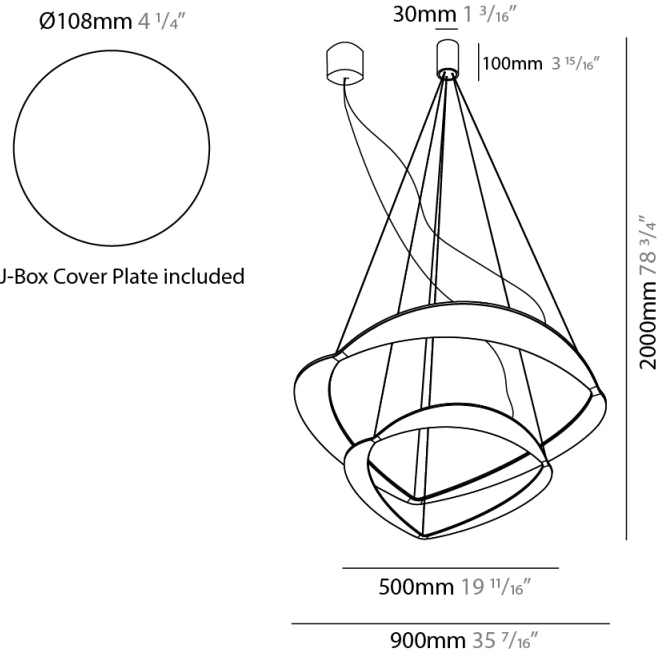

PROJECT	
TYPE	
SPECIFIER	
QUANTITY	
DATE	

DIADEMA 2 DECENTRATED BASE SUSPENSION

D41013-

base number Finish
Options

1. To build a product code in our configurator select the specify button on the base model # product page
2. To build a manual product code on this datasheet choose from the options listed below in blue font and add the suffix to the base model #

GENERAL

Series: Diadema
Subseries: Diadema 2 Decentrated Base
Partner: Icone
Division: Design
Installation: Suspension
Product Type: Pendant
Mounting Location: Ceiling
Light Distribution: Indirect

PHYSICAL

Shape: Abstract
Diameter (mm): 900
Diameter (in): 35 7/16
Height (mm): 2000
Height (in): 78 3/4
Fixture Finish: WHI / WAM / GLF
Fixture Material: Aluminum

ELECTRICAL

Lamp Type: LED
Total Output Wattage (W): 135
Dimming: Electronic Low Voltage Dimming
Input Voltage (V): 120Vac Direct Line

LED

Color Temperature (°K): 3000
Nominal Lumen (lm): 11475
CRI: >90 CRI
Lamp Life (hrs): 50000

OPTICAL

RATINGS AND CERTIFICATIONS

Certified By: Certified for North American Standards
IP rating: IP20