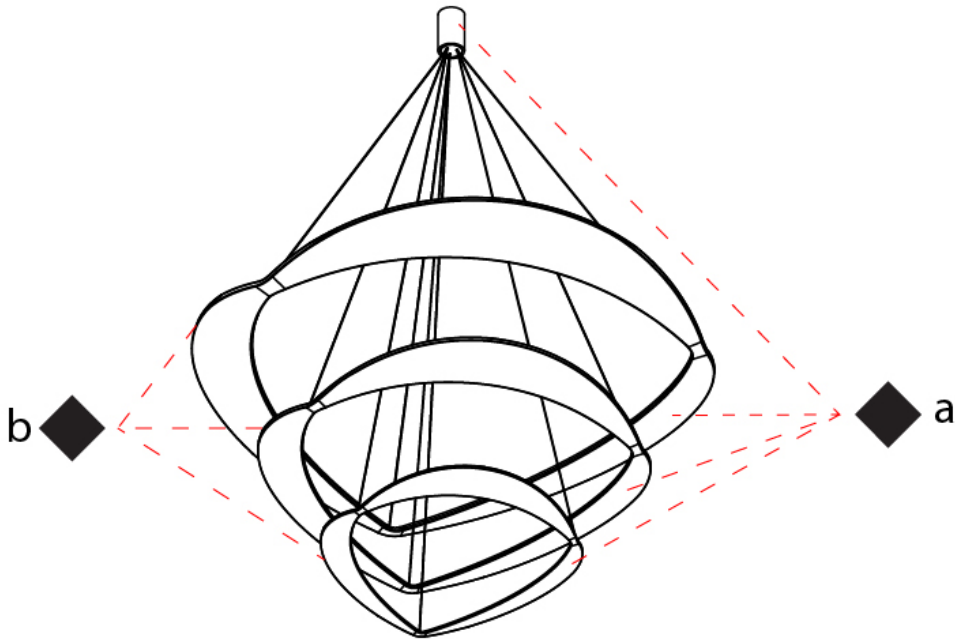

DIADEMA 3 SUSPENSION

D41010-

PROJECT _____

TYPE _____

SPECIFIER _____

QUANTITY _____

DATE _____

D