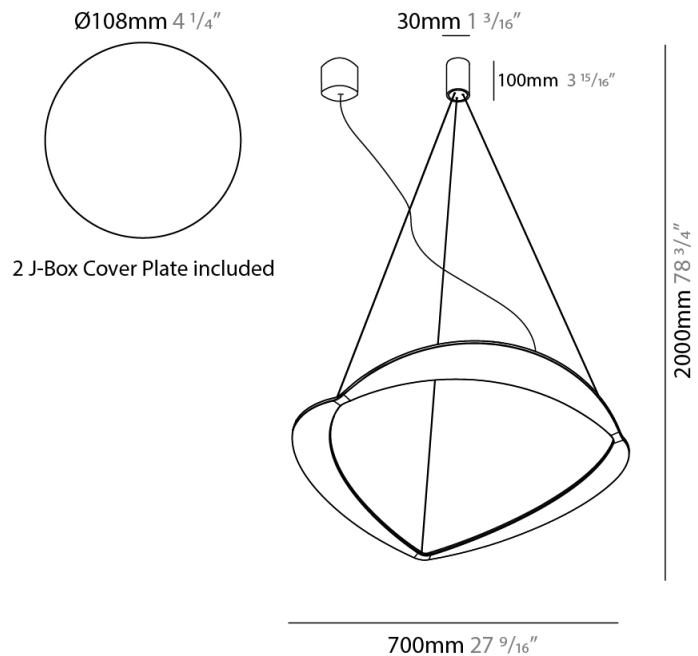

PROJECT	_____
TYPE	_____
SPECIFIER	_____
QUANTITY	_____
DATE	_____

DIADEMA 1 DECENTRATED BASE SUSPENSION

D41007-

base number _____
Finish _____
Options _____

1. To build a product code in our configurator select the specify button on the base model # product page
2. To build a manual product code on this datasheet choose from the options listed below in blue font and add the suffix to the base model #

GENERAL

Series: Diadema
Subseries: Diadema 1 Decentrated Base
Partner: Icone
Division: Design
Installation: Suspension
Product Type: Pendant
Mounting Location: Ceiling
Light Distribution: Indirect

PHYSICAL

Shape: Abstract
Diameter (mm): 700
Diameter (in): 27 ⁹/₁₆
Height (mm): 2000
Height (in): 78 ³/₄
Fixture Finish: WHI / WAM / GLF
Fixture Material: Aluminum

ELECTRICAL

Lamp Type: LED
Total Output Wattage (W): 60
Dimming: Electronic Low Voltage Dimming
Input Voltage (V): 120Vac Direct Line

LED

Number of LEDs: 3
Color Temperature (°K): 3000
Nominal Lumen (lm): 5100
CRI: >90 CRI
Lamp Life (hrs): 50000

OPTICAL

RATINGS AND CERTIFICATIONS

Certified By: Certified for North American Standards
IP rating: IP20