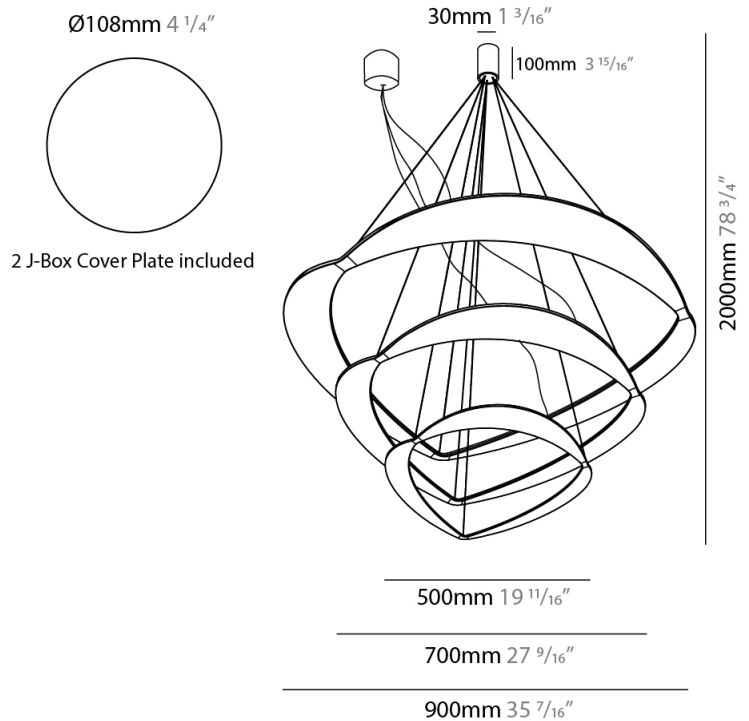

PROJECT	_____
TYPE	_____
SPECIFIER	_____
QUANTITY	_____
DATE	_____

DIADEMA 3 DECENTRATED BASE SUSPENSION

D41011-

base number   Finish
Options

1. To build a product code in our configurator select the specify button on the base model # product page
2. To build a manual product code on this datasheet choose from the options listed below in blue font and add the suffix to the base model #

GENERAL

Series: Diadema
Subseries: Diadema 3 Decentrated Base
Partner: Icone
Division: Design
Installation: Suspension
Product Type: Pendant
Mounting Location: Ceiling
Light Distribution: Indirect

PHYSICAL

Shape: Abstract
Diameter (mm): 900
Diameter (in): 35 7/16
Height (mm): 2000
Height (in): 78 3/4
Fixture Finish: WHI / WAM / GLF
Fixture Material: Aluminum

ELECTRICAL

Lamp Type: LED
Input Wattage (W): 3x33
Total Output Wattage (W): 84
Dimming: Non-Dimming / Phase Dimming (120Vac only) / 0-10V Dimming
Driver Included: Yes
Driver Location: Remote
Driver Type: Constant Current - Universal
Driver Class: Class 2
Input Voltage (V): 120 - 277
Constant Current (MA): 1400

LED

Color Temperature (°K): 3000
Nominal Lumen (lm): 16575
CRI: >90 CRI
Lamp Life (hrs): 50000

OPTICAL

RATINGS AND CERTIFICATIONS
Certified By: Certified for North American Standards
IP rating: IP20