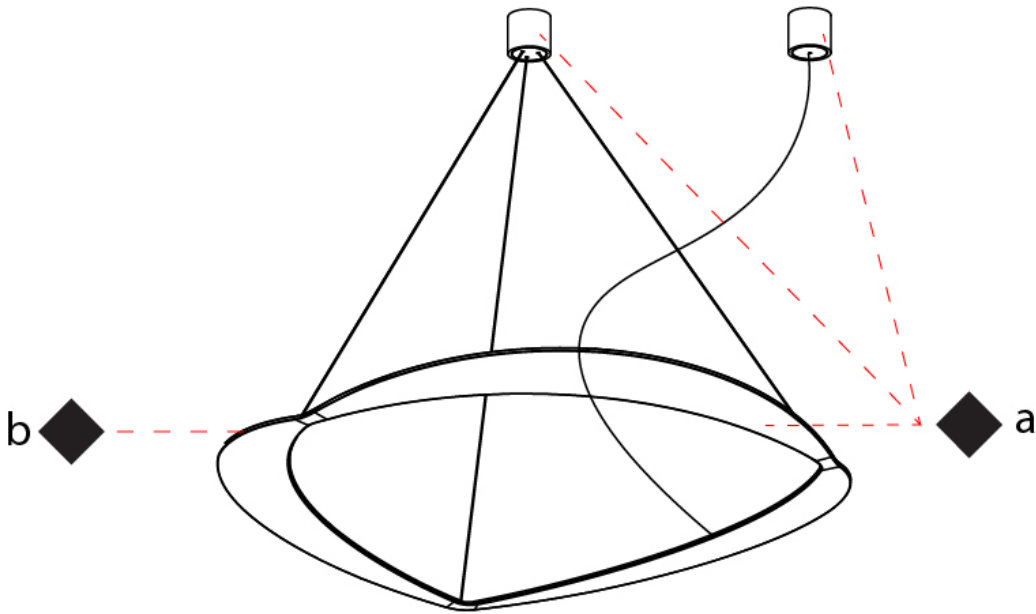

DIADEMA 1 DECENTRATED BASE SUSPENSION

D41005-

PROJECT	_____
TYPE	_____
SPECIFIER	_____
QUANTITY	_____
DATE	_____

D