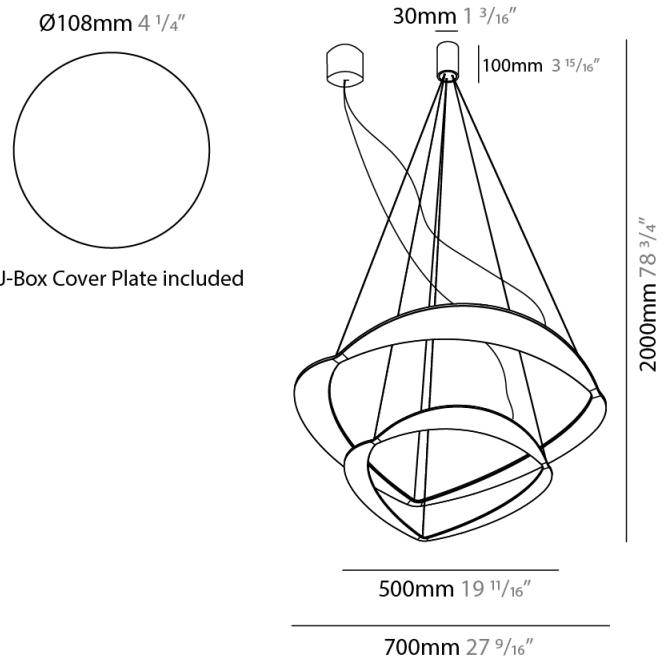

PROJECT	
TYPE	
SPECIFIER	
QUANTITY	
DATE	

DIADEMA 2 DECENTRATED BASE SUSPENSION

D41015-

base number   Finish
Options

1. To build a product code in our configurator select the specify button on the base model # product page
2. To build a manual product code on this datasheet choose from the options listed below in blue font and add the suffix to the base model #

GENERAL

Series: Diadema
Subseries: Diadema 2 Decentrated Base
Partner: Icone
Division: Design
Installation: Suspension
Product Type: Pendant
Mounting Location: Ceiling
Light Distribution: Indirect

PHYSICAL

Shape: Abstract
Diameter (mm): 700
Diameter (in): 27 ⁹/₁₆
Height (mm): 2000
Height (in): 78 ³/₄
Fixture Finish: WHI / WAM / GLF
Fixture Material: Aluminum

ELECTRICAL

Lamp Type: LED
Total Output Wattage (W): 105
Dimming: Electronic Low Voltage Dimming
Input Voltage (V): 120Vac Direct Line

LED

Color Temperature (°K): 3000
Nominal Lumen (lm): 8925
CRI: >90 CRI
Lamp Life (hrs): 50000

OPTICAL

RATINGS AND CERTIFICATIONS

Certified By: Certified for North American Standards
IP rating: IP20