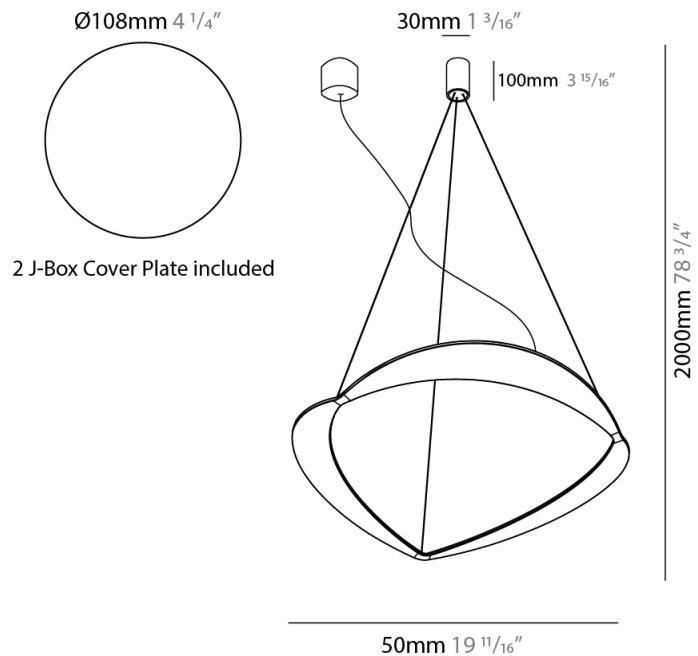

PROJECT	_____
TYPE	_____
SPECIFIER	_____
QUANTITY	_____
DATE	_____

DIADEMA 1 DECENTRATED BASE SUSPENSION

D41009-

base number   Finish
Options

1. To build a product code in our configurator select the specify button on the base model # product page
2. To build a manual product code on this datasheet choose from the options listed below in blue font and add the suffix to the base model #

GENERAL

Series: Diadema
Subseries: Diadema 1 Decentrated Base
Partner: Icone
Division: Design
Installation: Suspension
Product Type: Pendant
Mounting Location: Ceiling
Light Distribution: Indirect

PHYSICAL

Shape: Abstract
Diameter (mm): 500
Diameter (in): 19 11/16
Height (mm): 2000
Height (in): 78 3/4
Fixture Finish: WHI / WAM / GLF
Fixture Material: Aluminum

ELECTRICAL

Lamp Type: LED
Total Output Wattage (W): 45
Dimming: Electronic Low Voltage Dimming
Input Voltage (V): 120Vac Direct Line

LED

Number of LEDs: 3
Color Temperature (°K): 3000
Nominal Lumen (lm): 3825
CRI: >90 CRI
Lamp Life (hrs): 50000

OPTICAL

RATINGS AND CERTIFICATIONS

Certified By: Certified for North American Standards
IP rating: IP20