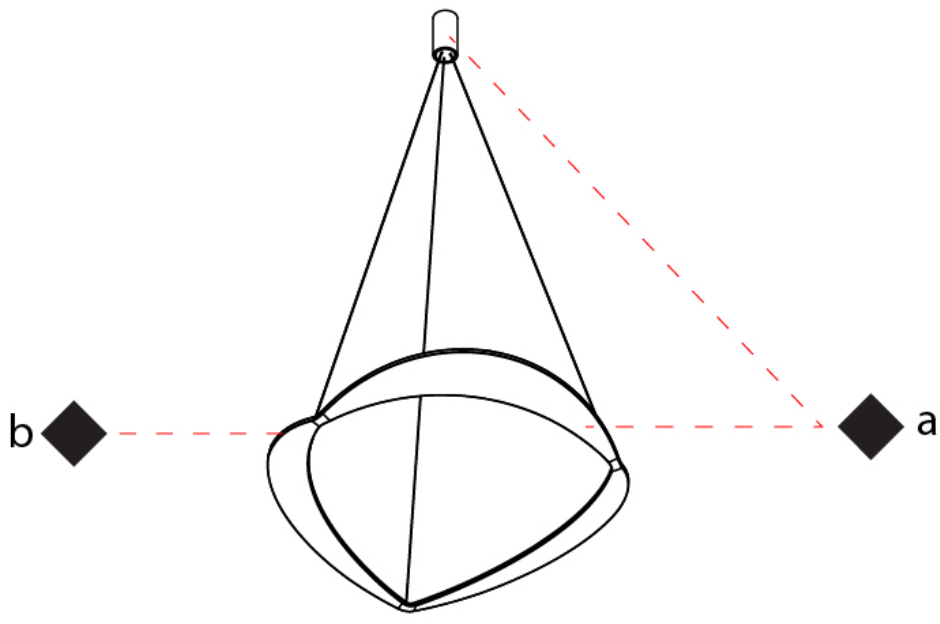

DIADEMA 1 SUSPENSION

D41008-

PROJECT
TYPE
SPECIFIER
QUANTITY
DATE