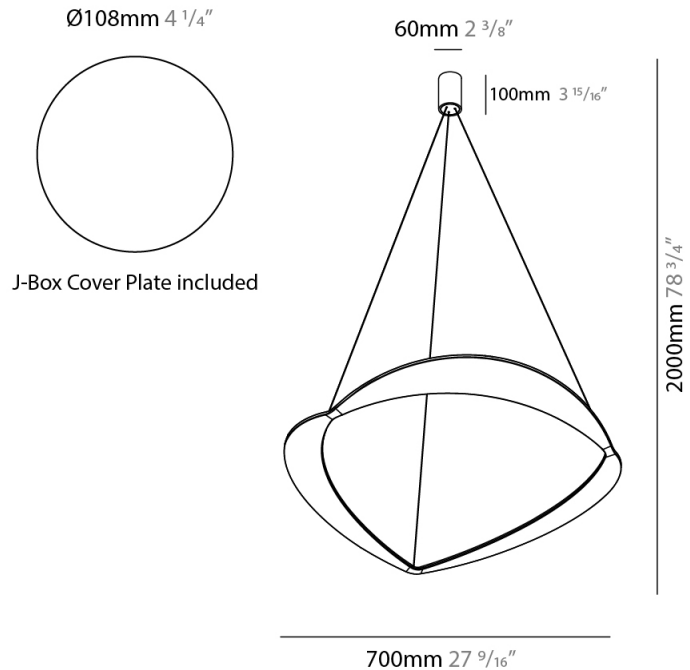

DIADEMA 1 SUSPENSION

D41006-

base number Finish
Options

PROJECT
TYPE
SPECIFIER
QUANTITY
DATE

1. To build a product code in our configurator select the specify button on the base model # product page
2. To build a manual product code on this datasheet choose from the options listed below in blue font and add the suffix to the base model #

GENERAL

Series: Diadema
Subseries: Diadema 1
Partner: Icone
Division: Design
Installation: Suspension
Product Type: Pendant
Mounting Location: Ceiling
Light Distribution: Indirect

PHYSICAL

Shape: Abstract
Diameter (mm): 700
Diameter (in): 27 ⁹/₁₆
Height (mm): 2000
Height (in): 78 ³/₄
Fixture Finish: WHI / WAM / GLF
Fixture Material: Aluminum

ELECTRICAL

Lamp Type: LED
Total Output Wattage (W): 60
Dimming: Electronic Low Voltage Dimming
Input Voltage (V): 120Vac Direct Line

LED

Number of LEDs: 3
Color Temperature (°K): 3000
Nominal Lumen (lm): 5100
CRI: >90 CRI
Lamp Life (hrs): 50000

OPTICAL

RATINGS AND CERTIFICATIONS

Certified By: Certified for North American Standards
IP rating: IP20