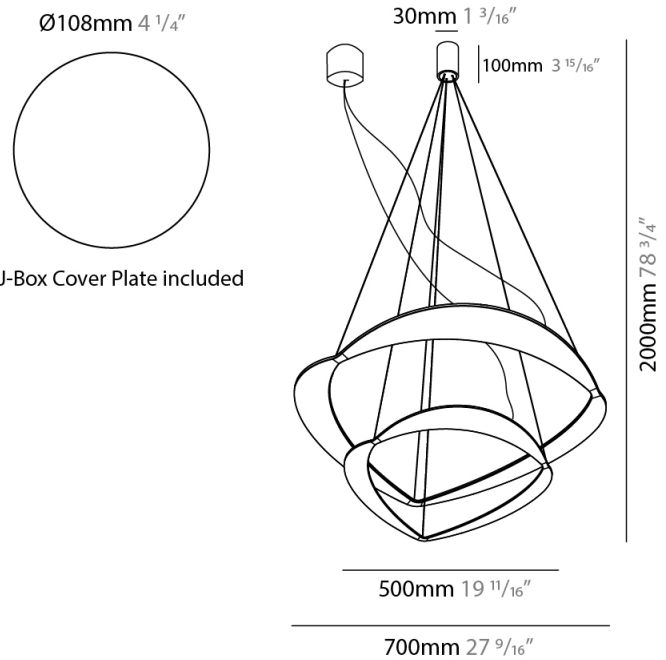

PROJECT	_____
TYPE	_____
SPECIFIER	_____
QUANTITY	_____
DATE	_____

DIADEMA 2 DECENTRATED BASE SUSPENSION

D41015-

base number   Finish
Options

1. To build a product code in our configurator select the specify button on the base model # product page
2. To build a manual product code on this datasheet choose from the options listed below in blue font and add the suffix to the base model #

GENERAL

Series: Diadema
Subseries: Diadema 2 Decentrated Base
Brand: Icone
Division: Design
Mounting Type: Suspension
Mounting Location: Ceiling
Subcategory: Pendant

PHYSICAL

Shape: Abstract
Diameter (mm): 700
Diameter (in): 27 ⁹/₁₆
Height (mm): 2000
Height (in): 78 ³/₄
Light Distribution: Indirect
Fixture Finish: WHI / WAM / GLF
Fixture Material: Aluminum

ELECTRICAL

Lamp Type: LED
Total Output Wattage (W): 105
Dimming: Electronic Low Voltage Dimming
Input Voltage (V): 120Vac Direct Line

LED

Color Temperature (°K): 3000
Nominal Lumen (lm): 8925
CRI: >90 CRI
Lamp Life (hrs): 50000

OPTICAL

RATINGS AND CERTIFICATIONS

Certified By: Certified for North American Standards
IP rating: IP20

2 J-Box Cover Plate included