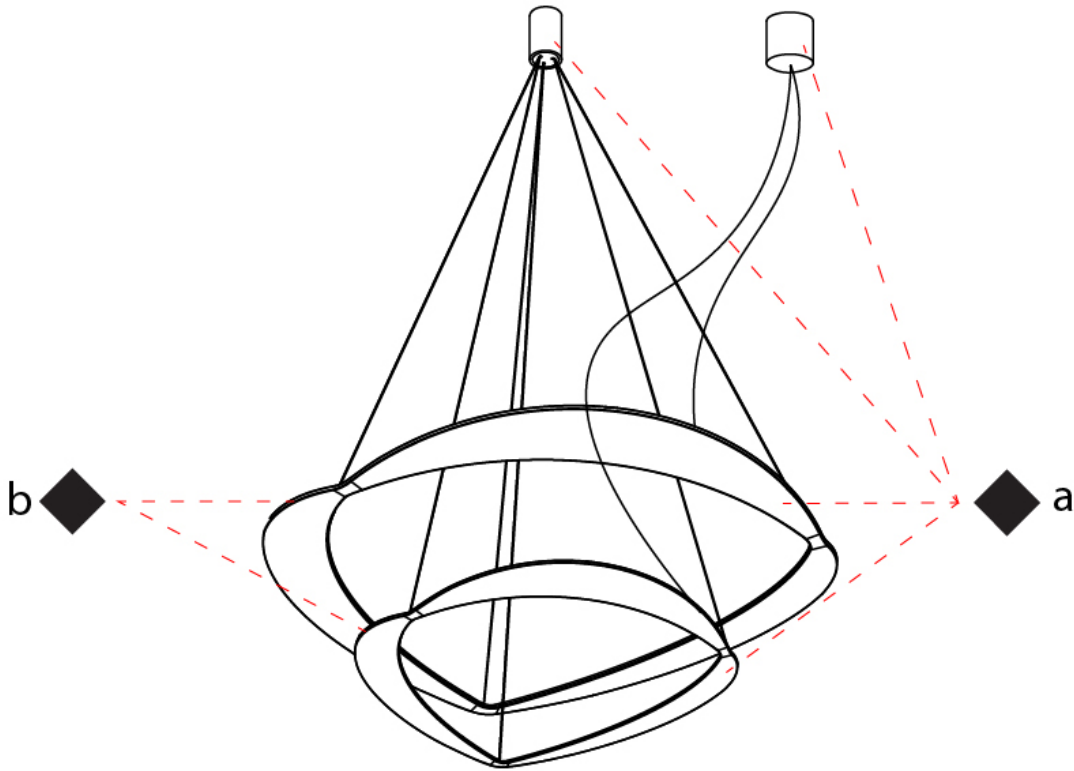

DIADEMA 2 DECENTRATED BASE SUSPENSION

D41013-

PROJECT

TYPE

SPECIFIER

QUANTITY

DATE