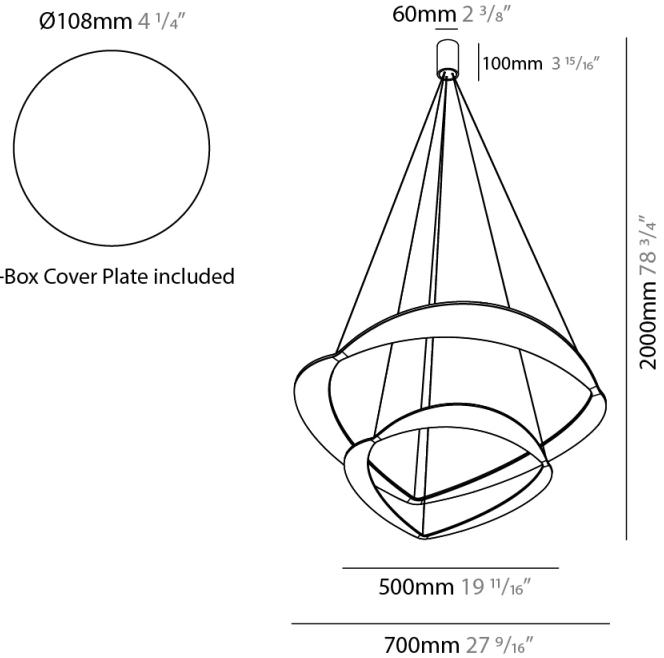

PROJECT	_____
TYPE	_____
SPECIFIER	_____
QUANTITY	_____
DATE	_____

DIADEMA 2 SUSPENSION

D41014-

base number   Finish
Options

1. To build a product code in our configurator select the specify button on the base model # product page
2. To build a manual product code on this datasheet choose from the options listed below in blue font and add the suffix to the base model #

GENERAL

Series: Diadema
Subseries: Diadema 2
Brand: Icone
Division: Design
Mounting Type: Suspension
Mounting Location: Ceiling
Subcategory: Pendant

PHYSICAL

Shape: Abstract
Diameter (mm): 700
Diameter (in): 27 ⁹/₁₆
Height (mm): 2000
Height (in): 78 ³/₄
Light Distribution: Indirect
Fixture Finish: WHI / WAM / GLF
Fixture Material: Aluminum

ELECTRICAL

Lamp Type: LED
Total Output Wattage (W): 105
Dimming: Electronic Low Voltage Dimming
Input Voltage (V): 120Vac Direct Line

LED

Color Temperature (°K): 3000
Nominal Lumen (lm): 8925
CRI: >90 CRI
Lamp Life (hrs): 50000

OPTICAL

RATINGS AND CERTIFICATIONS

Certified By: Certified for North American Standards
IP rating: IP20