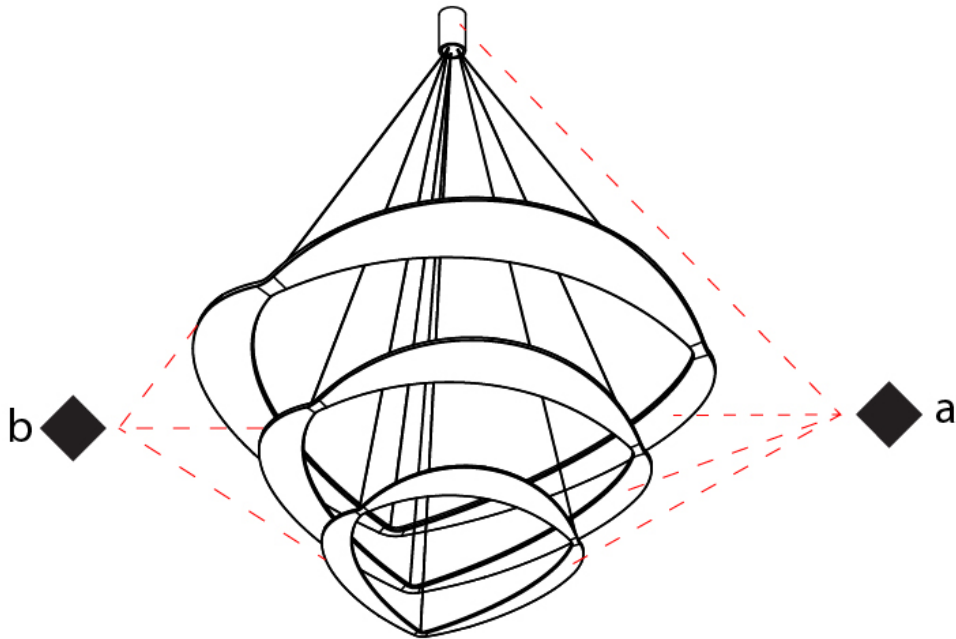

DIADEMA 3 SUSPENSION

D41010-

PROJECT

TYPE

SPECIFIER

QUANTITY

DATE