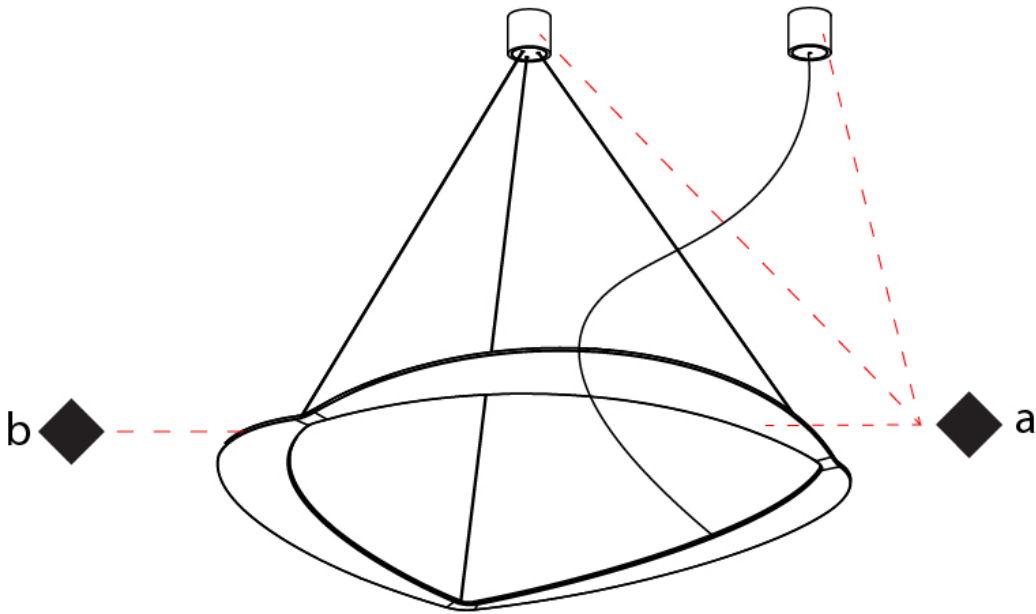

DIADEMA 1 DECENTRATED BASE SUSPENSION

D41005-

PROJECT

TYPE

SPECIFIER

QUANTITY

DATE

D