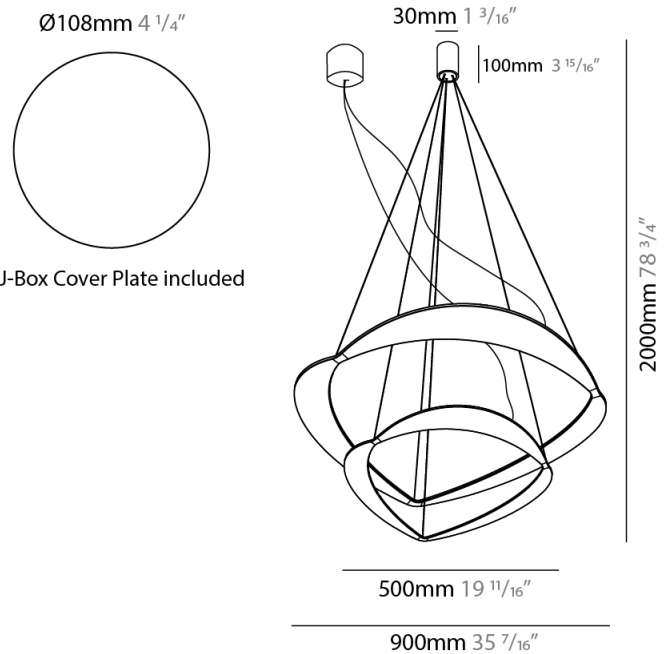

PROJECT	_____
TYPE	_____
SPECIFIER	_____
QUANTITY	_____
DATE	_____

DIADEMA 2 DECENTRATED BASE SUSPENSION

D41013-

base number   Finish
Options

1. To build a product code in our configurator select the specify button on the base model # product page
2. To build a manual product code on this datasheet choose from the options listed below in blue font and add the suffix to the base model #

GENERAL

Series: Diadema
Subseries: Diadema 2 Decentrated Base
Brand: Icone
Division: Design
Mounting Type: Suspension
Mounting Location: Ceiling
Subcategory: Pendant

PHYSICAL

Shape: Abstract
Diameter (mm): 900
Diameter (in): 35 7/16
Height (mm): 2000
Height (in): 78 3/4
Light Distribution: Indirect
Fixture Finish: WHI / WAM / GLF
Fixture Material: Aluminum

ELECTRICAL

Lamp Type: LED
Total Output Wattage (W): 135
Dimming: Electronic Low Voltage Dimming
Input Voltage (V): 120Vac Direct Line

LED

Color Temperature (°K): 3000
Nominal Lumen (lm): 11475
CRI: >90 CRI
Lamp Life (hrs): 50000

OPTICAL

RATINGS AND CERTIFICATIONS

Certified By: Certified for North American Standards
IP rating: IP20

2 J-Box Cover Plate included