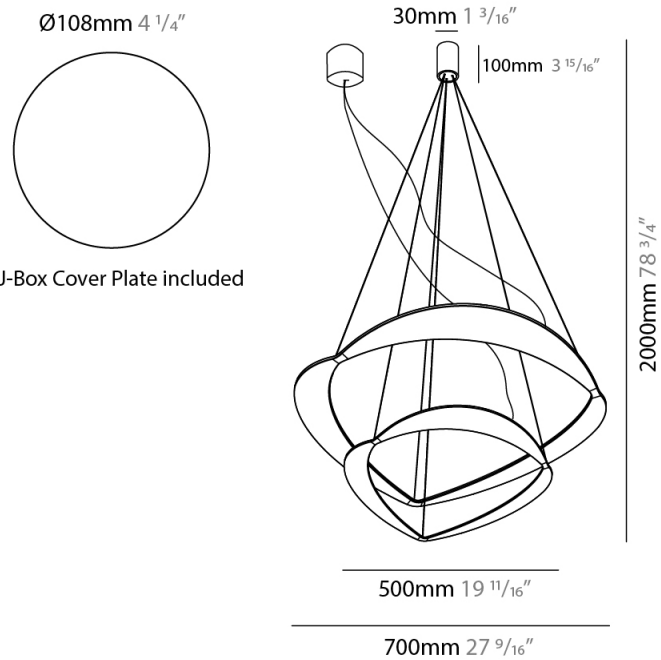

PROJECT	
TYPE	
SPECIFIER	
QUANTITY	
DATE	

DIADEMA 2 DECENTRATED BASE SUSPENSION

D41015-

base number   Finish
Options

1. To build a product code in our configurator select the specify button on the base model # product page
2. To build a manual product code on this datasheet choose from the options listed below in blue font and add the suffix to the base model #

GENERAL

Series: Diadema
Subseries: Diadema 2 Decentrated Base
Brand: Icone
Division: Design
Mounting Type: Suspension
Mounting Location: Ceiling
Subcategory: Pendant

PHYSICAL

Shape: Abstract
Diameter (mm): 700
Diameter (in): 27 ⁹/₁₆
Height (mm): 2000
Height (in): 78 ³/₄
Light Distribution: Indirect
Fixture Finish: WHI / WAM / GLF
Fixture Material: Aluminum

ELECTRICAL

Lamp Type: LED
Total Output Wattage (W): 105
Dimming: Electronic Low Voltage Dimming
Input Voltage (V): 120Vac Direct Line

LED

Color Temperature (°K): 3000
Nominal Lumen (lm): 8925
CRI: >90 CRI
Lamp Life (hrs): 50000

OPTICAL

RATINGS AND CERTIFICATIONS

Certified By: Certified for North American Standards
IP rating: IP20