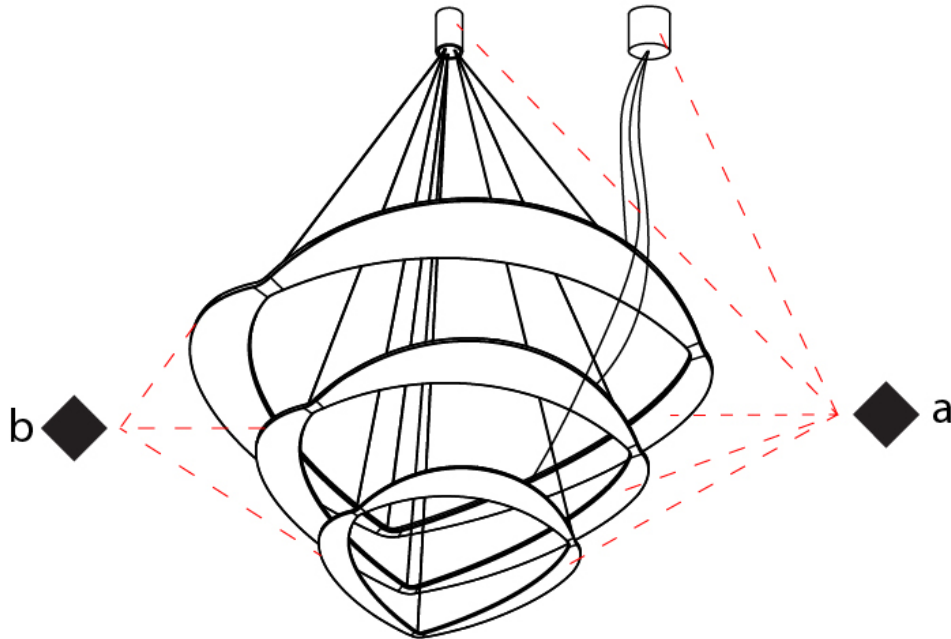

DIADEMA 3 DECENTRATED BASE SUSPENSION

D41011-

PROJECT

TYPE

SPECIFIER

QUANTITY

DATE

D