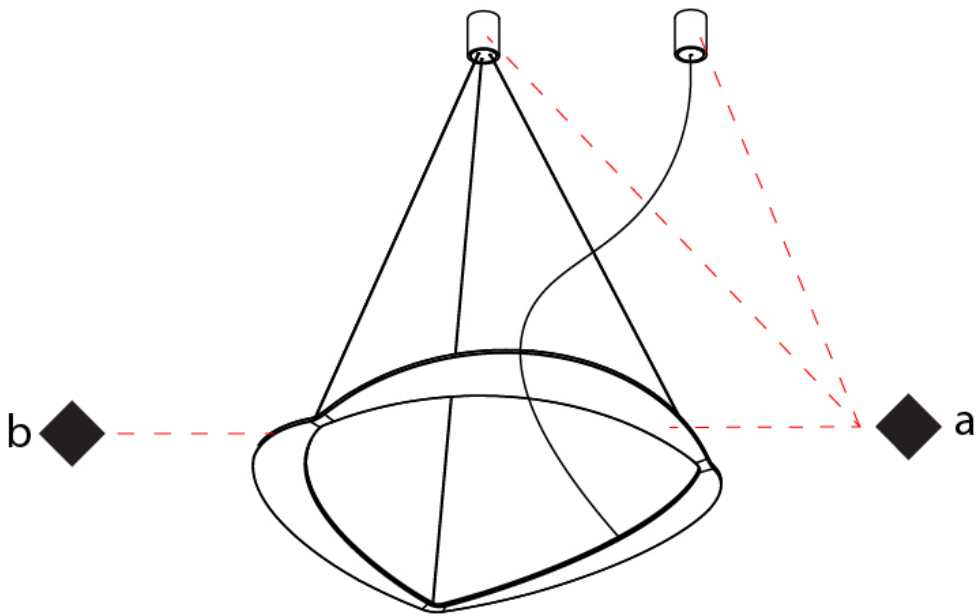

PROJECT	_____
TYPE	_____
SPECIFIER	_____
QUANTITY	_____
DATE	_____

DIADEMA 1 DECENTRATED BASE SUSPENSION

D41007-

D