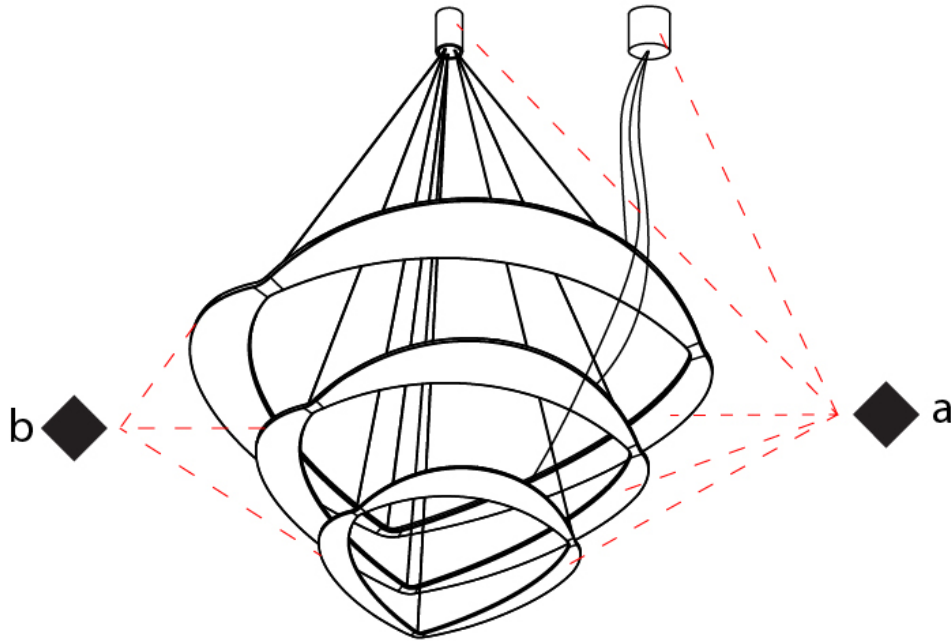

PROJECT	_____
TYPE	_____
SPECIFIER	_____
QUANTITY	_____
DATE	_____

DIADEMA 3 DECENTRATED BASE SUSPENSION

D41011-

D