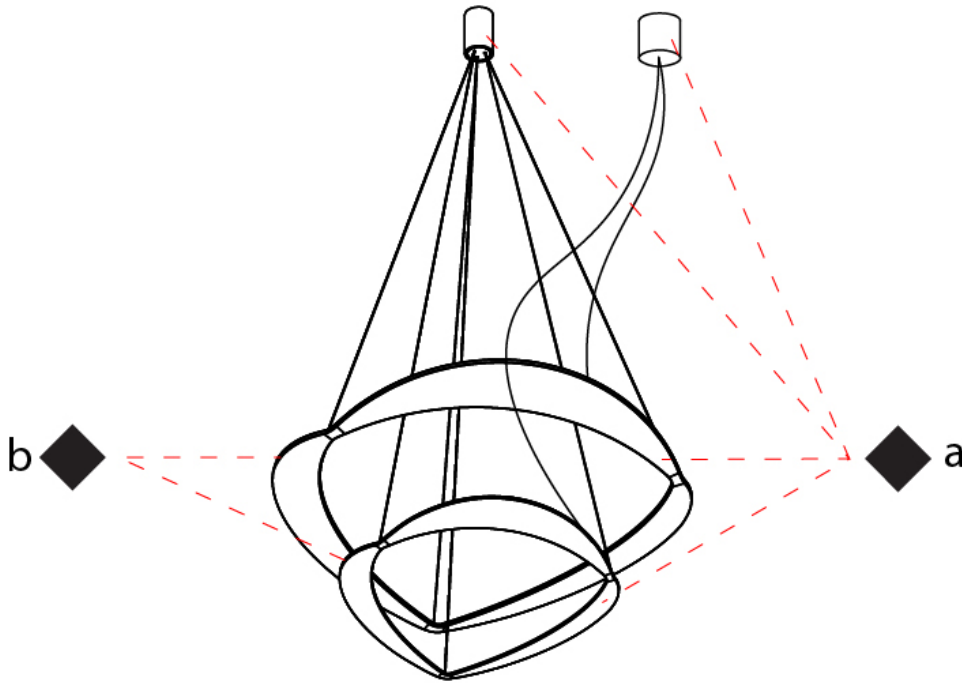

DIADEMA 2 DECENTRATED BASE SUSPENSION

D41015-

PROJECT

TYPE

SPECIFIER

QUANTITY

DATE