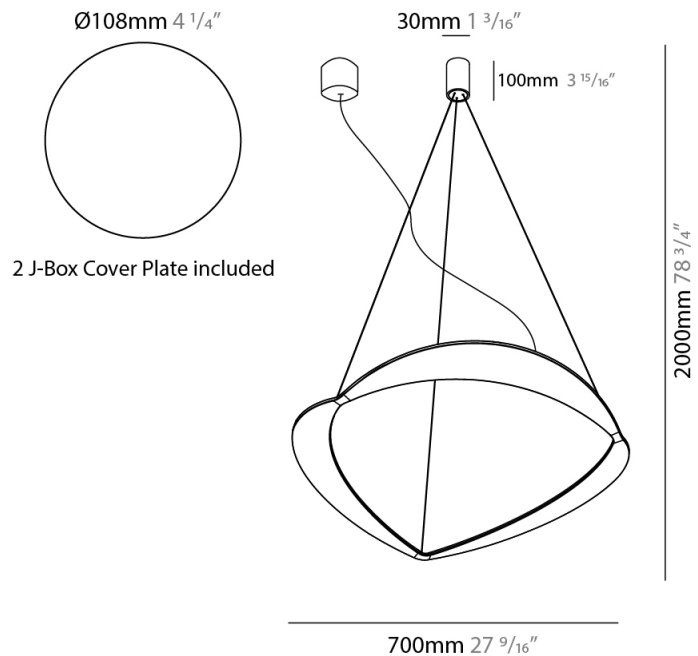

PROJECT	_____
TYPE	_____
SPECIFIER	_____
QUANTITY	_____
DATE	_____

DIADEMA 1 DECENTRATED BASE SUSPENSION

D41007-

base number   Finish
Options

1. To build a product code in our configurator select the specify button on the base model # product page
2. To build a manual product code on this datasheet choose from the options listed below in blue font and add the suffix to the base model #

GENERAL

Series: Diadema
Subseries: Diadema 1 Decentrated Base
Brand: Icone
Division: Design
Mounting Type: Suspension
Mounting Location: Ceiling
Subcategory: Pendant

PHYSICAL

Shape: Abstract
Diameter (mm): 700
Diameter (in): 27 ⁹/₁₆
Height (mm): 2000
Height (in): 78 ³/₄
Light Distribution: Indirect
Fixture Finish: WHI / WAM / GLF
Fixture Material: Aluminum

ELECTRICAL

Lamp Type: LED
Total Output Wattage (W): 60
Dimming: Electronic Low Voltage Dimming
Input Voltage (V): 120Vac Direct Line

LED

Number of LEDs: 3
Color Temperature (°K): 3000
Nominal Lumen (lm): 5100
CRI: >90 CRI
Lamp Life (hrs): 50000

OPTICAL

RATINGS AND CERTIFICATIONS

Certified By: Certified for North American Standards
IP rating: IP20