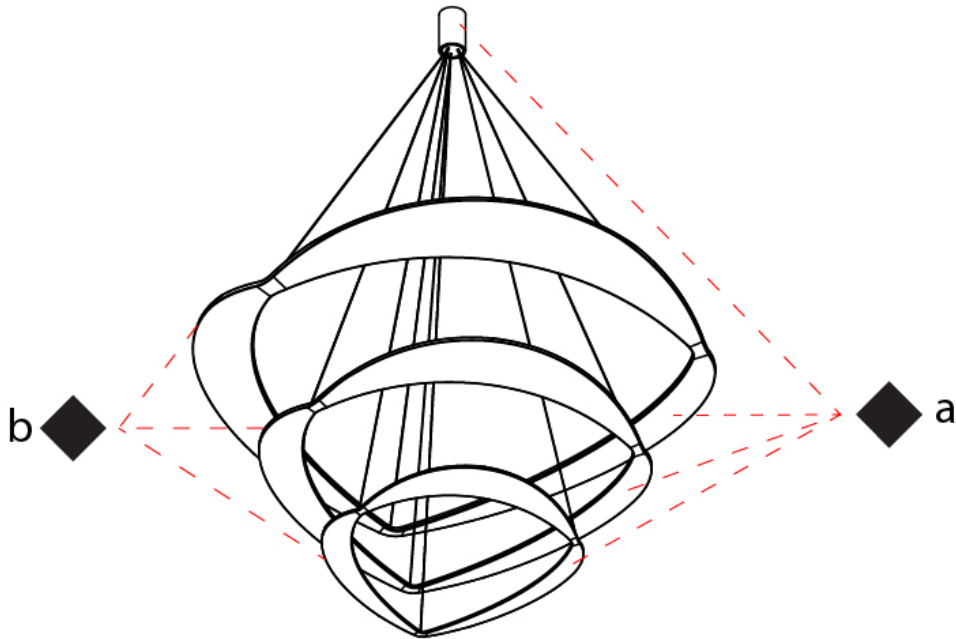

DIADEMA 3 SUSPENSION

D41010-

PROJECT

TYPE

SPECIFIER

QUANTITY

DATE

D