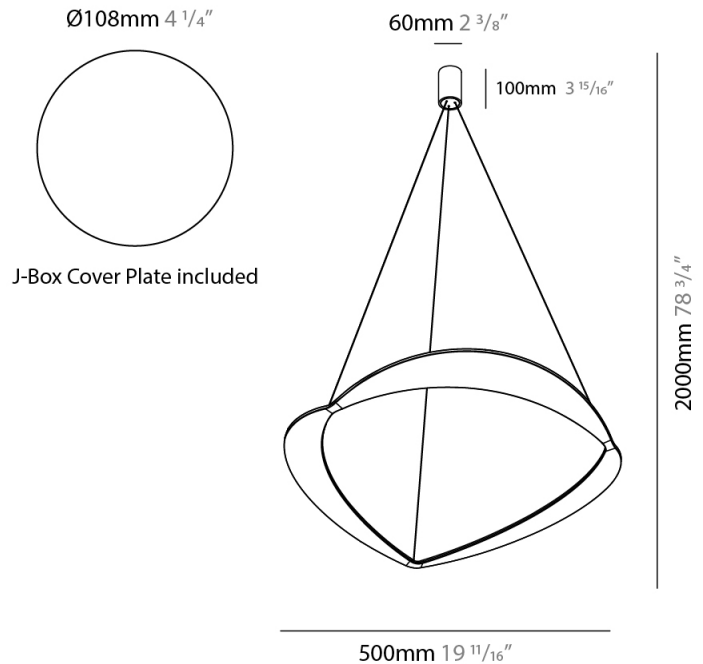

PROJECT	_____
TYPE	_____
SPECIFIER	_____
QUANTITY	_____
DATE	_____

DIADEMA 1 SUSPENSION

D41008-

base number   Finish
Options

1. To build a product code in our configurator select the specify button on the base model # product page
2. To build a manual product code on this datasheet choose from the options listed below in blue font and add the suffix to the base model #

GENERAL

Series: Diadema
Subseries: Diadema 1
Brand: Icone
Division: Design
Mounting Type: Suspension
Mounting Location: Ceiling
Subcategory: Pendant

PHYSICAL

Shape: Abstract
Diameter (mm): 500
Diameter (in): 19 11/16
Height (mm): 2000
Height (in): 78 3/4
Light Distribution: Indirect
Fixture Finish: WHI / WAM / GLF
Fixture Material: Aluminum

ELECTRICAL

Lamp Type: LED
Total Output Wattage (W): 45
Dimming: Electronic Low Voltage Dimming
Input Voltage (V): 120Vac Direct Line

LED

Number of LEDs: 3
Color Temperature (°K): 3000
Nominal Lumen (lm): 3825
CRI: >90 CRI
Lamp Life (hrs): 50000

OPTICAL

RATINGS AND CERTIFICATIONS

Certified By: Certified for North American Standards
IP rating: IP20