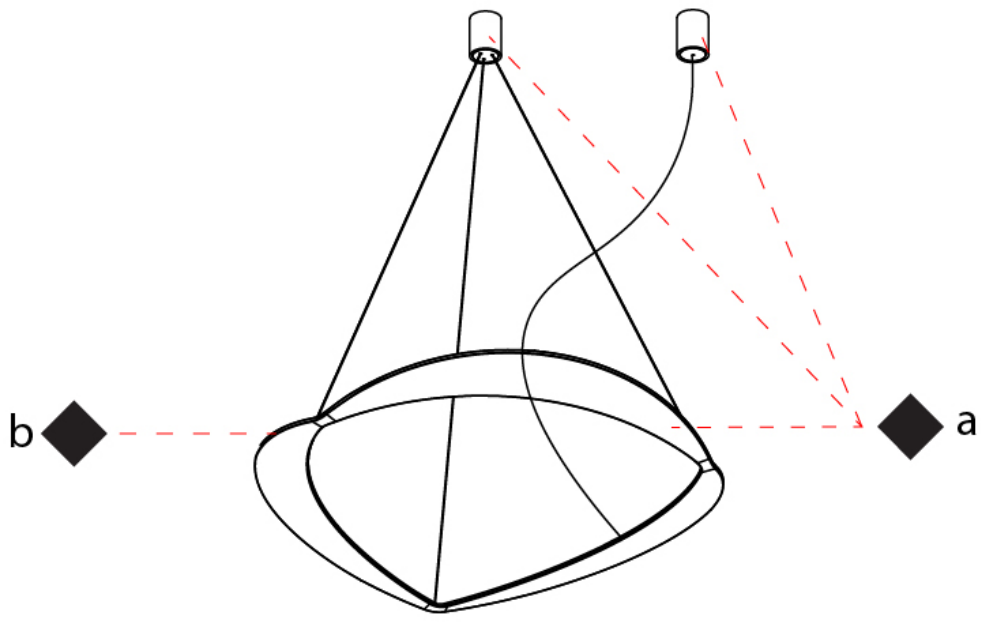

PROJECT
TYPE
SPECIFIER
QUANTITY
DATE

DIADEMA 1 DECENTRATED BASE SUSPENSION

D41007-