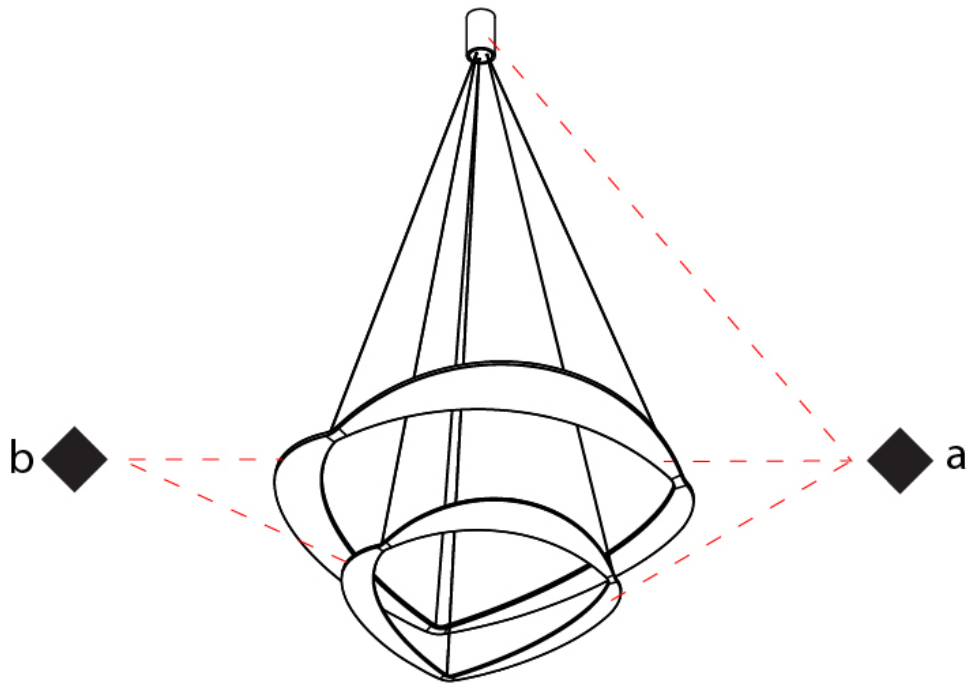

DIADEMA 2 SUSPENSION

D41014-

PROJECT	_____
TYPE	_____
SPECIFIER	_____
QUANTITY	_____
DATE	_____