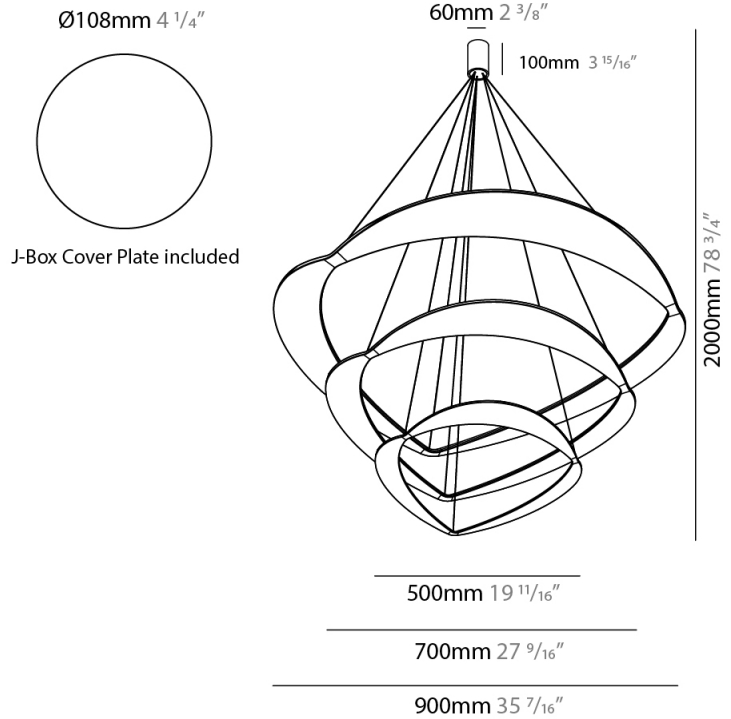

PROJECT	_____
TYPE	_____
SPECIFIER	_____
QUANTITY	_____
DATE	_____

DIADEMA 3 SUSPENSION

D41010-

base number   Finish
Options

1. To build a product code in our configurator select the specify button on the base model # product page
2. To build a manual product code on this datasheet choose from the options listed below in blue font and add the suffix to the base model #

GENERAL

Series: Diadema
Subseries: Diadema 3
Brand: Icone
Division: Design
Mounting Type: Suspension
Mounting Location: Ceiling
Subcategory: Pendant

PHYSICAL

Shape: Abstract
Diameter (mm): 900
Diameter (in): 35 7/16
Height (mm): 2000
Height (in): 78 3/4
Light Distribution: Indirect
Fixture Finish: WHI / WAM / GLF
Fixture Material: Aluminum

ELECTRICAL

Lamp Type: LED
Total Output Wattage (W): 195
Dimming: Electronic Low Voltage Dimming
Input Voltage (V): 120Vac Direct Line

LED

Color Temperature (°K): 3000
Nominal Lumen (lm): 16575
CRI: >90 CRI
Lamp Life (hrs): 50000

OPTICAL

RATINGS AND CERTIFICATIONS

Certified By: Certified for North American Standards
IP rating: IP20