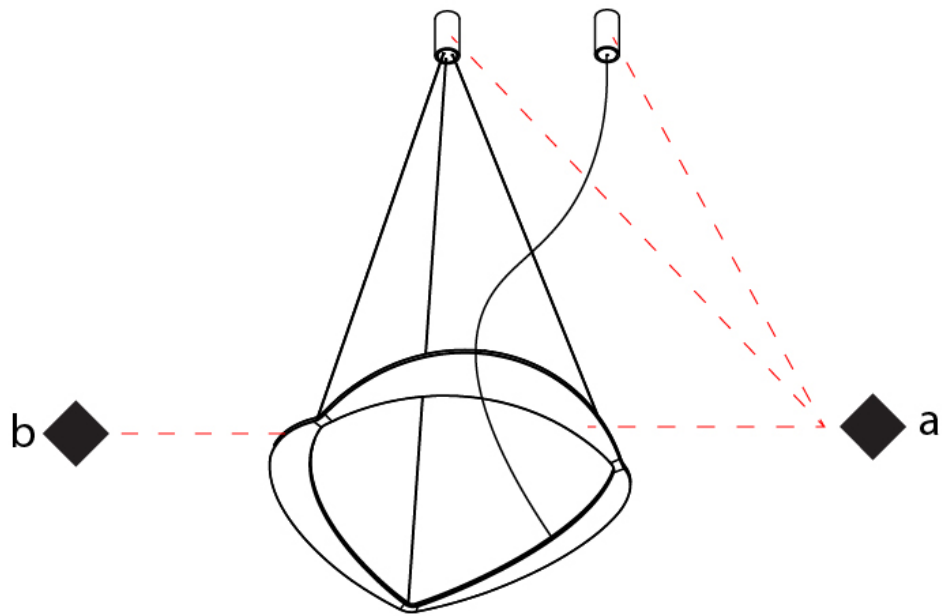

PROJECT	_____
TYPE	_____
SPECIFIER	_____
QUANTITY	_____
DATE	_____

DIADEMA 1 DECENTRATED BASE SUSPENSION

D41009-

D