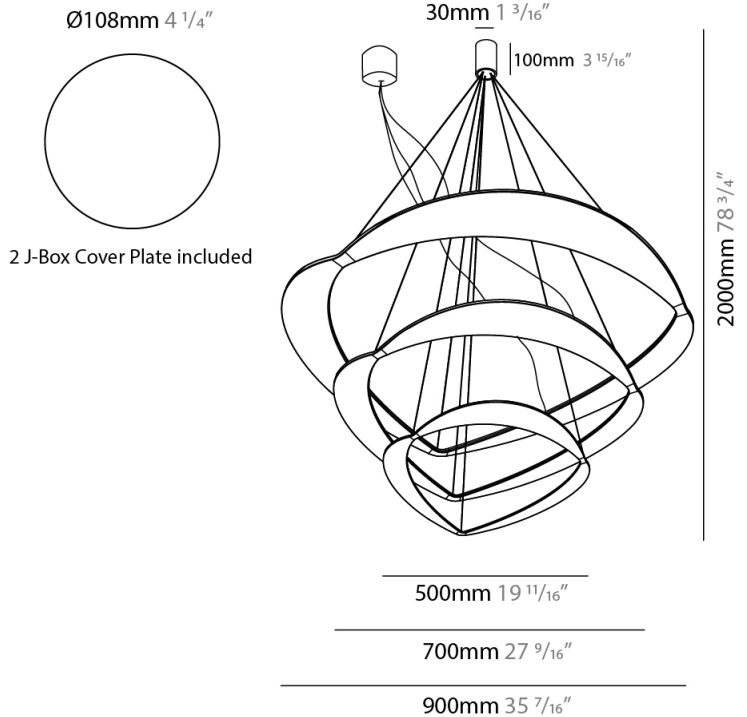

PROJECT	
TYPE	
SPECIFIER	
QUANTITY	
DATE	

DIADEMA 3 DECENTRATED BASE SUSPENSION

D41011-

base number   Finish
Options

1. To build a product code in our configurator select the specify button on the base model # product page
2. To build a manual product code on this datasheet choose from the options listed below in blue font and add the suffix to the base model #

GENERAL

Series: Diadema
Subseries: Diadema 3 Decentrated Base
Brand: Icone
Division: Design
Mounting Type: Suspension
Mounting Location: Ceiling
Subcategory: Pendant

PHYSICAL

Shape: Abstract
Diameter (mm): 900
Diameter (in): 35 7/16
Height (mm): 2000
Height (in): 78 3/4
Light Distribution: Indirect
Fixture Finish: WHI / WAM / GLF
Fixture Material: Aluminum

ELECTRICAL

Lamp Type: LED
Total Output Wattage (W): 195
Dimming: Electronic Low Voltage Dimming
Input Voltage (V): 120Vac Direct Line

LED

Color Temperature (°K): 3000
Nominal Lumen (lm): 16575
CRI: >90 CRI
Lamp Life (hrs): 50000

OPTICAL

RATINGS AND CERTIFICATIONS

Certified By: Certified for North American Standards
IP rating: IP20