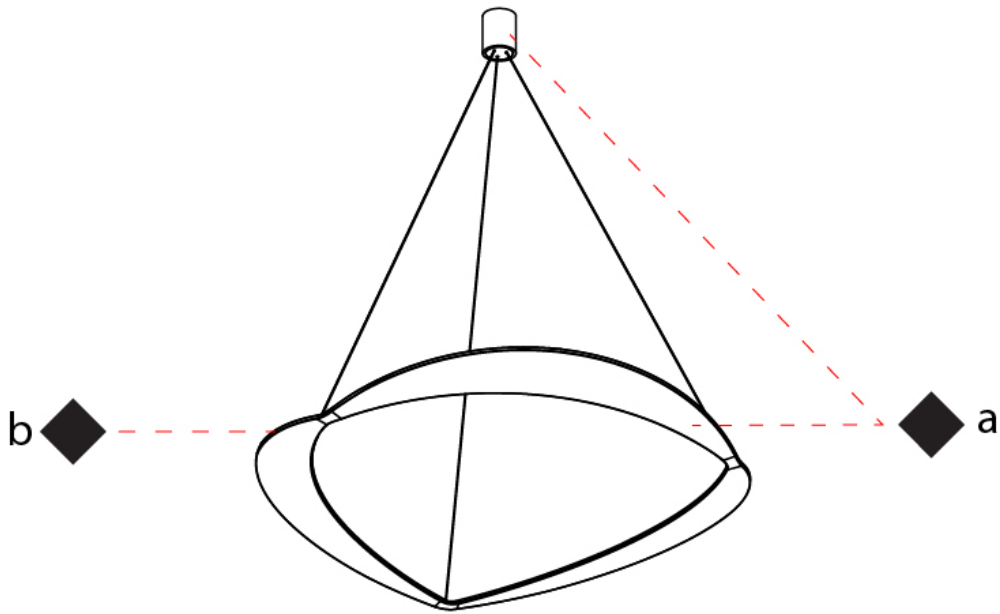

DIADEMA 1 SUSPENSION

D41006-

PROJECT	_____
TYPE	_____
SPECIFIER	_____
QUANTITY	_____
DATE	_____

D