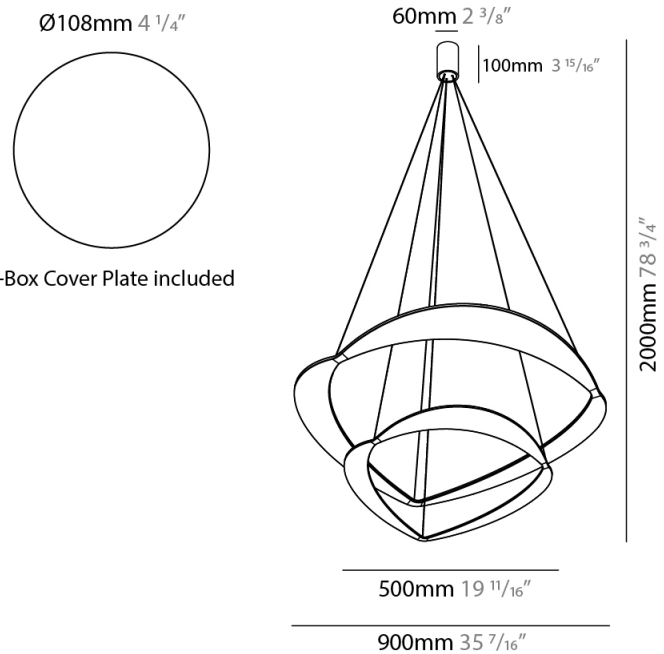

PROJECT	_____
TYPE	_____
SPECIFIER	_____
QUANTITY	_____
DATE	_____

DIADEMA 2 SUSPENSION

D41012-

base number   Finish
Options

1. To build a product code in our configurator select the specify button on the base model # product page
2. To build a manual product code on this datasheet choose from the options listed below in blue font and add the suffix to the base model #

GENERAL

Series: Diadema
Subseries: Diadema 2
Brand: Icone
Division: Design
Mounting Type: Suspension
Mounting Location: Ceiling
Subcategory: Pendant

PHYSICAL

Shape: Abstract
Diameter (mm): 900
Diameter (in): 35 ⁷/₁₆
Height (mm): 2000
Height (in): 78 ³/₄
Light Distribution: Indirect
Fixture Finish: WHI / WAM / GLF
Fixture Material: Aluminum

ELECTRICAL

Lamp Type: LED
Total Output Wattage (W): 135
Dimming: Electronic Low Voltage Dimming
Input Voltage (V): 120Vac Direct Line

LED

Color Temperature (°K): 3000
Nominal Lumen (lm): 11475
CRI: >90 CRI
Lamp Life (hrs): 50000

OPTICAL

RATINGS AND CERTIFICATIONS

Certified By: Certified for North American Standards
IP rating: IP20