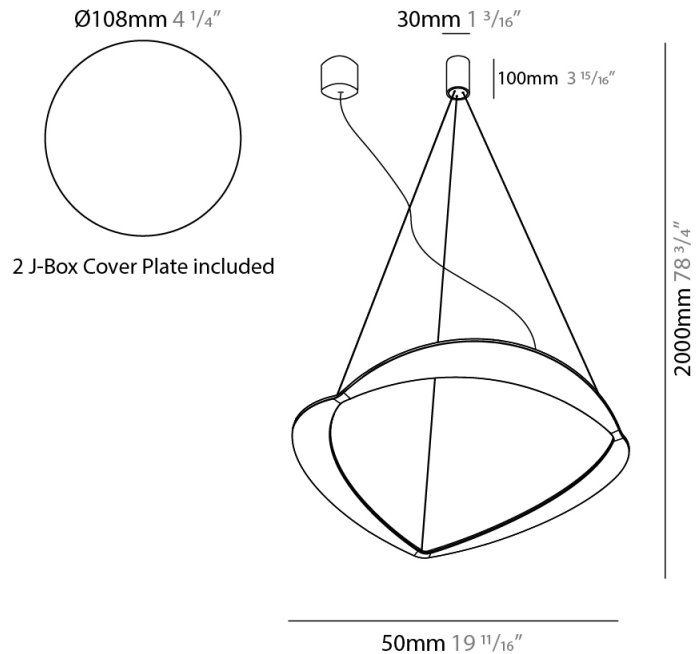

DIADEMA 1 DECENTRATED BASE SUSPENSION

D41009-

base number   Finish
Options

PROJECT	_____
TYPE	_____
SPECIFIER	_____
QUANTITY	_____
DATE	_____

1. To build a product code in our configurator select the specify button on the base model # product page
2. To build a manual product code on this datasheet choose from the options listed below in blue font and add the suffix to the base model #

GENERAL

Series: Diadema
Subseries: Diadema 1 Decentrated Base
Brand: Icone
Division: Design
Mounting Type: Suspension
Mounting Location: Ceiling
Subcategory: Pendant

PHYSICAL

Shape: Abstract
Diameter (mm): 500
Diameter (in): 19 15/16
Height (mm): 2000
Height (in): 78 3/4
Light Distribution: Indirect
Fixture Finish: WHI / WAM / GLF
Fixture Material: Aluminum

ELECTRICAL

Lamp Type: LED
Total Output Wattage (W): 45
Dimming: Electronic Low Voltage Dimming
Input Voltage (V): 120Vac Direct Line

LED

Number of LEDs: 3
Color Temperature (°K): 3000
Nominal Lumen (lm): 3825
CRI: >90 CRI
Lamp Life (hrs): 50000

OPTICAL

RATINGS AND CERTIFICATIONS

Certified By: Certified for North American Standards
IP rating: IP20