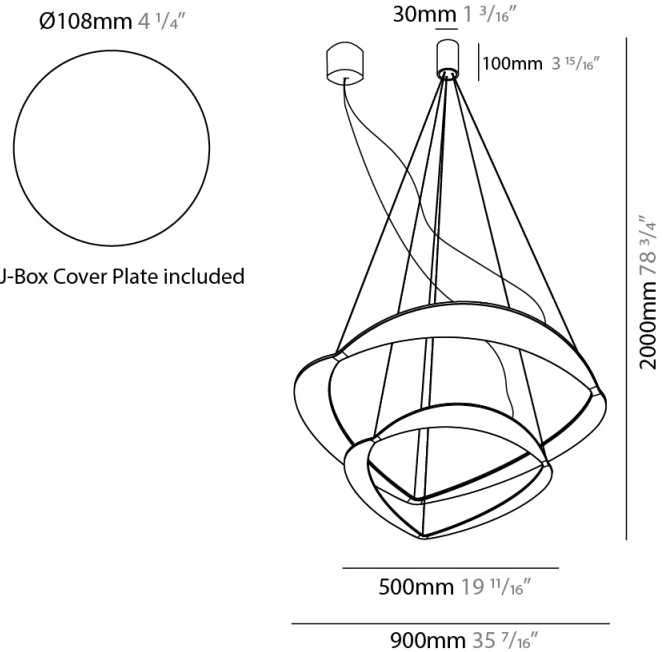

PROJECT	_____
TYPE	_____
SPECIFIER	_____
QUANTITY	_____
DATE	_____

DIADEMA 2 DECENTRATED BASE SUSPENSION

D41013-

base number Finish
Options

1. To build a product code in our configurator select the specify button on the base model # product page
2. To build a manual product code on this datasheet choose from the options listed below in blue font and add the suffix to the base model #

GENERAL

Series: Diadema
Subseries: Diadema 2 Decentrated Base
Brand: Icone
Division: Design
Mounting Type: Suspension
Mounting Location: Ceiling
Subcategory: Pendant

PHYSICAL

Shape: Abstract
Diameter (mm): 900
Diameter (in): 35 ⁷/₁₆
Height (mm): 2000
Height (in): 78 ³/₄
Light Distribution: Indirect
Fixture Finish: WHI / WAM / GLF
Fixture Material: Aluminum

ELECTRICAL

Lamp Type: LED
Total Output Wattage (W): 135
Dimming: Electronic Low Voltage Dimming
Input Voltage (V): 120Vac Direct Line

LED

Color Temperature (°K): 3000
Nominal Lumen (lm): 11475
CRI: >90 CRI
Lamp Life (hrs): 50000

OPTICAL

RATINGS AND CERTIFICATIONS

Certified By: Certified for North American Standards
IP rating: IP20

2 J-Box Cover Plate included