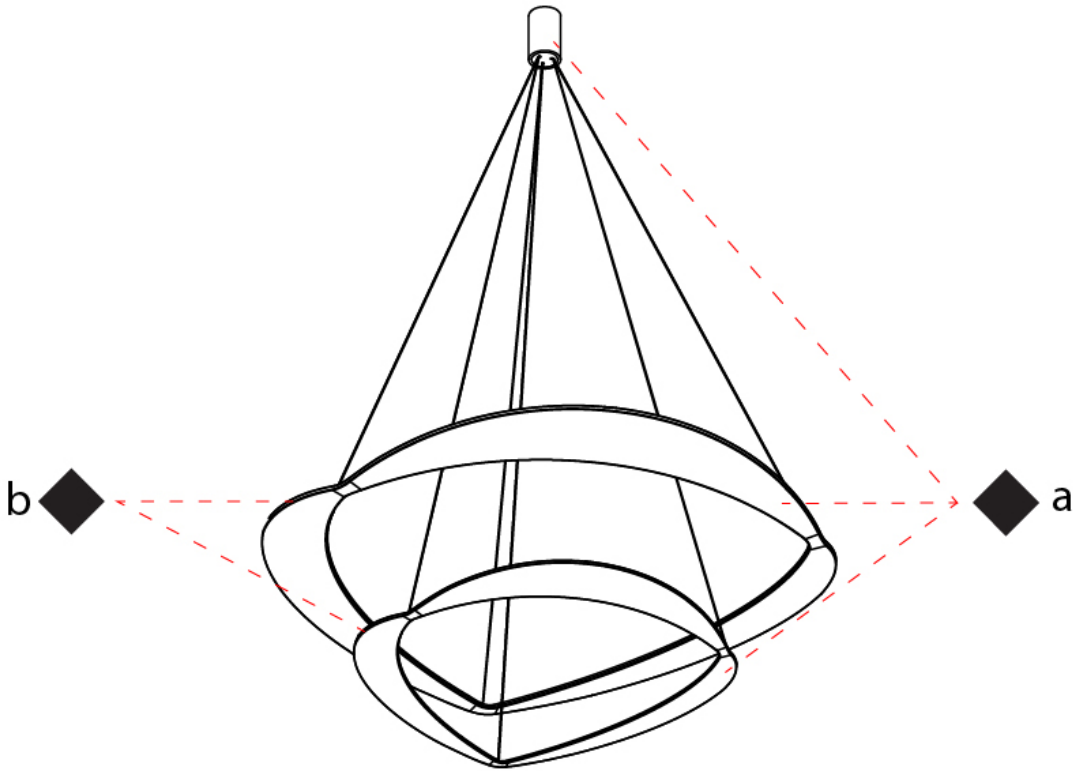

DIADEMA 2 SUSPENSION

D41012-

PROJECT

TYPE

SPECIFIER

QUANTITY

DATE

D