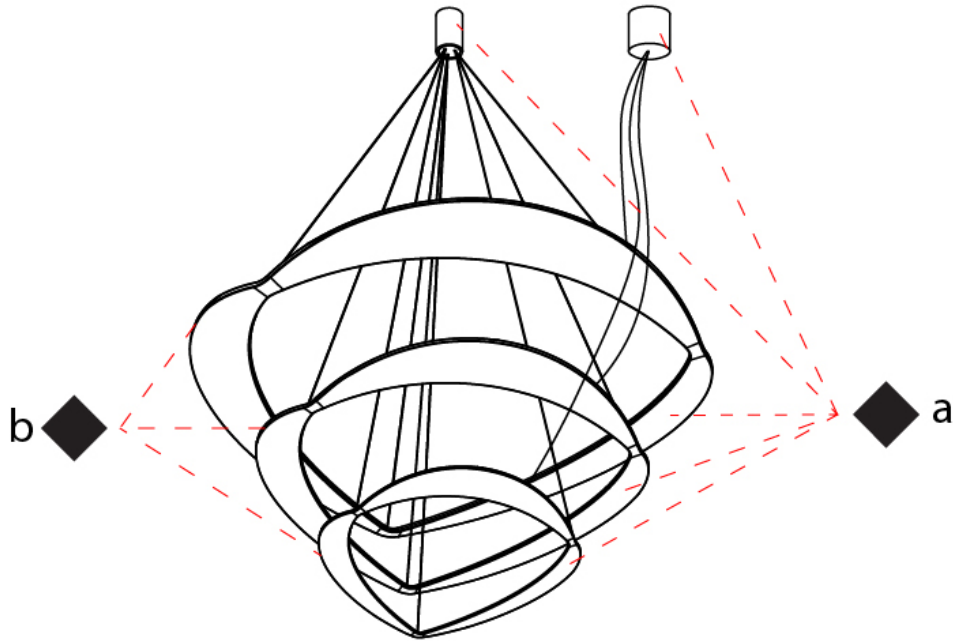

DIADEMA 3 DECENTRATED BASE SUSPENSION

D41011-

D