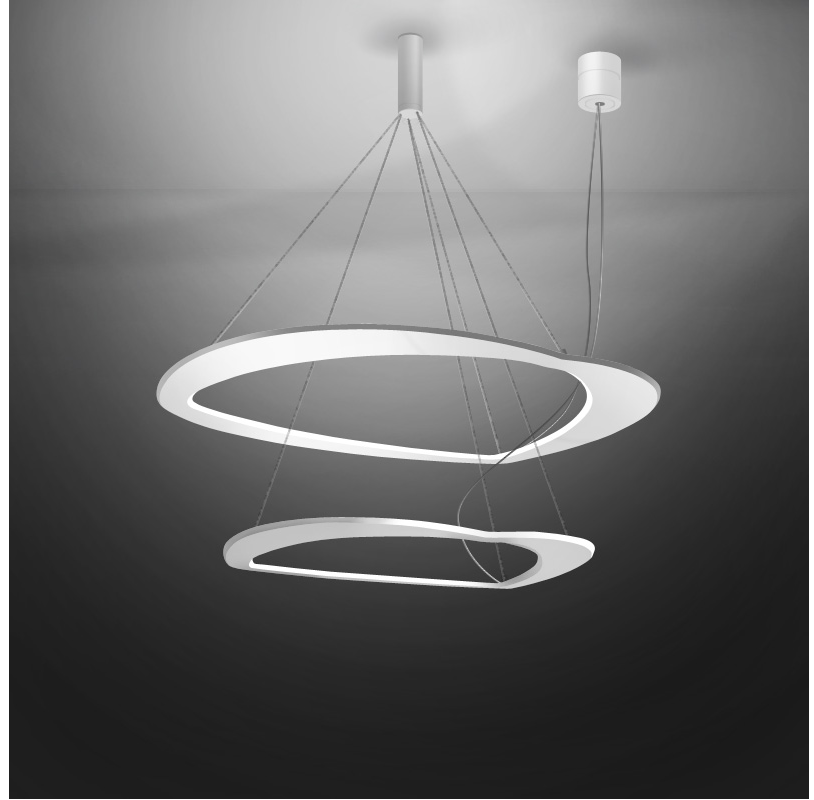

PROJECT	
TYPE	
SPECIFIER	
QUANTITY	
DATE	

DIADEMA 2 DECENTRATED BASE SUSPENSION

D41015-

base number   Finish
Options

1. To build a product code in our configurator select the specify button on the base model # product page
2. To build a manual product code on this datasheet choose from the options listed below in blue font and add the suffix to the base model #

GENERAL

Series: Diadema
Subseries: Diadema 2 Decentrated Base
Brand: Icone
Division: Design
Mounting Type: Suspension
Mounting Location: Ceiling
Subcategory: Pendant

PHYSICAL

Shape: Abstract
Diameter (mm): 700
Diameter (in): 27 ⁹/₁₆
Height (mm): 2000
Height (in): 78 ³/₄
Light Distribution: Indirect
Fixture Finish: WHI / WAM / GLF
Fixture Material: Aluminum

ELECTRICAL

Lamp Type: LED
Total Output Wattage (W): 105
Dimming: Electronic Low Voltage Dimming
Input Voltage (V): 120Vac Direct Line

LED

Color Temperature (°K): 3000
Nominal Lumen (lm): 8925
CRI: >90 CRI
Lamp Life (hrs): 50000

OPTICAL

RATINGS AND CERTIFICATIONS

Certified By: Certified for North American Standards
IP rating: IP20