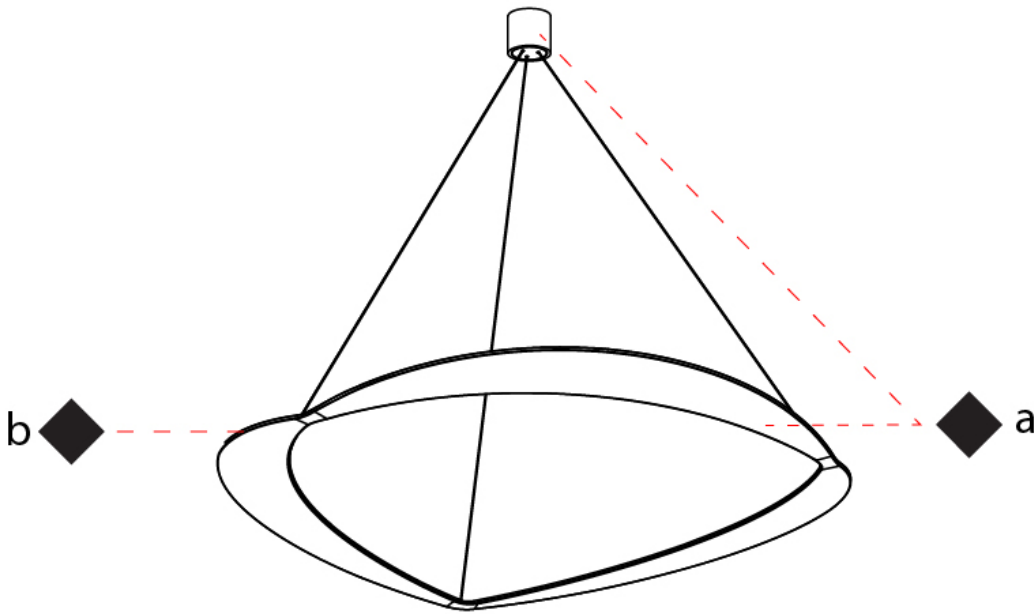

DIADEMA 1 SUSPENSION

D41004-

PROJECT _____

TYPE _____

SPECIFIER _____

QUANTITY _____

DATE _____

D