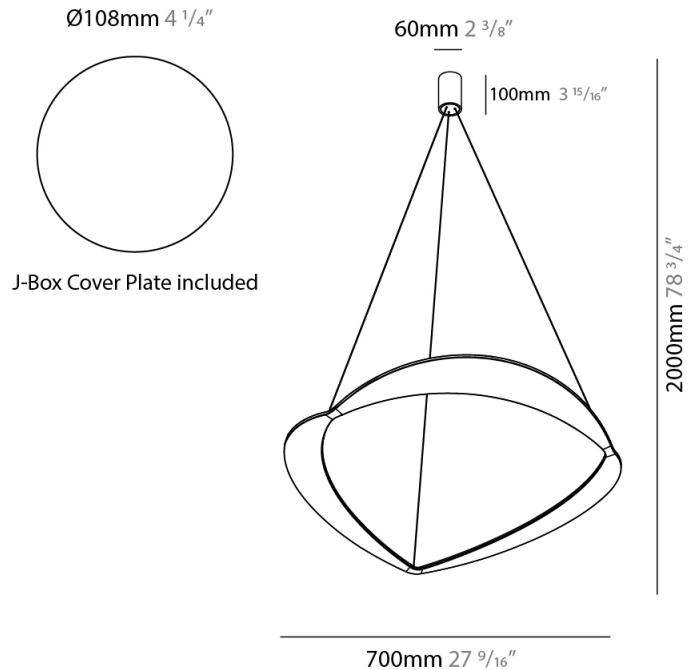

PROJECT	_____
TYPE	_____
SPECIFIER	_____
QUANTITY	_____
DATE	_____

DIADEMA 1 SUSPENSION

D41006-

base number   Finish
Options

1. To build a product code in our configurator select the specify button on the base model # product page
2. To build a manual product code on this datasheet choose from the options listed below in blue font and add the suffix to the base model #

GENERAL

Series: Diadema
Subseries: Diadema 1
Brand: Icone
Division: Design
Mounting Type: Suspension
Mounting Location: Ceiling
Subcategory: Pendant

PHYSICAL

Shape: Abstract
Diameter (mm): 700
Diameter (in): 27 ⁹/₁₆
Height (mm): 2000
Height (in): 78 ³/₄
Light Distribution: Indirect
Fixture Finish: WHI / WAM / GLF
Fixture Material: Aluminum

ELECTRICAL

Lamp Type: LED
Total Output Wattage (W): 60
Dimming: Electronic Low Voltage Dimming
Input Voltage (V): 120Vac Direct Line

LED

Number of LEDs: 3
Color Temperature (°K): 3000
Nominal Lumen (lm): 5100
CRI: >90 CRI
Lamp Life (hrs): 50000

OPTICAL

RATINGS AND CERTIFICATIONS

Certified By: Certified for North American Standards
IP rating: IP20