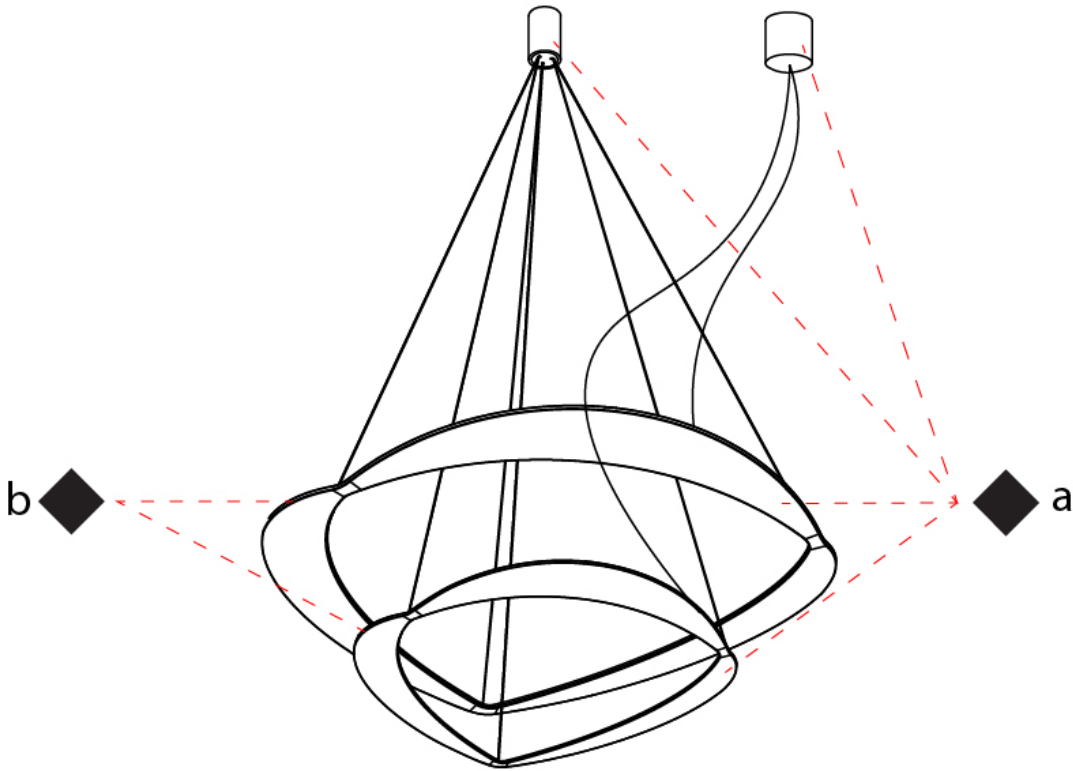

DIADEMA 2 DECENTRATED BASE SUSPENSION

D41013-

PROJECT	_____
TYPE	_____
SPECIFIER	_____
QUANTITY	_____
DATE	_____

D