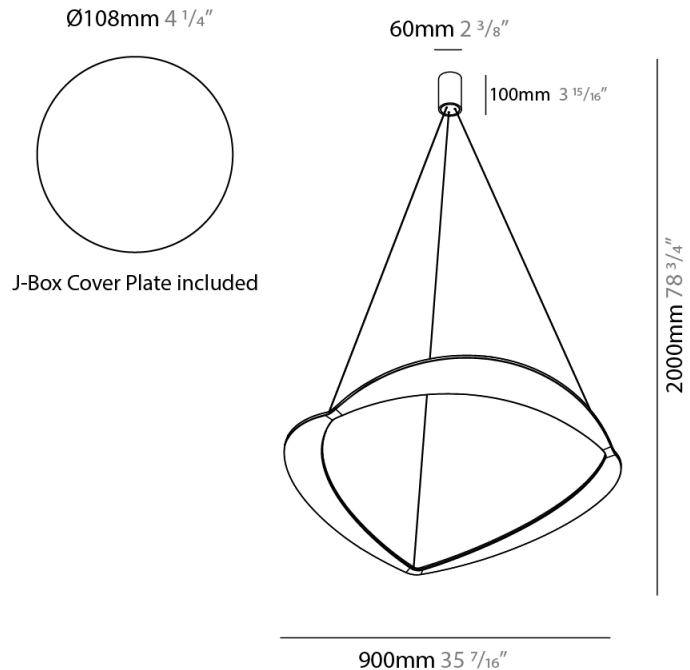

PROJECT	_____
TYPE	_____
SPECIFIER	_____
QUANTITY	_____
DATE	_____

DIADEMA 1 SUSPENSION

D41004-

base number   Finish
Options

1. To build a product code in our configurator select the specify button on the base model # product page
2. To build a manual product code on this datasheet choose from the options listed below in blue font and add the suffix to the base model #

GENERAL

Series: Diadema
Subseries: Diadema 1
Brand: Icone
Division: Design
Mounting Type: Suspension
Mounting Location: Ceiling
Subcategory: Pendant

PHYSICAL

Shape: Abstract
Diameter (mm): 900
Diameter (in): 35 7/16
Height (mm): 2000
Height (in): 78 3/4
Light Distribution: Indirect
Fixture Finish: WHI / WAM / GLF
Fixture Material: Aluminum

ELECTRICAL

Lamp Type: LED
Total Output Wattage (W): 90
Dimming: Electronic Low Voltage Dimming
Input Voltage (V): 120Vac Direct Line

LED

Number of LEDs: 3
Color Temperature (°K): 3000
Nominal Lumen (lm): 7650
CRI: >90 CRI
Lamp Life (hrs): 50000

OPTICAL

RATINGS AND CERTIFICATIONS

Certified By: Certified for North American Standards
IP rating: IP20