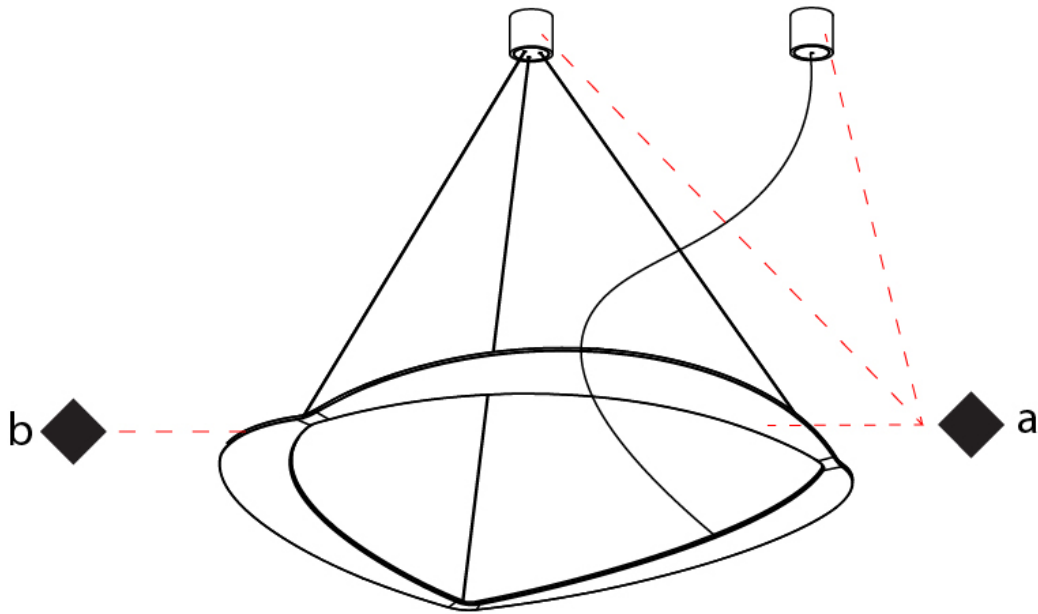

PROJECT	_____
TYPE	_____
SPECIFIER	_____
QUANTITY	_____
DATE	_____

DIADEMA 1 DECENTRATED BASE SUSPENSION

D41005-

D