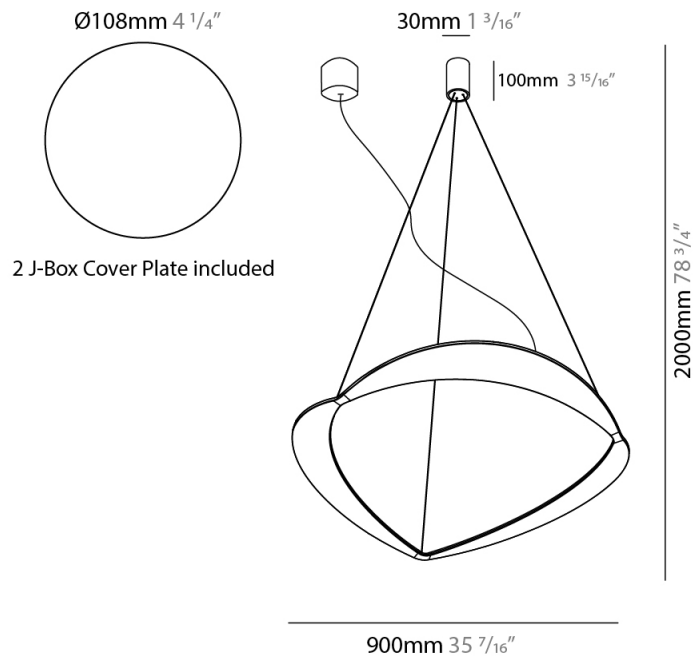

PROJECT	_____
TYPE	_____
SPECIFIER	_____
QUANTITY	_____
DATE	_____

DIADEMA 1 DECENTRATED BASE SUSPENSION

D41005-

base number   Finish
Options

1. To build a product code in our configurator select the specify button on the base model # product page
2. To build a manual product code on this datasheet choose from the options listed below in blue font and add the suffix to the base model #

GENERAL

Series: Diadema
Subseries: Diadema 1 Decentrated Base
Brand: Icone
Division: Design
Mounting Type: Suspension
Mounting Location: Ceiling
Subcategory: Pendant

PHYSICAL

Shape: Abstract
Diameter (mm): 900
Diameter (in): 35 ⁷/₁₆
Height (mm): 2000
Height (in): 78 ³/₄
Light Distribution: Indirect
Fixture Finish: WHI / WAM / GLF
Fixture Material: Aluminum

ELECTRICAL

Lamp Type: LED
Total Output Wattage (W): 90
Dimming: Electronic Low Voltage Dimming
Input Voltage (V): 120Vac Direct Line

LED

Number of LEDs: 3
Color Temperature (°K): 3000
Nominal Lumen (lm): 7650
CRI: >90 CRI
Lamp Life (hrs): 50000

OPTICAL

RATINGS AND CERTIFICATIONS

Certified By: Certified for North American Standards
IP rating: IP20