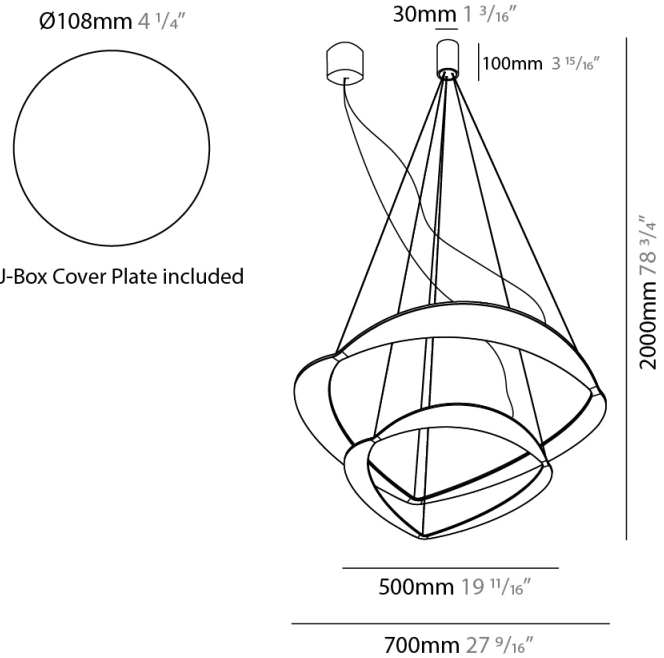

PROJECT	
TYPE	
SPECIFIER	
QUANTITY	
DATE	

DIADEMA 2 DECENTRATED BASE SUSPENSION

D41015-

base number   Finish
Options

1. To build a product code in our configurator select the specify button on the base model # product page
2. To build a manual product code on this datasheet choose from the options listed below in blue font and add the suffix to the base model #

GENERAL

Series: Diadema
Subseries: Diadema 2 Decentrated Base
Brand: Icone
Division: Design
Mounting Type: Suspension
Mounting Location: Ceiling
Subcategory: Pendant

PHYSICAL

Shape: Abstract
Diameter (mm): 700
Diameter (in): 27 ⁹/₁₆
Height (mm): 2000
Height (in): 78 ³/₄
Light Distribution: Indirect
Fixture Finish: WHI / WAM / GLF
Fixture Material: Aluminum

ELECTRICAL

Lamp Type: LED
Total Output Wattage (W): 105
Dimming: Electronic Low Voltage Dimming
Input Voltage (V): 120Vac Direct Line

LED

Color Temperature (°K): 3000
Nominal Lumen (lm): 8925
CRI: >90 CRI
Lamp Life (hrs): 50000

OPTICAL

RATINGS AND CERTIFICATIONS

Certified By: Certified for North American Standards
IP rating: IP20