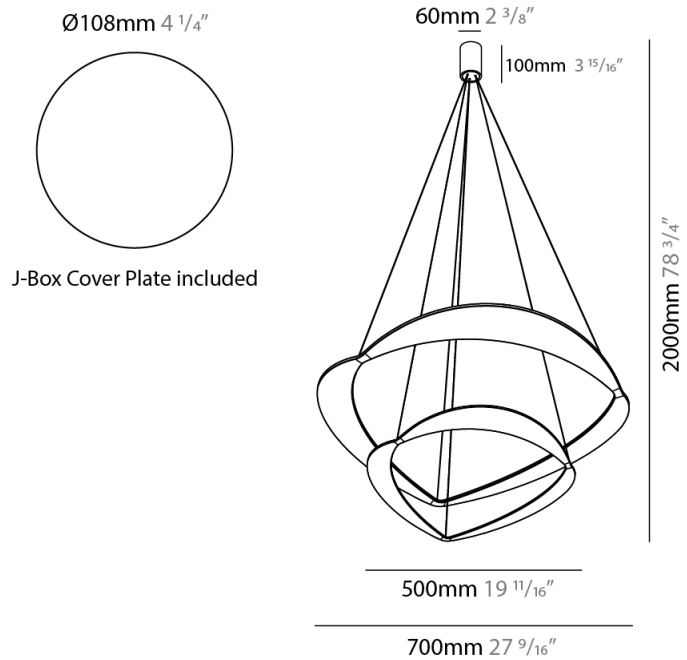

PROJECT	_____
TYPE	_____
SPECIFIER	_____
QUANTITY	_____
DATE	_____

DIADEMA 2 SUSPENSION

D41014-

base number   Finish
Options

1. To build a product code in our configurator select the specify button on the base model # product page
2. To build a manual product code on this datasheet choose from the options listed below in blue font and add the suffix to the base model #

GENERAL

Series: Diadema
Subseries: Diadema 2
Brand: Icone
Division: Design
Mounting Type: Suspension
Mounting Location: Ceiling
Subcategory: Pendant

PHYSICAL

Shape: Abstract
Diameter (mm): 700
Diameter (in): 27 ⁹/₁₆
Height (mm): 2000
Height (in): 78 ³/₄
Light Distribution: Indirect
Fixture Finish: WHI / WAM / GLF
Fixture Material: Aluminum

ELECTRICAL

Lamp Type: LED
Total Output Wattage (W): 105
Dimming: Electronic Low Voltage Dimming
Input Voltage (V): 120Vac Direct Line

LED

Color Temperature (°K): 3000
Nominal Lumen (lm): 8925
CRI: >90 CRI
Lamp Life (hrs): 50000

OPTICAL

RATINGS AND CERTIFICATIONS

Certified By: Certified for North American Standards
IP rating: IP20