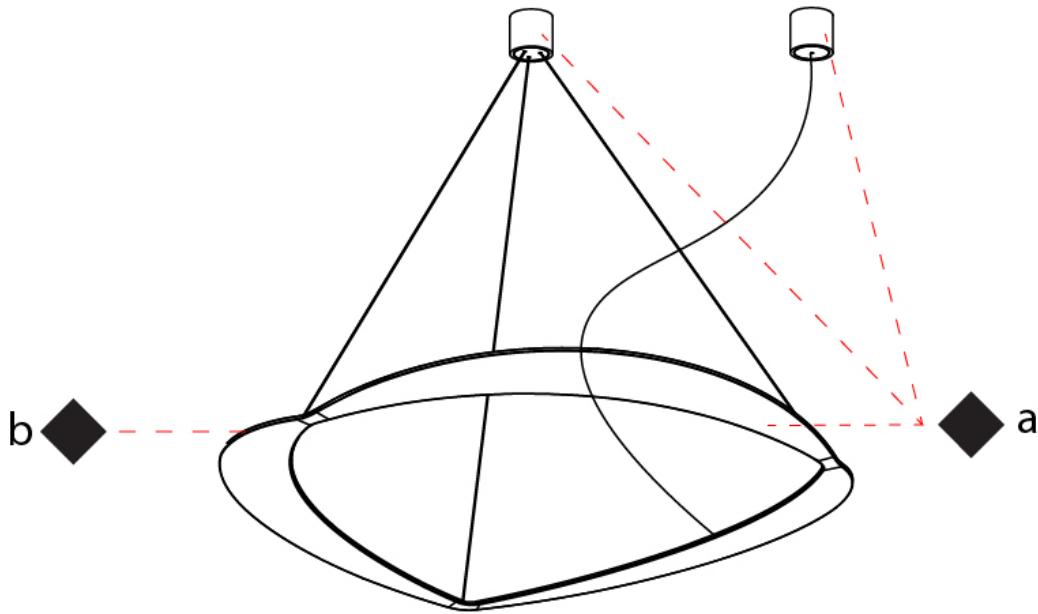

DIADEMA 1 DECENTRATED BASE SUSPENSION

D41005-

D