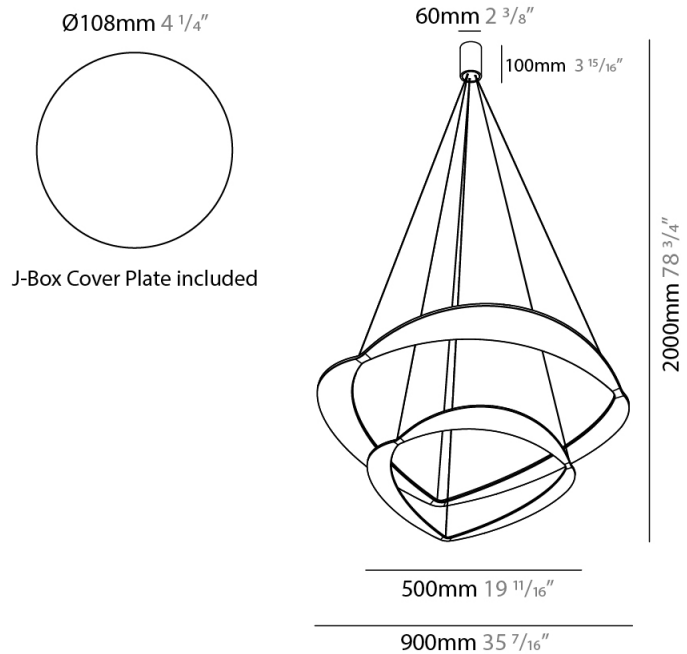

PROJECT	_____
TYPE	_____
SPECIFIER	_____
QUANTITY	_____
DATE	_____

DIADEMA 2 SUSPENSION

D41012-

base number   Finish
Options

1. To build a product code in our configurator select the specify button on the base model # product page
2. To build a manual product code on this datasheet choose from the options listed below in blue font and add the suffix to the base model #

GENERAL

Series: Diadema
Subseries: Diadema 2
Brand: Icone
Division: Design
Mounting Type: Suspension
Mounting Location: Ceiling
Subcategory: Pendant

PHYSICAL

Shape: Abstract
Diameter (mm): 900
Diameter (in): 35 7/16
Height (mm): 2000
Height (in): 78 3/4
Light Distribution: Indirect
Fixture Finish: WHI / WAM / GLF
Fixture Material: Aluminum

ELECTRICAL

Lamp Type: LED
Total Output Wattage (W): 135
Dimming: Electronic Low Voltage Dimming
Input Voltage (V): 120Vac Direct Line

LED

Color Temperature (°K): 3000
Nominal Lumen (lm): 11475
CRI: >90 CRI
Lamp Life (hrs): 50000

OPTICAL

RATINGS AND CERTIFICATIONS

Certified By: Certified for North American Standards
IP rating: IP20