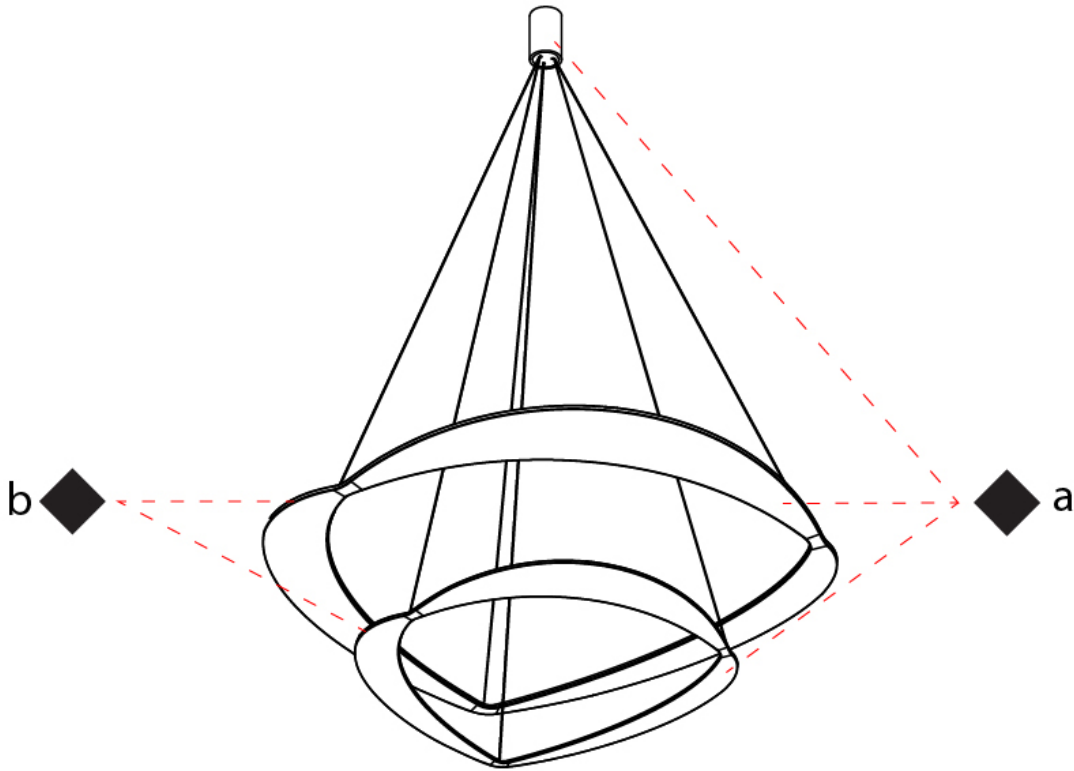

DIADEMA 2 SUSPENSION

D41012-

PROJECT	_____
TYPE	_____
SPECIFIER	_____
QUANTITY	_____
DATE	_____