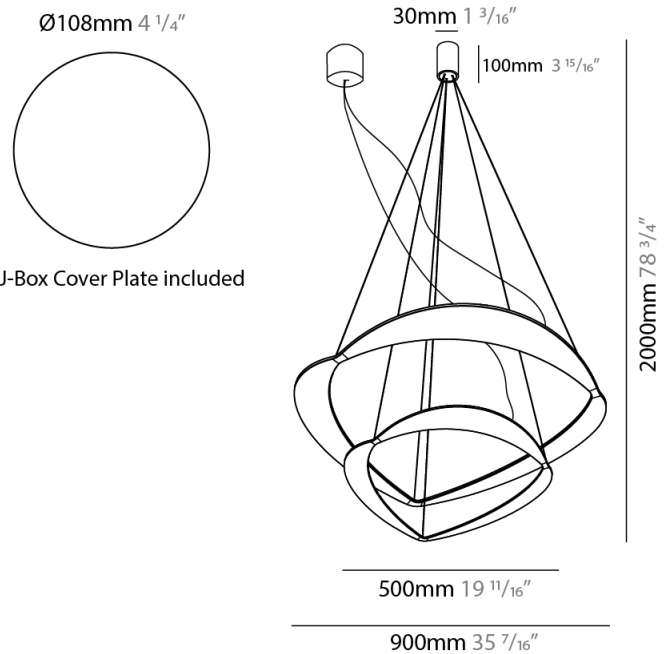

PROJECT	_____
TYPE	_____
SPECIFIER	_____
QUANTITY	_____
DATE	_____

DIADEMA 2 DECENTRATED BASE SUSPENSION

D41013-

base number   Finish
Options

1. To build a product code in our configurator select the specify button on the base model # product page
2. To build a manual product code on this datasheet choose from the options listed below in blue font and add the suffix to the base model #

GENERAL

Series: Diadema
Subseries: Diadema 2 Decentrated Base
Brand: Icone
Division: Design
Mounting Type: Suspension
Mounting Location: Ceiling
Subcategory: Pendant

PHYSICAL

Shape: Abstract
Diameter (mm): 900
Diameter (in): 35 7/16
Height (mm): 2000
Height (in): 78 3/4
Light Distribution: Indirect
Fixture Finish: WHI / WAM / GLF
Fixture Material: Aluminum

ELECTRICAL

Lamp Type: LED
Total Output Wattage (W): 135
Dimming: Electronic Low Voltage Dimming
Input Voltage (V): 120Vac Direct Line

LED

Color Temperature (°K): 3000
Nominal Lumen (lm): 11475
CRI: >90 CRI
Lamp Life (hrs): 50000

OPTICAL

RATINGS AND CERTIFICATIONS

Certified By: Certified for North American Standards
IP rating: IP20