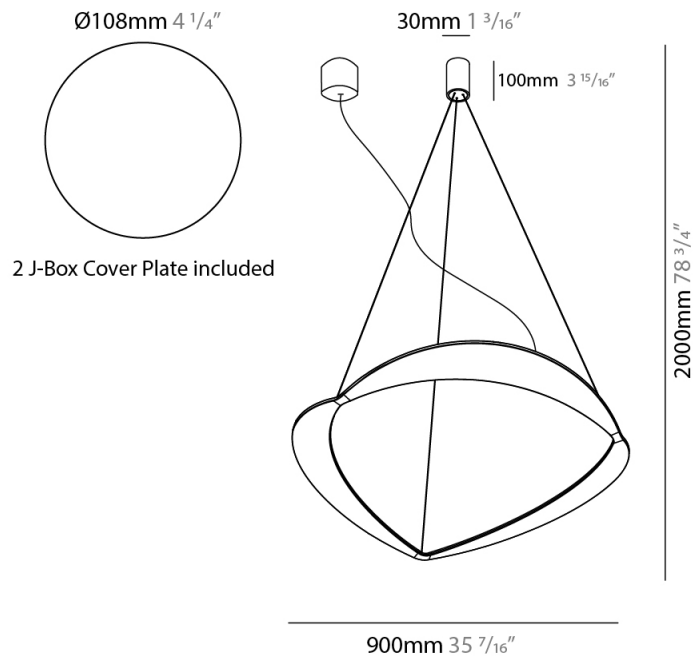

DIADEMA 1 DECENTRATED BASE SUSPENSION

D41005-

base number   Finish
Options

PROJECT	_____
TYPE	_____
SPECIFIER	_____
QUANTITY	_____
DATE	_____

1. To build a product code in our configurator select the specify button on the base model # product page
2. To build a manual product code on this datasheet choose from the options listed below in blue font and add the suffix to the base model #

GENERAL

Series: Diadema
Subseries: Diadema 1 Decentrated Base
Brand: Icone
Division: Design
Mounting Type: Suspension
Mounting Location: Ceiling
Subcategory: Pendant

PHYSICAL

Shape: Abstract
Diameter (mm): 900
Diameter (in): 35 7/16
Height (mm): 2000
Height (in): 78 3/4
Light Distribution: Indirect
Fixture Finish: WHI / WAM / GLF
Fixture Material: Aluminum

ELECTRICAL

Lamp Type: LED
Total Output Wattage (W): 90
Dimming: Electronic Low Voltage Dimming
Input Voltage (V): 120Vac Direct Line

LED

Number of LEDs: 3
Color Temperature (°K): 3000
Nominal Lumen (lm): 7650
CRI: >90 CRI
Lamp Life (hrs): 50000

OPTICAL

RATINGS AND CERTIFICATIONS

Certified By: Certified for North American Standards
IP rating: IP20