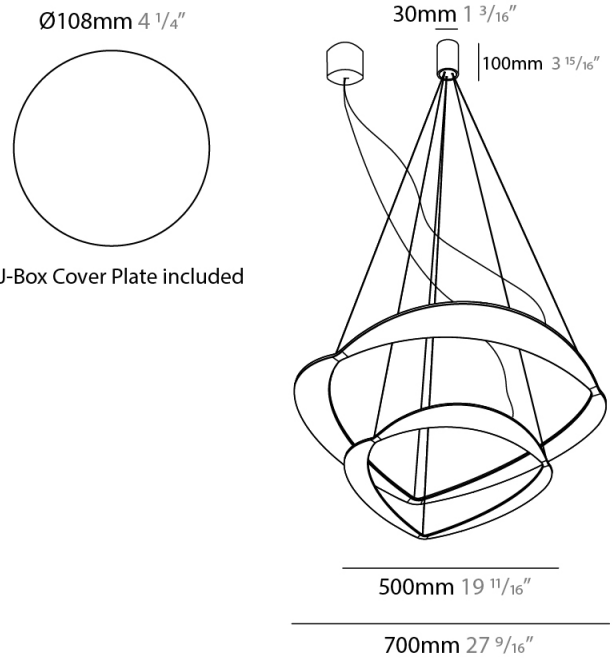

PROJECT	
TYPE	
SPECIFIER	
QUANTITY	
DATE	

DIADEMA 2 DECENTRATED BASE SUSPENSION

D41015-

base number   Finish
Options

1. To build a product code in our configurator select the specify button on the base model # product page
2. To build a manual product code on this datasheet choose from the options listed below in blue font and add the suffix to the base model #

GENERAL

Series: Diadema
Subseries: Diadema 2 Decentrated Base
Brand: Icone
Division: Design
Mounting Type: Suspension
Mounting Location: Ceiling
Subcategory: Pendant

PHYSICAL

Shape: Abstract
Diameter (mm): 700
Diameter (in): 27 ⁹/₁₆
Height (mm): 2000
Height (in): 78 ³/₄
Light Distribution: Indirect
Fixture Finish: WHI / WAM / GLF
Fixture Material: Aluminum

ELECTRICAL

Lamp Type: LED
Total Output Wattage (W): 105
Dimming: Electronic Low Voltage Dimming
Input Voltage (V): 120Vac Direct Line

LED

Color Temperature (°K): 3000
Nominal Lumen (lm): 8925
CRI: >90 CRI
Lamp Life (hrs): 50000

OPTICAL

RATINGS AND CERTIFICATIONS

Certified By: Certified for North American Standards
IP rating: IP20