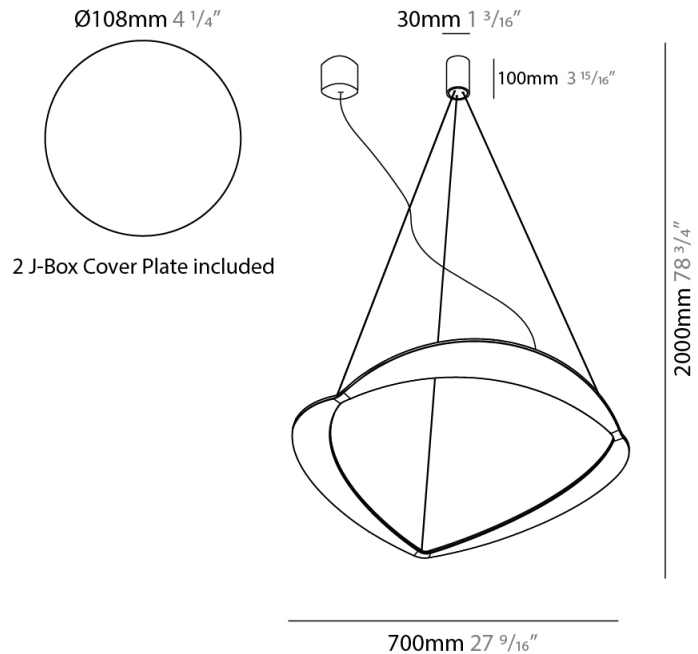

PROJECT	
TYPE	
SPECIFIER	
QUANTITY	
DATE	

DIADEMA 1 DECENTRATED BASE SUSPENSION

D41007-

base number   Finish
Options

1. To build a product code in our configurator select the specify button on the base model # product page
2. To build a manual product code on this datasheet choose from the options listed below in blue font and add the suffix to the base model #

GENERAL

Series: Diadema
Subseries: Diadema 1 Decentrated Base
Brand: Icone
Division: Design
Mounting Type: Suspension
Mounting Location: Ceiling
Subcategory: Pendant

PHYSICAL

Shape: Abstract
Diameter (mm): 700
Diameter (in): 27 ⁹/₁₆
Height (mm): 2000
Height (in): 78 ³/₄
Light Distribution: Indirect
Fixture Finish: WHI / WAM / GLF
Fixture Material: Aluminum

ELECTRICAL

Lamp Type: LED
Total Output Wattage (W): 60
Dimming: Electronic Low Voltage Dimming
Input Voltage (V): 120Vac Direct Line

LED

Number of LEDs: 3
Color Temperature (°K): 3000
Nominal Lumen (lm): 5100
CRI: >90 CRI
Lamp Life (hrs): 50000

OPTICAL

RATINGS AND CERTIFICATIONS

Certified By: Certified for North American Standards
IP rating: IP20