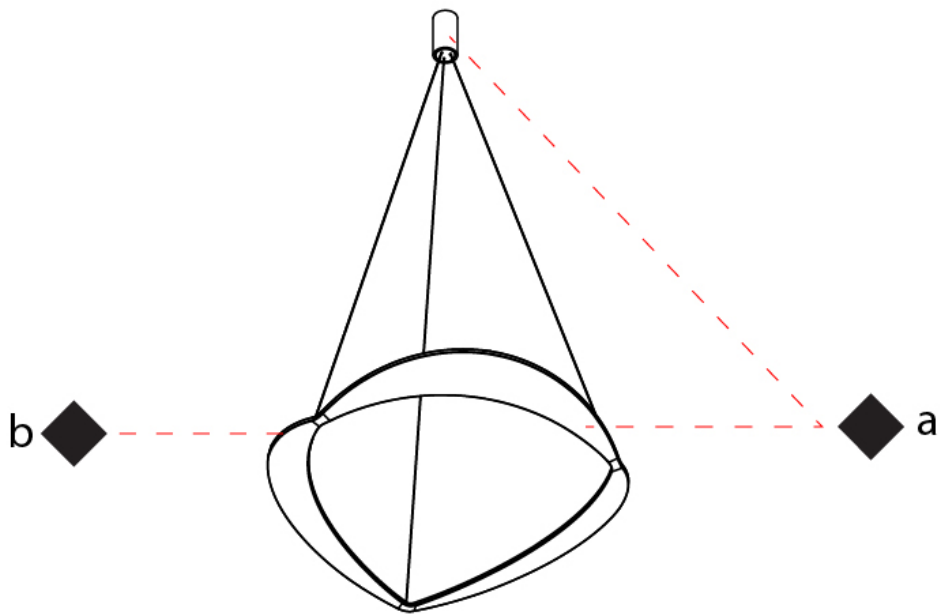

DIADEMA 1 SUSPENSION

D41008-

PROJECT	_____
TYPE	_____
SPECIFIER	_____
QUANTITY	_____
DATE	_____