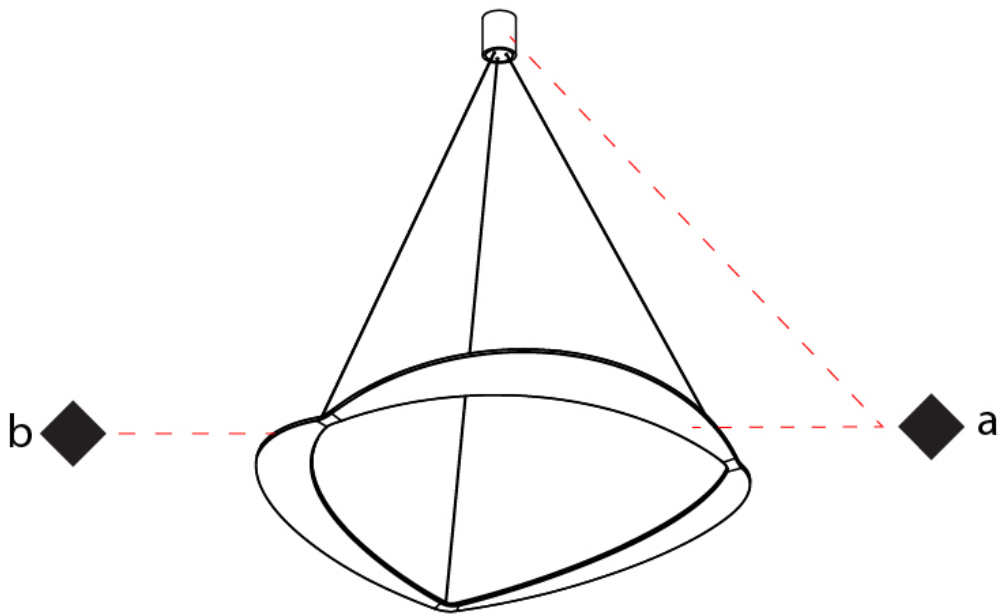

DIADEMA 1 SUSPENSION

D41006-

PROJECT
TYPE
SPECIFIER
QUANTITY
DATE