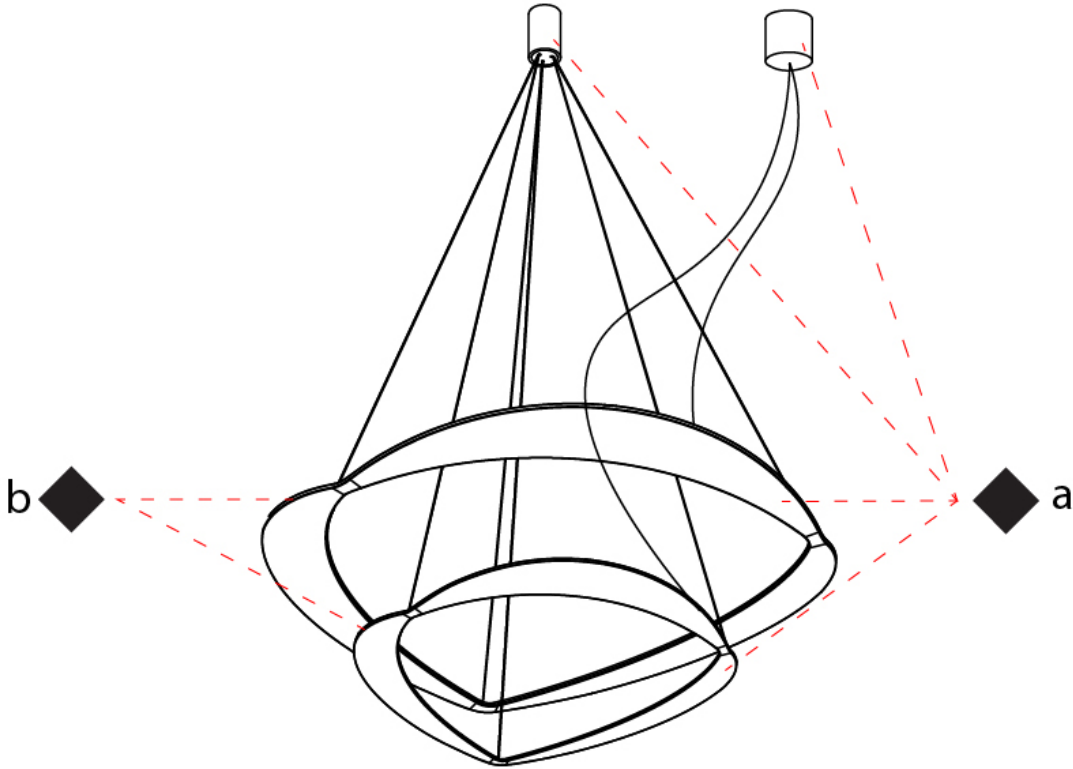

DIADEMA 2 DECENTRATED BASE SUSPENSION

D41013-

PROJECT	_____
TYPE	_____
SPECIFIER	_____
QUANTITY	_____
DATE	_____