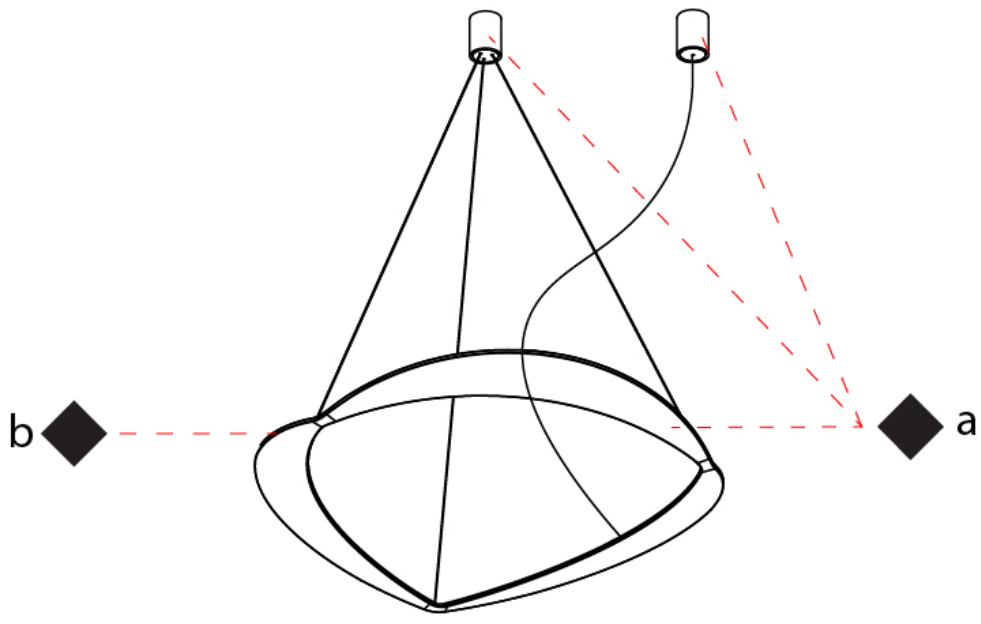

PROJECT	_____
TYPE	_____
SPECIFIER	_____
QUANTITY	_____
DATE	_____

DIADEMA 1 DECENTRATED BASE SUSPENSION

D41007-