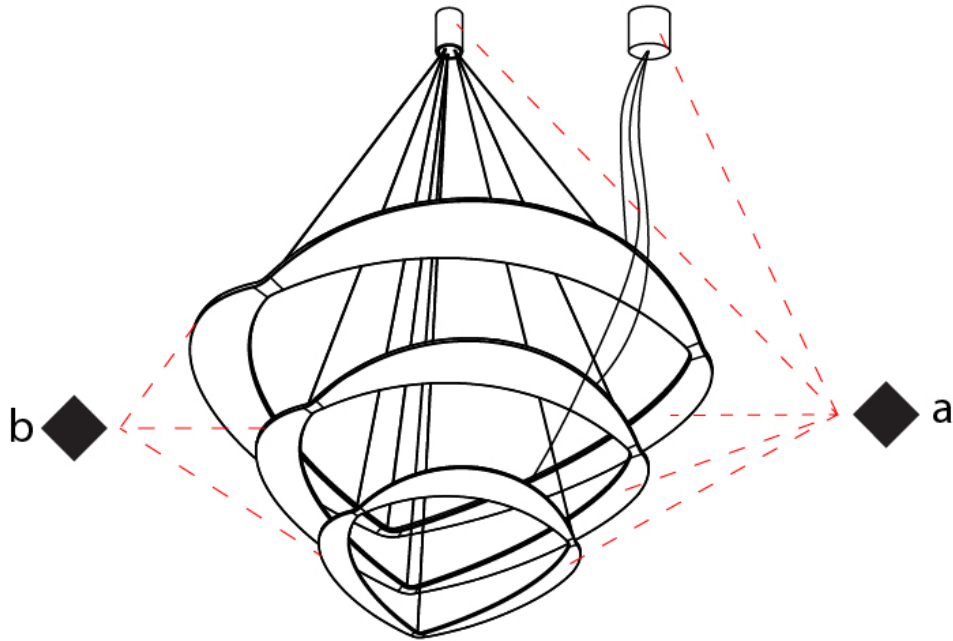

DIADEMA 3 DECENTRATED BASE SUSPENSION

D41011-

PROJECT

TYPE

SPECIFIER

QUANTITY

DATE

D