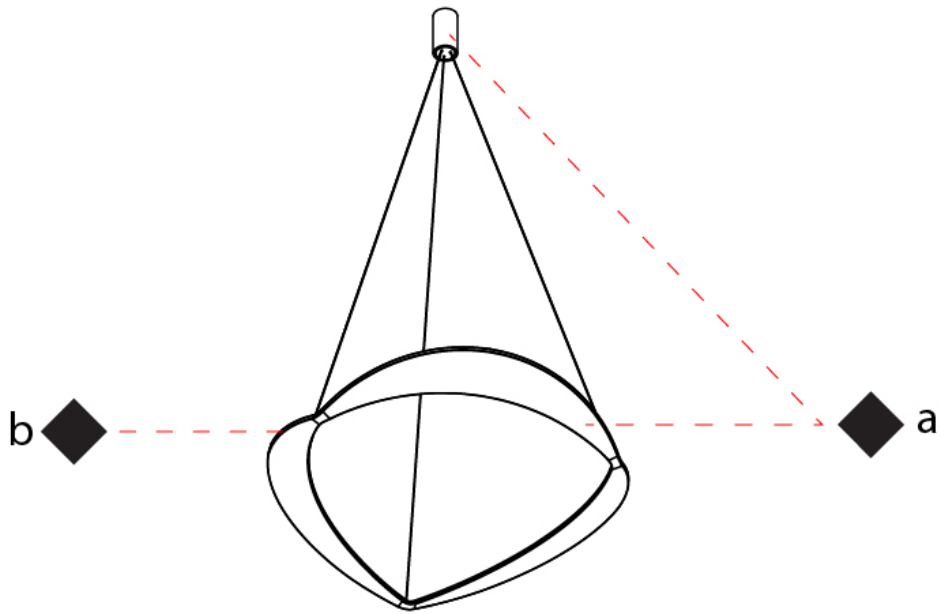

DIADEMA 1 SUSPENSION

D41008-

PROJECT
TYPE
SPECIFIER
QUANTITY
DATE