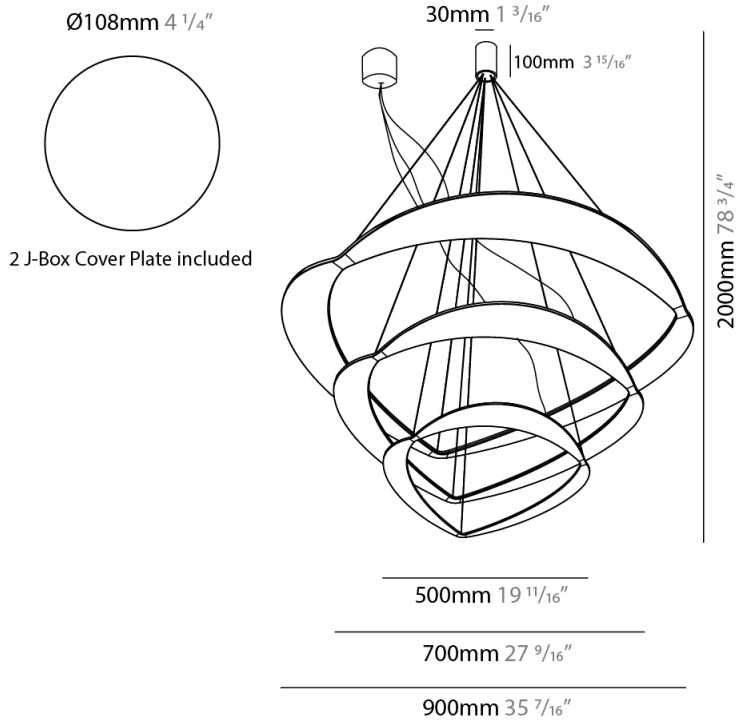

PROJECT	
TYPE	
SPECIFIER	
QUANTITY	
DATE	

DIADEMA 3 DECENTRATED BASE SUSPENSION

D41011-

base number   Finish
Options

1. To build a product code in our configurator select the specify button on the base model # product page
2. To build a manual product code on this datasheet choose from the options listed below in blue font and add the suffix to the base model #

GENERAL

Series: Diadema
Subseries: Diadema 3 Decentrated Base
Brand: Icone
Division: Design
Mounting Type: Suspension
Mounting Location: Ceiling
Subcategory: Pendant

PHYSICAL

Shape: Abstract
Diameter (mm): 900
Diameter (in): 35 7/16
Height (mm): 2000
Height (in): 78 3/4
Light Distribution: Indirect
Fixture Finish: WHI / WAM / GLF
Fixture Material: Aluminum

ELECTRICAL

Lamp Type: LED
Total Output Wattage (W): 195
Dimming: Electronic Low Voltage Dimming
Input Voltage (V): 120Vac Direct Line

LED

Color Temperature (°K): 3000
Nominal Lumen (lm): 16575
CRI: >90 CRI
Lamp Life (hrs): 50000

OPTICAL

RATINGS AND CERTIFICATIONS

Certified By: Certified for North American Standards
IP rating: IP20