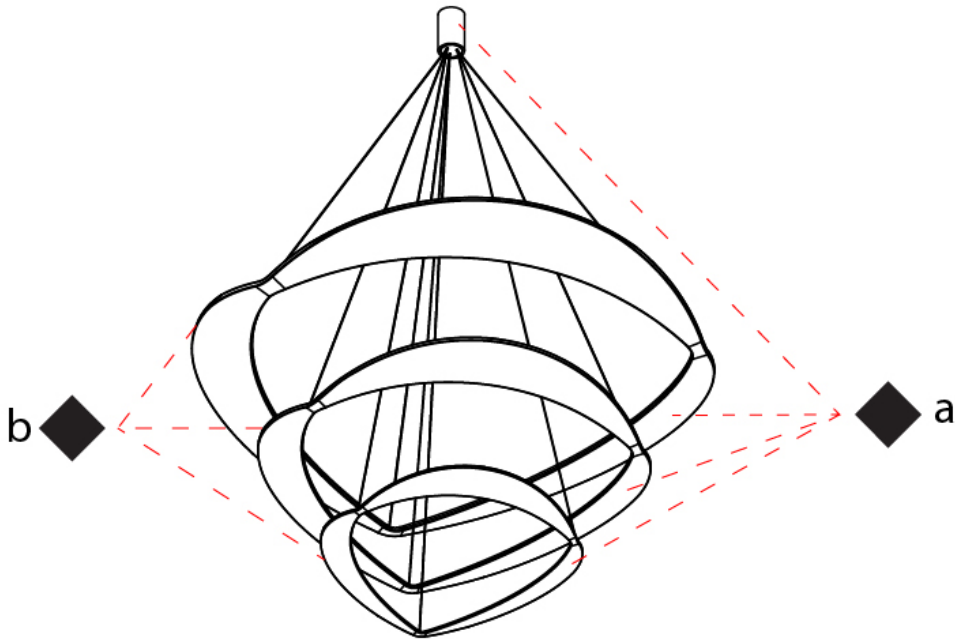

DIADEMA 3 SUSPENSION

D41010-

PROJECT

TYPE

SPECIFIER

QUANTITY

DATE

D