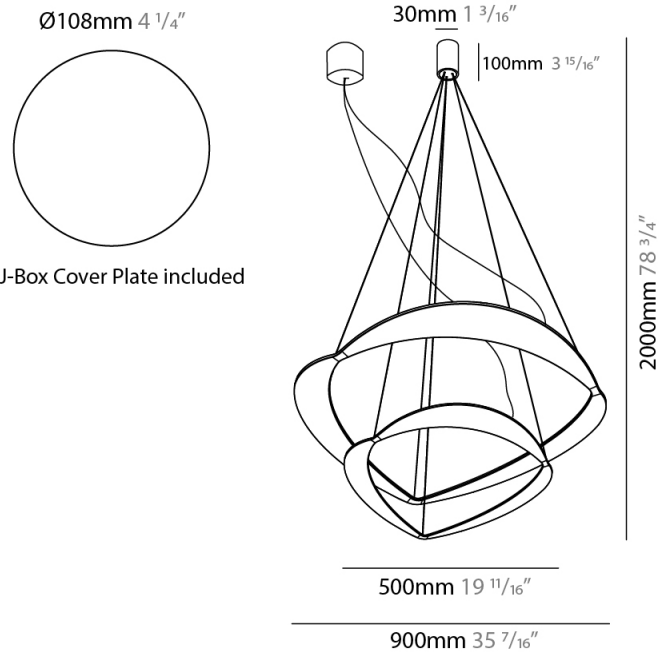

PROJECT	_____
TYPE	_____
SPECIFIER	_____
QUANTITY	_____
DATE	_____

DIADEMA 2 DECENTRATED BASE SUSPENSION

D41013-

base number   Finish
Options

1. To build a product code in our configurator select the specify button on the base model # product page
2. To build a manual product code on this datasheet choose from the options listed below in blue font and add the suffix to the base model #

GENERAL

Series: Diadema
Subseries: Diadema 2 Decentrated Base
Brand: Icone
Division: Design
Mounting Type: Suspension
Mounting Location: Ceiling
Subcategory: Pendant

PHYSICAL

Shape: Abstract
Diameter (mm): 900
Diameter (in): 35 ⁷/₁₆
Height (mm): 2000
Height (in): 78 ³/₄
Light Distribution: Indirect
Fixture Finish: WHI / WAM / GLF
Fixture Material: Aluminum

ELECTRICAL

Lamp Type: LED
Total Output Wattage (W): 135
Dimming: Electronic Low Voltage Dimming
Input Voltage (V): 120Vac Direct Line

LED

Color Temperature (°K): 3000
Nominal Lumen (lm): 11475
CRI: >90 CRI
Lamp Life (hrs): 50000

OPTICAL

RATINGS AND CERTIFICATIONS

Certified By: Certified for North American Standards
IP rating: IP20