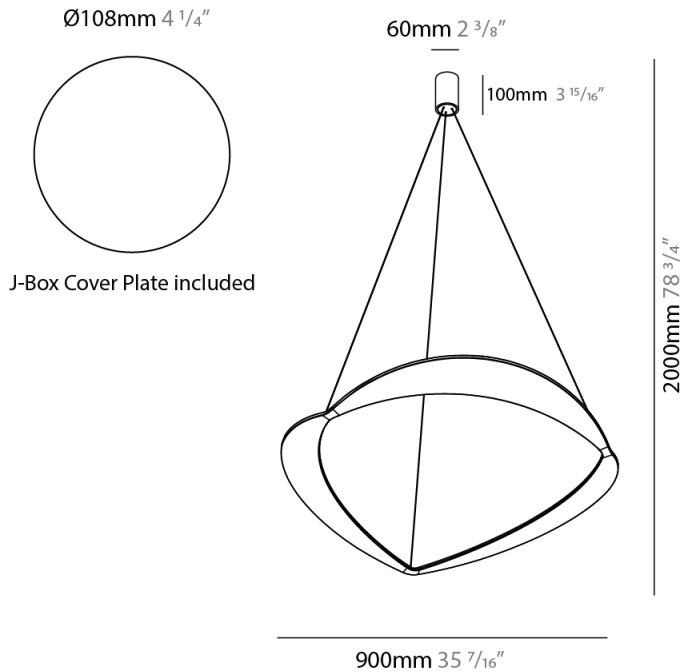

PROJECT	_____
TYPE	_____
SPECIFIER	_____
QUANTITY	_____
DATE	_____

DIADEMA 1 SUSPENSION

D41004-

base number   Finish
Options

1. To build a product code in our configurator select the specify button on the base model # product page
2. To build a manual product code on this datasheet choose from the options listed below in blue font and add the suffix to the base model #

GENERAL

Series: Diadema
Subseries: Diadema 1
Partner: Icone
Division: Design
Installation: Suspension
Product Type: Pendant
Mounting Location: Ceiling
Light Distribution: Indirect

PHYSICAL

Shape: Abstract
Diameter (mm): 900
Diameter (in): 35 7/16
Height (mm): 2000
Height (in): 78 3/4
Fixture Finish: WHI / WAM / GLF
Fixture Material: Aluminum

ELECTRICAL

Lamp Type: LED
Total Output Wattage (W): 90
Dimming: Electronic Low Voltage Dimming
Input Voltage (V): 120Vac Direct Line

LED

Number of LEDs: 3
Color Temperature (°K): 3000
Nominal Lumen (lm): 7650
CRI: >90 CRI
Lamp Life (hrs): 50000

OPTICAL

RATINGS AND CERTIFICATIONS

Certified By: Certified for North American Standards
IP rating: IP20