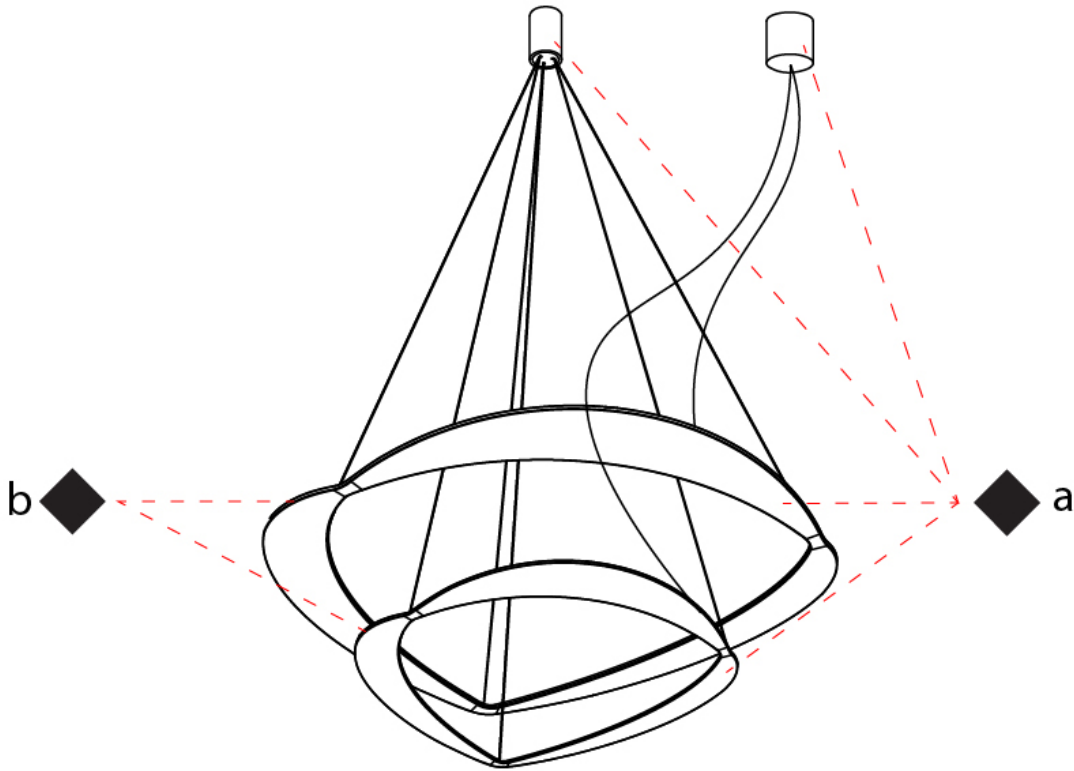

DIADEMA 2 DECENTRATED BASE SUSPENSION

D41013-

PROJECT _____

TYPE _____

SPECIFIER _____

QUANTITY _____

DATE _____