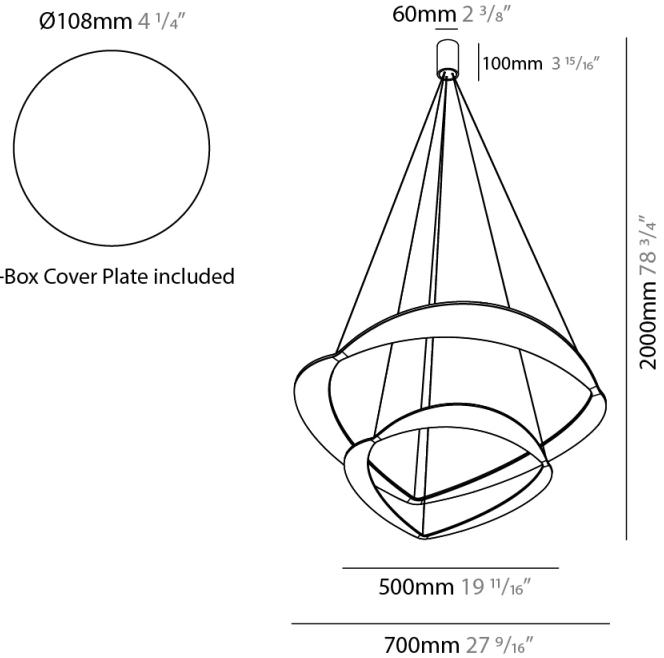

PROJECT	
TYPE	
SPECIFIER	
QUANTITY	
DATE	

DIADEMA 2 SUSPENSION

D41014-

base number   Finish
Options

1. To build a product code in our configurator select the specify button on the base model # product page
2. To build a manual product code on this datasheet choose from the options listed below in blue font and add the suffix to the base model #

GENERAL

Series: Diadema
Subseries: Diadema 2
Brand: Icone
Division: Design
Mounting Type: Suspension
Mounting Location: Ceiling
Subcategory: Pendant

PHYSICAL

Shape: Abstract
Diameter (mm): 700
Diameter (in): 27 ⁹/₁₆
Height (mm): 2000
Height (in): 78 ³/₄
Light Distribution: Indirect
Fixture Finish: WHI / WAM / GLF
Fixture Material: Aluminum

ELECTRICAL

Lamp Type: LED
Total Output Wattage (W): 105
Dimming: Electronic Low Voltage Dimming
Input Voltage (V): 120Vac Direct Line

LED

Color Temperature (°K): 3000
Nominal Lumen (lm): 8925
CRI: >90 CRI
Lamp Life (hrs): 50000

OPTICAL

RATINGS AND CERTIFICATIONS

Certified By: Certified for North American Standards
IP rating: IP20