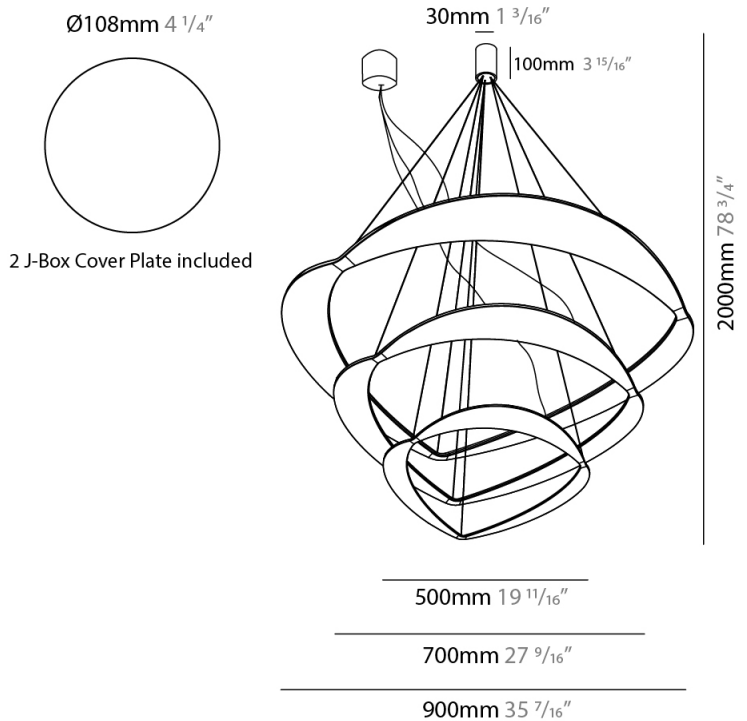

PROJECT	
TYPE	
SPECIFIER	
QUANTITY	
DATE	

DIADEMA 3 DECENTRATED BASE SUSPENSION

D41011-

base number   Finish
Options

1. To build a product code in our configurator select the specify button on the base model # product page
2. To build a manual product code on this datasheet choose from the options listed below in blue font and add the suffix to the base model #

GENERAL

Series: Diadema
Subseries: Diadema 3 Decentrated Base
Partner: Icone
Division: Design
Installation: Suspension
Product Type: Pendant
Mounting Location: Ceiling
Light Distribution: Indirect

PHYSICAL

Shape: Abstract
Diameter (mm): 900
Diameter (in): 35 7/16
Height (mm): 2000
Height (in): 78 3/4
Fixture Finish: WHI / WAM / GLF
Fixture Material: Aluminum

ELECTRICAL

Lamp Type: LED
Input Wattage (W): 3x33
Total Output Wattage (W): 84
Dimming: Non-Dimming / Phase Dimming (120Vac only) / 0-10V Dimming
Driver Included: Yes
Driver Location: Remote
Driver Type: Constant Current - Universal
Driver Class: Class 2
Input Voltage (V): 120 - 277
Constant Current (MA): 1400

LED

Color Temperature (°K): 3000
Nominal Lumen (lm): 16575
CRI: >90 CRI
Lamp Life (hrs): 50000

OPTICAL

RATINGS AND CERTIFICATIONS
Certified By: Certified for North American Standards
IP rating: IP20