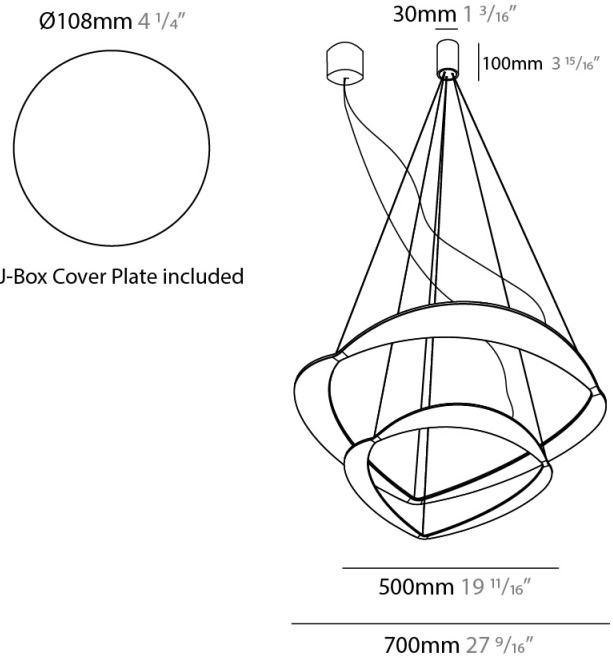

PROJECT	_____
TYPE	_____
SPECIFIER	_____
QUANTITY	_____
DATE	_____

DIADEMA 2 DECENTRATED BASE SUSPENSION

D41015-

base number   Finish
Options

1. To build a product code in our configurator select the specify button on the base model # product page
2. To build a manual product code on this datasheet choose from the options listed below in blue font and add the suffix to the base model #

GENERAL

Series: Diadema
Subseries: Diadema 2 Decentrated Base
Partner: Icone
Division: Design
Installation: Suspension
Product Type: Pendant
Mounting Location: Ceiling
Light Distribution: Indirect

PHYSICAL

Shape: Abstract
Diameter (mm): 700
Diameter (in): 27 ⁹/₁₆
Height (mm): 2000
Height (in): 78 ³/₄
Fixture Finish: WHI / WAM / GLF
Fixture Material: Aluminum

ELECTRICAL

Lamp Type: LED
Total Output Wattage (W): 105
Dimming: Electronic Low Voltage Dimming
Input Voltage (V): 120Vac Direct Line

LED

Color Temperature (°K): 3000
Nominal Lumen (lm): 8925
CRI: >90 CRI
Lamp Life (hrs): 50000

OPTICAL

RATINGS AND CERTIFICATIONS

Certified By: Certified for North American Standards
IP rating: IP20