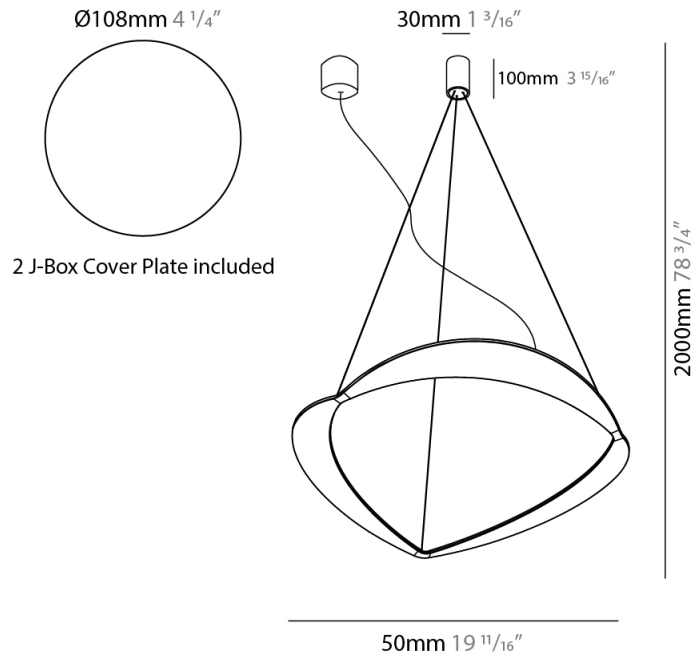

PROJECT	_____
TYPE	_____
SPECIFIER	_____
QUANTITY	_____
DATE	_____

DIADEMA 1 DECENTRATED BASE SUSPENSION

D41009-

base number   Finish
Options

1. To build a product code in our configurator select the specify button on the base model # product page
2. To build a manual product code on this datasheet choose from the options listed below in blue font and add the suffix to the base model #

GENERAL

Series: Diadema
Subseries: Diadema 1 Decentrated Base
Brand: Icone
Division: Design
Mounting Type: Suspension
Mounting Location: Ceiling
Subcategory: Pendant

PHYSICAL

Shape: Abstract
Diameter (mm): 500
Diameter (in): 19 15/16
Height (mm): 2000
Height (in): 78 3/4
Light Distribution: Indirect
Fixture Finish: WHI / WAM / GLF
Fixture Material: Aluminum

ELECTRICAL

Lamp Type: LED
Total Output Wattage (W): 45
Dimming: Electronic Low Voltage Dimming
Input Voltage (V): 120Vac Direct Line

LED

Number of LEDs: 3
Color Temperature (°K): 3000
Nominal Lumen (lm): 3825
CRI: >90 CRI
Lamp Life (hrs): 50000

OPTICAL

RATINGS AND CERTIFICATIONS

Certified By: Certified for North American Standards
IP rating: IP20