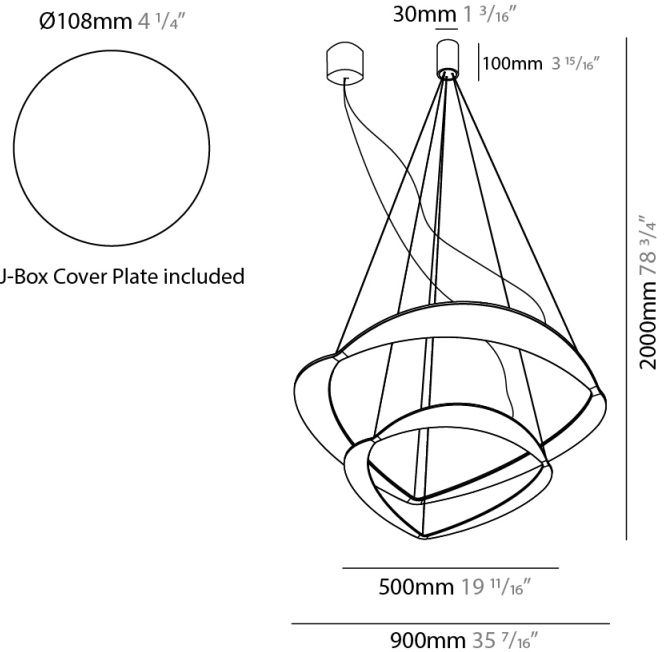

PROJECT	_____
TYPE	_____
SPECIFIER	_____
QUANTITY	_____
DATE	_____

DIADEMA 2 DECENTRATED BASE SUSPENSION

D41013-

base number Finish
Options

1. To build a product code in our configurator select the specify button on the base model # product page
2. To build a manual product code on this datasheet choose from the options listed below in blue font and add the suffix to the base model #

GENERAL

Series: Diadema
Subseries: Diadema 2 Decentrated Base
Partner: Icone
Division: Design
Installation: Suspension
Product Type: Pendant
Mounting Location: Ceiling
Light Distribution: Indirect

PHYSICAL

Shape: Abstract
Diameter (mm): 900
Diameter (in): 35 7/16
Height (mm): 2000
Height (in): 78 3/4
Fixture Finish: WHI / WAM / GLF
Fixture Material: Aluminum

ELECTRICAL

Lamp Type: LED
Total Output Wattage (W): 135
Dimming: Electronic Low Voltage Dimming
Input Voltage (V): 120Vac Direct Line

LED

Color Temperature (°K): 3000
Nominal Lumen (lm): 11475
CRI: >90 CRI
Lamp Life (hrs): 50000

OPTICAL

RATINGS AND CERTIFICATIONS

Certified By: Certified for North American Standards
IP rating: IP20