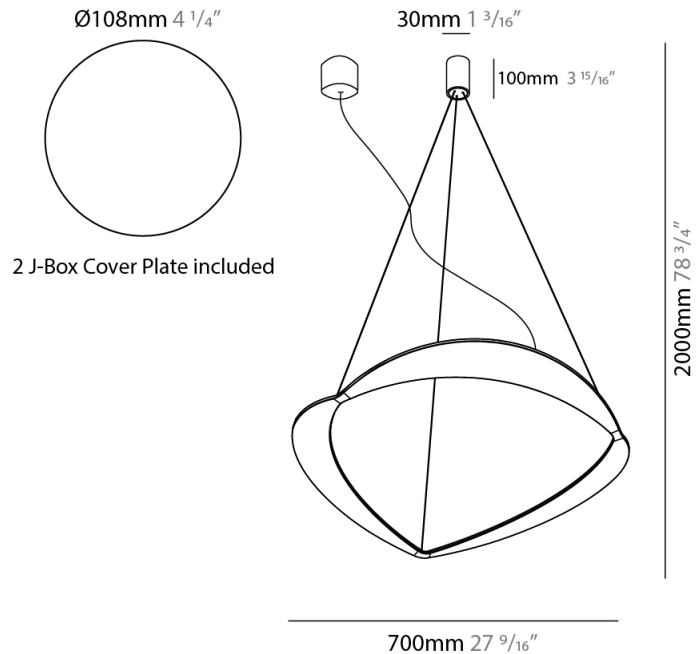

PROJECT	_____
TYPE	_____
SPECIFIER	_____
QUANTITY	_____
DATE	_____

DIADEMA 1 DECENTRATED BASE SUSPENSION

D41007-

base number   Finish
Options

1. To build a product code in our configurator select the specify button on the base model # product page
2. To build a manual product code on this datasheet choose from the options listed below in blue font and add the suffix to the base model #

GENERAL

Series: Diadema
Subseries: Diadema 1 Decentrated Base
Partner: Icone
Division: Design
Installation: Suspension
Product Type: Pendant
Mounting Location: Ceiling
Light Distribution: Indirect

PHYSICAL

Shape: Abstract
Diameter (mm): 700
Diameter (in): 27 ⁹/₁₆
Height (mm): 2000
Height (in): 78 ³/₄
Fixture Finish: WHI / WAM / GLF
Fixture Material: Aluminum

ELECTRICAL

Lamp Type: LED
Total Output Wattage (W): 60
Dimming: Electronic Low Voltage Dimming
Input Voltage (V): 120Vac Direct Line

LED

Number of LEDs: 3
Color Temperature (°K): 3000
Nominal Lumen (lm): 5100
CRI: >90 CRI
Lamp Life (hrs): 50000

OPTICAL

RATINGS AND CERTIFICATIONS

Certified By: Certified for North American Standards
IP rating: IP20