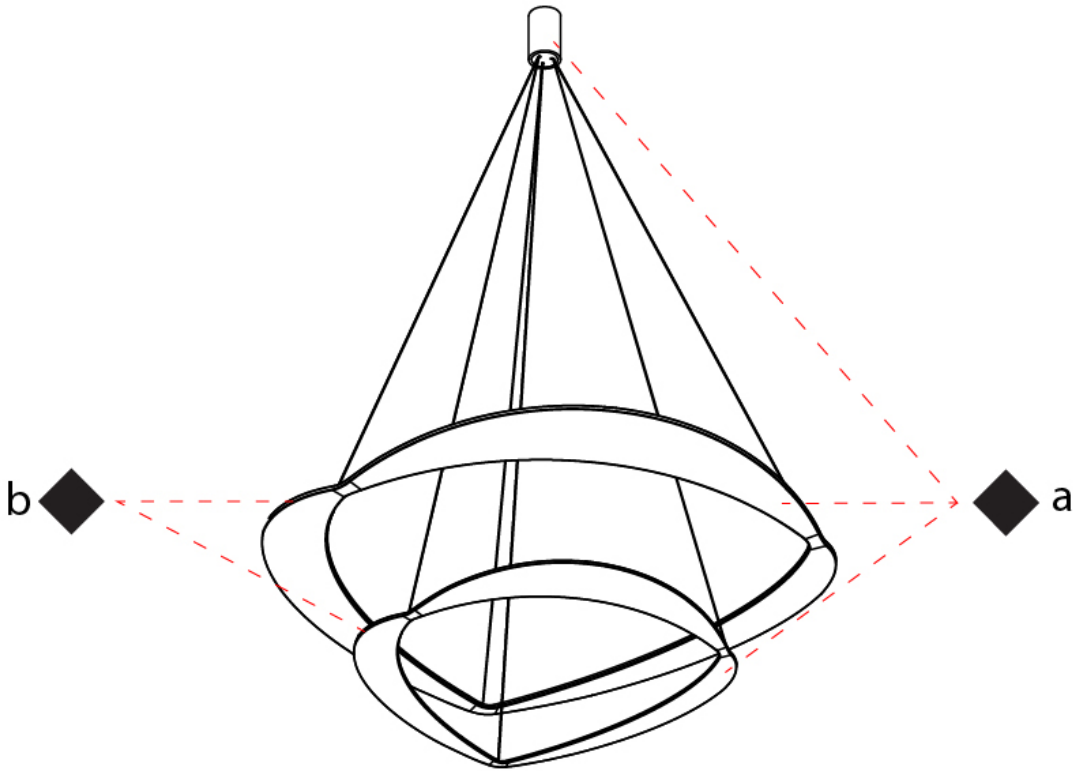

DIADEMA 2 SUSPENSION

D41012-

PROJECT _____

TYPE _____

SPECIFIER _____

QUANTITY _____

DATE _____

D