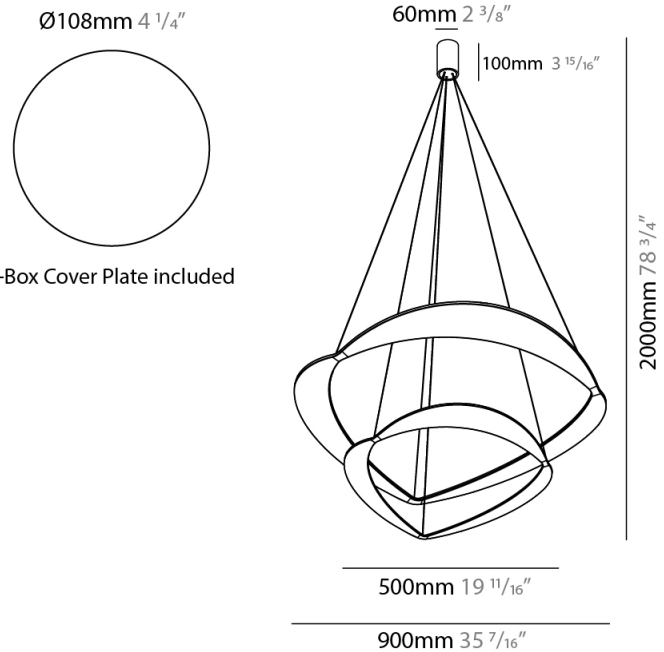

PROJECT	_____
TYPE	_____
SPECIFIER	_____
QUANTITY	_____
DATE	_____

DIADEMA 2 SUSPENSION

D41012-

base number   Finish
Options

1. To build a product code in our configurator select the specify button on the base model # product page
2. To build a manual product code on this datasheet choose from the options listed below in blue font and add the suffix to the base model #

GENERAL

Series: Diadema
Subseries: Diadema 2
Brand: Icone
Division: Design
Mounting Type: Suspension
Mounting Location: Ceiling
Subcategory: Pendant

PHYSICAL

Shape: Abstract
Diameter (mm): 900
Diameter (in): 35 7/16
Height (mm): 2000
Height (in): 78 3/4
Light Distribution: Indirect
Fixture Finish: WHI / WAM / GLF
Fixture Material: Aluminum

ELECTRICAL

Lamp Type: LED
Total Output Wattage (W): 135
Dimming: Electronic Low Voltage Dimming
Input Voltage (V): 120Vac Direct Line

LED

Color Temperature (°K): 3000
Nominal Lumen (lm): 11475
CRI: >90 CRI
Lamp Life (hrs): 50000

OPTICAL

RATINGS AND CERTIFICATIONS

Certified By: Certified for North American Standards
IP rating: IP20