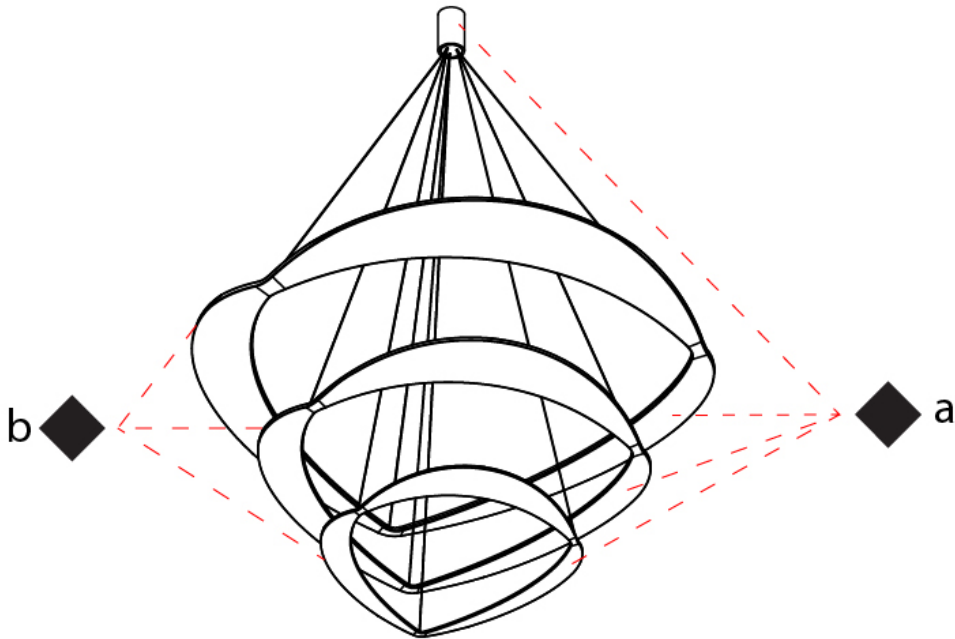

DIADEMA 3 SUSPENSION

D41010-

PROJECT

TYPE

SPECIFIER

QUANTITY

DATE