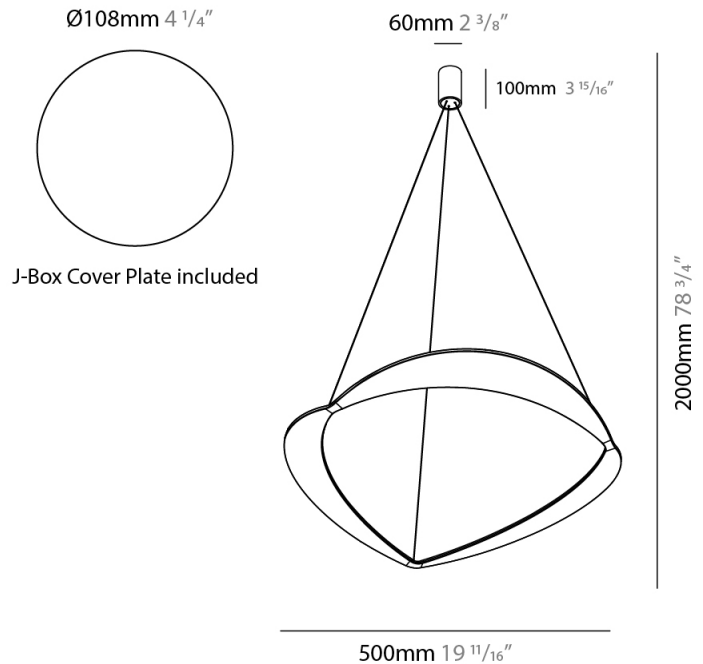

PROJECT	_____
TYPE	_____
SPECIFIER	_____
QUANTITY	_____
DATE	_____

DIADEMA 1 SUSPENSION

D41008-

base number   Finish
Options

1. To build a product code in our configurator select the specify button on the base model # product page
2. To build a manual product code on this datasheet choose from the options listed below in blue font and add the suffix to the base model #

GENERAL

Series: Diadema
Subseries: Diadema 1
Partner: Icone
Division: Design
Installation: Suspension
Product Type: Pendant
Mounting Location: Ceiling
Light Distribution: Indirect

PHYSICAL

Shape: Abstract
Diameter (mm): 500
Diameter (in): 19 ¹¹/₁₆"
Height (mm): 2000
Height (in): 78 ³/₄"
Fixture Finish: WHI / WAM / GLF
Fixture Material: Aluminum

ELECTRICAL

Lamp Type: LED
Total Output Wattage (W): 45
Dimming: Electronic Low Voltage Dimming
Input Voltage (V): 120Vac Direct Line

LED

Number of LEDs: 3
Color Temperature (°K): 3000
Nominal Lumen (lm): 3825
CRI: >90 CRI
Lamp Life (hrs): 50000

OPTICAL

RATINGS AND CERTIFICATIONS

Certified By: Certified for North American Standards
IP rating: IP20