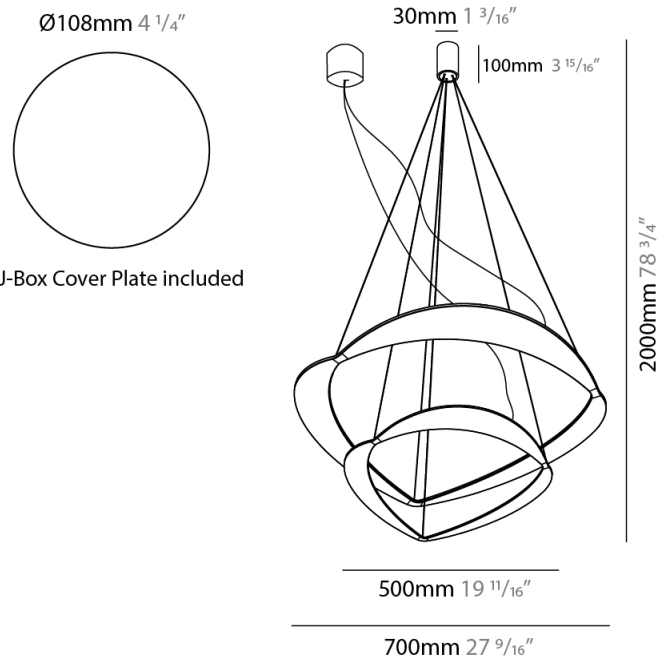

PROJECT	_____
TYPE	_____
SPECIFIER	_____
QUANTITY	_____
DATE	_____

DIADEMA 2 DECENTRATED BASE SUSPENSION

D41015-

base number   Finish
Options

1. To build a product code in our configurator select the specify button on the base model # product page
2. To build a manual product code on this datasheet choose from the options listed below in blue font and add the suffix to the base model #

GENERAL

Series: Diadema
Subseries: Diadema 2 Decentrated Base
Brand: Icone
Division: Design
Mounting Type: Suspension
Mounting Location: Ceiling
Subcategory: Pendant

PHYSICAL

Shape: Abstract
Diameter (mm): 700
Diameter (in): 27 ⁹/₁₆
Height (mm): 2000
Height (in): 78 ³/₄
Light Distribution: Indirect
Fixture Finish: WHI / WAM / GLF
Fixture Material: Aluminum

ELECTRICAL

Lamp Type: LED
Total Output Wattage (W): 105
Dimming: Electronic Low Voltage Dimming
Input Voltage (V): 120Vac Direct Line

LED

Color Temperature (°K): 3000
Nominal Lumen (lm): 8925
CRI: >90 CRI
Lamp Life (hrs): 50000

OPTICAL

RATINGS AND CERTIFICATIONS

Certified By: Certified for North American Standards
IP rating: IP20