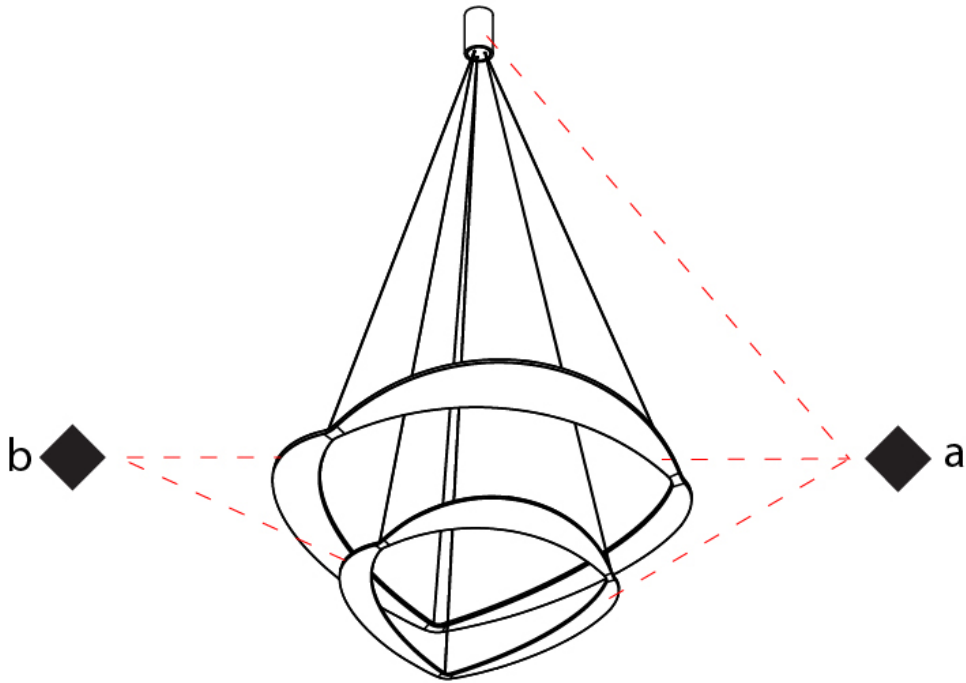

DIADEMA 2 SUSPENSION

D41014-

PROJECT _____

TYPE _____

SPECIFIER _____

QUANTITY _____

DATE _____