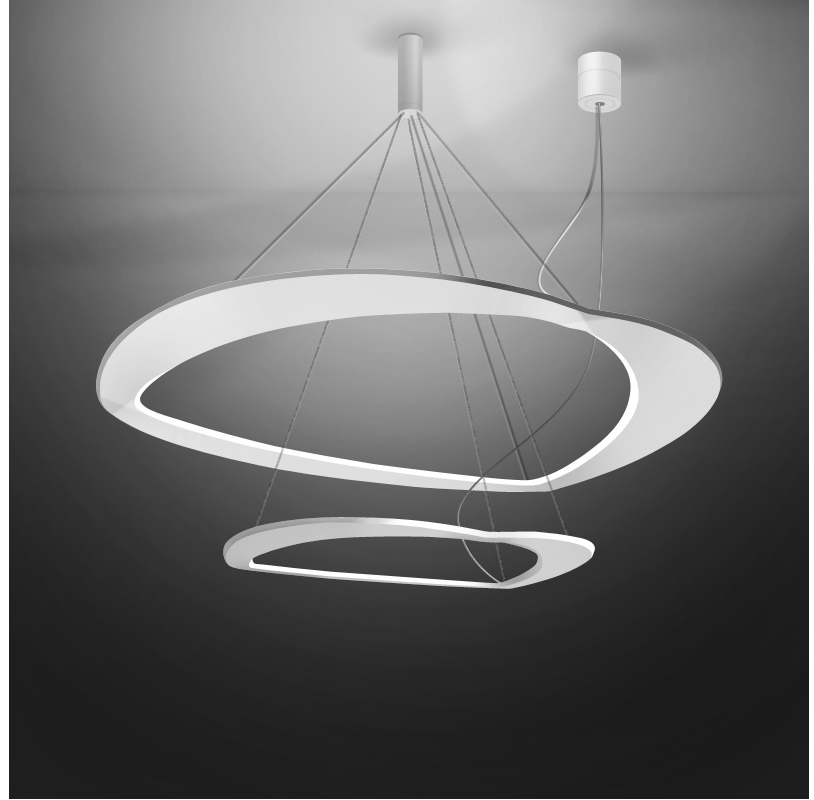

PROJECT	_____
TYPE	_____
SPECIFIER	_____
QUANTITY	_____
DATE	_____

DIADEMA 2 DECENTRATED BASE SUSPENSION

D41013-

base number   Finish
Options

1. To build a product code in our configurator select the specify button on the base model # product page
2. To build a manual product code on this datasheet choose from the options listed below in blue font and add the suffix to the base model #

GENERAL

Series: Diadema
Subseries: Diadema 2 Decentrated Base
Brand: Icone
Division: Design
Mounting Type: Suspension
Mounting Location: Ceiling
Subcategory: Pendant

PHYSICAL

Shape: Abstract
Diameter (mm): 900
Diameter (in): 35 ⁷/₁₆
Height (mm): 2000
Height (in): 78 ³/₄
Light Distribution: Indirect
Fixture Finish: WHI / WAM / GLF
Fixture Material: Aluminum

ELECTRICAL

Lamp Type: LED
Total Output Wattage (W): 135
Dimming: Electronic Low Voltage Dimming
Input Voltage (V): 120Vac Direct Line

LED

Color Temperature (°K): 3000
Nominal Lumen (lm): 11475
CRI: >90 CRI
Lamp Life (hrs): 50000

OPTICAL

RATINGS AND CERTIFICATIONS

Certified By: Certified for North American Standards
IP rating: IP20

2 J-Box Cover Plate included