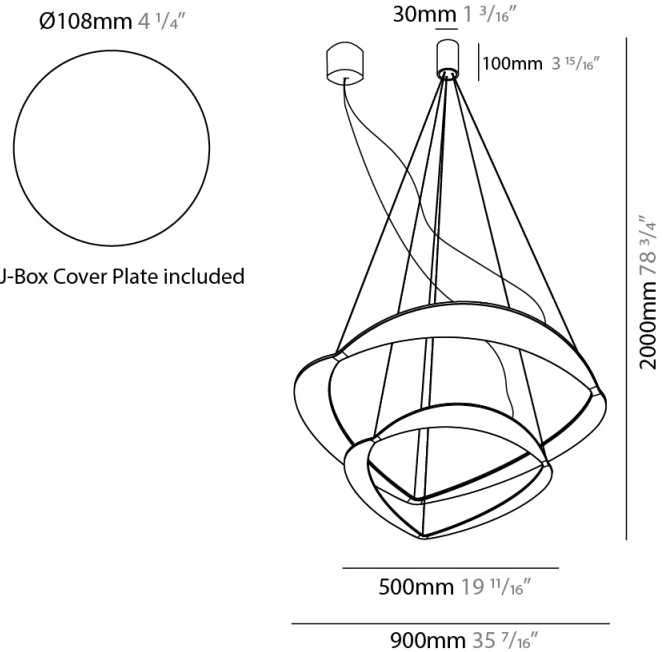

PROJECT	_____
TYPE	_____
SPECIFIER	_____
QUANTITY	_____
DATE	_____

DIADEMA 2 DECENTRATED BASE SUSPENSION

D41013-

base number   Finish
Options

1. To build a product code in our configurator select the specify button on the base model # product page
2. To build a manual product code on this datasheet choose from the options listed below in blue font and add the suffix to the base model #

GENERAL

Series: Diadema
Subseries: Diadema 2 Decentrated Base
Brand: Icone
Division: Design
Mounting Type: Suspension
Mounting Location: Ceiling
Subcategory: Pendant

PHYSICAL

Shape: Abstract
Diameter (mm): 900
Diameter (in): 35 ⁷/₁₆
Height (mm): 2000
Height (in): 78 ³/₄
Light Distribution: Indirect
Fixture Finish: WHI / WAM / GLF
Fixture Material: Aluminum

ELECTRICAL

Lamp Type: LED
Total Output Wattage (W): 135
Dimming: Electronic Low Voltage Dimming
Input Voltage (V): 120Vac Direct Line

LED

Color Temperature (°K): 3000
Nominal Lumen (lm): 11475
CRI: >90 CRI
Lamp Life (hrs): 50000

OPTICAL

RATINGS AND CERTIFICATIONS

Certified By: Certified for North American Standards
IP rating: IP20

2 J-Box Cover Plate included