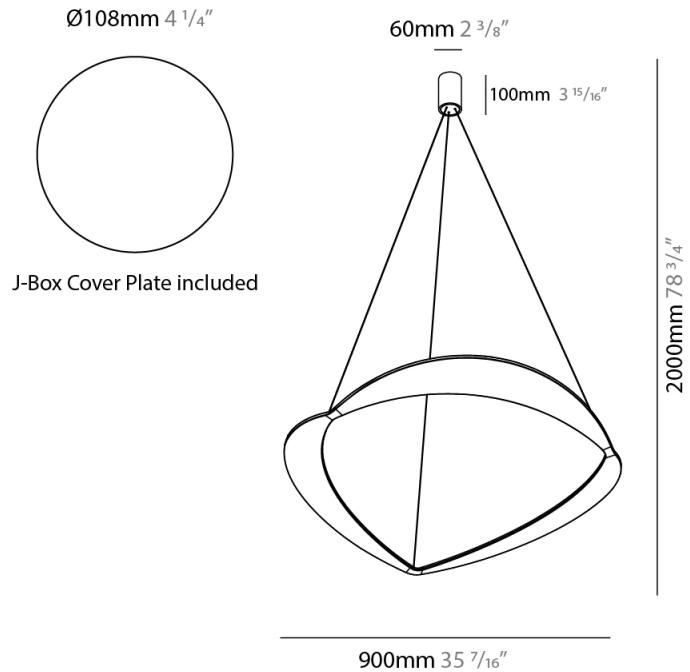

PROJECT	
TYPE	
SPECIFIER	
QUANTITY	
DATE	

DIADEMA 1 SUSPENSION

D41004-

base number   Finish
Options

1. To build a product code in our configurator select the specify button on the base model # product page
2. To build a manual product code on this datasheet choose from the options listed below in blue font and add the suffix to the base model #

GENERAL

Series: Diadema
Subseries: Diadema 1
Brand: Icone
Division: Design
Mounting Type: Suspension
Mounting Location: Ceiling
Subcategory: Pendant

PHYSICAL

Shape: Abstract
Diameter (mm): 900
Diameter (in): 35 7/16
Height (mm): 2000
Height (in): 78 3/4
Light Distribution: Indirect
Fixture Finish: WHI / WAM / GLF
Fixture Material: Aluminum

ELECTRICAL

Lamp Type: LED
Total Output Wattage (W): 90
Dimming: Electronic Low Voltage Dimming
Input Voltage (V): 120Vac Direct Line

LED

Number of LEDs: 3
Color Temperature (°K): 3000
Nominal Lumen (lm): 7650
CRI: >90 CRI
Lamp Life (hrs): 50000

OPTICAL

RATINGS AND CERTIFICATIONS

Certified By: Certified for North American Standards
IP rating: IP20