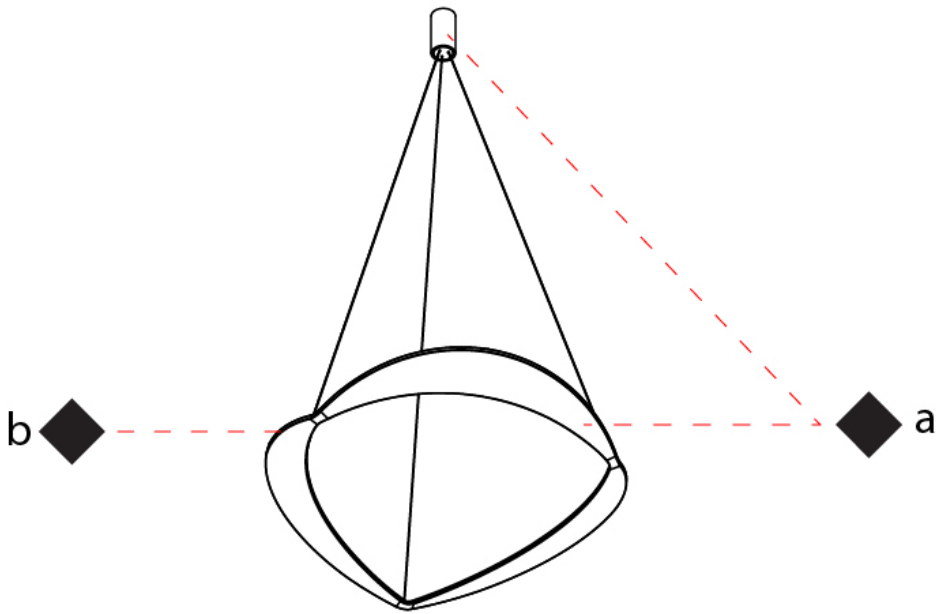

DIADEMA 1 SUSPENSION

D41008-

PROJECT

TYPE

SPECIFIER

QUANTITY

DATE