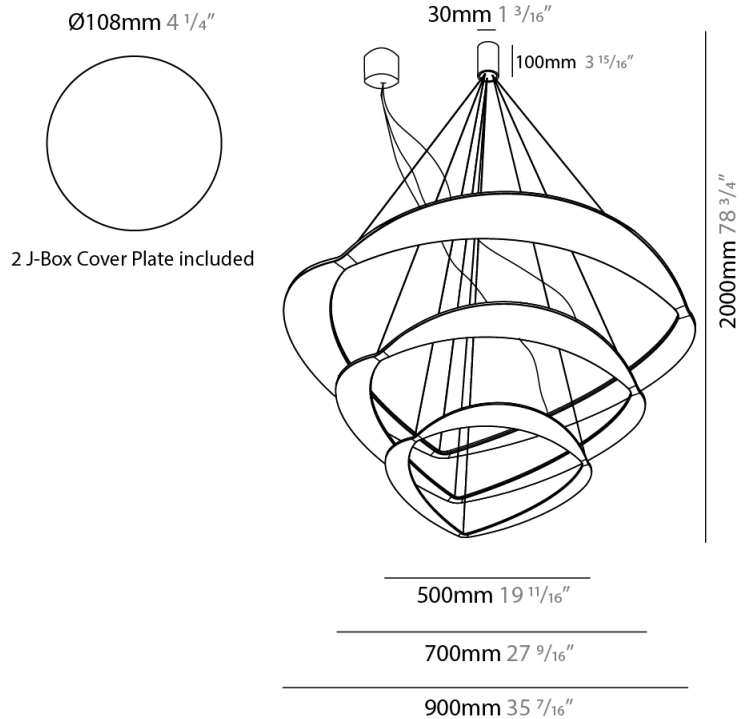

PROJECT	
TYPE	
SPECIFIER	
QUANTITY	
DATE	

DIADEMA 3 DECENTRATED BASE SUSPENSION

D41011-

base number   Finish
Options

1. To build a product code in our configurator select the specify button on the base model # product page
2. To build a manual product code on this datasheet choose from the options listed below in blue font and add the suffix to the base model #

GENERAL

Series: Diadema
Subseries: Diadema 3 Decentrated Base
Brand: Icone
Division: Design
Mounting Type: Suspension
Mounting Location: Ceiling
Subcategory: Pendant

PHYSICAL

Shape: Abstract
Diameter (mm): 900
Diameter (in): 35 7/16
Height (mm): 2000
Height (in): 78 3/4
Light Distribution: Indirect
Fixture Finish: WHI / WAM / GLF
Fixture Material: Aluminum

ELECTRICAL

Lamp Type: LED
Total Output Wattage (W): 195
Dimming: Electronic Low Voltage Dimming
Input Voltage (V): 120Vac Direct Line

LED

Color Temperature (°K): 3000
Nominal Lumen (lm): 16575
CRI: >90 CRI
Lamp Life (hrs): 50000

OPTICAL

RATINGS AND CERTIFICATIONS

Certified By: Certified for North American Standards
IP rating: IP20