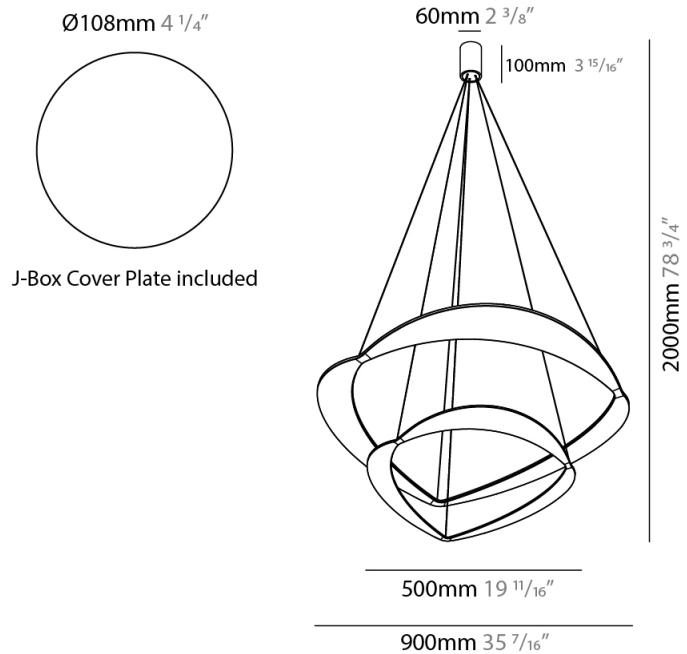

PROJECT	_____
TYPE	_____
SPECIFIER	_____
QUANTITY	_____
DATE	_____

DIADEMA 2 SUSPENSION

D41012-

base number   Finish
Options

1. To build a product code in our configurator select the specify button on the base model # product page
2. To build a manual product code on this datasheet choose from the options listed below in blue font and add the suffix to the base model #

GENERAL

Series: Diadema
Subseries: Diadema 2
Brand: Icone
Division: Design
Mounting Type: Suspension
Mounting Location: Ceiling
Subcategory: Pendant

PHYSICAL

Shape: Abstract
Diameter (mm): 900
Diameter (in): 35 ⁷/₁₆
Height (mm): 2000
Height (in): 78 ³/₄
Light Distribution: Indirect
Fixture Finish: WHI / WAM / GLF
Fixture Material: Aluminum

ELECTRICAL

Lamp Type: LED
Total Output Wattage (W): 135
Dimming: Electronic Low Voltage Dimming
Input Voltage (V): 120Vac Direct Line

LED

Color Temperature (°K): 3000
Nominal Lumen (lm): 11475
CRI: >90 CRI
Lamp Life (hrs): 50000

OPTICAL

RATINGS AND CERTIFICATIONS

Certified By: Certified for North American Standards
IP rating: IP20