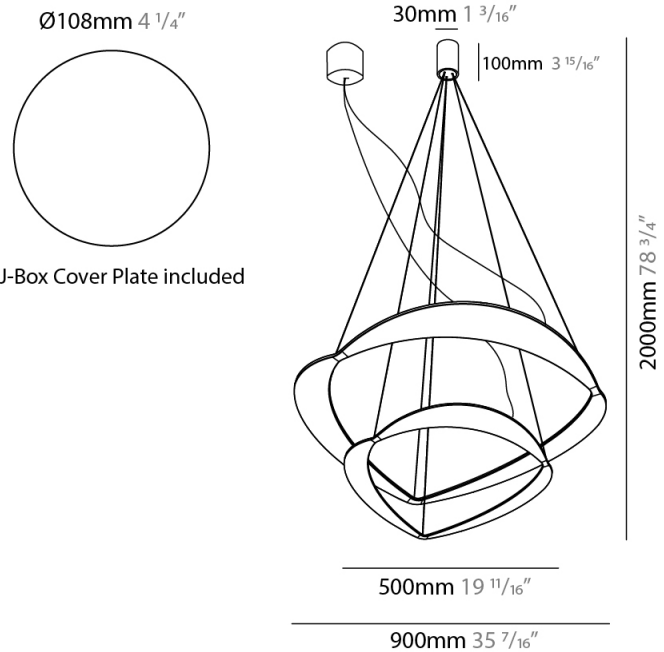

PROJECT	_____
TYPE	_____
SPECIFIER	_____
QUANTITY	_____
DATE	_____

DIADEMA 2 DECENTRATED BASE SUSPENSION

D41013-

base number   Finish
Options

1. To build a product code in our configurator select the specify button on the base model # product page
2. To build a manual product code on this datasheet choose from the options listed below in blue font and add the suffix to the base model #

GENERAL

Series: Diadema
Subseries: Diadema 2 Decentrated Base
Brand: Icone
Division: Design
Mounting Type: Suspension
Mounting Location: Ceiling
Subcategory: Pendant

PHYSICAL

Shape: Abstract
Diameter (mm): 900
Diameter (in): 35 7/16
Height (mm): 2000
Height (in): 78 3/4
Light Distribution: Indirect
Fixture Finish: WHI / WAM / GLF
Fixture Material: Aluminum

ELECTRICAL

Lamp Type: LED
Total Output Wattage (W): 135
Dimming: Electronic Low Voltage Dimming
Input Voltage (V): 120Vac Direct Line

LED

Color Temperature (°K): 3000
Nominal Lumen (lm): 11475
CRI: >90 CRI
Lamp Life (hrs): 50000

OPTICAL

RATINGS AND CERTIFICATIONS

Certified By: Certified for North American Standards
IP rating: IP20

2 J-Box Cover Plate included