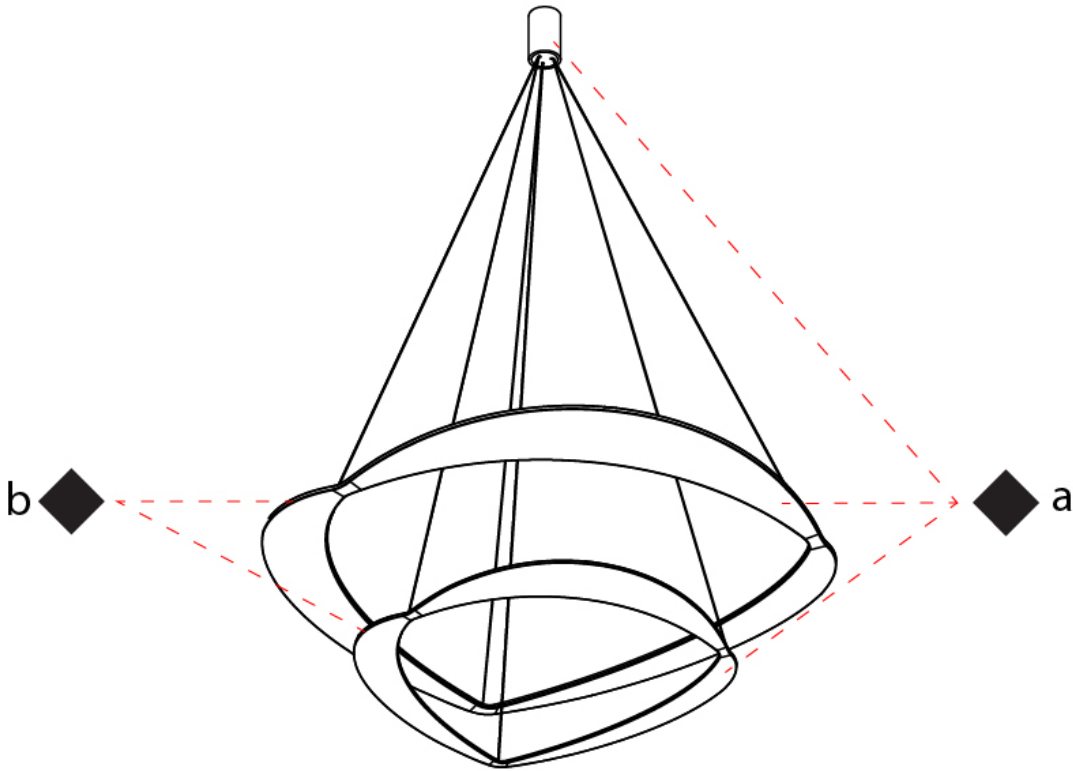

DIADEMA 2 SUSPENSION

D41012-

PROJECT

TYPE

SPECIFIER

QUANTITY

DATE