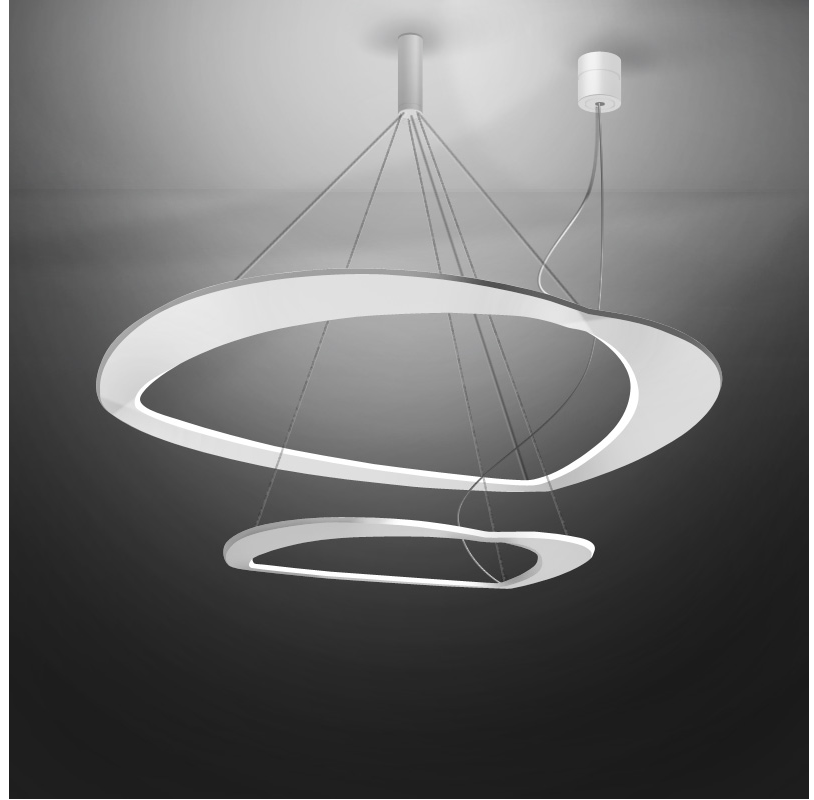

PROJECT	_____
TYPE	_____
SPECIFIER	_____
QUANTITY	_____
DATE	_____

DIADEMA 2 DECENTRATED BASE SUSPENSION

D41013-

base number   Finish
Options

1. To build a product code in our configurator select the specify button on the base model # product page
2. To build a manual product code on this datasheet choose from the options listed below in blue font and add the suffix to the base model #

GENERAL

Series: Diadema
Subseries: Diadema 2 Decentrated Base
Brand: Icone
Division: Design
Mounting Type: Suspension
Mounting Location: Ceiling
Subcategory: Pendant

PHYSICAL

Shape: Abstract
Diameter (mm): 900
Diameter (in): 35 7/16
Height (mm): 2000
Height (in): 78 3/4
Light Distribution: Indirect
Fixture Finish: WHI / WAM / GLF
Fixture Material: Aluminum

ELECTRICAL

Lamp Type: LED
Total Output Wattage (W): 135
Dimming: Electronic Low Voltage Dimming
Input Voltage (V): 120Vac Direct Line

LED

Color Temperature (°K): 3000
Nominal Lumen (lm): 11475
CRI: >90 CRI
Lamp Life (hrs): 50000

OPTICAL

RATINGS AND CERTIFICATIONS

Certified By: Certified for North American Standards
IP rating: IP20

2 J-Box Cover Plate included