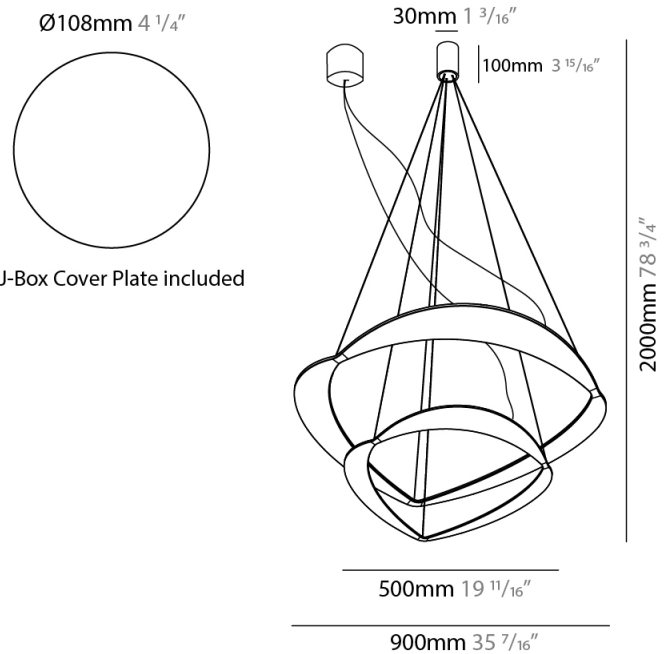

PROJECT	_____
TYPE	_____
SPECIFIER	_____
QUANTITY	_____
DATE	_____

DIADEMA 2 DECENTRATED BASE SUSPENSION

D41013-

base number Finish
Options

1. To build a product code in our configurator select the specify button on the base model # product page
2. To build a manual product code on this datasheet choose from the options listed below in blue font and add the suffix to the base model #

GENERAL

Series: Diadema
Subseries: Diadema 2 Decentrated Base
Brand: Icone
Division: Design
Mounting Type: Suspension
Mounting Location: Ceiling
Subcategory: Pendant

PHYSICAL

Shape: Abstract
Diameter (mm): 900
Diameter (in): 35 ⁷/₁₆
Height (mm): 2000
Height (in): 78 ³/₄
Light Distribution: Indirect
Fixture Finish: WHI / WAM / GLF
Fixture Material: Aluminum

ELECTRICAL

Lamp Type: LED
Total Output Wattage (W): 135
Dimming: Electronic Low Voltage Dimming
Input Voltage (V): 120Vac Direct Line

LED

Color Temperature (°K): 3000
Nominal Lumen (lm): 11475
CRI: >90 CRI
Lamp Life (hrs): 50000

OPTICAL

RATINGS AND CERTIFICATIONS

Certified By: Certified for North American Standards
IP rating: IP20

2 J-Box Cover Plate included