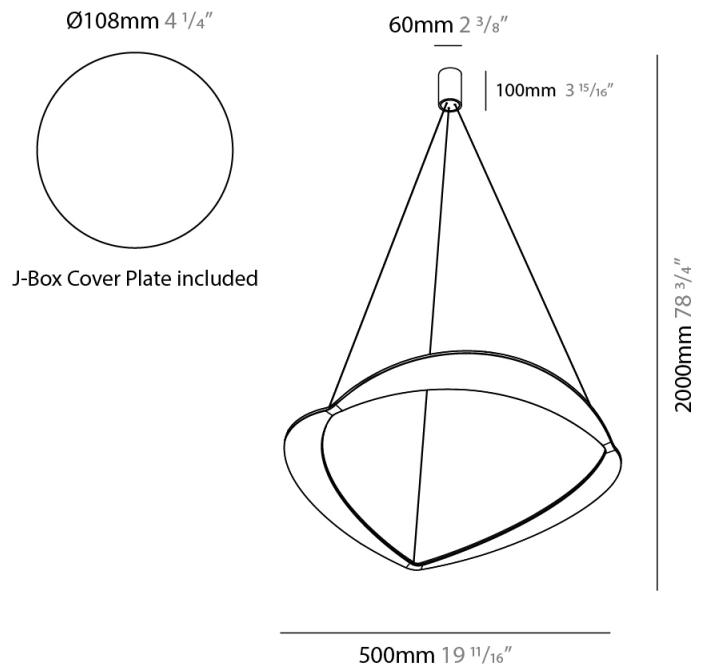

PROJECT	
TYPE	
SPECIFIER	
QUANTITY	
DATE	

DIADEMA 1 SUSPENSION

D41008-

base number   Finish
Options

1. To build a product code in our configurator select the specify button on the base model # product page
2. To build a manual product code on this datasheet choose from the options listed below in blue font and add the suffix to the base model #

GENERAL

Series: Diadema
Subseries: Diadema 1
Brand: Icone
Division: Design
Mounting Type: Suspension
Mounting Location: Ceiling
Subcategory: Pendant

PHYSICAL

Shape: Abstract
Diameter (mm): 500
Diameter (in): 19 11/16
Height (mm): 2000
Height (in): 78 3/4
Light Distribution: Indirect
Fixture Finish: WHI / WAM / GLF
Fixture Material: Aluminum

ELECTRICAL

Lamp Type: LED
Total Output Wattage (W): 45
Dimming: Electronic Low Voltage Dimming
Input Voltage (V): 120Vac Direct Line

LED

Number of LEDs: 3
Color Temperature (°K): 3000
Nominal Lumen (lm): 3825
CRI: >90 CRI
Lamp Life (hrs): 50000

OPTICAL

RATINGS AND CERTIFICATIONS

Certified By: Certified for North American Standards
IP rating: IP20