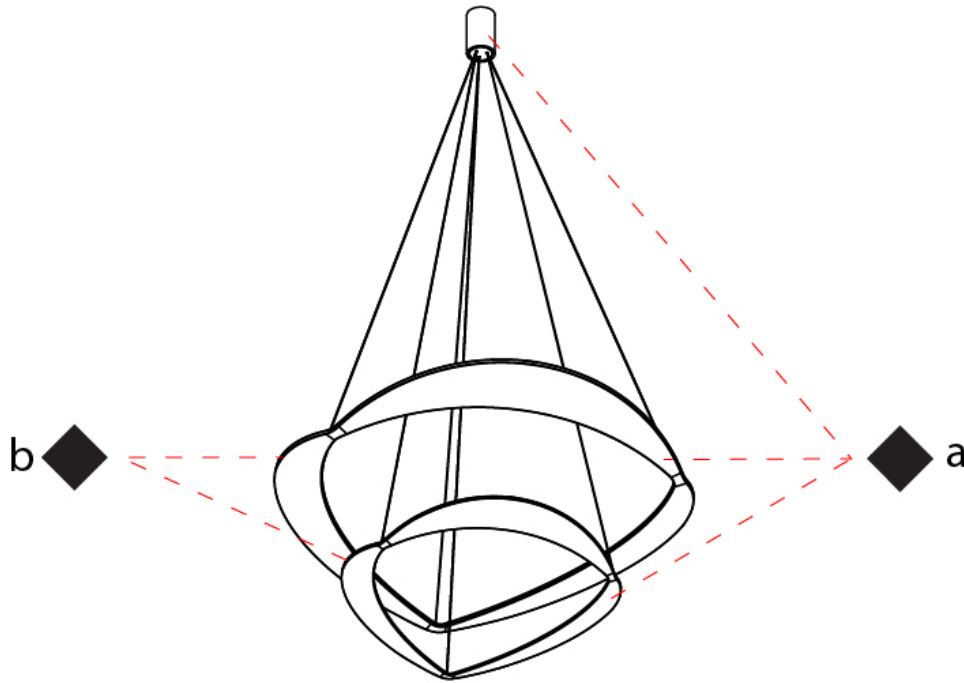

DIADEMA 2 SUSPENSION

D41014-

PROJECT

TYPE

SPECIFIER

QUANTITY

DATE