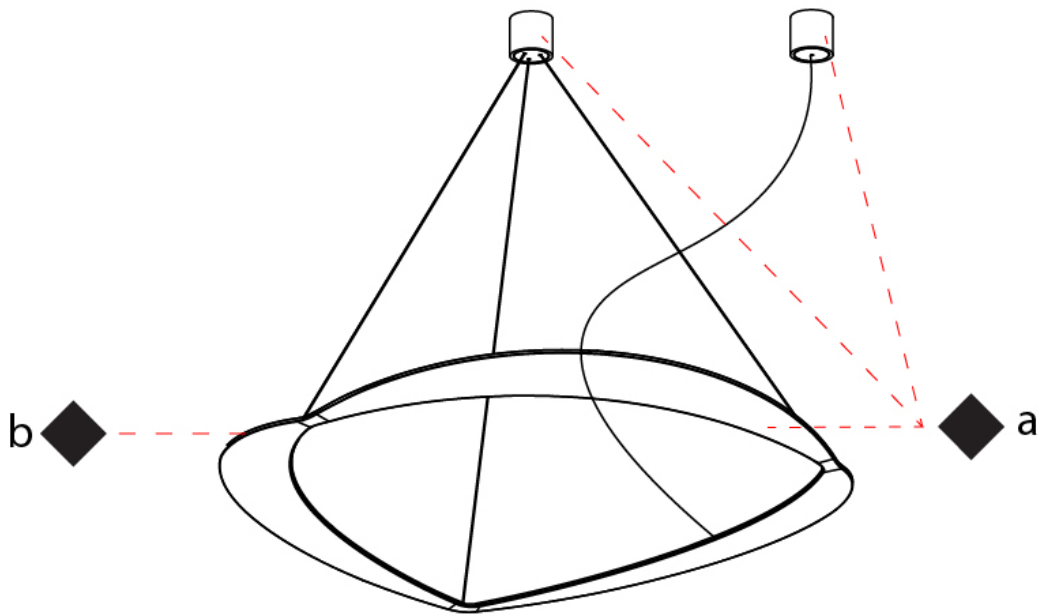

DIADEMA 1 DECENTRATED BASE SUSPENSION

D41005-

PROJECT

TYPE

SPECIFIER

QUANTITY

DATE

D