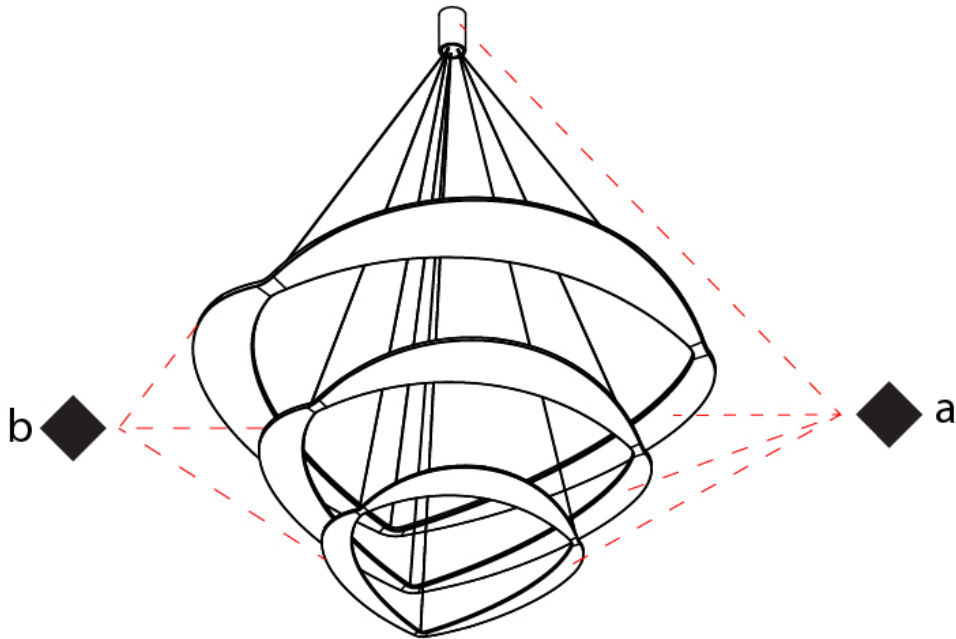

DIADEMA 3 SUSPENSION

D41010-

PROJECT	_____
TYPE	_____
SPECIFIER	_____
QUANTITY	_____
DATE	_____

D