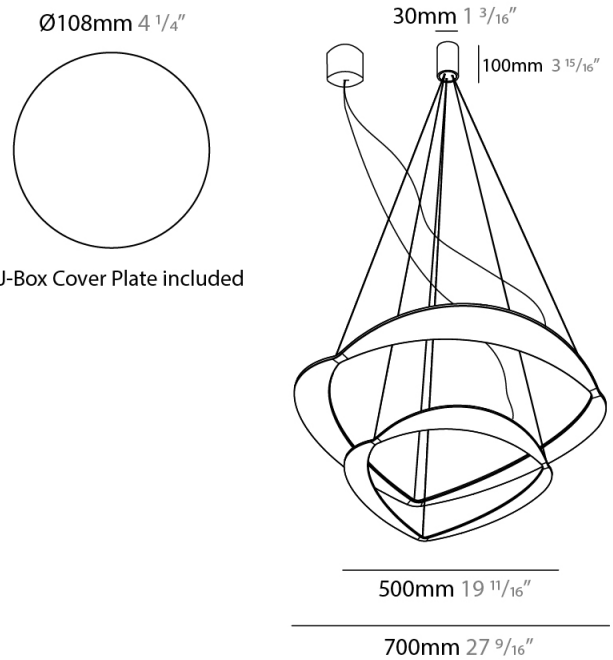

PROJECT	_____
TYPE	_____
SPECIFIER	_____
QUANTITY	_____
DATE	_____

DIADEMA 2 DECENTRATED BASE SUSPENSION

D41015-

base number   Finish
Options

1. To build a product code in our configurator select the specify button on the base model # product page
2. To build a manual product code on this datasheet choose from the options listed below in blue font and add the suffix to the base model #

GENERAL

Series: Diadema
Subseries: Diadema 2 Decentrated Base
Brand: Icone
Division: Design
Mounting Type: Suspension
Mounting Location: Ceiling
Subcategory: Pendant

PHYSICAL

Shape: Abstract
Diameter (mm): 700
Diameter (in): 27 ⁹/₁₆
Height (mm): 2000
Height (in): 78 ³/₄
Light Distribution: Indirect
Fixture Finish: WHI / WAM / GLF
Fixture Material: Aluminum

ELECTRICAL

Lamp Type: LED
Total Output Wattage (W): 105
Dimming: Electronic Low Voltage Dimming
Input Voltage (V): 120Vac Direct Line

LED

Color Temperature (°K): 3000
Nominal Lumen (lm): 8925
CRI: >90 CRI
Lamp Life (hrs): 50000

OPTICAL

RATINGS AND CERTIFICATIONS

Certified By: Certified for North American Standards
IP rating: IP20