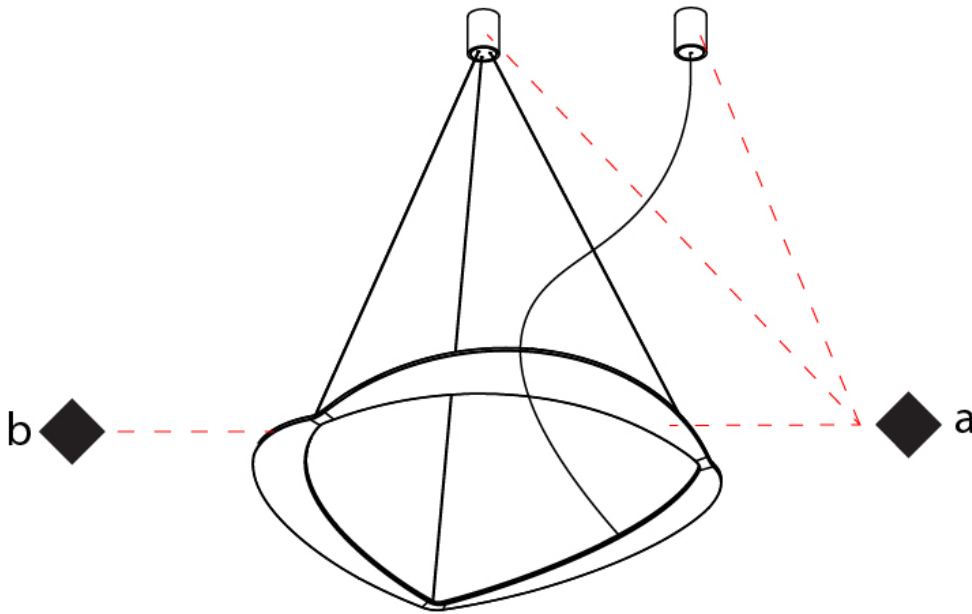

PROJECT	_____
TYPE	_____
SPECIFIER	_____
QUANTITY	_____
DATE	_____

DIADEMA 1 DECENTRATED BASE SUSPENSION

D41007-

D