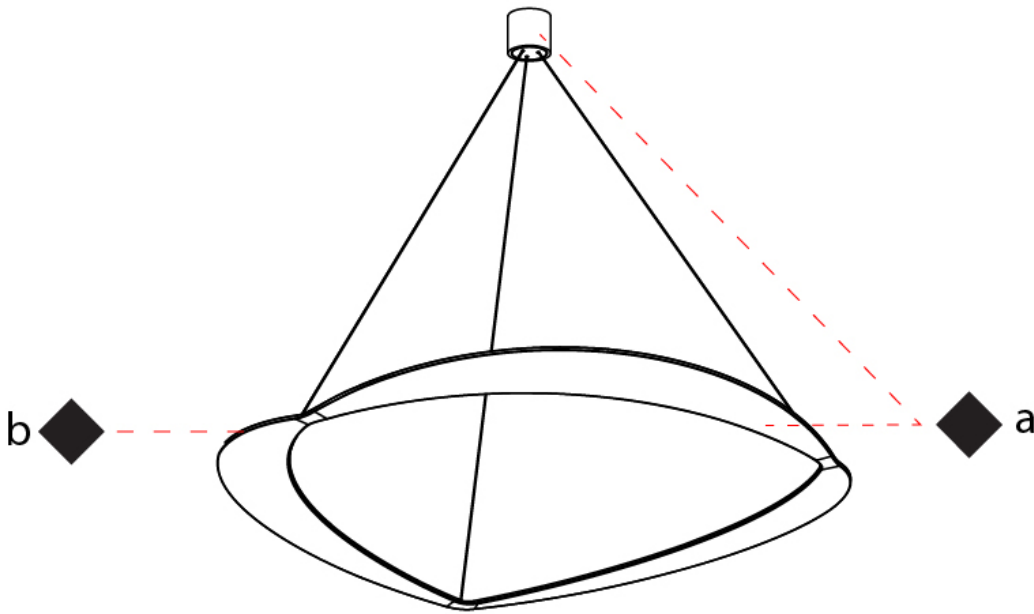

DIADEMA 1 SUSPENSION

D41004-

PROJECT _____

TYPE _____

SPECIFIER _____

QUANTITY _____

DATE _____