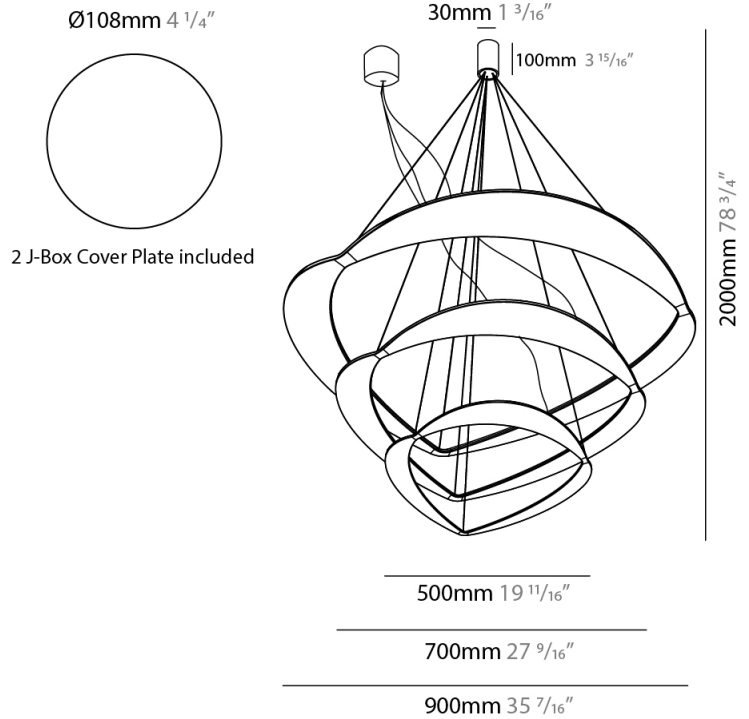

PROJECT	
TYPE	
SPECIFIER	
QUANTITY	
DATE	

DIADEMA 3 DECENTRATED BASE SUSPENSION

D41011-

base number   Finish
Options

1. To build a product code in our configurator select the specify button on the base model # product page
2. To build a manual product code on this datasheet choose from the options listed below in blue font and add the suffix to the base model #

GENERAL

Series: Diadema
Subseries: Diadema 3 Decentrated Base
Brand: Icone
Division: Design
Mounting Type: Suspension
Mounting Location: Ceiling
Subcategory: Pendant

PHYSICAL

Shape: Abstract
Diameter (mm): 900
Diameter (in): 35 7/16
Height (mm): 2000
Height (in): 78 3/4
Light Distribution: Indirect
Fixture Finish: WHI / WAM / GLF
Fixture Material: Aluminum

ELECTRICAL

Lamp Type: LED
Total Output Wattage (W): 195
Dimming: Electronic Low Voltage Dimming
Input Voltage (V): 120Vac Direct Line

LED

Color Temperature (°K): 3000
Nominal Lumen (lm): 16575
CRI: >90 CRI
Lamp Life (hrs): 50000

OPTICAL

RATINGS AND CERTIFICATIONS

Certified By: Certified for North American Standards
IP rating: IP20