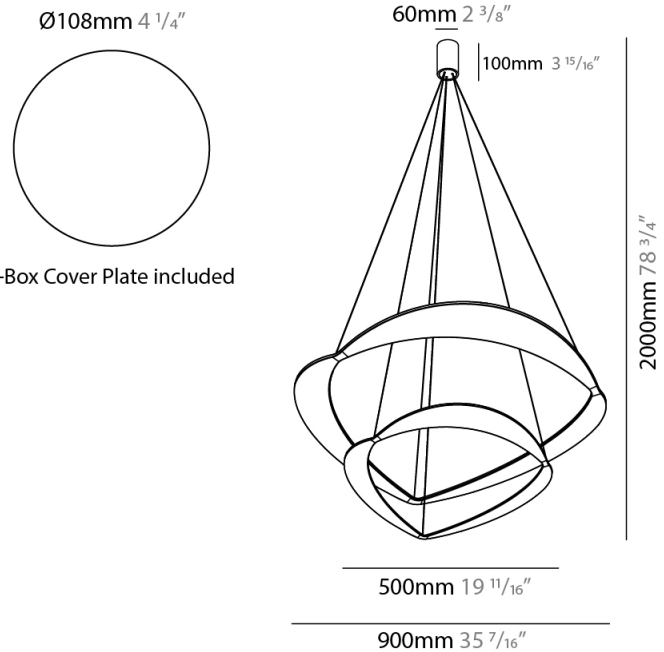

PROJECT	_____
TYPE	_____
SPECIFIER	_____
QUANTITY	_____
DATE	_____

DIADEMA 2 SUSPENSION

D41012-

base number   Finish
Options

1. To build a product code in our configurator select the specify button on the base model # product page
2. To build a manual product code on this datasheet choose from the options listed below in blue font and add the suffix to the base model #

GENERAL

Series: Diadema
Subseries: Diadema 2
Brand: Icone
Division: Design
Mounting Type: Suspension
Mounting Location: Ceiling
Subcategory: Pendant

PHYSICAL

Shape: Abstract
Diameter (mm): 900
Diameter (in): 35 ⁷/₁₆
Height (mm): 2000
Height (in): 78 ³/₄
Light Distribution: Indirect
Fixture Finish: WHI / WAM / GLF
Fixture Material: Aluminum

ELECTRICAL

Lamp Type: LED
Total Output Wattage (W): 135
Dimming: Electronic Low Voltage Dimming
Input Voltage (V): 120Vac Direct Line

LED

Color Temperature (°K): 3000
Nominal Lumen (lm): 11475
CRI: >90 CRI
Lamp Life (hrs): 50000

OPTICAL

RATINGS AND CERTIFICATIONS

Certified By: Certified for North American Standards
IP rating: IP20