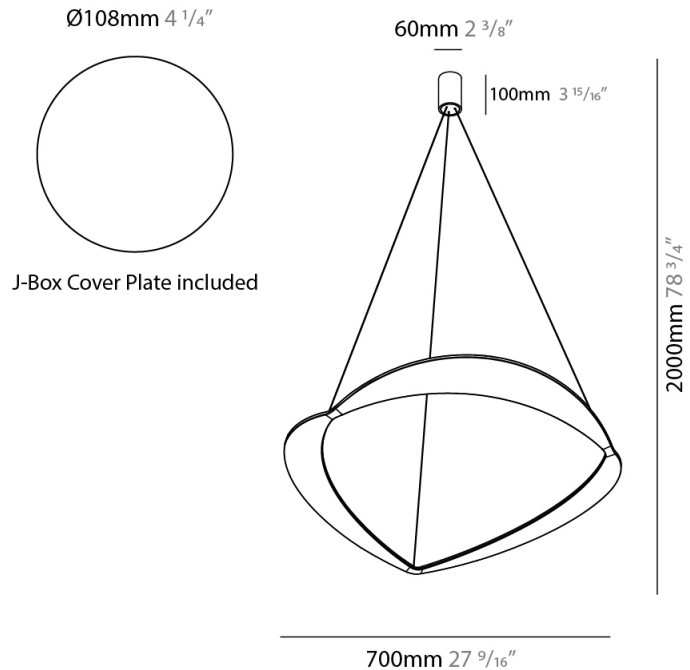

PROJECT	
TYPE	
SPECIFIER	
QUANTITY	
DATE	

DIADEMA 1 SUSPENSION

D41006-

base number   Finish
Options

1. To build a product code in our configurator select the specify button on the base model # product page
2. To build a manual product code on this datasheet choose from the options listed below in blue font and add the suffix to the base model #

GENERAL

Series: Diadema
Subseries: Diadema 1
Brand: Icone
Division: Design
Mounting Type: Suspension
Mounting Location: Ceiling
Subcategory: Pendant

PHYSICAL

Shape: Abstract
Diameter (mm): 700
Diameter (in): 27 ⁹/₁₆
Height (mm): 2000
Height (in): 78 ³/₄
Light Distribution: Indirect
Fixture Finish: WHI / WAM / GLF
Fixture Material: Aluminum

ELECTRICAL

Lamp Type: LED
Total Output Wattage (W): 60
Dimming: Electronic Low Voltage Dimming
Input Voltage (V): 120Vac Direct Line

LED

Number of LEDs: 3
Color Temperature (°K): 3000
Nominal Lumen (lm): 5100
CRI: >90 CRI
Lamp Life (hrs): 50000

OPTICAL

RATINGS AND CERTIFICATIONS

Certified By: Certified for North American Standards
IP rating: IP20