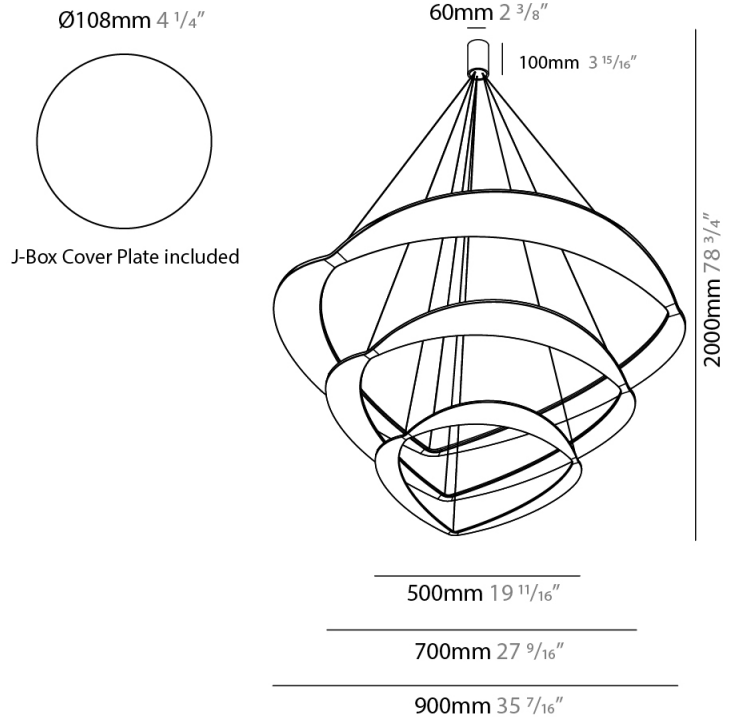

DIADEMA 3 SUSPENSION

D41010-

base number   Finish
Options

PROJECT	_____
TYPE	_____
SPECIFIER	_____
QUANTITY	_____
DATE	_____

1. To build a product code in our configurator select the specify button on the base model # product page
2. To build a manual product code on this datasheet choose from the options listed below in blue font and add the suffix to the base model #

GENERAL

Series: Diadema
Subseries: Diadema 3
Brand: Icone
Division: Design
Mounting Type: Suspension
Mounting Location: Ceiling
Subcategory: Pendant

PHYSICAL

Shape: Abstract
Diameter (mm): 900
Diameter (in): 35 7/16
Height (mm): 2000
Height (in): 78 3/4
Light Distribution: Indirect
Fixture Finish: WHI / WAM / GLF
Fixture Material: Aluminum

ELECTRICAL

Lamp Type: LED
Total Output Wattage (W): 195
Dimming: Electronic Low Voltage Dimming
Input Voltage (V): 120Vac Direct Line

LED

Color Temperature (°K): 3000
Nominal Lumen (lm): 16575
CRI: >90 CRI
Lamp Life (hrs): 50000

OPTICAL

RATINGS AND CERTIFICATIONS

Certified By: Certified for North American Standards
IP rating: IP20