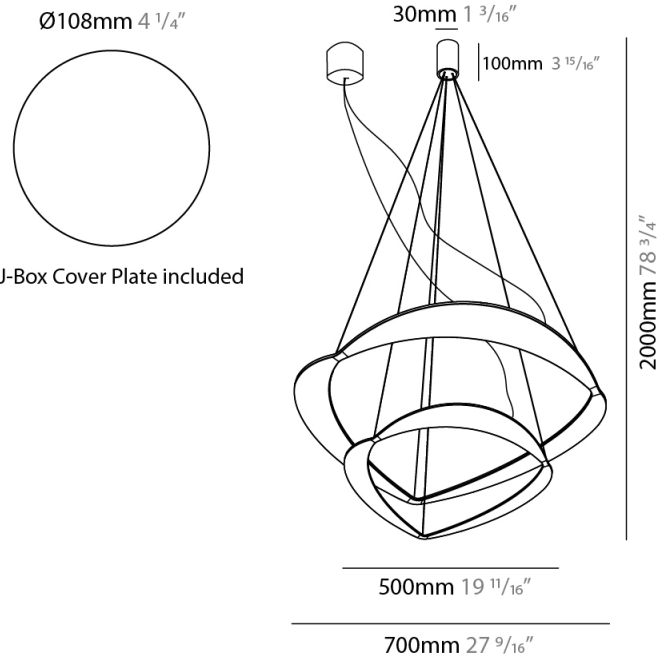

PROJECT	
TYPE	
SPECIFIER	
QUANTITY	
DATE	

DIADEMA 2 DECENTRATED BASE SUSPENSION

D41015-

base number   Finish
Options

1. To build a product code in our configurator select the specify button on the base model # product page
2. To build a manual product code on this datasheet choose from the options listed below in blue font and add the suffix to the base model #

GENERAL

Series: Diadema
Subseries: Diadema 2 Decentrated Base
Brand: Icone
Division: Design
Mounting Type: Suspension
Mounting Location: Ceiling
Subcategory: Pendant

PHYSICAL

Shape: Abstract
Diameter (mm): 700
Diameter (in): 27 ⁹/₁₆
Height (mm): 2000
Height (in): 78 ³/₄
Light Distribution: Indirect
Fixture Finish: WHI / WAM / GLF
Fixture Material: Aluminum

ELECTRICAL

Lamp Type: LED
Total Output Wattage (W): 105
Dimming: Electronic Low Voltage Dimming
Input Voltage (V): 120Vac Direct Line

LED

Color Temperature (°K): 3000
Nominal Lumen (lm): 8925
CRI: >90 CRI
Lamp Life (hrs): 50000

OPTICAL

RATINGS AND CERTIFICATIONS

Certified By: Certified for North American Standards
IP rating: IP20