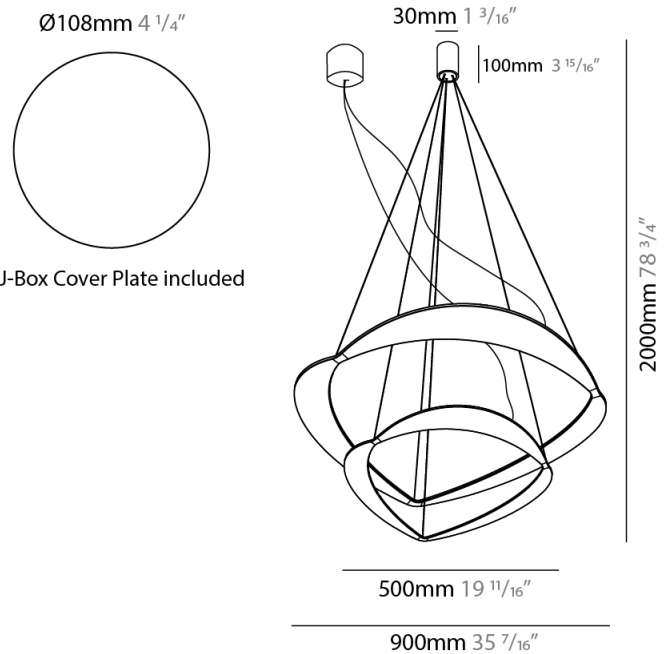

PROJECT	_____
TYPE	_____
SPECIFIER	_____
QUANTITY	_____
DATE	_____

DIADEMA 2 DECENTRATED BASE SUSPENSION

D41013-

base number   Finish
Options

1. To build a product code in our configurator select the specify button on the base model # product page
2. To build a manual product code on this datasheet choose from the options listed below in blue font and add the suffix to the base model #

GENERAL

Series: Diadema
Subseries: Diadema 2 Decentrated Base
Brand: Icone
Division: Design
Mounting Type: Suspension
Mounting Location: Ceiling
Subcategory: Pendant

PHYSICAL

Shape: Abstract
Diameter (mm): 900
Diameter (in): 35 ⁷/₁₆
Height (mm): 2000
Height (in): 78 ³/₄
Light Distribution: Indirect
Fixture Finish: WHI / WAM / GLF
Fixture Material: Aluminum

ELECTRICAL

Lamp Type: LED
Total Output Wattage (W): 135
Dimming: Electronic Low Voltage Dimming
Input Voltage (V): 120Vac Direct Line

LED

Color Temperature (°K): 3000
Nominal Lumen (lm): 11475
CRI: >90 CRI
Lamp Life (hrs): 50000

OPTICAL

RATINGS AND CERTIFICATIONS

Certified By: Certified for North American Standards
IP rating: IP20

2 J-Box Cover Plate included