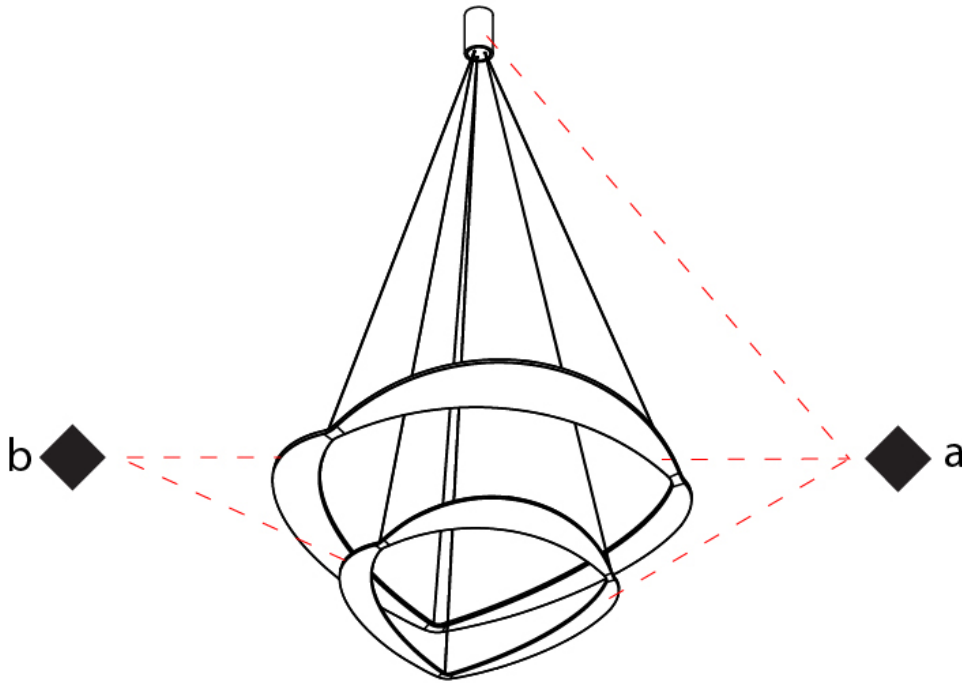

DIADEMA 2 SUSPENSION

D41014-

PROJECT

TYPE

SPECIFIER

QUANTITY

DATE