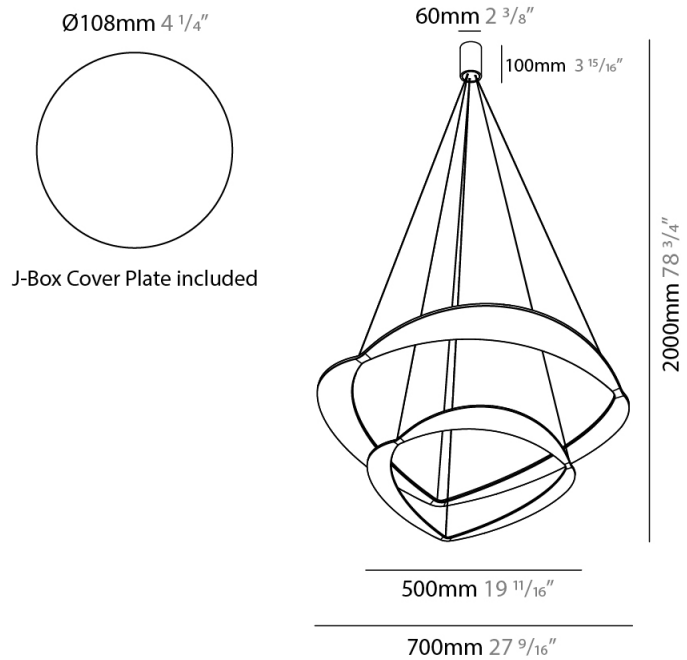

PROJECT	
TYPE	
SPECIFIER	
QUANTITY	
DATE	

DIADEMA 2 SUSPENSION

D41014-

base number Finish
Options

1. To build a product code in our configurator select the specify button on the base model # product page
2. To build a manual product code on this datasheet choose from the options listed below in blue font and add the suffix to the base model #

GENERAL

Series: Diadema
Subseries: Diadema 2
Brand: Icone
Division: Design
Mounting Type: Suspension
Mounting Location: Ceiling
Subcategory: Pendant

PHYSICAL

Shape: Abstract
Diameter (mm): 700
Diameter (in): 27 ⁹/₁₆
Height (mm): 2000
Height (in): 78 ³/₄
Light Distribution: Indirect
Fixture Finish: WHI / WAM / GLF
Fixture Material: Aluminum

ELECTRICAL

Lamp Type: LED
Total Output Wattage (W): 105
Dimming: Electronic Low Voltage Dimming
Input Voltage (V): 120Vac Direct Line

LED

Color Temperature (°K): 3000
Nominal Lumen (lm): 8925
CRI: >90 CRI
Lamp Life (hrs): 50000

OPTICAL

RATINGS AND CERTIFICATIONS

Certified By: Certified for North American Standards
IP rating: IP20