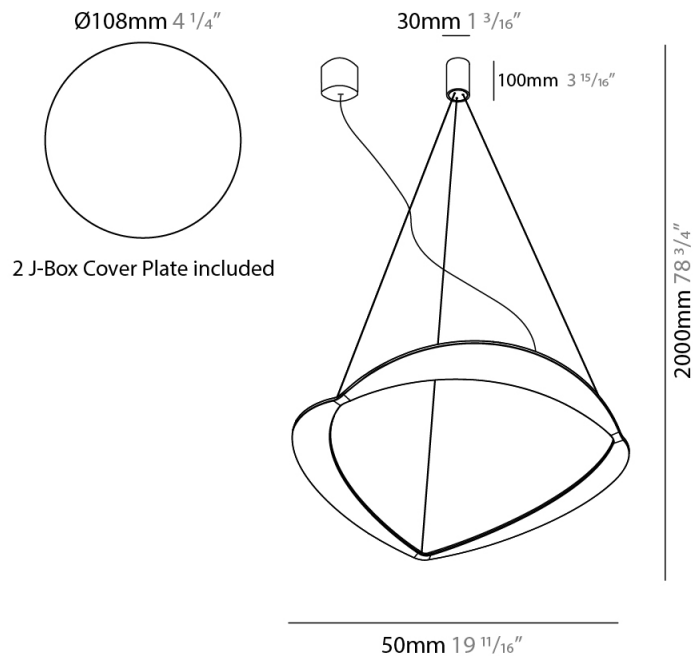

PROJECT	_____
TYPE	_____
SPECIFIER	_____
QUANTITY	_____
DATE	_____

DIADEMA 1 DECENTRATED BASE SUSPENSION

D41009-

base number   Finish
Options

1. To build a product code in our configurator select the specify button on the base model # product page
2. To build a manual product code on this datasheet choose from the options listed below in blue font and add the suffix to the base model #

GENERAL

Series: Diadema
Subseries: Diadema 1 Decentrated Base
Brand: Icone
Division: Design
Mounting Type: Suspension
Mounting Location: Ceiling
Subcategory: Pendant

PHYSICAL

Shape: Abstract
Diameter (mm): 500
Diameter (in): 19 15/16
Height (mm): 2000
Height (in): 78 3/4
Light Distribution: Indirect
Fixture Finish: WHI / WAM / GLF
Fixture Material: Aluminum

ELECTRICAL

Lamp Type: LED
Total Output Wattage (W): 45
Dimming: Electronic Low Voltage Dimming
Input Voltage (V): 120Vac Direct Line

LED

Number of LEDs: 3
Color Temperature (°K): 3000
Nominal Lumen (lm): 3825
CRI: >90 CRI
Lamp Life (hrs): 50000

OPTICAL

RATINGS AND CERTIFICATIONS

Certified By: Certified for North American Standards
IP rating: IP20