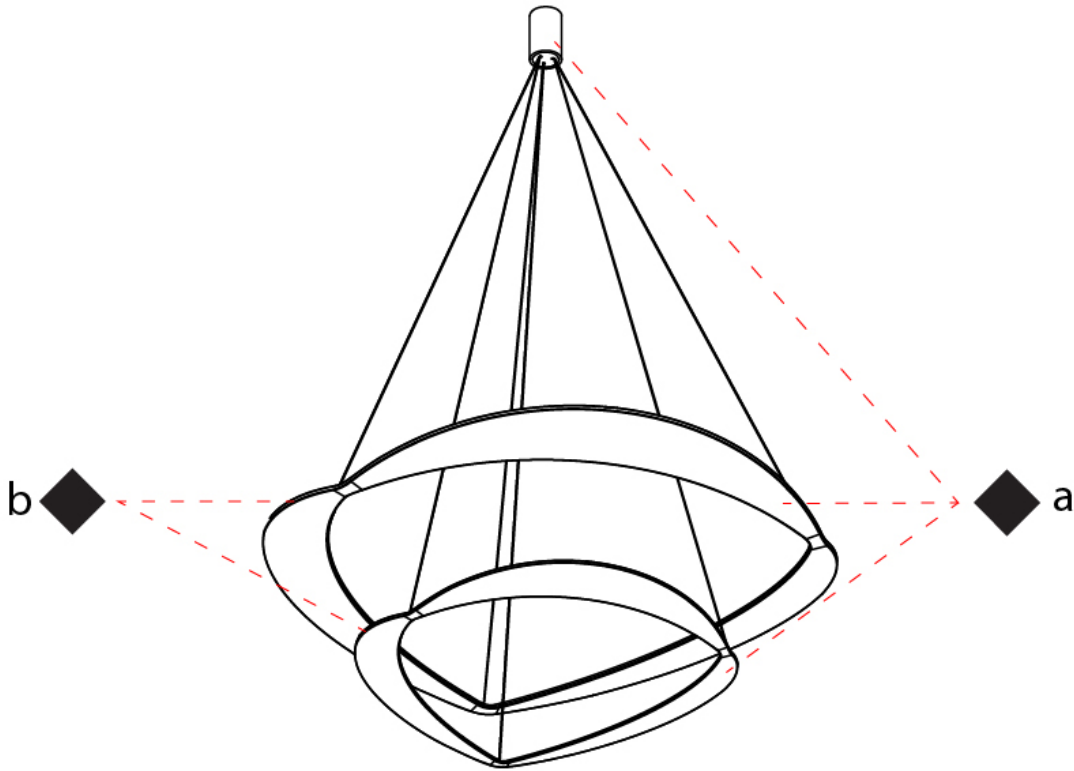

DIADEMA 2 SUSPENSION

D41012-

PROJECT

TYPE

SPECIFIER

QUANTITY

DATE