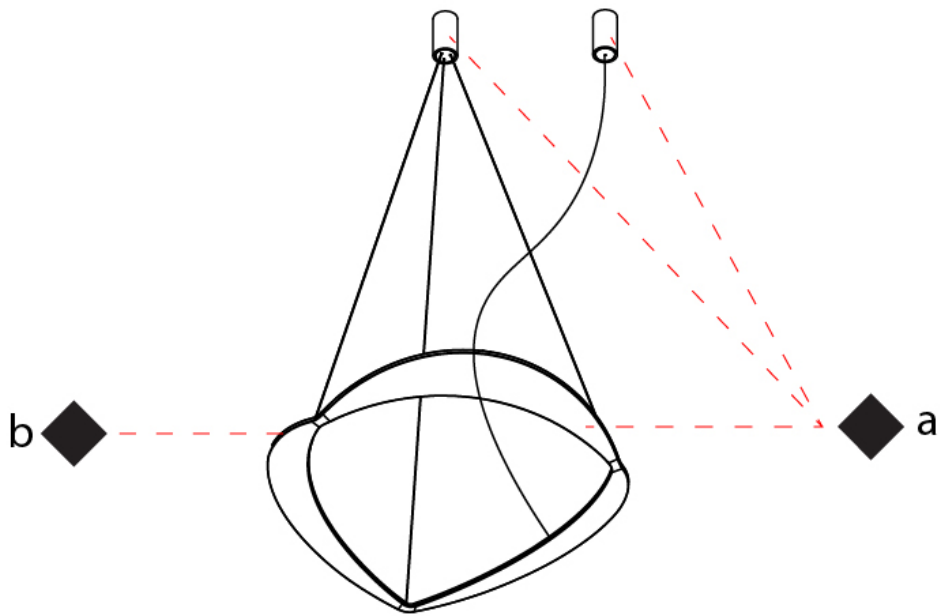

DIADEMA 1 DECENTRATED BASE SUSPENSION

D41009-

PROJECT

TYPE

SPECIFIER

QUANTITY

DATE