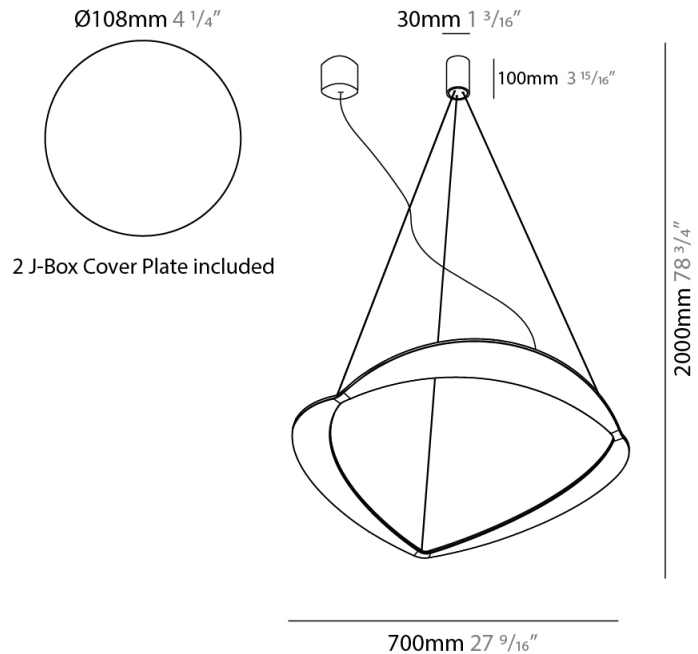

DIADEMA 1 DECENTRATED BASE SUSPENSION

D41007-

base number   Finish
Options

PROJECT	_____
TYPE	_____
SPECIFIER	_____
QUANTITY	_____
DATE	_____

1. To build a product code in our configurator select the specify button on the base model # product page
2. To build a manual product code on this datasheet choose from the options listed below in blue font and add the suffix to the base model #

GENERAL

Series: Diadema
Subseries: Diadema 1 Decentrated Base
Brand: Icone
Division: Design
Mounting Type: Suspension
Mounting Location: Ceiling
Subcategory: Pendant

PHYSICAL

Shape: Abstract
Diameter (mm): 700
Diameter (in): 27 ⁹/₁₆
Height (mm): 2000
Height (in): 78 ³/₄
Light Distribution: Indirect
Fixture Finish: WHI / WAM / GLF
Fixture Material: Aluminum

ELECTRICAL

Lamp Type: LED
Total Output Wattage (W): 60
Dimming: Electronic Low Voltage Dimming
Input Voltage (V): 120Vac Direct Line

LED

Number of LEDs: 3
Color Temperature (°K): 3000
Nominal Lumen (lm): 5100
CRI: >90 CRI
Lamp Life (hrs): 50000

OPTICAL

RATINGS AND CERTIFICATIONS

Certified By: Certified for North American Standards
IP rating: IP20