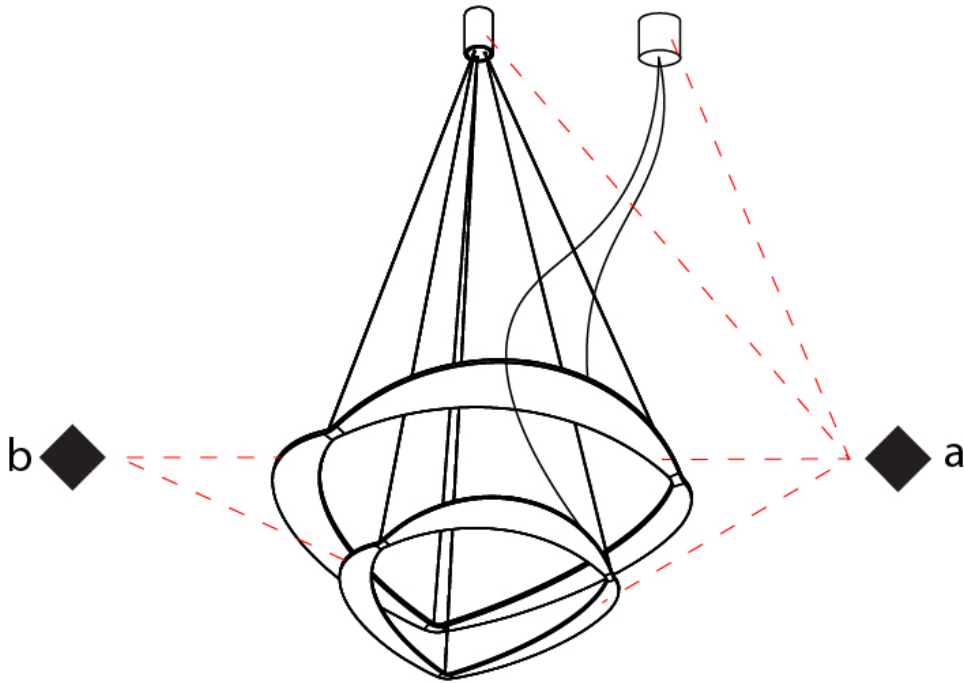

DIADEMA 2 DECENTRATED BASE SUSPENSION

D41015-

PROJECT

TYPE

SPECIFIER

QUANTITY

DATE