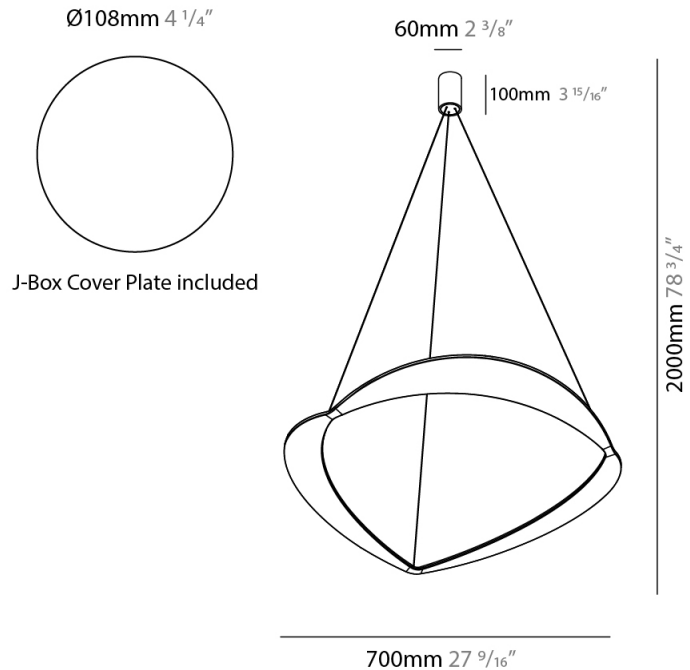

DIADEMA 1 SUSPENSION

D41006-

base number   Finish
Options

PROJECT	_____
TYPE	_____
SPECIFIER	_____
QUANTITY	_____
DATE	_____

1. To build a product code in our configurator select the specify button on the base model # product page
2. To build a manual product code on this datasheet choose from the options listed below in blue font and add the suffix to the base model #

GENERAL

Series: Diadema
Subseries: Diadema 1
Partner: Icone
Division: Design
Installation: Suspension
Product Type: Pendant
Mounting Location: Ceiling
Light Distribution: Indirect

PHYSICAL

Shape: Abstract
Diameter (mm): 700
Diameter (in): 27 ⁹/₁₆
Height (mm): 2000
Height (in): 78 ³/₄
Fixture Finish: WHI / WAM / GLF
Fixture Material: Aluminum

ELECTRICAL

Lamp Type: LED
Total Output Wattage (W): 60
Dimming: Electronic Low Voltage Dimming
Input Voltage (V): 120Vac Direct Line

LED

Number of LEDs: 3
Color Temperature (°K): 3000
Nominal Lumen (lm): 5100
CRI: >90 CRI
Lamp Life (hrs): 50000

OPTICAL

RATINGS AND CERTIFICATIONS

Certified By: Certified for North American Standards
IP rating: IP20