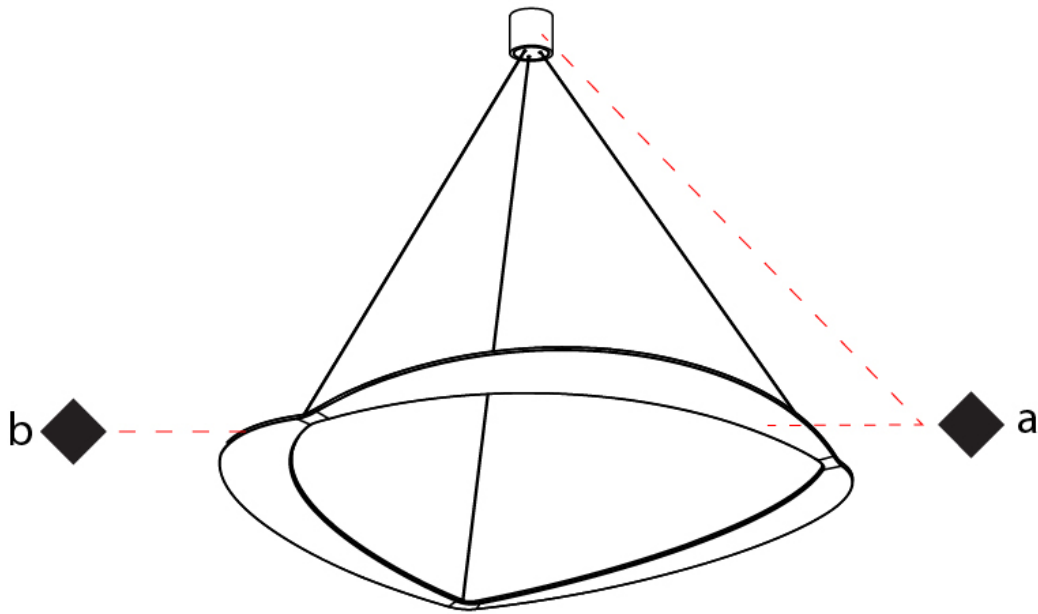

DIADEMA 1 SUSPENSION

D41004-

PROJECT

TYPE

SPECIFIER

QUANTITY

DATE

D