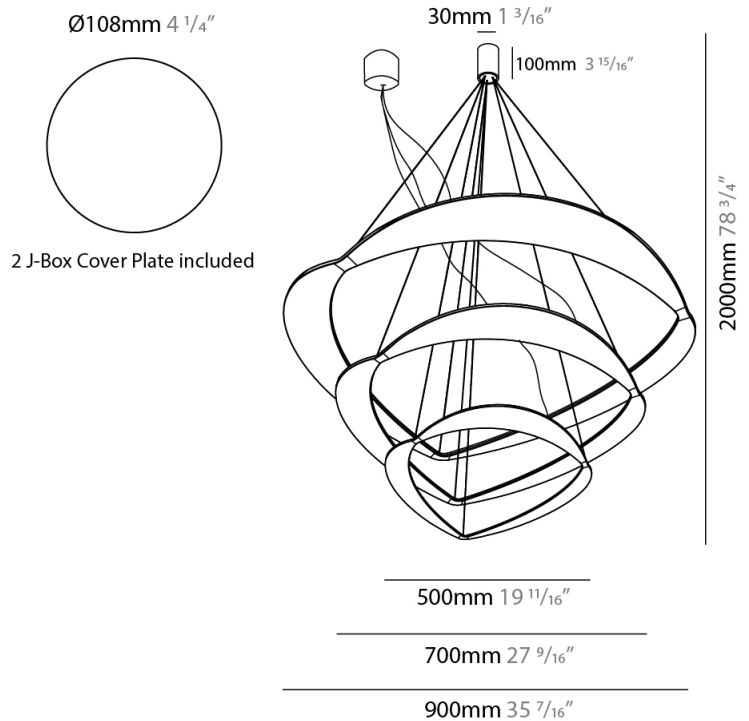

PROJECT	
TYPE	
SPECIFIER	
QUANTITY	
DATE	

DIADEMA 3 DECENTRATED BASE SUSPENSION

D41011-

base number   Finish
Options

1. To build a product code in our configurator select the specify button on the base model # product page
2. To build a manual product code on this datasheet choose from the options listed below in blue font and add the suffix to the base model #

GENERAL

Series: Diadema
Subseries: Diadema 3 Decentrated Base
Partner: Icone
Division: Design
Installation: Suspension
Product Type: Pendant
Mounting Location: Ceiling
Light Distribution: Indirect

PHYSICAL

Shape: Abstract
Diameter (mm): 900
Diameter (in): 35 7/16
Height (mm): 2000
Height (in): 78 3/4
Fixture Finish: WHI / WAM / GLF
Fixture Material: Aluminum

ELECTRICAL

Lamp Type: LED
Input Wattage (W): 3x33
Total Output Wattage (W): 84
Dimming: Non-Dimming / Phase Dimming (120Vac only) / 0-10V Dimming
Driver Included: Yes
Driver Location: Remote
Driver Type: Constant Current - Universal
Driver Class: Class 2
Input Voltage (V): 120 - 277
Constant Current (MA): 1400

LED

Color Temperature (°K): 3000
Nominal Lumen (lm): 16575
CRI: >90 CRI
Lamp Life (hrs): 50000

OPTICAL

RATINGS AND CERTIFICATIONS
Certified By: Certified for North American Standards
IP rating: IP20