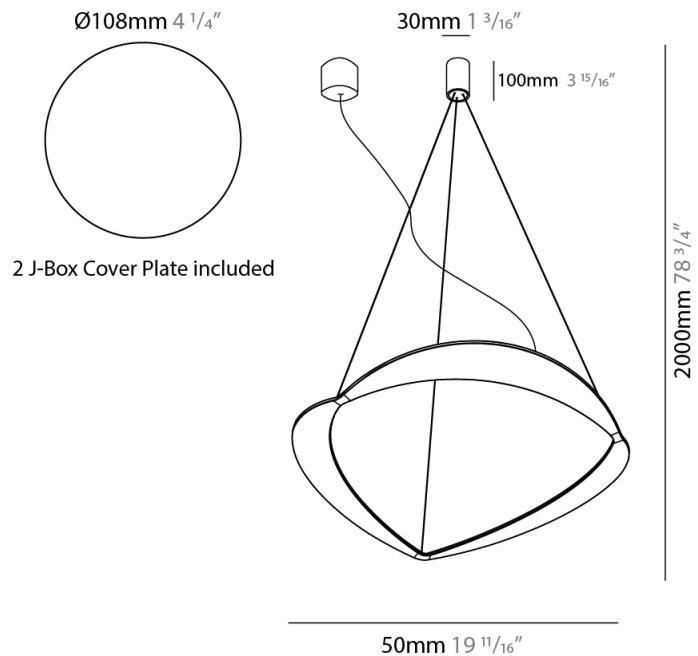

DIADEMA 1 DECENTRATED BASE SUSPENSION

D41009-

base number Finish
Options

PROJECT
TYPE
SPECIFIER
QUANTITY
DATE

1. To build a product code in our configurator select the specify button on the base model # product page
2. To build a manual product code on this datasheet choose from the options listed below in blue font and add the suffix to the base model #

GENERAL

Series: Diadema
Subseries: Diadema 1 Decentrated Base
Partner: Icone
Division: Design
Installation: Suspension
Product Type: Pendant
Mounting Location: Ceiling
Light Distribution: Indirect

PHYSICAL

Shape: Abstract
Diameter (mm): 500
Diameter (in): 19 11/16
Height (mm): 2000
Height (in): 78 3/4
Fixture Finish: WHI / WAM / GLF
Fixture Material: Aluminum

ELECTRICAL

Lamp Type: LED
Total Output Wattage (W): 45
Dimming: Electronic Low Voltage Dimming
Input Voltage (V): 120Vac Direct Line

LED

Number of LEDs: 3
Color Temperature (°K): 3000
Nominal Lumen (lm): 3825
CRI: >90 CRI
Lamp Life (hrs): 50000

OPTICAL

RATINGS AND CERTIFICATIONS

Certified By: Certified for North American Standards
IP rating: IP20