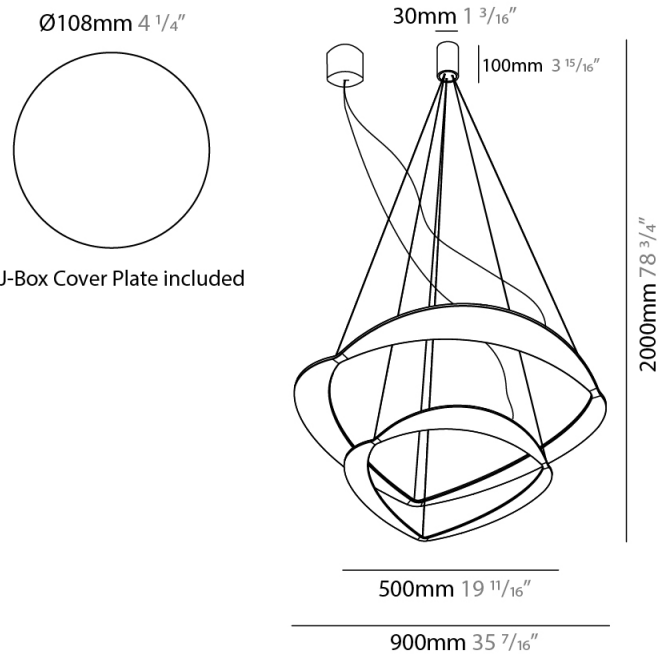

PROJECT	
TYPE	
SPECIFIER	
QUANTITY	
DATE	

DIADEMA 2 DECENTRATED BASE SUSPENSION

D41013-

base number Finish
Options

1. To build a product code in our configurator select the specify button on the base model # product page
2. To build a manual product code on this datasheet choose from the options listed below in blue font and add the suffix to the base model #

GENERAL

Series: Diadema
Subseries: Diadema 2 Decentrated Base
Partner: Icone
Division: Design
Installation: Suspension
Product Type: Pendant
Mounting Location: Ceiling
Light Distribution: Indirect

PHYSICAL

Shape: Abstract
Diameter (mm): 900
Diameter (in): 35 7/16
Height (mm): 2000
Height (in): 78 3/4
Fixture Finish: WHI / WAM / GLF
Fixture Material: Aluminum

ELECTRICAL

Lamp Type: LED
Total Output Wattage (W): 135
Dimming: Electronic Low Voltage Dimming
Input Voltage (V): 120Vac Direct Line

LED

Color Temperature (°K): 3000
Nominal Lumen (lm): 11475
CRI: >90 CRI
Lamp Life (hrs): 50000

OPTICAL

RATINGS AND CERTIFICATIONS

Certified By: Certified for North American Standards
IP rating: IP20

2 J-Box Cover Plate included