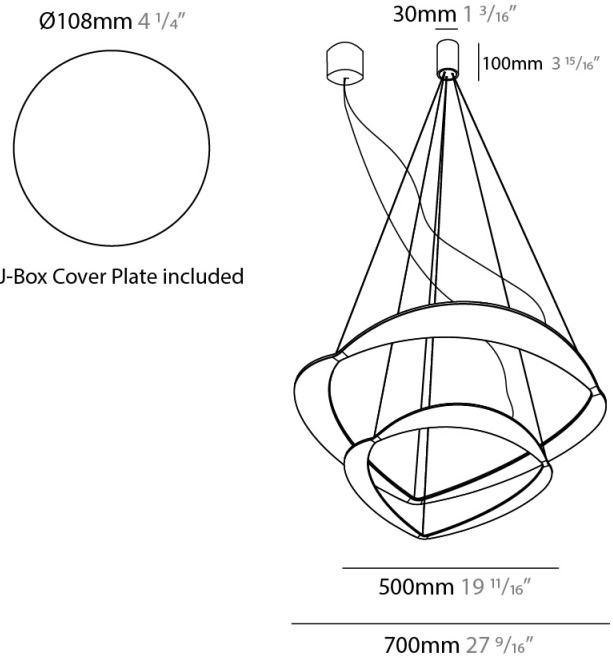

PROJECT	_____
TYPE	_____
SPECIFIER	_____
QUANTITY	_____
DATE	_____

DIADEMA 2 DECENTRATED BASE SUSPENSION

D41015-

base number   Finish
Options

1. To build a product code in our configurator select the specify button on the base model # product page
2. To build a manual product code on this datasheet choose from the options listed below in blue font and add the suffix to the base model #

GENERAL

Series: Diadema
Subseries: Diadema 2 Decentrated Base
Partner: Icone
Division: Design
Installation: Suspension
Product Type: Pendant
Mounting Location: Ceiling
Light Distribution: Indirect

PHYSICAL

Shape: Abstract
Diameter (mm): 700
Diameter (in): 27 ⁹/₁₆
Height (mm): 2000
Height (in): 78 ³/₄
Fixture Finish: WHI / WAM / GLF
Fixture Material: Aluminum

ELECTRICAL

Lamp Type: LED
Total Output Wattage (W): 105
Dimming: Electronic Low Voltage Dimming
Input Voltage (V): 120Vac Direct Line

LED

Color Temperature (°K): 3000
Nominal Lumen (lm): 8925
CRI: >90 CRI
Lamp Life (hrs): 50000

OPTICAL

RATINGS AND CERTIFICATIONS

Certified By: Certified for North American Standards
IP rating: IP20

2 J-Box Cover Plate included