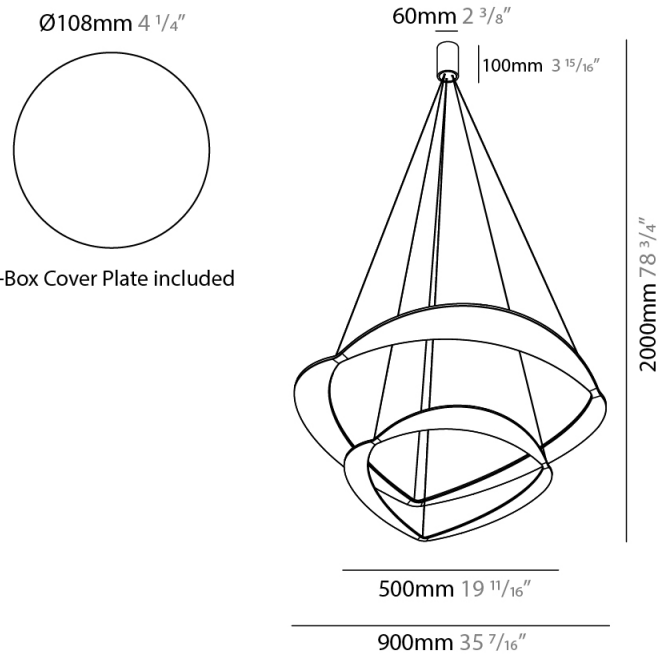

PROJECT	_____
TYPE	_____
SPECIFIER	_____
QUANTITY	_____
DATE	_____

DIADEMA 2 SUSPENSION

D41012-

base number _____
Finish _____
Options _____

1. To build a product code in our configurator select the specify button on the base model # product page
2. To build a manual product code on this datasheet choose from the options listed below in blue font and add the suffix to the base model #

GENERAL

Series: Diadema
Subseries: Diadema 2
Partner: Icone
Division: Design
Installation: Suspension
Product Type: Pendant
Mounting Location: Ceiling
Light Distribution: Indirect

PHYSICAL

Shape: Abstract
Diameter (mm): 900
Diameter (in): 35 7/16
Height (mm): 2000
Height (in): 78 3/4
Fixture Finish: WHI / WAM / GLF
Fixture Material: Aluminum

ELECTRICAL

Lamp Type: LED
Total Output Wattage (W): 135
Dimming: Electronic Low Voltage Dimming
Input Voltage (V): 120Vac Direct Line

LED

Color Temperature (°K): 3000
Nominal Lumen (lm): 11475
CRI: >90 CRI
Lamp Life (hrs): 50000

OPTICAL

RATINGS AND CERTIFICATIONS

Certified By: Certified for North American Standards
IP rating: IP20