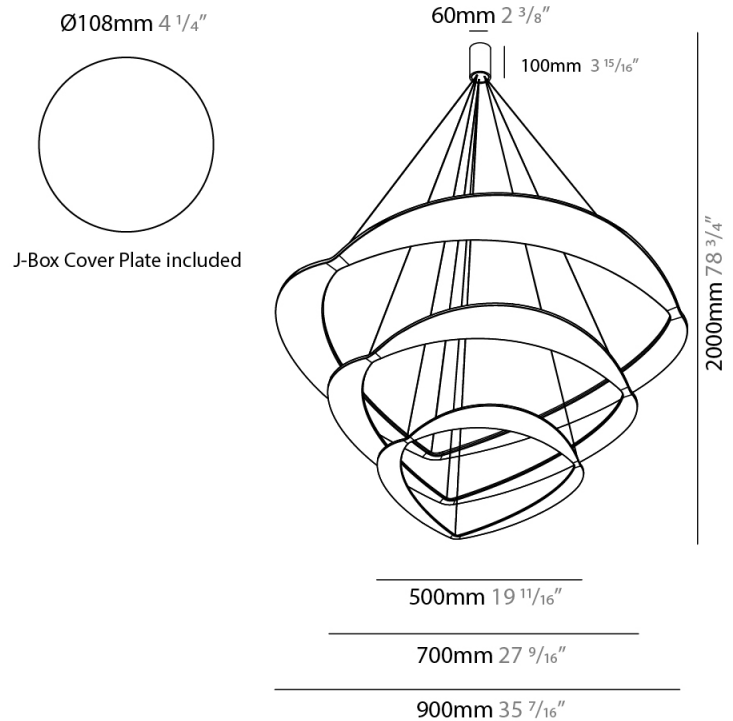

PROJECT	
TYPE	
SPECIFIER	
QUANTITY	
DATE	

DIADEMA 3 SUSPENSION

D41010- : D41010-WHI

base number

1. To build a product code in our configurator select the specify button on the base model # product page
2. To build a manual product code on this datasheet choose from the options listed below in blue font and add the suffix to the base model #

GENERAL

Series: Diadema
Subseries: Diadema 3
Partner: Icone
Division: Design
Installation: Suspension
Product Type: Pendant
Mounting Location: Ceiling
Light Distribution: Indirect

PHYSICAL

Shape: Abstract
Diameter (mm): 900
Diameter (in): 35 7/16
Height (mm): 2000
Height (in): 78 3/4
Weight (kg): 13.6
Weight (lbs): 29.999
Fixture Material: Aluminum

ELECTRICAL

Lamp Type: LED
Total Output Wattage (W): 195
Max. Wattage Per Lamp (W): 15 / 20 / 30
Dimming: Electronic Low Voltage Dimming
Input Voltage (V): 120

LED

Color Temperature (°K): 3000
Nominal Lumen (lm): 16575
CRI: >90 CRI
Lamp Life (hrs): 50000

OPTICAL

RATINGS AND CERTIFICATIONS

Certified By: CSA Certified to UL and CSA Standards
IP rating: IP20