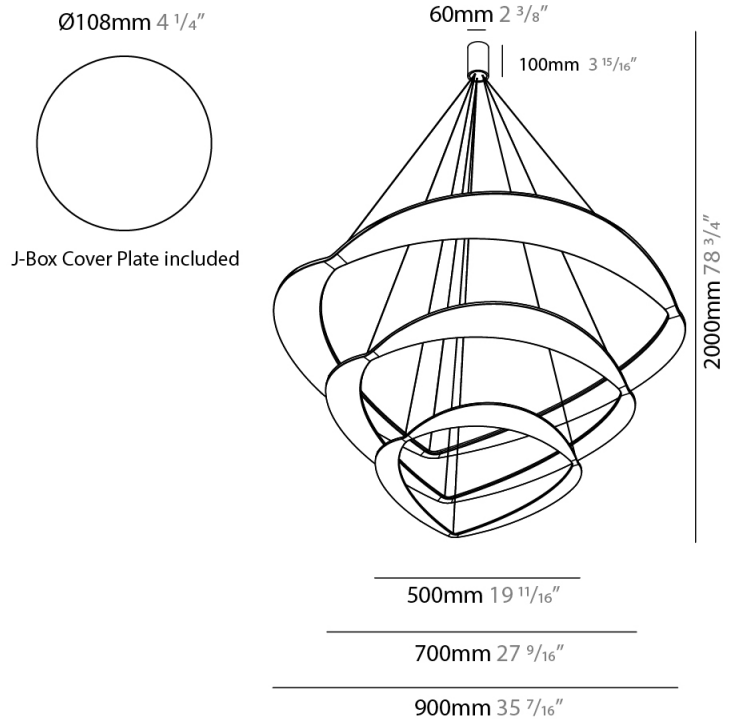

PROJECT	_____
TYPE	_____
SPECIFIER	_____
QUANTITY	_____
DATE	_____

DIADEMA 3 SUSPENSION

D41010-

base number   Finish
Options

1. To build a product code in our configurator select the specify button on the base model # product page
2. To build a manual product code on this datasheet choose from the options listed below in blue font and add the suffix to the base model #

GENERAL

Series: Diadema
Subseries: Diadema 3
Partner: Icone
Division: Design
Installation: Suspension
Product Type: Pendant
Mounting Location: Ceiling
Light Distribution: Indirect

PHYSICAL

Shape: Abstract
Diameter (mm): 900
Diameter (in): 35 7/16
Height (mm): 2000
Height (in): 78 3/4
Fixture Finish: WHI / WAM / GLF
Fixture Material: Aluminum

ELECTRICAL

Lamp Type: LED
Input Wattage (W): 32x3
Total Output Wattage (W): 84
Dimming: Non-Dimming / Phase Dimming (120Vac only) / 0-10V Dimming
Driver Included: No
Driver Location: Remote
Driver Type: Constant Current-Universal
Driver Class: Class 2
Housing: ENCP6
Input Voltage (V): 120 - 277
Constant Current (MA): 1400

LED

Color Temperature (°K): 3000
Nominal Lumen (lm): 16575
CRI: >90 CRI
Lamp Life (hrs): 50000

OPTICAL

RATINGS AND CERTIFICATIONS

Certified By: Certified for North American Standards
IP rating: IP20