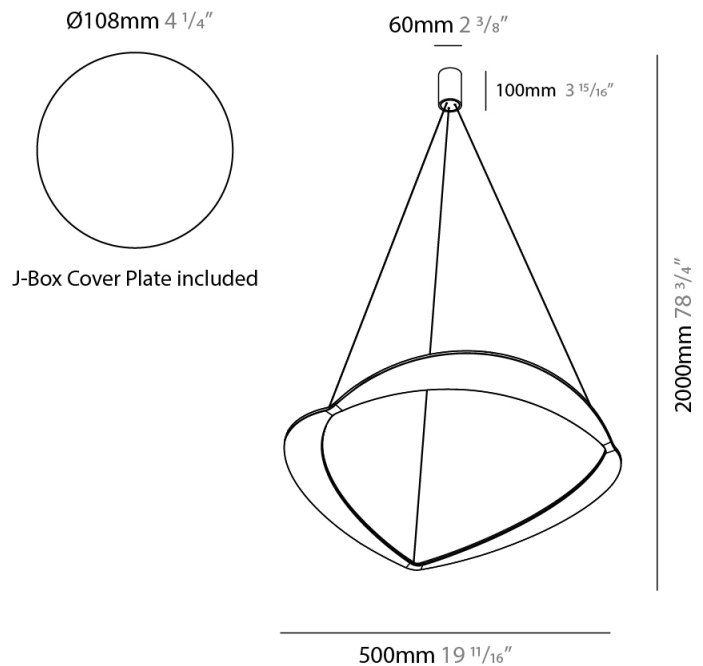

PROJECT	
TYPE	
SPECIFIER	
QUANTITY	
DATE	

DIADEMA 1 SUSPENSION

D41008-

base number   Finish
Options

1. To build a product code in our configurator select the specify button on the base model # product page
2. To build a manual product code on this datasheet choose from the options listed below in blue font and add the suffix to the base model #

GENERAL

Series: Diadema
Subseries: Diadema 1
Partner: Icone
Division: Design
Installation: Suspension
Product Type: Pendant
Mounting Location: Ceiling
Light Distribution: Indirect

PHYSICAL

Shape: Abstract
Diameter (mm): 500
Diameter (in): 19 11/16
Height (mm): 2000
Height (in): 78 3/4
Fixture Finish: WHI / WAM / GLF
Fixture Material: Aluminum

ELECTRICAL

Lamp Type: LED
Total Output Wattage (W): 45
Dimming: Electronic Low Voltage Dimming
Input Voltage (V): 120Vac Direct Line

LED

Number of LEDs: 3
Color Temperature (°K): 3000
Nominal Lumen (lm): 3825
CRI: >90 CRI
Lamp Life (hrs): 50000

OPTICAL

RATINGS AND CERTIFICATIONS

Certified By: Certified for North American Standards
IP rating: IP20