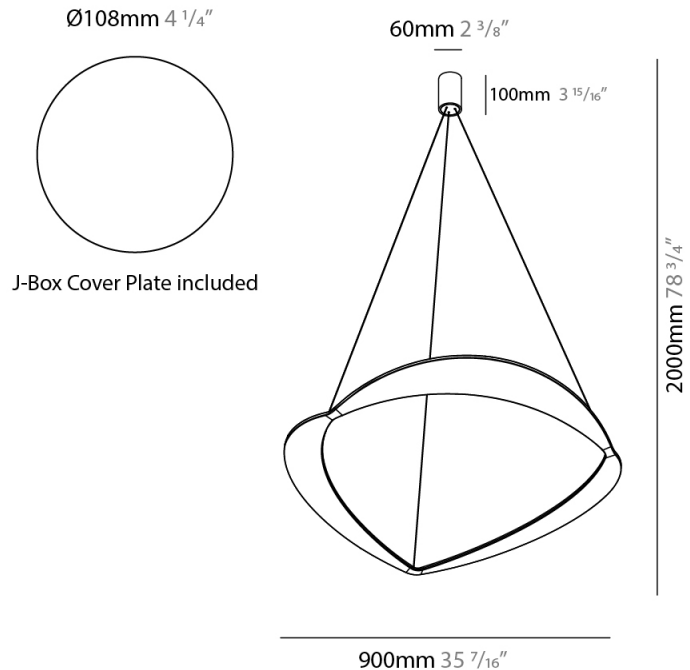

PROJECT	_____
TYPE	_____
SPECIFIER	_____
QUANTITY	_____
DATE	_____

DIADEMA 1 SUSPENSION

D41004-

base number   Finish
Options

1. To build a product code in our configurator select the specify button on the base model # product page
2. To build a manual product code on this datasheet choose from the options listed below in blue font and add the suffix to the base model #

GENERAL

Series: Diadema
Subseries: Diadema 1
Partner: Icone
Division: Design
Installation: Suspension
Product Type: Pendant
Mounting Location: Ceiling
Light Distribution: Indirect

PHYSICAL

Shape: Abstract
Diameter (mm): 900
Diameter (in): 35 7/16
Height (mm): 2000
Height (in): 78 3/4
Fixture Finish: WHI / WAM / GLF
Fixture Material: Aluminum

ELECTRICAL

Lamp Type: LED
Total Output Wattage (W): 90
Dimming: Electronic Low Voltage Dimming
Input Voltage (V): 120Vac Direct Line

LED

Number of LEDs: 3
Color Temperature (°K): 3000
Nominal Lumen (lm): 7650
CRI: >90 CRI
Lamp Life (hrs): 50000

OPTICAL

RATINGS AND CERTIFICATIONS

Certified By: Certified for North American Standards
IP rating: IP20