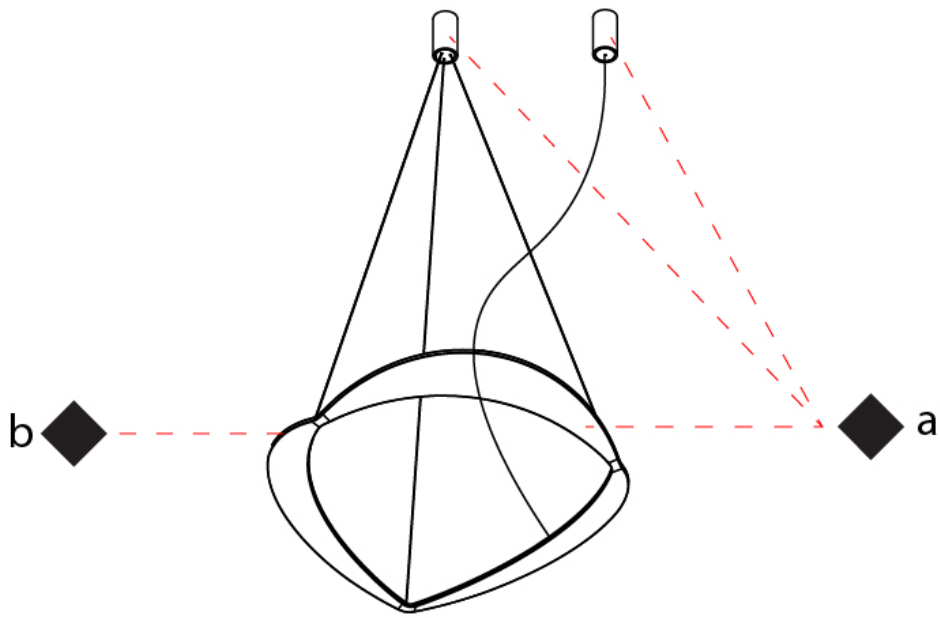

PROJECT
TYPE
SPECIFIER
QUANTITY
DATE

DIADEMA 1 DECENTRATED BASE SUSPENSION

D41009-

D