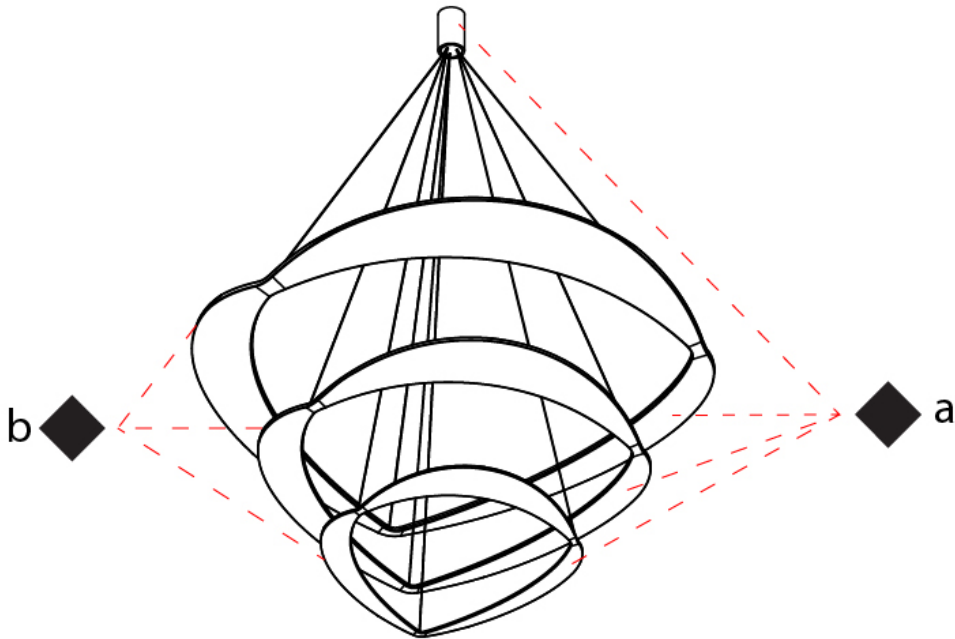

DIADEMA 3 SUSPENSION

D41010- : D41010-WHI

PROJECT

TYPE

SPECIFIER

QUANTITY

DATE

D