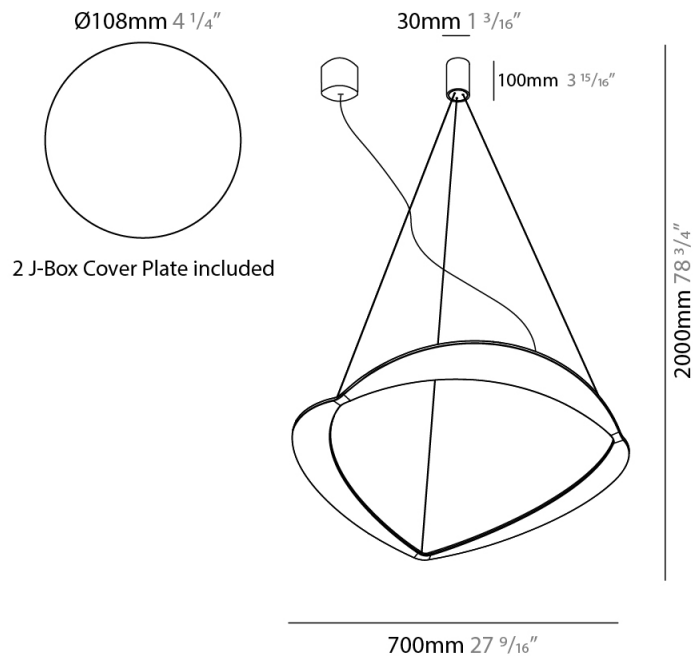

DIADEMA 1 DECENTRATED BASE SUSPENSION

D41007-

base number   Finish
Options

PROJECT	_____
TYPE	_____
SPECIFIER	_____
QUANTITY	_____
DATE	_____

1. To build a product code in our configurator select the specify button on the base model # product page
2. To build a manual product code on this datasheet choose from the options listed below in blue font and add the suffix to the base model #

GENERAL

Series: Diadema
Subseries: Diadema 1 Decentrated Base
Brand: Icone
Division: Design
Mounting Type: Suspension
Mounting Location: Ceiling
Subcategory: Pendant

PHYSICAL

Shape: Abstract
Diameter (mm): 700
Diameter (in): 27 ⁹/₁₆
Height (mm): 2000
Height (in): 78 ³/₄
Light Distribution: Indirect
Fixture Finish: WHI / WAM / GLF
Fixture Material: Aluminum

ELECTRICAL

Lamp Type: LED
Total Output Wattage (W): 60
Dimming: Electronic Low Voltage Dimming
Input Voltage (V): 120Vac Direct Line

LED

Number of LEDs: 3
Color Temperature (°K): 3000
Nominal Lumen (lm): 5100
CRI: >90 CRI
Lamp Life (hrs): 50000

OPTICAL

RATINGS AND CERTIFICATIONS

Certified By: Certified for North American Standards
IP rating: IP20