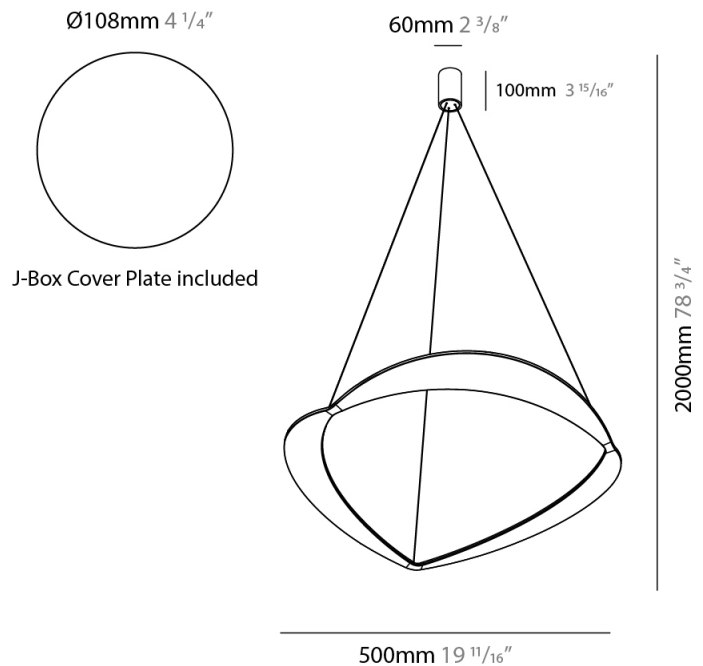

PROJECT	_____
TYPE	_____
SPECIFIER	_____
QUANTITY	_____
DATE	_____

DIADEMA 1 SUSPENSION

D41008-

base number   Finish
Options

1. To build a product code in our configurator select the specify button on the base model # product page
2. To build a manual product code on this datasheet choose from the options listed below in blue font and add the suffix to the base model #

GENERAL

Series: Diadema
Subseries: Diadema 1
Brand: Icone
Division: Design
Mounting Type: Suspension
Mounting Location: Ceiling
Subcategory: Pendant

PHYSICAL

Shape: Abstract
Diameter (mm): 500
Diameter (in): 19 11/16
Height (mm): 2000
Height (in): 78 3/4
Light Distribution: Indirect
Fixture Finish: WHI / WAM / GLF
Fixture Material: Aluminum

ELECTRICAL

Lamp Type: LED
Total Output Wattage (W): 45
Dimming: Electronic Low Voltage Dimming
Input Voltage (V): 120Vac Direct Line

LED

Number of LEDs: 3
Color Temperature (°K): 3000
Nominal Lumen (lm): 3825
CRI: >90 CRI
Lamp Life (hrs): 50000

OPTICAL

RATINGS AND CERTIFICATIONS

Certified By: Certified for North American Standards
IP rating: IP20