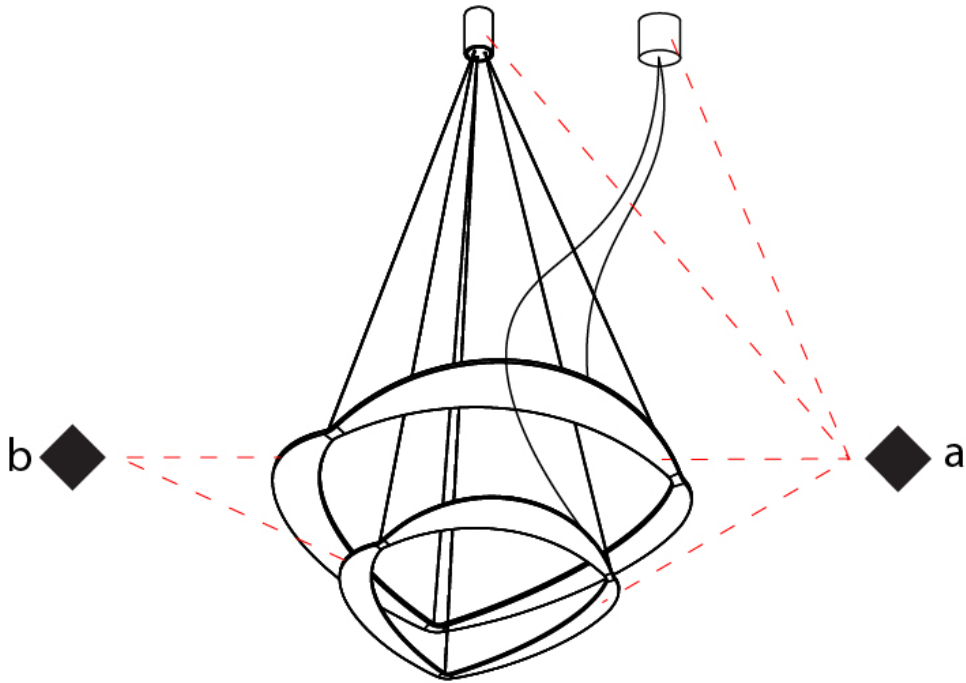

DIADEMA 2 DECENTRATED BASE SUSPENSION

D41015-

PROJECT	_____
TYPE	_____
SPECIFIER	_____
QUANTITY	_____
DATE	_____