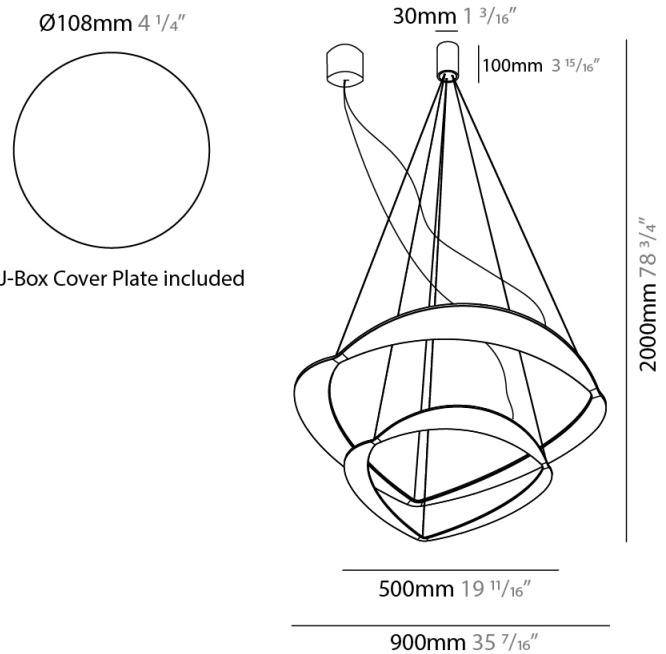

PROJECT	_____
TYPE	_____
SPECIFIER	_____
QUANTITY	_____
DATE	_____

DIADEMA 2 DECENTRATED BASE SUSPENSION

D41013-

base number   Finish
Options

1. To build a product code in our configurator select the specify button on the base model # product page
2. To build a manual product code on this datasheet choose from the options listed below in blue font and add the suffix to the base model #

GENERAL

Series: Diadema
Subseries: Diadema 2 Decentrated Base
Brand: Icone
Division: Design
Mounting Type: Suspension
Mounting Location: Ceiling
Subcategory: Pendant

PHYSICAL

Shape: Abstract
Diameter (mm): 900
Diameter (in): 35 ⁷/₁₆
Height (mm): 2000
Height (in): 78 ³/₄
Light Distribution: Indirect
Fixture Finish: WHI / WAM / GLF
Fixture Material: Aluminum

ELECTRICAL

Lamp Type: LED
Total Output Wattage (W): 135
Dimming: Electronic Low Voltage Dimming
Input Voltage (V): 120Vac Direct Line

LED

Color Temperature (°K): 3000
Nominal Lumen (lm): 11475
CRI: >90 CRI
Lamp Life (hrs): 50000

OPTICAL

RATINGS AND CERTIFICATIONS

Certified By: Certified for North American Standards
IP rating: IP20

2 J-Box Cover Plate included