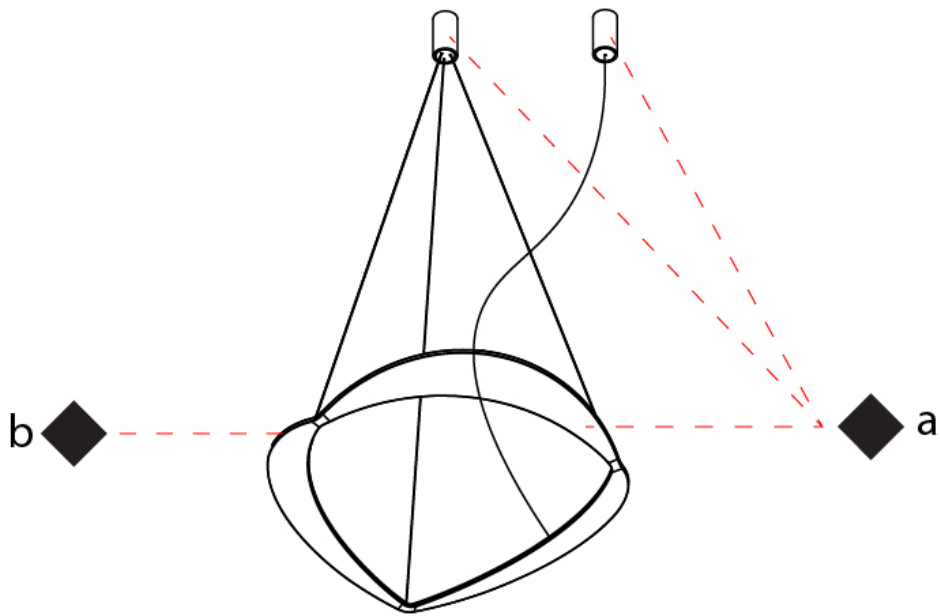

DIADEMA 1 DECENTRATED BASE SUSPENSION

D41009-

PROJECT

TYPE

SPECIFIER

QUANTITY

DATE

D