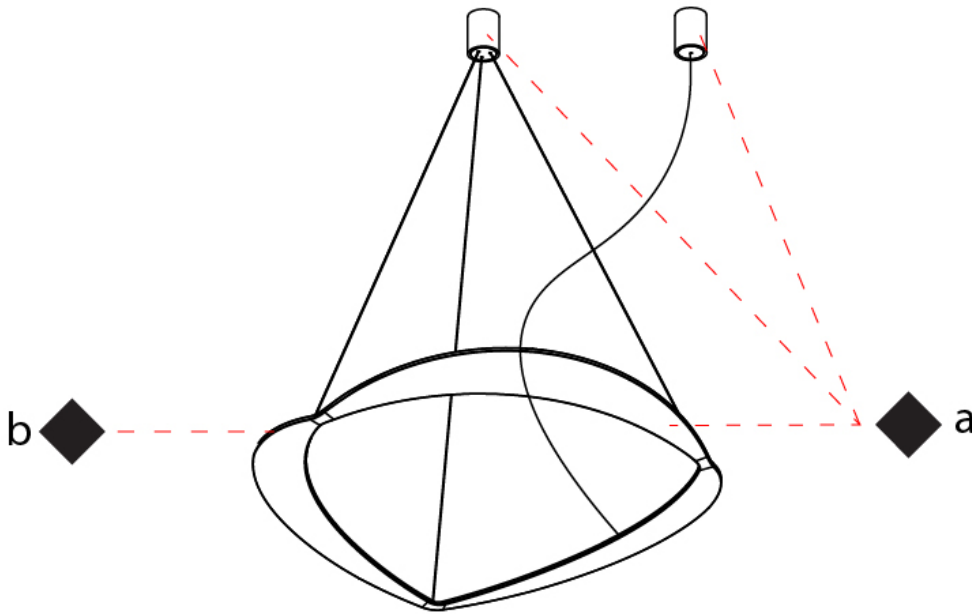

DIADEMA 1 DECENTRATED BASE SUSPENSION

D41007-

D