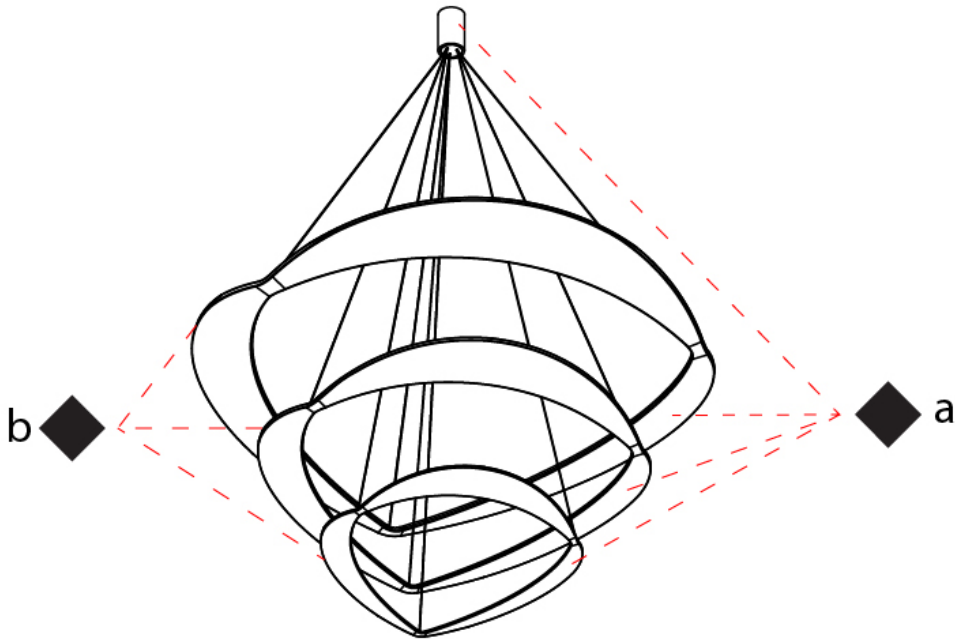

DIADEMA 3 SUSPENSION

D41010-

PROJECT _____

TYPE _____

SPECIFIER _____

QUANTITY _____

DATE _____