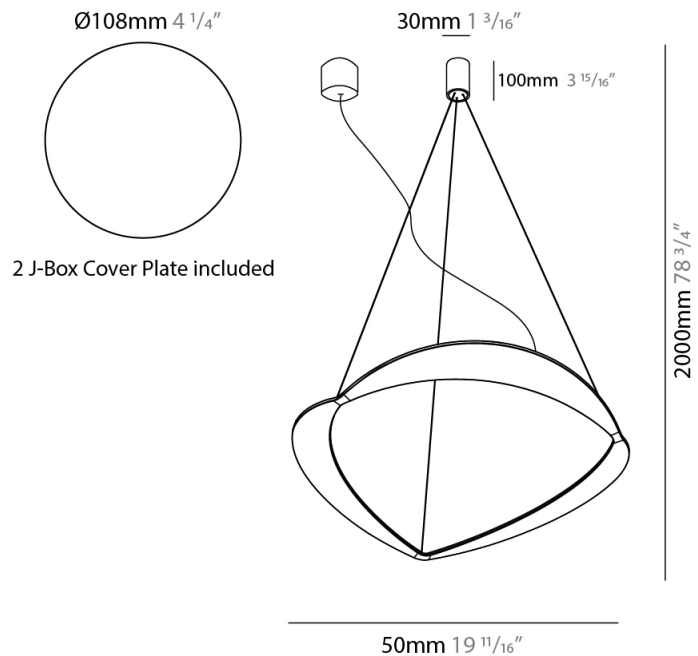

PROJECT	_____
TYPE	_____
SPECIFIER	_____
QUANTITY	_____
DATE	_____

DIADEMA 1 DECENTRATED BASE SUSPENSION

D41009-

base number   Finish
Options

1. To build a product code in our configurator select the specify button on the base model # product page
2. To build a manual product code on this datasheet choose from the options listed below in blue font and add the suffix to the base model #

GENERAL

Series: Diadema
Subseries: Diadema 1 Decentrated Base
Brand: Icone
Division: Design
Mounting Type: Suspension
Mounting Location: Ceiling
Subcategory: Pendant

PHYSICAL

Shape: Abstract
Diameter (mm): 500
Diameter (in): 19 ¹⁵/₁₆
Height (mm): 2000
Height (in): 78 ³/₄
Light Distribution: Indirect
Fixture Finish: WHI / WAM / GLF
Fixture Material: Aluminum

ELECTRICAL

Lamp Type: LED
Total Output Wattage (W): 45
Dimming: Electronic Low Voltage Dimming
Input Voltage (V): 120Vac Direct Line

LED

Number of LEDs: 3
Color Temperature (°K): 3000
Nominal Lumen (lm): 3825
CRI: >90 CRI
Lamp Life (hrs): 50000

OPTICAL

RATINGS AND CERTIFICATIONS

Certified By: Certified for North American Standards
IP rating: IP20