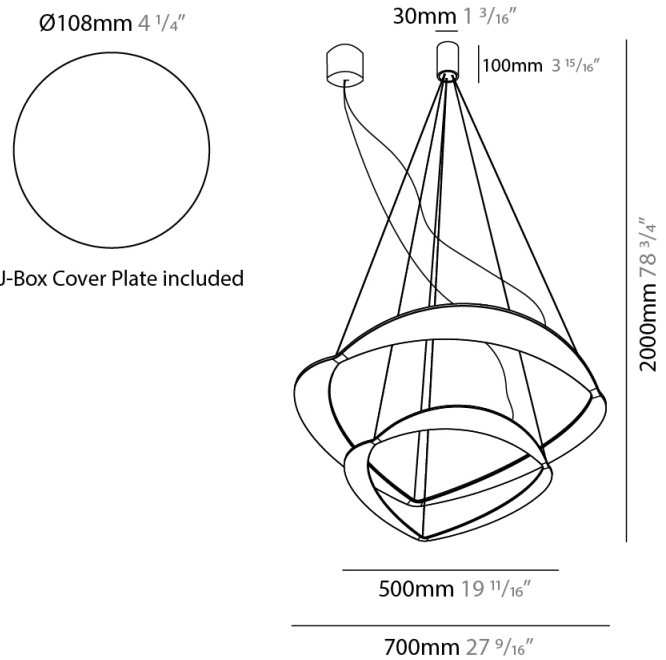

PROJECT	
TYPE	
SPECIFIER	
QUANTITY	
DATE	

DIADEMA 2 DECENTRATED BASE SUSPENSION

D41015-

base number   Finish
Options

1. To build a product code in our configurator select the specify button on the base model # product page
2. To build a manual product code on this datasheet choose from the options listed below in blue font and add the suffix to the base model #

GENERAL

Series: Diadema
Subseries: Diadema 2 Decentrated Base
Brand: Icone
Division: Design
Mounting Type: Suspension
Mounting Location: Ceiling
Subcategory: Pendant

PHYSICAL

Shape: Abstract
Diameter (mm): 700
Diameter (in): 27 ⁹/₁₆
Height (mm): 2000
Height (in): 78 ³/₄
Light Distribution: Indirect
Fixture Finish: WHI / WAM / GLF
Fixture Material: Aluminum

ELECTRICAL

Lamp Type: LED
Total Output Wattage (W): 105
Dimming: Electronic Low Voltage Dimming
Input Voltage (V): 120Vac Direct Line

LED

Color Temperature (°K): 3000
Nominal Lumen (lm): 8925
CRI: >90 CRI
Lamp Life (hrs): 50000

OPTICAL

RATINGS AND CERTIFICATIONS

Certified By: Certified for North American Standards
IP rating: IP20