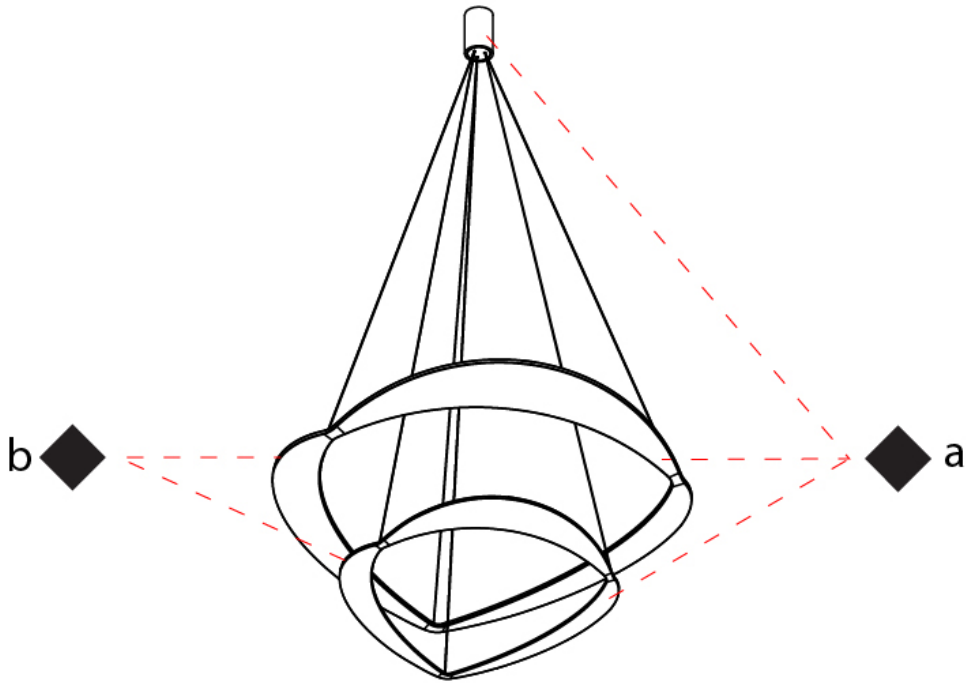

DIADEMA 2 SUSPENSION

D41014-

PROJECT	_____
TYPE	_____
SPECIFIER	_____
QUANTITY	_____
DATE	_____