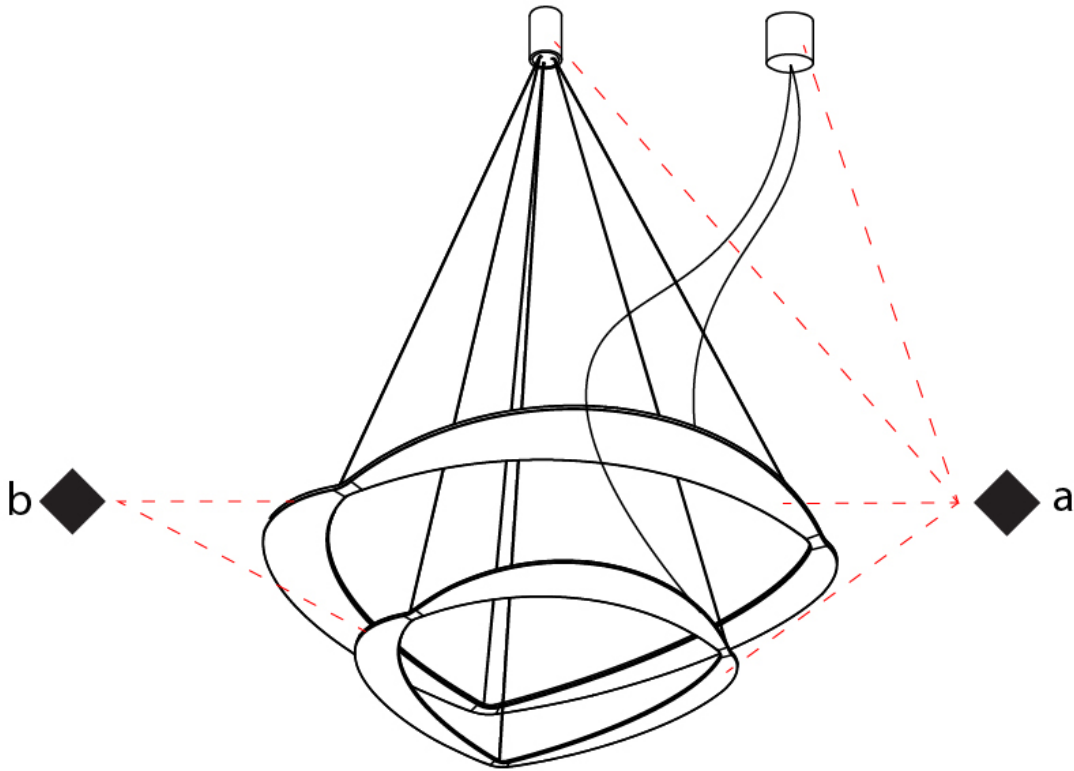

DIADEMA 2 DECENTRATED BASE SUSPENSION

D41013-

PROJECT	_____
TYPE	_____
SPECIFIER	_____
QUANTITY	_____
DATE	_____