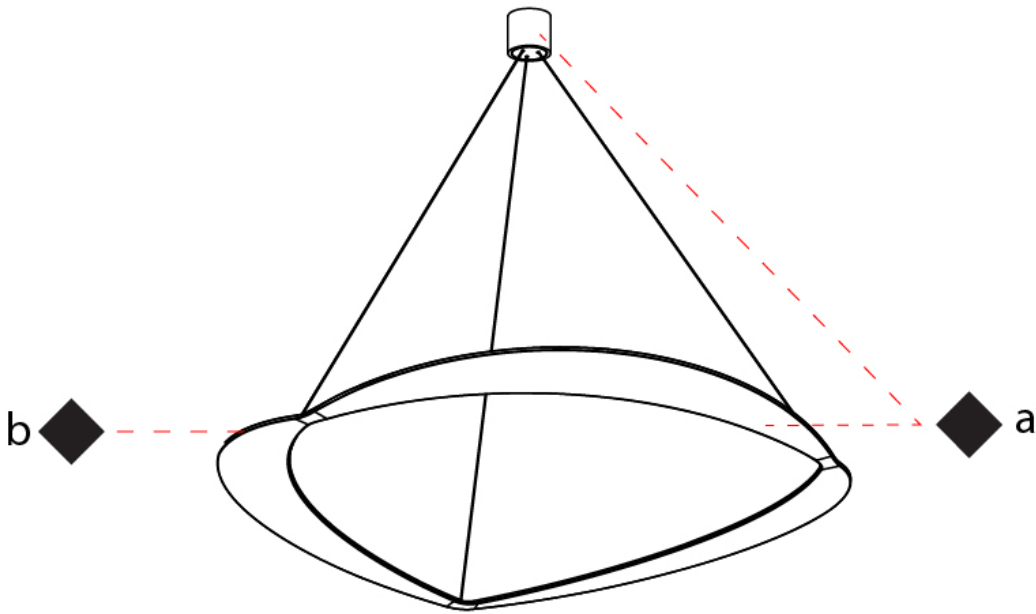

DIADEMA 1 SUSPENSION

D41004-

PROJECT _____

TYPE _____

SPECIFIER _____

QUANTITY _____

DATE _____