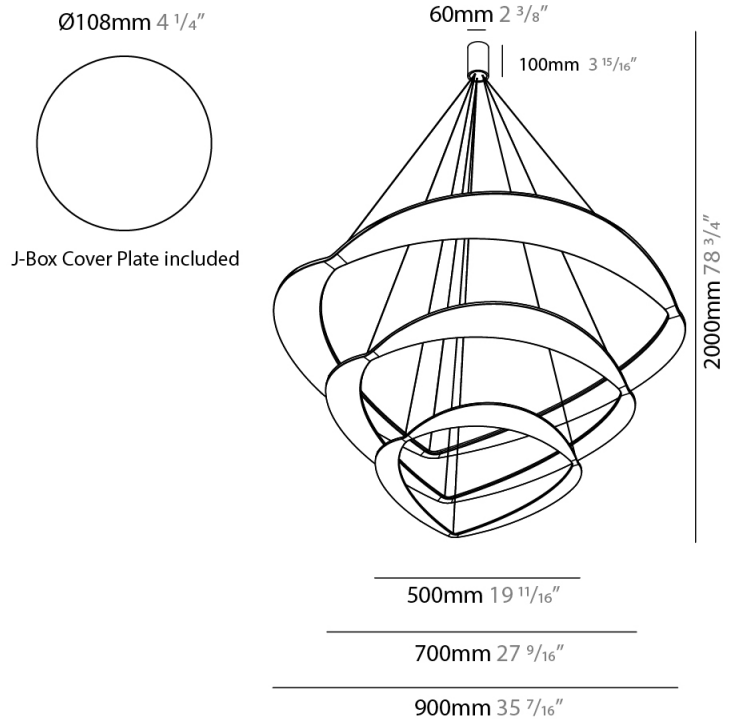

PROJECT	_____
TYPE	_____
SPECIFIER	_____
QUANTITY	_____
DATE	_____

DIADEMA 3 SUSPENSION

D41010-

base number   Finish
Options

1. To build a product code in our configurator select the specify button on the base model # product page
2. To build a manual product code on this datasheet choose from the options listed below in blue font and add the suffix to the base model #

GENERAL

Series: Diadema
Subseries: Diadema 3
Brand: Icone
Division: Design
Mounting Type: Suspension
Mounting Location: Ceiling
Subcategory: Pendant

PHYSICAL

Shape: Abstract
Diameter (mm): 900
Diameter (in): 35 7/16
Height (mm): 2000
Height (in): 78 3/4
Light Distribution: Indirect
Fixture Finish: WHI / WAM / GLF
Fixture Material: Aluminum

ELECTRICAL

Lamp Type: LED
Total Output Wattage (W): 195
Dimming: Electronic Low Voltage Dimming
Input Voltage (V): 120Vac Direct Line

LED

Color Temperature (°K): 3000
Nominal Lumen (lm): 16575
CRI: >90 CRI
Lamp Life (hrs): 50000

OPTICAL

RATINGS AND CERTIFICATIONS

Certified By: Certified for North American Standards
IP rating: IP20