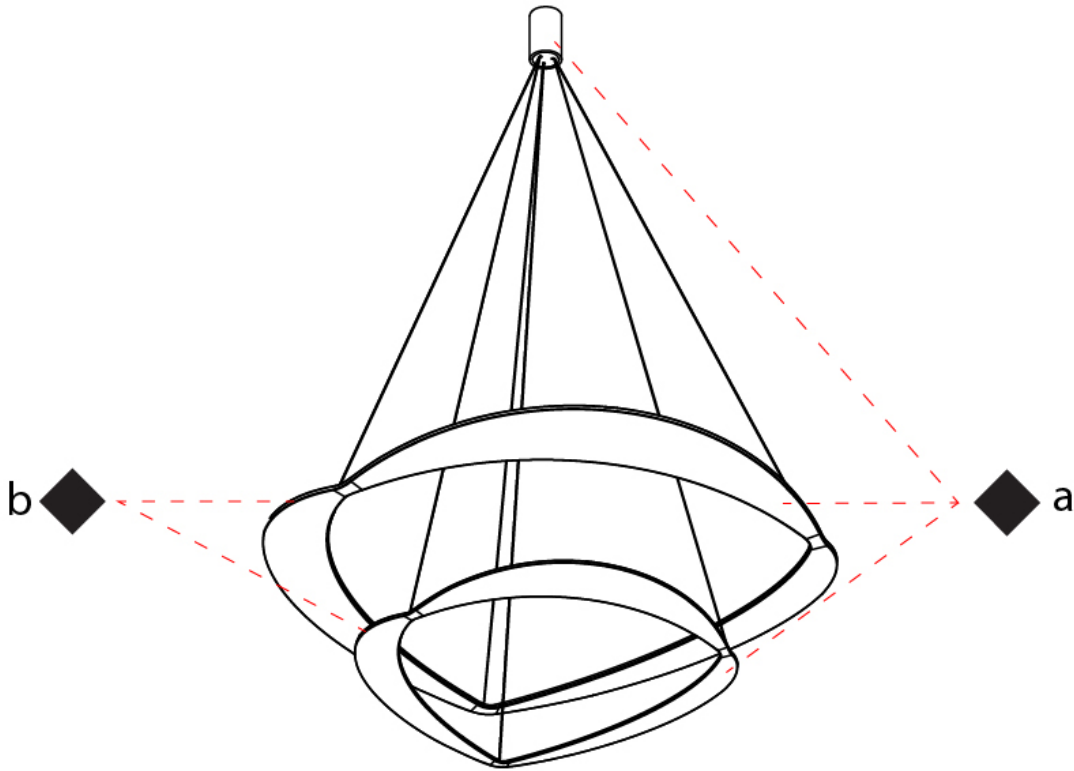

DIADEMA 2 SUSPENSION

D41012-

PROJECT _____

TYPE _____

SPECIFIER _____

QUANTITY _____

DATE _____