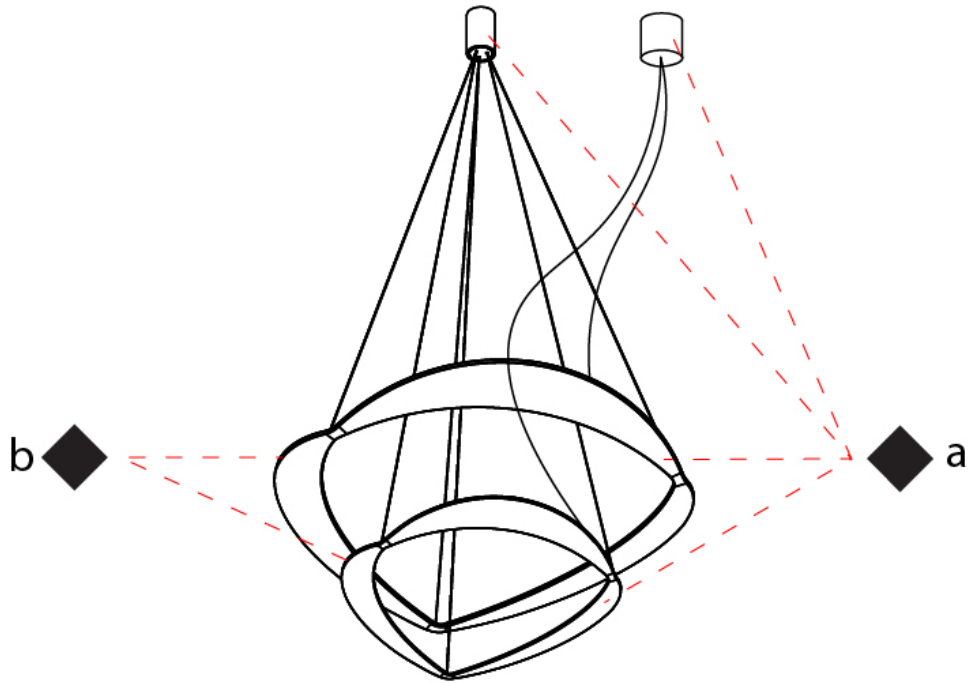

DIADEMA 2 DECENTRATED BASE SUSPENSION

D41015-

PROJECT

TYPE

SPECIFIER

QUANTITY

DATE