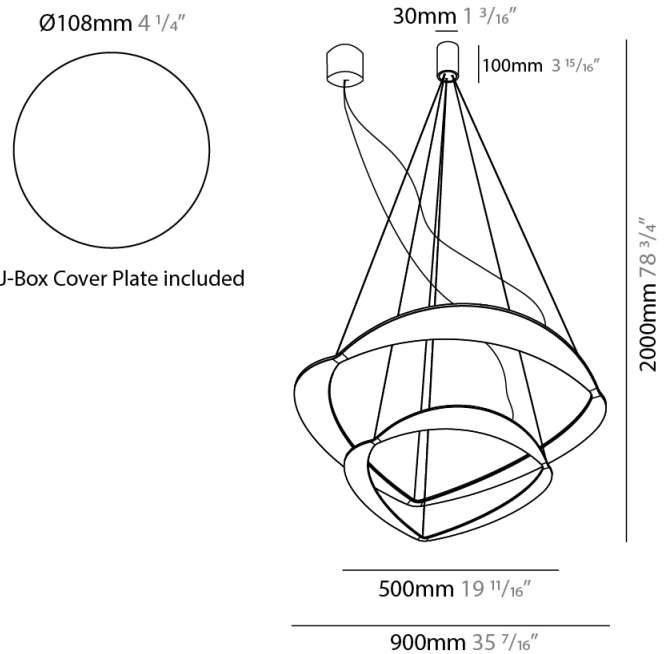

PROJECT	
TYPE	
SPECIFIER	
QUANTITY	
DATE	

DIADEMA 2 DECENTRATED BASE SUSPENSION

D41013-

base number   Finish
Options

1. To build a product code in our configurator select the specify button on the base model # product page
2. To build a manual product code on this datasheet choose from the options listed below in blue font and add the suffix to the base model #

GENERAL

Series: Diadema
Subseries: Diadema 2 Decentrated Base
Brand: Icone
Division: Design
Mounting Type: Suspension
Mounting Location: Ceiling
Subcategory: Pendant

PHYSICAL

Shape: Abstract
Diameter (mm): 900
Diameter (in): 35 ⁷/₁₆
Height (mm): 2000
Height (in): 78 ³/₄
Light Distribution: Indirect
Fixture Finish: WHI / WAM / GLF
Fixture Material: Aluminum

ELECTRICAL

Lamp Type: LED
Total Output Wattage (W): 135
Dimming: Electronic Low Voltage Dimming
Input Voltage (V): 120Vac Direct Line

LED

Color Temperature (°K): 3000
Nominal Lumen (lm): 11475
CRI: >90 CRI
Lamp Life (hrs): 50000

OPTICAL

RATINGS AND CERTIFICATIONS

Certified By: Certified for North American Standards
IP rating: IP20

2 J-Box Cover Plate included