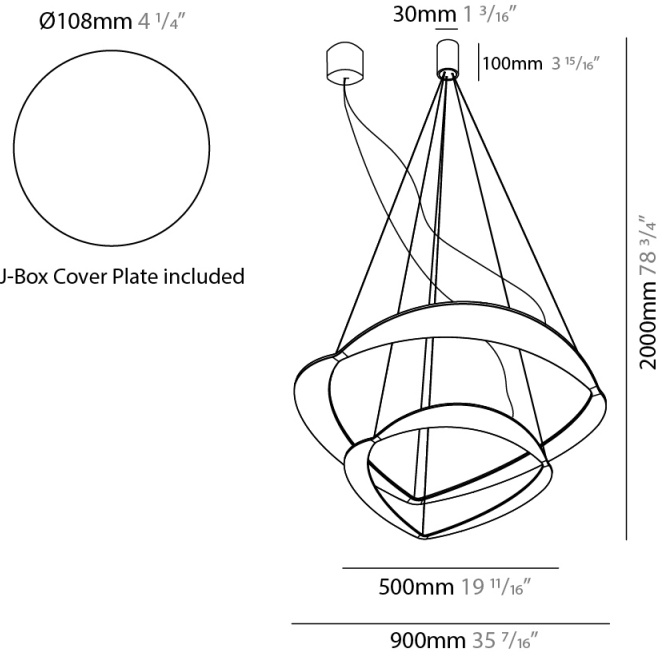

PROJECT	_____
TYPE	_____
SPECIFIER	_____
QUANTITY	_____
DATE	_____

DIADEMA 2 DECENTRATED BASE SUSPENSION

D41013-

base number   Finish
Options

1. To build a product code in our configurator select the specify button on the base model # product page
2. To build a manual product code on this datasheet choose from the options listed below in blue font and add the suffix to the base model #

GENERAL

Series: Diadema
Subseries: Diadema 2 Decentrated Base
Brand: Icone
Division: Design
Mounting Type: Suspension
Mounting Location: Ceiling
Subcategory: Pendant

PHYSICAL

Shape: Abstract
Diameter (mm): 900
Diameter (in): 35 ⁷/₁₆
Height (mm): 2000
Height (in): 78 ³/₄
Light Distribution: Indirect
Fixture Finish: WHI / WAM / GLF
Fixture Material: Aluminum

ELECTRICAL

Lamp Type: LED
Total Output Wattage (W): 135
Dimming: Electronic Low Voltage Dimming
Input Voltage (V): 120Vac Direct Line

LED

Color Temperature (°K): 3000
Nominal Lumen (lm): 11475
CRI: >90 CRI
Lamp Life (hrs): 50000

OPTICAL

RATINGS AND CERTIFICATIONS

Certified By: Certified for North American Standards
IP rating: IP20

2 J-Box Cover Plate included