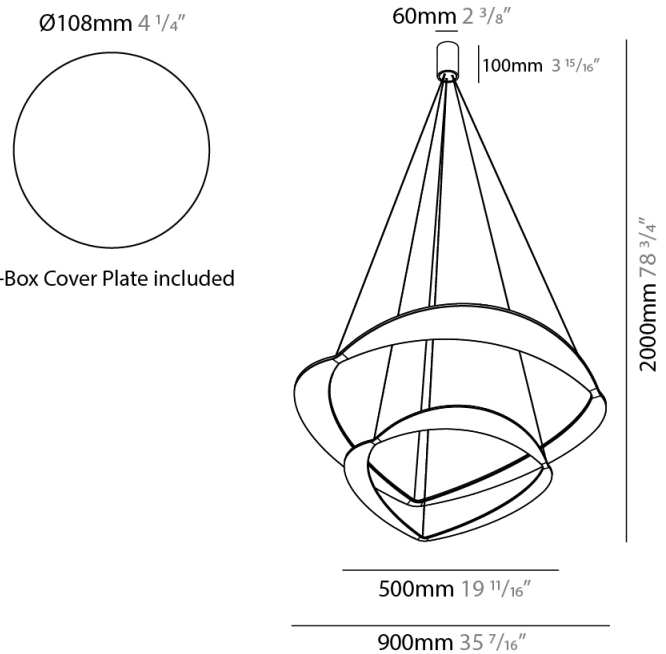

PROJECT	_____
TYPE	_____
SPECIFIER	_____
QUANTITY	_____
DATE	_____

DIADEMA 2 SUSPENSION

D41012-

base number   Finish
Options

1. To build a product code in our configurator select the specify button on the base model # product page
2. To build a manual product code on this datasheet choose from the options listed below in blue font and add the suffix to the base model #

GENERAL

Series: Diadema
Subseries: Diadema 2
Brand: Icone
Division: Design
Mounting Type: Suspension
Mounting Location: Ceiling
Subcategory: Pendant

PHYSICAL

Shape: Abstract
Diameter (mm): 900
Diameter (in): 35 7/16
Height (mm): 2000
Height (in): 78 3/4
Light Distribution: Indirect
Fixture Finish: WHI / WAM / GLF
Fixture Material: Aluminum

ELECTRICAL

Lamp Type: LED
Total Output Wattage (W): 135
Dimming: Electronic Low Voltage Dimming
Input Voltage (V): 120Vac Direct Line

LED

Color Temperature (°K): 3000
Nominal Lumen (lm): 11475
CRI: >90 CRI
Lamp Life (hrs): 50000

OPTICAL

RATINGS AND CERTIFICATIONS

Certified By: Certified for North American Standards
IP rating: IP20