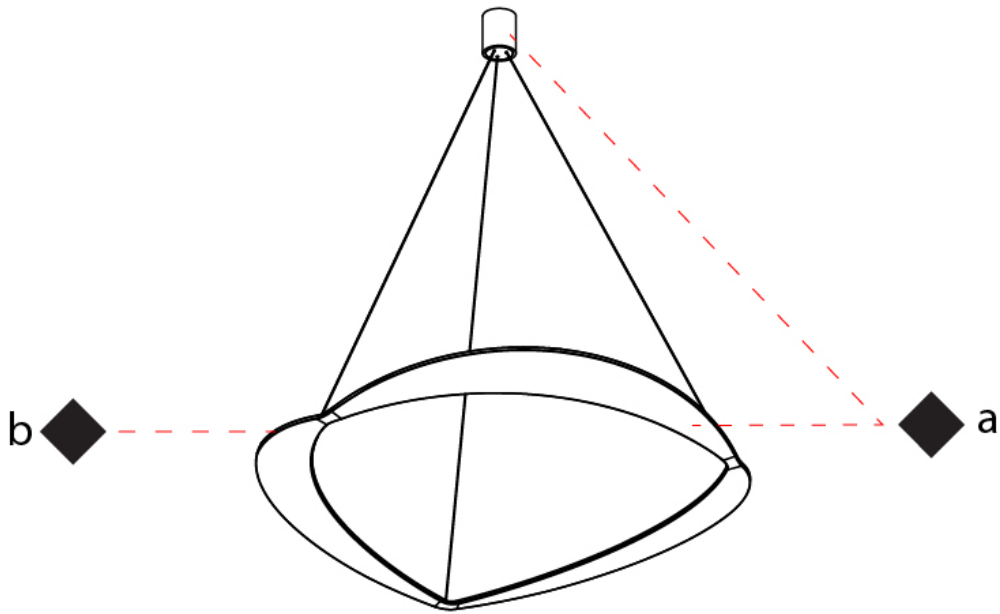

DIADEMA 1 SUSPENSION

D41006-

PROJECT

TYPE

SPECIFIER

QUANTITY

DATE

D