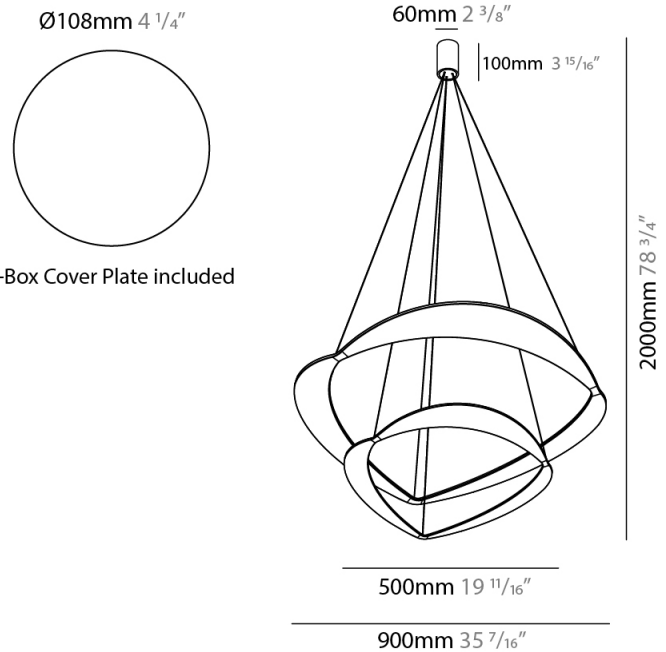

PROJECT	_____
TYPE	_____
SPECIFIER	_____
QUANTITY	_____
DATE	_____

DIADEMA 2 SUSPENSION

D41012-

base number   Finish
Options

1. To build a product code in our configurator select the specify button on the base model # product page
2. To build a manual product code on this datasheet choose from the options listed below in blue font and add the suffix to the base model #

GENERAL

Series: Diadema
Subseries: Diadema 2
Brand: Icone
Division: Design
Mounting Type: Suspension
Mounting Location: Ceiling
Subcategory: Pendant

PHYSICAL

Shape: Abstract
Diameter (mm): 900
Diameter (in): 35 ⁷/₁₆
Height (mm): 2000
Height (in): 78 ³/₄
Light Distribution: Indirect
Fixture Finish: WHI / WAM / GLF
Fixture Material: Aluminum

ELECTRICAL

Lamp Type: LED
Total Output Wattage (W): 135
Dimming: Electronic Low Voltage Dimming
Input Voltage (V): 120Vac Direct Line

LED

Color Temperature (°K): 3000
Nominal Lumen (lm): 11475
CRI: >90 CRI
Lamp Life (hrs): 50000

OPTICAL

RATINGS AND CERTIFICATIONS

Certified By: Certified for North American Standards
IP rating: IP20