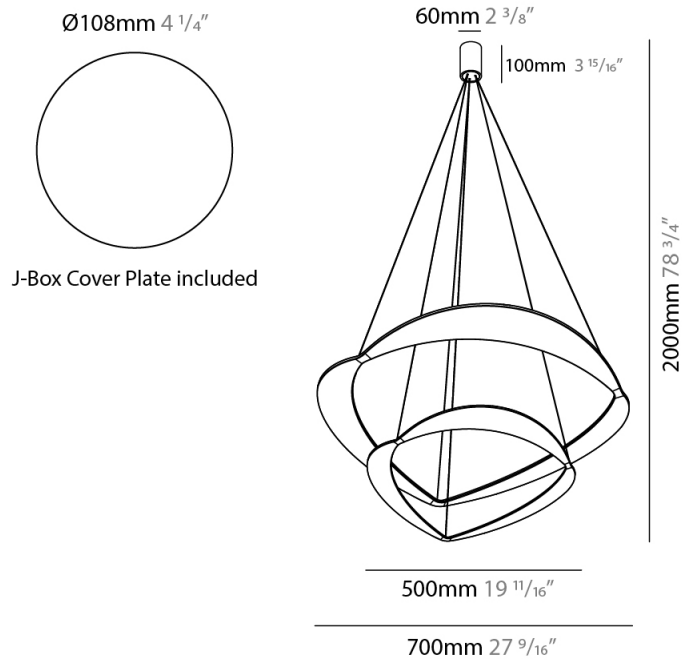

PROJECT	
TYPE	
SPECIFIER	
QUANTITY	
DATE	

DIADEMA 2 SUSPENSION

D41014-

base number   Finish
Options

1. To build a product code in our configurator select the specify button on the base model # product page
2. To build a manual product code on this datasheet choose from the options listed below in blue font and add the suffix to the base model #

GENERAL

Series: Diadema
Subseries: Diadema 2
Brand: Icone
Division: Design
Mounting Type: Suspension
Mounting Location: Ceiling
Subcategory: Pendant

PHYSICAL

Shape: Abstract
Diameter (mm): 700
Diameter (in): 27 ⁹/₁₆
Height (mm): 2000
Height (in): 78 ³/₄
Light Distribution: Indirect
Fixture Finish: WHI / WAM / GLF
Fixture Material: Aluminum

ELECTRICAL

Lamp Type: LED
Total Output Wattage (W): 105
Dimming: Electronic Low Voltage Dimming
Input Voltage (V): 120Vac Direct Line

LED

Color Temperature (°K): 3000
Nominal Lumen (lm): 8925
CRI: >90 CRI
Lamp Life (hrs): 50000

OPTICAL

RATINGS AND CERTIFICATIONS

Certified By: Certified for North American Standards
IP rating: IP20