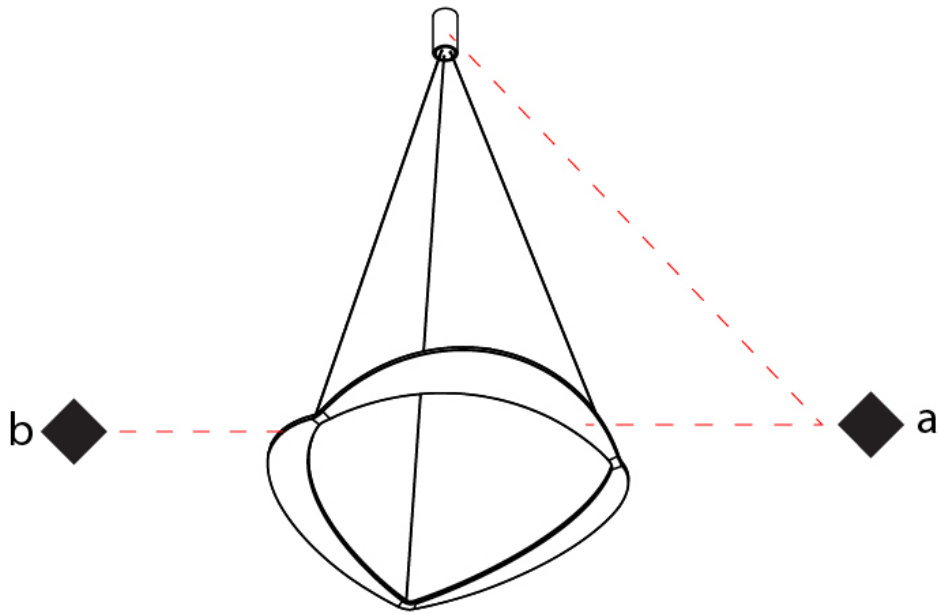

DIADEMA 1 SUSPENSION

D41008-

PROJECT

TYPE

SPECIFIER

QUANTITY

DATE