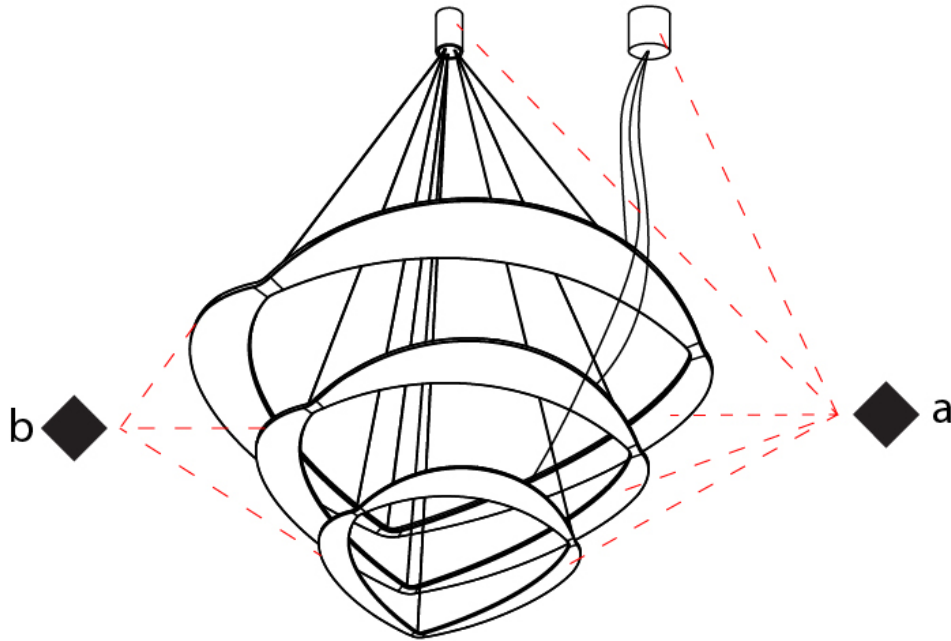

DIADEMA 3 DECENTRATED BASE SUSPENSION

D41011-

D