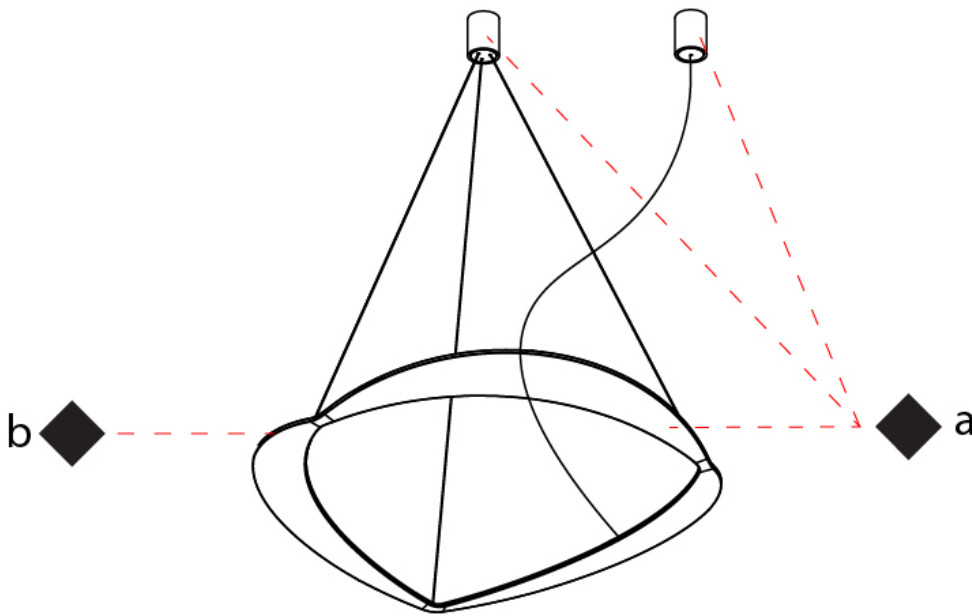

DIADEMA 1 DECENTRATED BASE SUSPENSION

D41007-