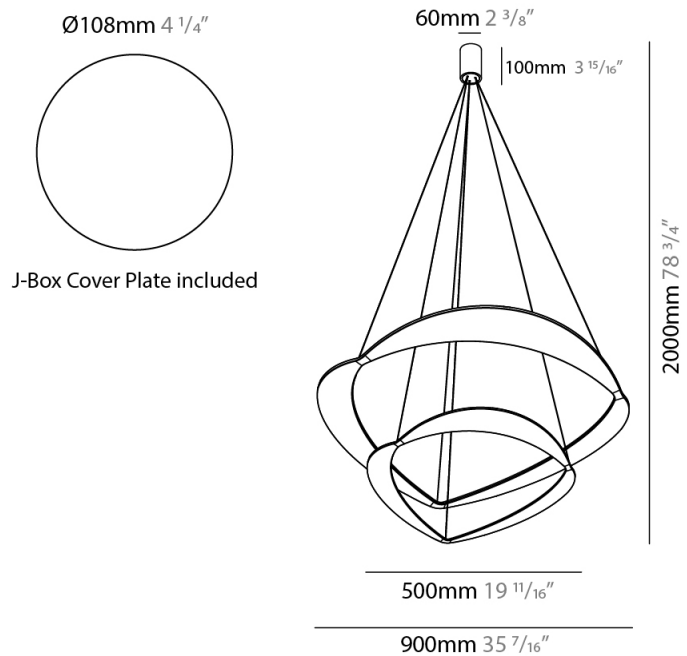

PROJECT	_____
TYPE	_____
SPECIFIER	_____
QUANTITY	_____
DATE	_____

DIADEMA 2 SUSPENSION

D41012-

base number   Finish
Options

1. To build a product code in our configurator select the specify button on the base model # product page
2. To build a manual product code on this datasheet choose from the options listed below in blue font and add the suffix to the base model #

GENERAL

Series: Diadema
Subseries: Diadema 2
Brand: Icone
Division: Design
Mounting Type: Suspension
Mounting Location: Ceiling
Subcategory: Pendant

PHYSICAL

Shape: Abstract
Diameter (mm): 900
Diameter (in): 35 7/16
Height (mm): 2000
Height (in): 78 3/4
Light Distribution: Indirect
Fixture Finish: WHI / WAM / GLF
Fixture Material: Aluminum

ELECTRICAL

Lamp Type: LED
Total Output Wattage (W): 135
Dimming: Electronic Low Voltage Dimming
Input Voltage (V): 120Vac Direct Line

LED

Color Temperature (°K): 3000
Nominal Lumen (lm): 11475
CRI: >90 CRI
Lamp Life (hrs): 50000

OPTICAL

RATINGS AND CERTIFICATIONS

Certified By: Certified for North American Standards
IP rating: IP20