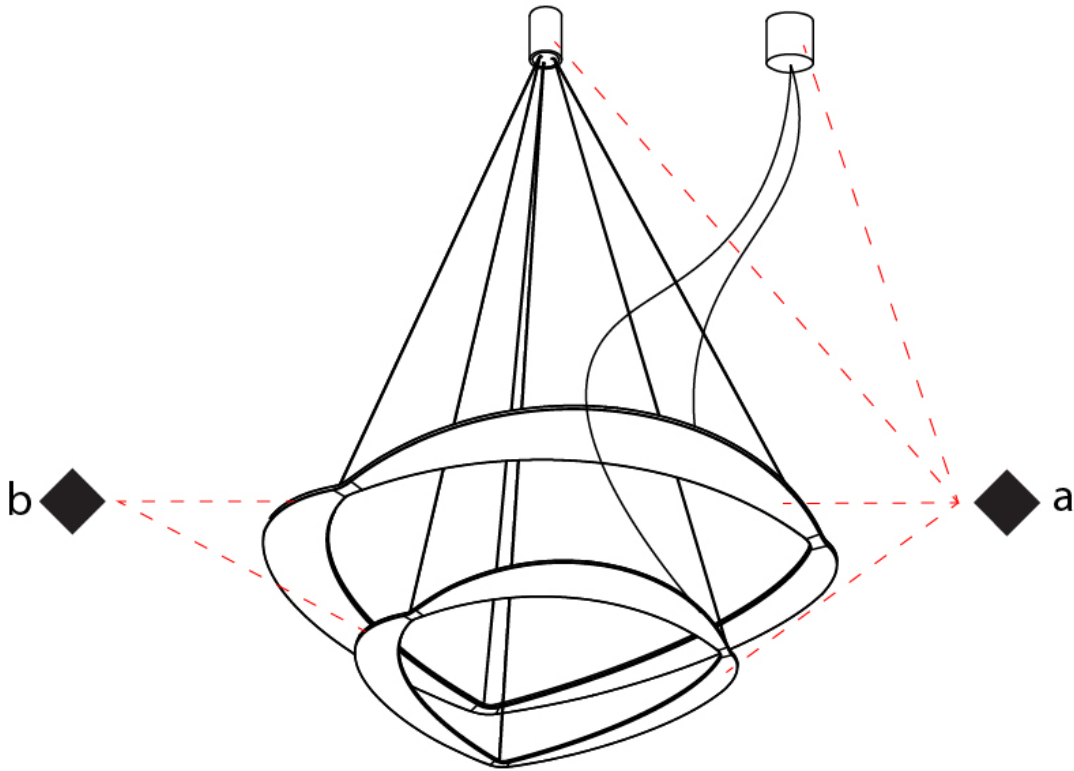

DIADEMA 2 DECENTRATED BASE SUSPENSION

D41013-

PROJECT	_____
TYPE	_____
SPECIFIER	_____
QUANTITY	_____
DATE	_____

D