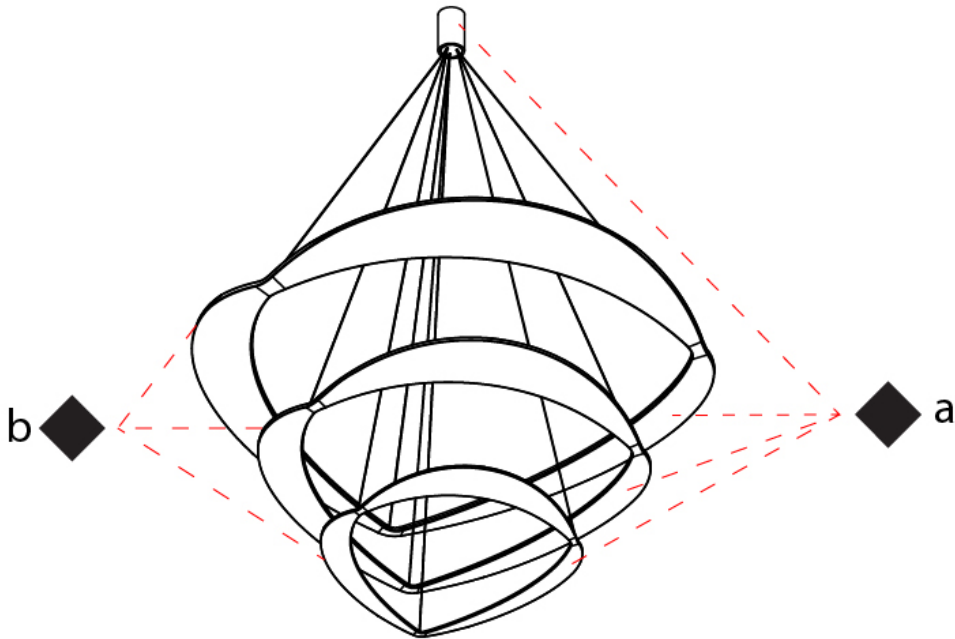

DIADEMA 3 SUSPENSION

D41010-

PROJECT	_____
TYPE	_____
SPECIFIER	_____
QUANTITY	_____
DATE	_____