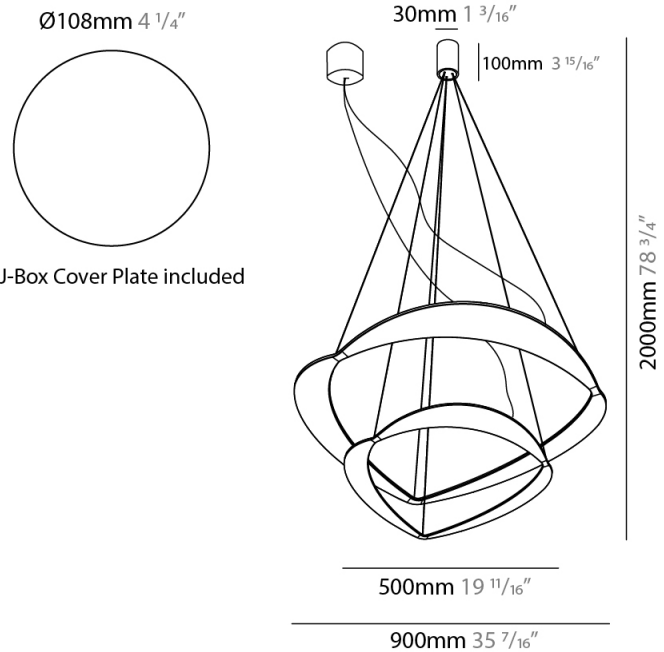

PROJECT	_____
TYPE	_____
SPECIFIER	_____
QUANTITY	_____
DATE	_____

DIADEMA 2 DECENTRATED BASE SUSPENSION

D41013-

base number   Finish
Options

1. To build a product code in our configurator select the specify button on the base model # product page
2. To build a manual product code on this datasheet choose from the options listed below in blue font and add the suffix to the base model #

GENERAL

Series: Diadema
Subseries: Diadema 2 Decentrated Base
Brand: Icone
Division: Design
Mounting Type: Suspension
Mounting Location: Ceiling
Subcategory: Pendant

PHYSICAL

Shape: Abstract
Diameter (mm): 900
Diameter (in): 35 ⁷/₁₆
Height (mm): 2000
Height (in): 78 ³/₄
Light Distribution: Indirect
Fixture Finish: WHI / WAM / GLF
Fixture Material: Aluminum

ELECTRICAL

Lamp Type: LED
Total Output Wattage (W): 135
Dimming: Electronic Low Voltage Dimming
Input Voltage (V): 120Vac Direct Line

LED

Color Temperature (°K): 3000
Nominal Lumen (lm): 11475
CRI: >90 CRI
Lamp Life (hrs): 50000

OPTICAL

RATINGS AND CERTIFICATIONS

Certified By: Certified for North American Standards
IP rating: IP20