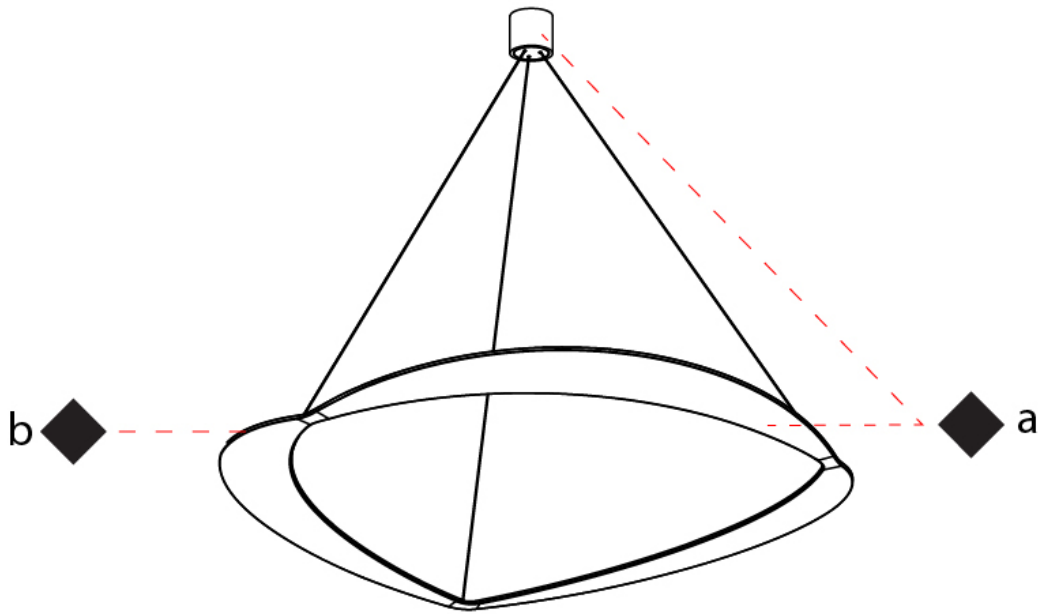

DIADEMA 1 SUSPENSION

D41004-

PROJECT

TYPE

SPECIFIER

QUANTITY

DATE