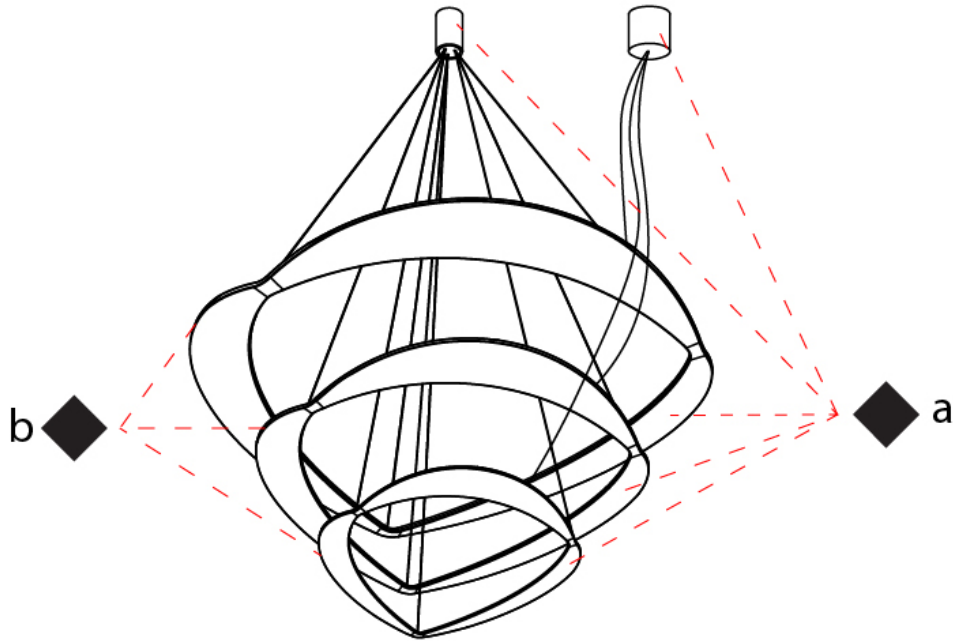

DIADEMA 3 DECENTRATED BASE SUSPENSION

D41011-

PROJECT	_____
TYPE	_____
SPECIFIER	_____
QUANTITY	_____
DATE	_____

D