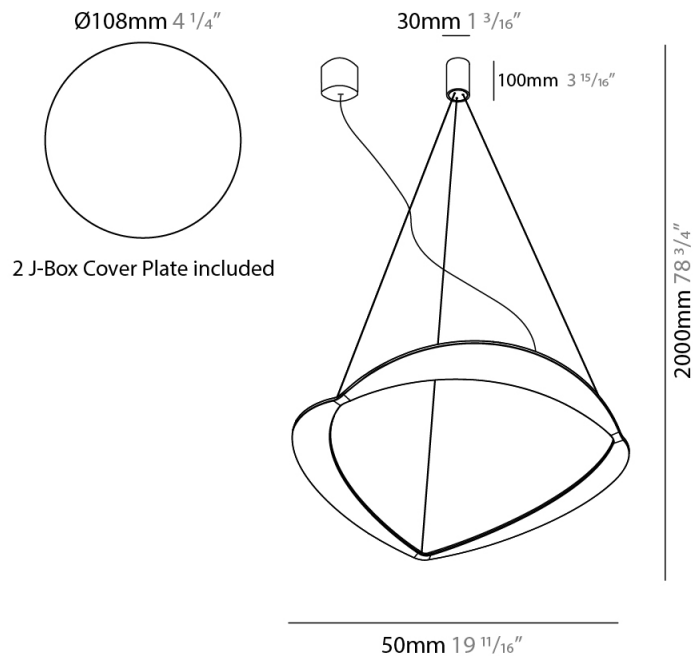

DIADEMA 1 DECENTRATED BASE SUSPENSION

D41009-

base number   Finish
Options

PROJECT	_____
TYPE	_____
SPECIFIER	_____
QUANTITY	_____
DATE	_____

1. To build a product code in our configurator select the specify button on the base model # product page
2. To build a manual product code on this datasheet choose from the options listed below in blue font and add the suffix to the base model #

GENERAL

Series: Diadema
Subseries: Diadema 1 Decentrated Base
Brand: Icone
Division: Design
Mounting Type: Suspension
Mounting Location: Ceiling
Subcategory: Pendant

PHYSICAL

Shape: Abstract
Diameter (mm): 500
Diameter (in): 19 15/16
Height (mm): 2000
Height (in): 78 3/4
Light Distribution: Indirect
Fixture Finish: WHI / WAM / GLF
Fixture Material: Aluminum

ELECTRICAL

Lamp Type: LED
Total Output Wattage (W): 45
Dimming: Electronic Low Voltage Dimming
Input Voltage (V): 120Vac Direct Line

LED

Number of LEDs: 3
Color Temperature (°K): 3000
Nominal Lumen (lm): 3825
CRI: >90 CRI
Lamp Life (hrs): 50000

OPTICAL

RATINGS AND CERTIFICATIONS

Certified By: Certified for North American Standards
IP rating: IP20