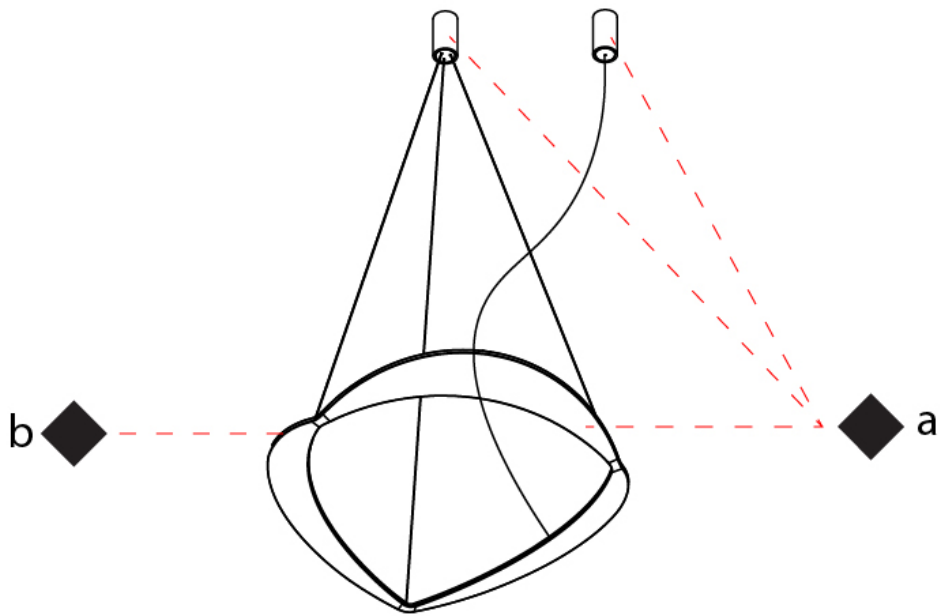

DIADEMA 1 DECENTRATED BASE SUSPENSION

D41009-

D