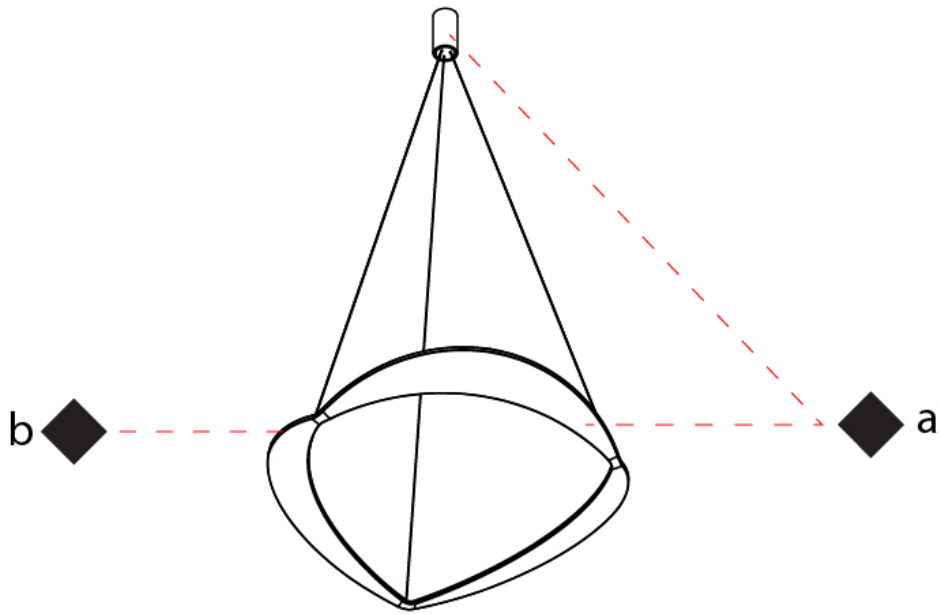

DIADEMA 1 SUSPENSION

D41008-

PROJECT	_____
TYPE	_____
SPECIFIER	_____
QUANTITY	_____
DATE	_____

D