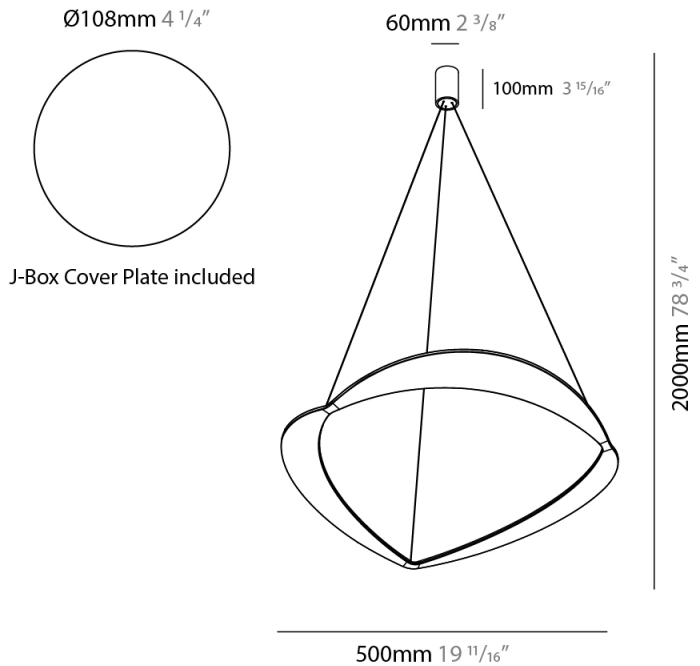

PROJECT	
TYPE	
SPECIFIER	
QUANTITY	
DATE	

DIADEMA 1 SUSPENSION

D41008-

base number   Finish
Options

1. To build a product code in our configurator select the specify button on the base model # product page
2. To build a manual product code on this datasheet choose from the options listed below in blue font and add the suffix to the base model #

GENERAL

Series: Diadema
Subseries: Diadema 1
Brand: Icone
Division: Design
Mounting Type: Suspension
Mounting Location: Ceiling
Subcategory: Pendant

PHYSICAL

Shape: Abstract
Diameter (mm): 500
Diameter (in): 19 11/16
Height (mm): 2000
Height (in): 78 3/4
Light Distribution: Indirect
Fixture Finish: WHI / WAM / GLF
Fixture Material: Aluminum

ELECTRICAL

Lamp Type: LED
Total Output Wattage (W): 45
Dimming: Electronic Low Voltage Dimming
Input Voltage (V): 120Vac Direct Line

LED

Number of LEDs: 3
Color Temperature (°K): 3000
Nominal Lumen (lm): 3825
CRI: >90 CRI
Lamp Life (hrs): 50000

OPTICAL

RATINGS AND CERTIFICATIONS

Certified By: Certified for North American Standards
IP rating: IP20