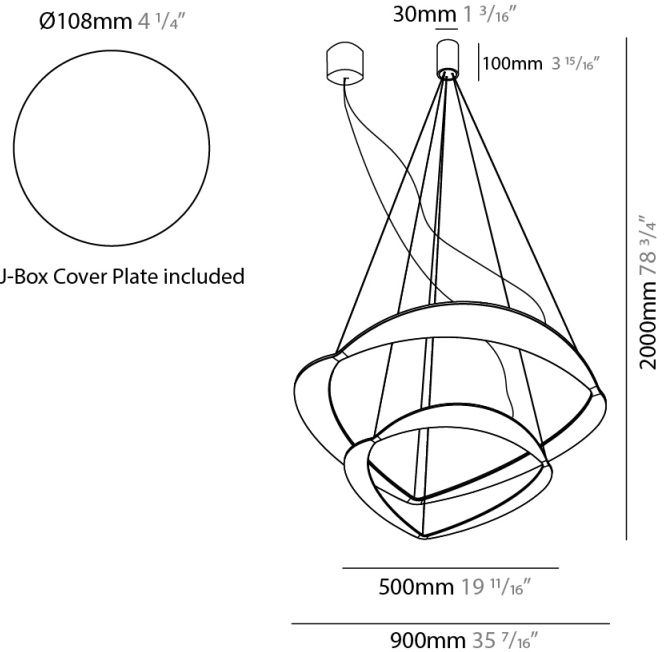

PROJECT	_____
TYPE	_____
SPECIFIER	_____
QUANTITY	_____
DATE	_____

DIADEMA 2 DECENTRATED BASE SUSPENSION

D41013-

base number   Finish
Options

1. To build a product code in our configurator select the specify button on the base model # product page
2. To build a manual product code on this datasheet choose from the options listed below in blue font and add the suffix to the base model #

GENERAL

Series: Diadema
Subseries: Diadema 2 Decentrated Base
Partner: Icone
Division: Design
Installation: Suspension
Product Type: Pendant
Mounting Location: Ceiling
Light Distribution: Indirect

PHYSICAL

Shape: Abstract
Diameter (mm): 900
Diameter (in): 35 7/16
Height (mm): 2000
Height (in): 78 3/4
Fixture Finish: WHI / WAM / GLF
Fixture Material: Aluminum

ELECTRICAL

Lamp Type: LED
Total Output Wattage (W): 135
Dimming: Electronic Low Voltage Dimming
Input Voltage (V): 120Vac Direct Line

LED

Color Temperature (°K): 3000
Nominal Lumen (lm): 11475
CRI: >90 CRI
Lamp Life (hrs): 50000

OPTICAL

RATINGS AND CERTIFICATIONS

Certified By: Certified for North American Standards
IP rating: IP20