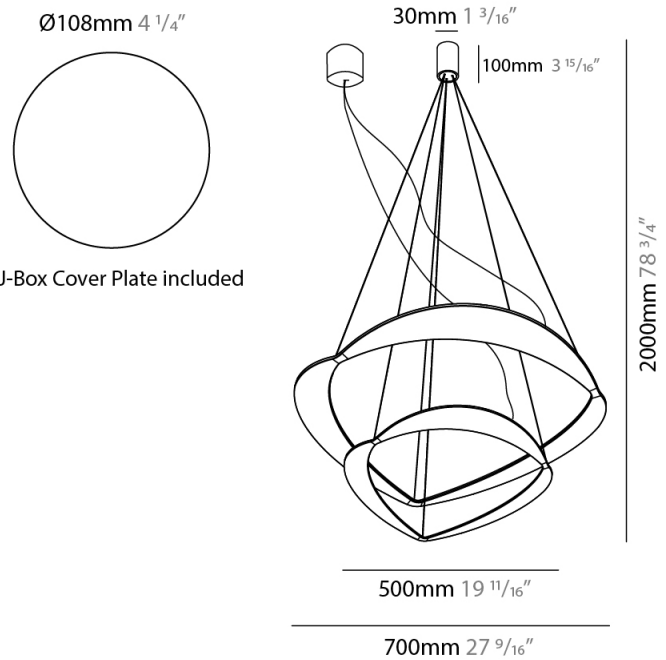

PROJECT	
TYPE	
SPECIFIER	
QUANTITY	
DATE	

DIADEMA 2 DECENTRATED BASE SUSPENSION

D41015-

base number Finish
Options

1. To build a product code in our configurator select the specify button on the base model # product page
2. To build a manual product code on this datasheet choose from the options listed below in blue font and add the suffix to the base model #

GENERAL

Series: Diadema
Subseries: Diadema 2 Decentrated Base
Partner: Icone
Division: Design
Installation: Suspension
Product Type: Pendant
Mounting Location: Ceiling
Light Distribution: Indirect

PHYSICAL

Shape: Abstract
Diameter (mm): 700
Diameter (in): 27 ⁹/₁₆
Height (mm): 2000
Height (in): 78 ³/₄
Fixture Finish: WHI / WAM / GLF
Fixture Material: Aluminum

ELECTRICAL

Lamp Type: LED
Total Output Wattage (W): 105
Dimming: Electronic Low Voltage Dimming
Input Voltage (V): 120Vac Direct Line

LED

Color Temperature (°K): 3000
Nominal Lumen (lm): 8925
CRI: >90 CRI
Lamp Life (hrs): 50000

OPTICAL

RATINGS AND CERTIFICATIONS

Certified By: Certified for North American Standards
IP rating: IP20