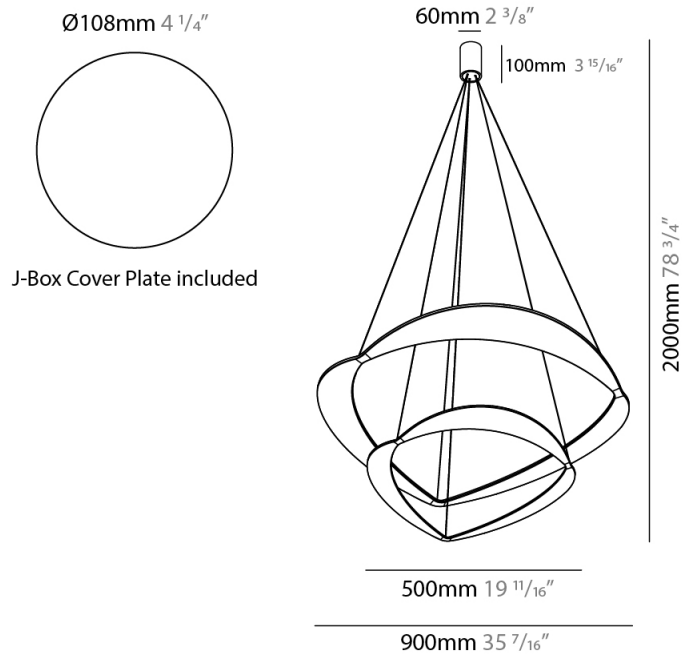

PROJECT	_____
TYPE	_____
SPECIFIER	_____
QUANTITY	_____
DATE	_____

DIADEMA 2 SUSPENSION

D41012-

base number _____
Finish _____
Options _____

1. To build a product code in our configurator select the specify button on the base model # product page
2. To build a manual product code on this datasheet choose from the options listed below in blue font and add the suffix to the base model #

GENERAL

Series: Diadema
Subseries: Diadema 2
Partner: Icone
Division: Design
Installation: Suspension
Product Type: Pendant
Mounting Location: Ceiling
Light Distribution: Indirect

PHYSICAL

Shape: Abstract
Diameter (mm): 900
Diameter (in): 35 7/16
Height (mm): 2000
Height (in): 78 3/4
Fixture Finish: WHI / WAM / GLF
Fixture Material: Aluminum

ELECTRICAL

Lamp Type: LED
Total Output Wattage (W): 135
Dimming: Electronic Low Voltage Dimming
Input Voltage (V): 120Vac Direct Line

LED

Color Temperature (°K): 3000
Nominal Lumen (lm): 11475
CRI: >90 CRI
Lamp Life (hrs): 50000

OPTICAL

RATINGS AND CERTIFICATIONS

Certified By: Certified for North American Standards
IP rating: IP20