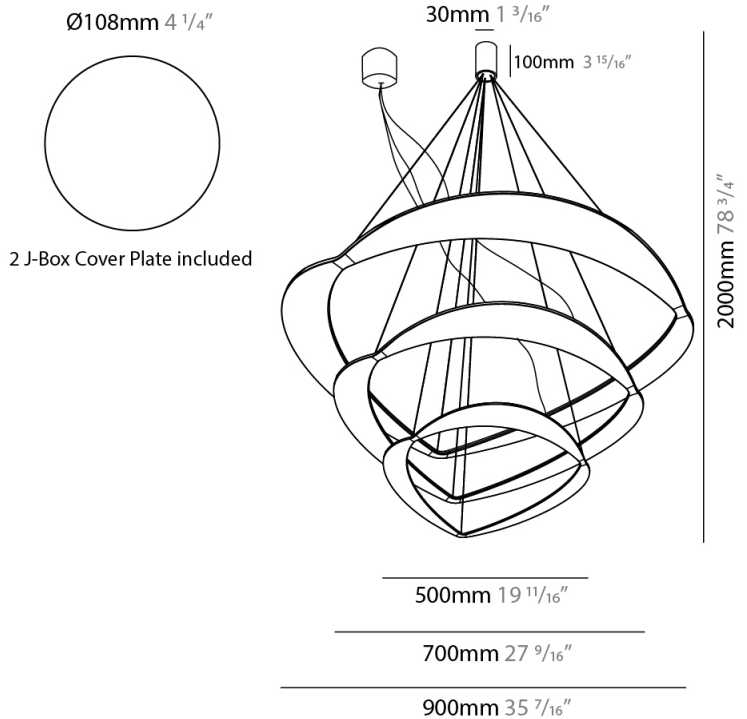

PROJECT	
TYPE	
SPECIFIER	
QUANTITY	
DATE	

DIADEMA 3 DECENTRATED BASE SUSPENSION

D41011-

base number   Finish
Options

1. To build a product code in our configurator select the specify button on the base model # product page
2. To build a manual product code on this datasheet choose from the options listed below in blue font and add the suffix to the base model #

GENERAL

Series: Diadema
Subseries: Diadema 3 Decentrated Base
Partner: Icone
Division: Design
Installation: Suspension
Product Type: Pendant
Mounting Location: Ceiling
Light Distribution: Indirect

PHYSICAL

Shape: Abstract
Diameter (mm): 900
Diameter (in): 35 7/16
Height (mm): 2000
Height (in): 78 3/4
Fixture Finish: WHI / WAM / GLF
Fixture Material: Aluminum

ELECTRICAL

Lamp Type: LED
Input Wattage (W): 3x33
Total Output Wattage (W): 84
Dimming: Non-Dimming / Phase Dimming (120Vac only) / 0-10V Dimming
Driver Included: Yes
Driver Location: Remote
Driver Type: Constant Current - Universal
Driver Class: Class 2
Input Voltage (V): 120 - 277
Constant Current (MA): 1400

LED

Color Temperature (°K): 3000
Nominal Lumen (lm): 16575
CRI: >90 CRI
Lamp Life (hrs): 50000

OPTICAL

RATINGS AND CERTIFICATIONS
Certified By: Certified for North American Standards
IP rating: IP20