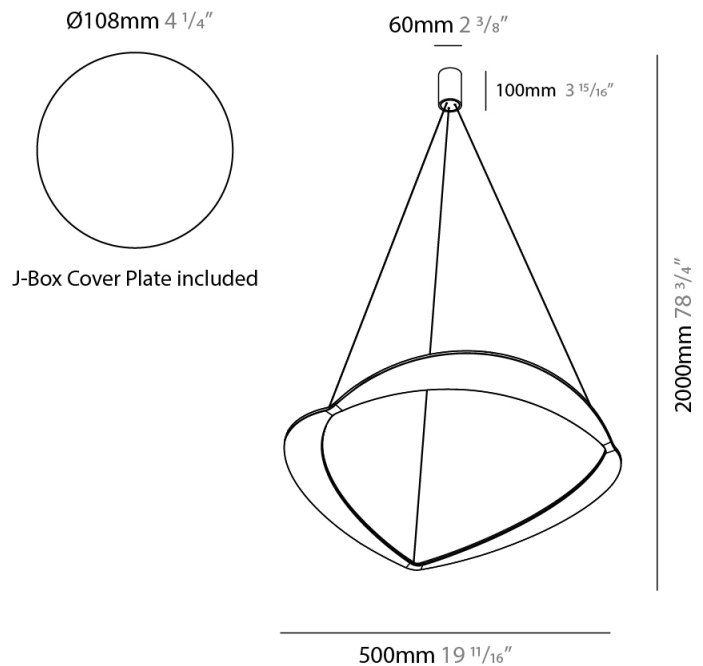

DIADEMA 1 SUSPENSION

D41008-

base number   Finish
Options

PROJECT	_____
TYPE	_____
SPECIFIER	_____
QUANTITY	_____
DATE	_____

1. To build a product code in our configurator select the specify button on the base model # product page
2. To build a manual product code on this datasheet choose from the options listed below in blue font and add the suffix to the base model #

GENERAL

Series: Diadema
Subseries: Diadema 1
Partner: Icone
Division: Design
Installation: Suspension
Product Type: Pendant
Mounting Location: Ceiling
Light Distribution: Indirect

PHYSICAL

Shape: Abstract
Diameter (mm): 500
Diameter (in): 19 11/16
Height (mm): 2000
Height (in): 78 3/4
Fixture Finish: WHI / WAM / GLF
Fixture Material: Aluminum

ELECTRICAL

Lamp Type: LED
Total Output Wattage (W): 45
Dimming: Electronic Low Voltage Dimming
Input Voltage (V): 120Vac Direct Line

LED

Number of LEDs: 3
Color Temperature (°K): 3000
Nominal Lumen (lm): 3825
CRI: >90 CRI
Lamp Life (hrs): 50000

OPTICAL

RATINGS AND CERTIFICATIONS

Certified By: Certified for North American Standards
IP rating: IP20