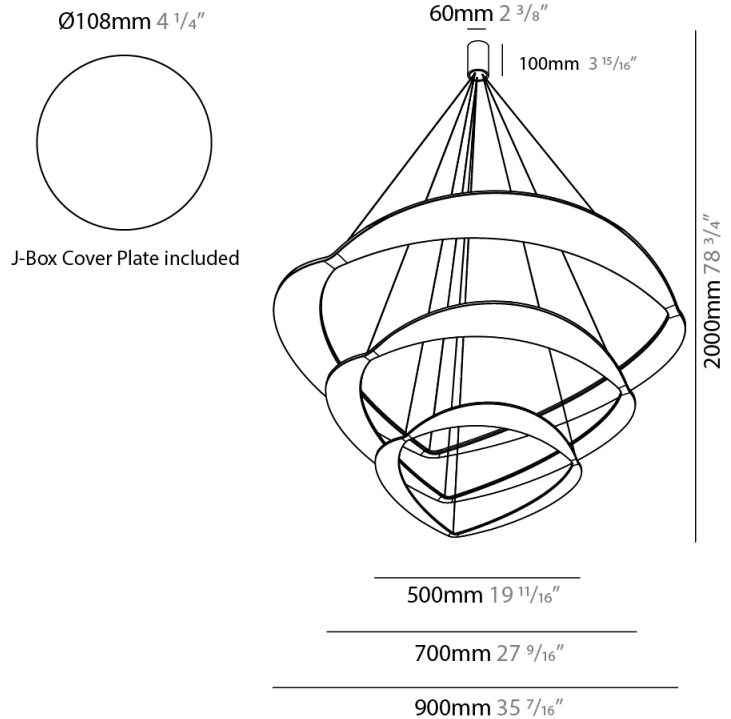

PROJECT	
TYPE	
SPECIFIER	
QUANTITY	
DATE	

DIADEMA 3 SUSPENSION

D41010- : D41010-WHI

base number

1. To build a product code in our configurator select the specify button on the base model # product page
2. To build a manual product code on this datasheet choose from the options listed below in blue font and add the suffix to the base model #

GENERAL

Series: Diadema
Subseries: Diadema 3
Partner: Icone
Division: Design
Installation: Suspension
Product Type: Pendant
Mounting Location: Ceiling
Light Distribution: Indirect

PHYSICAL

Shape: Abstract
Diameter (mm): 900
Diameter (in): 35 7/16
Height (mm): 2000
Height (in): 78 3/4
Weight (kg): 13.6
Weight (lbs): 29.999
Fixture Material: Aluminum

ELECTRICAL

Lamp Type: LED
Total Output Wattage (W): 195
Max. Wattage Per Lamp (W): 15 / 20 / 30
Dimming: Electronic Low Voltage Dimming
Input Voltage (V): 120

LED

Color Temperature (°K): 3000
Nominal Lumen (lm): 16575
CRI: >90 CRI
Lamp Life (hrs): 50000

OPTICAL

RATINGS AND CERTIFICATIONS

Certified By: CSA Certified to UL and CSA Standards
IP rating: IP20