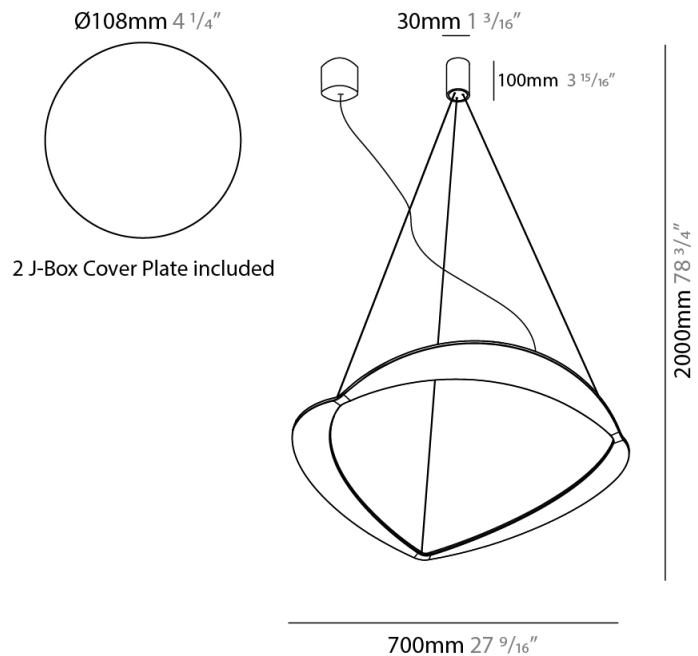

PROJECT	_____
TYPE	_____
SPECIFIER	_____
QUANTITY	_____
DATE	_____

DIADEMA 1 DECENTRATED BASE SUSPENSION

D41007-

base number   Finish
Options

1. To build a product code in our configurator select the specify button on the base model # product page
2. To build a manual product code on this datasheet choose from the options listed below in blue font and add the suffix to the base model #

GENERAL

Series: Diadema
Subseries: Diadema 1 Decentrated Base
Partner: Icone
Division: Design
Installation: Suspension
Product Type: Pendant
Mounting Location: Ceiling
Light Distribution: Indirect

PHYSICAL

Shape: Abstract
Diameter (mm): 700
Diameter (in): 27 ⁹/₁₆
Height (mm): 2000
Height (in): 78 ³/₄
Fixture Finish: WHI / WAM / GLF
Fixture Material: Aluminum

ELECTRICAL

Lamp Type: LED
Total Output Wattage (W): 60
Dimming: Electronic Low Voltage Dimming
Input Voltage (V): 120Vac Direct Line

LED

Number of LEDs: 3
Color Temperature (°K): 3000
Nominal Lumen (lm): 5100
CRI: >90 CRI
Lamp Life (hrs): 50000

OPTICAL

RATINGS AND CERTIFICATIONS

Certified By: Certified for North American Standards
IP rating: IP20