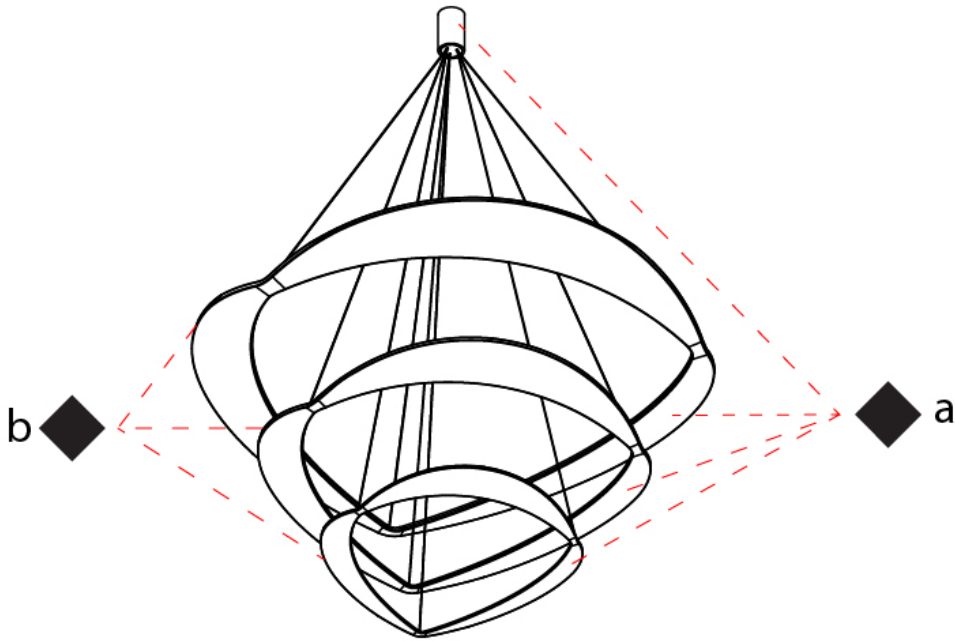

DIADEMA 3 SUSPENSION

D41010-

PROJECT _____

TYPE _____

SPECIFIER _____

QUANTITY _____

DATE _____