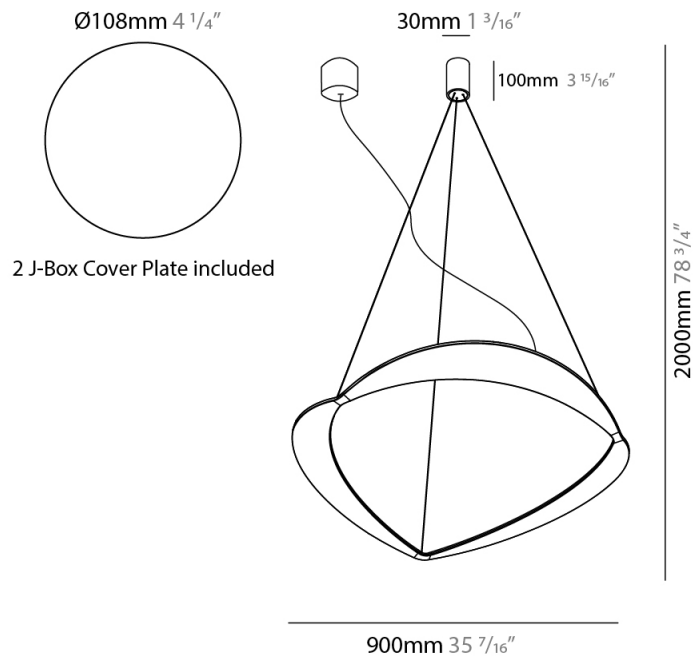

PROJECT	_____
TYPE	_____
SPECIFIER	_____
QUANTITY	_____
DATE	_____

DIADEMA 1 DECENTRATED BASE SUSPENSION

D41005-

base number   Finish
Options

1. To build a product code in our configurator select the specify button on the base model # product page
2. To build a manual product code on this datasheet choose from the options listed below in blue font and add the suffix to the base model #

GENERAL

Series: Diadema
Subseries: Diadema 1 Decentrated Base
Partner: Icone
Division: Design
Installation: Suspension
Product Type: Pendant
Mounting Location: Ceiling
Light Distribution: Indirect

PHYSICAL

Shape: Abstract
Diameter (mm): 900
Diameter (in): 35 7/16
Height (mm): 2000
Height (in): 78 3/4
Fixture Finish: WHI / WAM / GLF
Fixture Material: Aluminum

ELECTRICAL

Lamp Type: LED
Input Wattage (W): 30
Total Output Wattage (W): 25
Dimming: Tri-Mode (Non-Dimming and Phase Dimming (120Vac only) and 0-10V Dimming)
Driver Included: No
Driver Location: Remote
Driver Type: Constant Current 120-277 Vac
Driver Class: Class 1
Housing: ENCP1
Constant Current (MA): 150-1050mA

LED

Number of LEDs: 3
Color Temperature (°K): 3000
Nominal Lumen (lm): 7650
CRI: >90 CRI
Lamp Life (hrs): 50000

OPTICAL

RATINGS AND CERTIFICATIONS

Certified By: Certified for North American Standards
IP rating: IP20