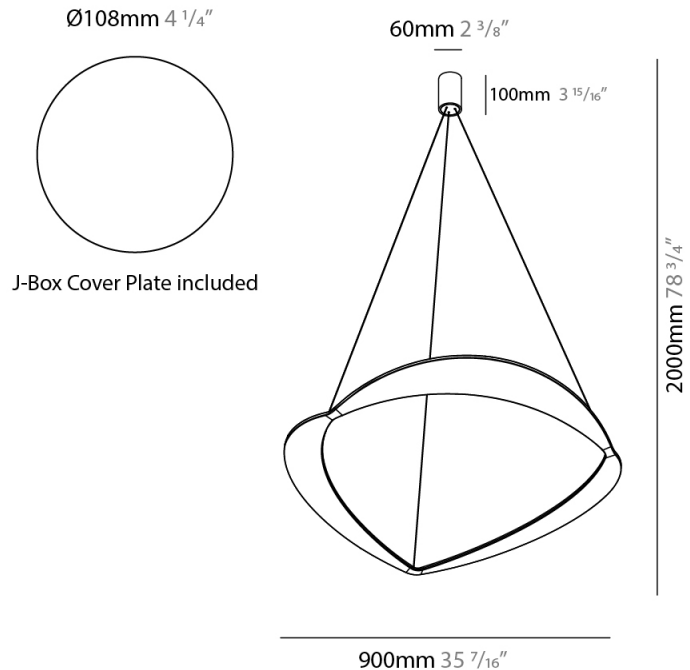

PROJECT	
TYPE	
SPECIFIER	
QUANTITY	
DATE	

DIADEMA 1 SUSPENSION

D41004-

base number   Finish
Options

1. To build a product code in our configurator select the specify button on the base model # product page
2. To build a manual product code on this datasheet choose from the options listed below in blue font and add the suffix to the base model #

GENERAL

Series: Diadema
Subseries: Diadema 1
Partner: Icone
Division: Design
Installation: Suspension
Product Type: Pendant
Mounting Location: Ceiling
Light Distribution: Indirect

PHYSICAL

Shape: Abstract
Diameter (mm): 900
Diameter (in): 35 7/16
Height (mm): 2000
Height (in): 78 3/4
Fixture Finish: WHI / WAM / GLF
Fixture Material: Aluminum

ELECTRICAL

Lamp Type: LED
Total Output Wattage (W): 90
Dimming: Electronic Low Voltage Dimming
Input Voltage (V): 120Vac Direct Line

LED

Number of LEDs: 3
Color Temperature (°K): 3000
Nominal Lumen (lm): 7650
CRI: >90 CRI
Lamp Life (hrs): 50000

OPTICAL

RATINGS AND CERTIFICATIONS

Certified By: Certified for North American Standards
IP rating: IP20