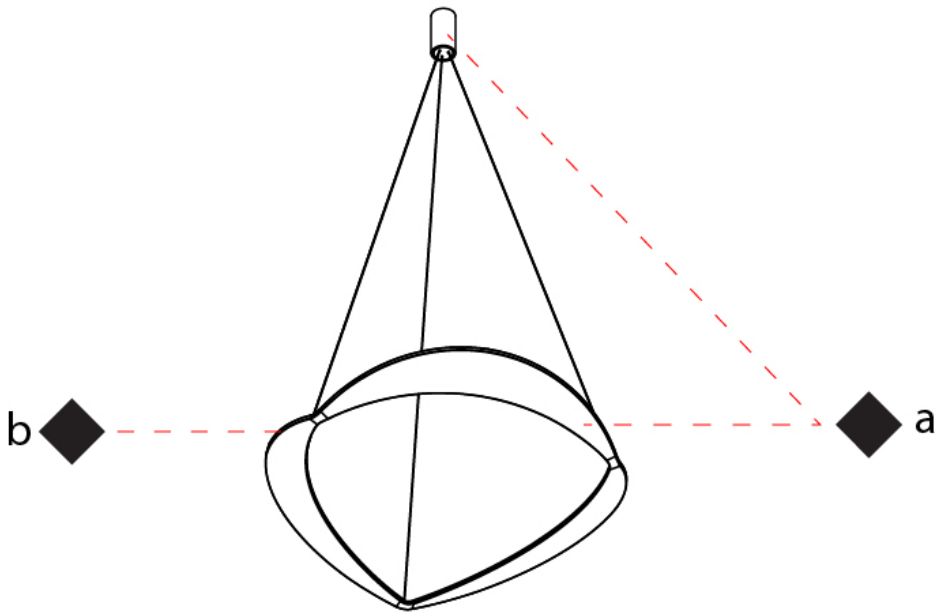

DIADEMA 1 SUSPENSION

D41008-

PROJECT

TYPE

SPECIFIER

QUANTITY

DATE

D