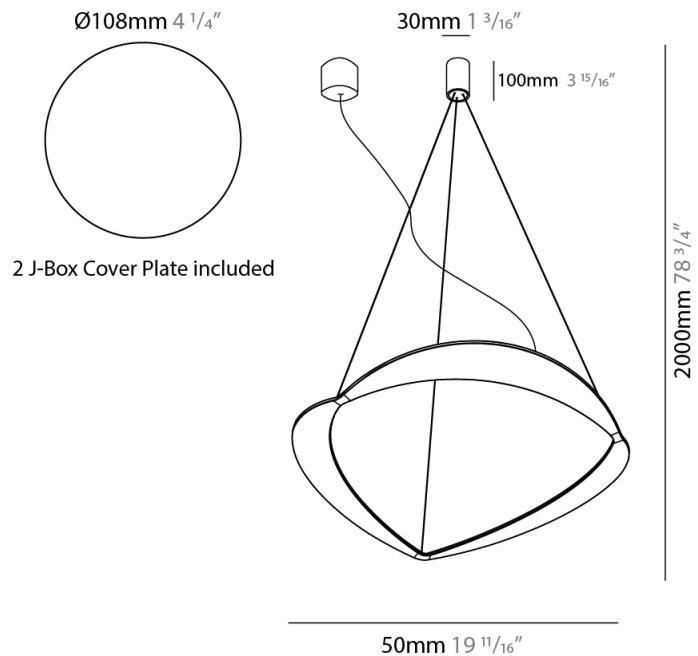

PROJECT	
TYPE	
SPECIFIER	
QUANTITY	
DATE	

DIADEMA 1 DECENTRATED BASE SUSPENSION

D41009-

base number Finish
Options

1. To build a product code in our configurator select the specify button on the base model # product page
2. To build a manual product code on this datasheet choose from the options listed below in blue font and add the suffix to the base model #

GENERAL

Series: Diadema
Subseries: Diadema 1 Decentrated Base
Partner: Icone
Division: Design
Installation: Suspension
Product Type: Pendant
Mounting Location: Ceiling
Light Distribution: Indirect

PHYSICAL

Shape: Abstract
Diameter (mm): 500
Diameter (in): 19 11/16
Height (mm): 2000
Height (in): 78 3/4
Fixture Finish: WHI / WAM / GLF
Fixture Material: Aluminum

ELECTRICAL

Lamp Type: LED
Total Output Wattage (W): 45
Dimming: Electronic Low Voltage Dimming
Input Voltage (V): 120Vac Direct Line

LED

Number of LEDs: 3
Color Temperature (°K): 3000
Nominal Lumen (lm): 3825
CRI: >90 CRI
Lamp Life (hrs): 50000

OPTICAL

RATINGS AND CERTIFICATIONS

Certified By: Certified for North American Standards
IP rating: IP20