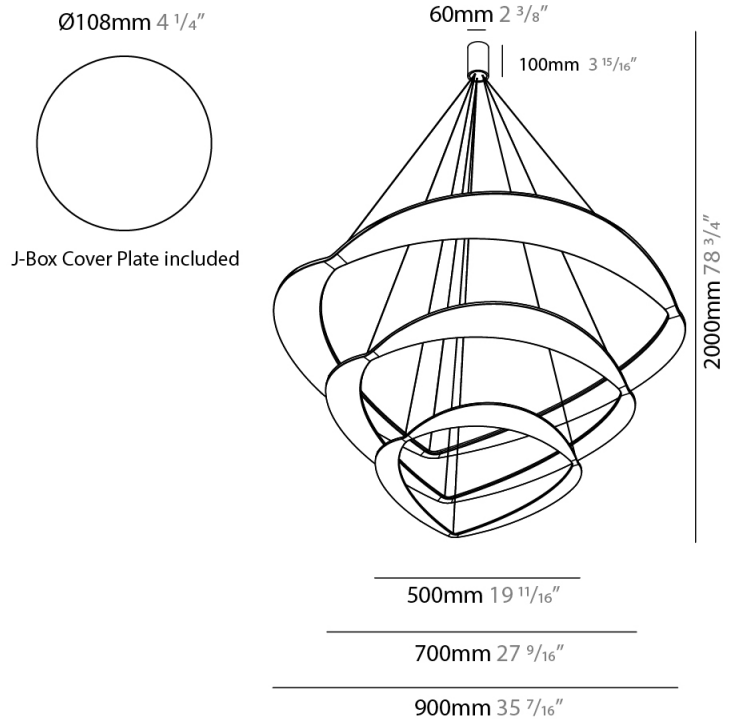

PROJECT	
TYPE	
SPECIFIER	
QUANTITY	
DATE	

DIADEMA 3 SUSPENSION

D41010-

base number Finish
Options

1. To build a product code in our configurator select the specify button on the base model # product page
2. To build a manual product code on this datasheet choose from the options listed below in blue font and add the suffix to the base model #

GENERAL

Series: Diadema
Subseries: Diadema 3
Partner: Icone
Division: Design
Installation: Suspension
Product Type: Pendant
Mounting Location: Ceiling
Light Distribution: Indirect

PHYSICAL

Shape: Abstract
Diameter (mm): 900
Diameter (in): 35 7/16
Height (mm): 2000
Height (in): 78 3/4
Fixture Finish: WHI / WAM / GLF
Fixture Material: Aluminum

ELECTRICAL

Lamp Type: LED
Input Wattage (W): 32x3
Total Output Wattage (W): 84
Dimming: Non-Dimming / Phase Dimming (120Vac only) / 0-10V Dimming
Driver Included: No
Driver Location: Remote
Driver Type: Constant Current-Universal
Driver Class: Class 2
Housing: ENCP6
Input Voltage (V): 120 - 277
Constant Current (MA): 1400

LED

Color Temperature (°K): 3000
Nominal Lumen (lm): 16575
CRI: >90 CRI
Lamp Life (hrs): 50000

OPTICAL

RATINGS AND CERTIFICATIONS

Certified By: Certified for North American Standards
IP rating: IP20