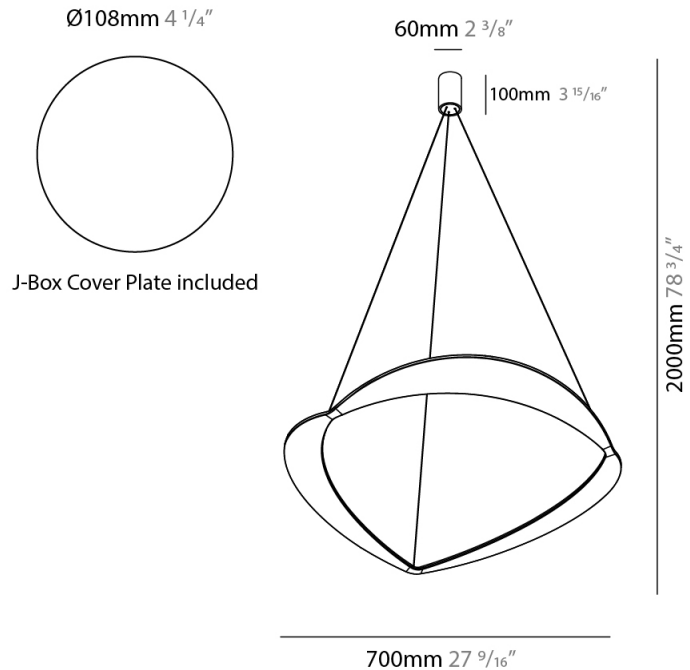

PROJECT	_____
TYPE	_____
SPECIFIER	_____
QUANTITY	_____
DATE	_____

DIADEMA 1 SUSPENSION

D41006-

base number   Finish
Options

1. To build a product code in our configurator select the specify button on the base model # product page
2. To build a manual product code on this datasheet choose from the options listed below in blue font and add the suffix to the base model #

GENERAL

Series: Diadema
Subseries: Diadema 1
Partner: Icone
Division: Design
Installation: Suspension
Product Type: Pendant
Mounting Location: Ceiling
Light Distribution: Indirect

PHYSICAL

Shape: Abstract
Diameter (mm): 700
Diameter (in): 27 ⁹/₁₆
Height (mm): 2000
Height (in): 78 ³/₄
Fixture Finish: WHI / WAM / GLF
Fixture Material: Aluminum

ELECTRICAL

Lamp Type: LED
Total Output Wattage (W): 60
Dimming: Electronic Low Voltage Dimming
Input Voltage (V): 120Vac Direct Line

LED

Number of LEDs: 3
Color Temperature (°K): 3000
Nominal Lumen (lm): 5100
CRI: >90 CRI
Lamp Life (hrs): 50000

OPTICAL

RATINGS AND CERTIFICATIONS

Certified By: Certified for North American Standards
IP rating: IP20