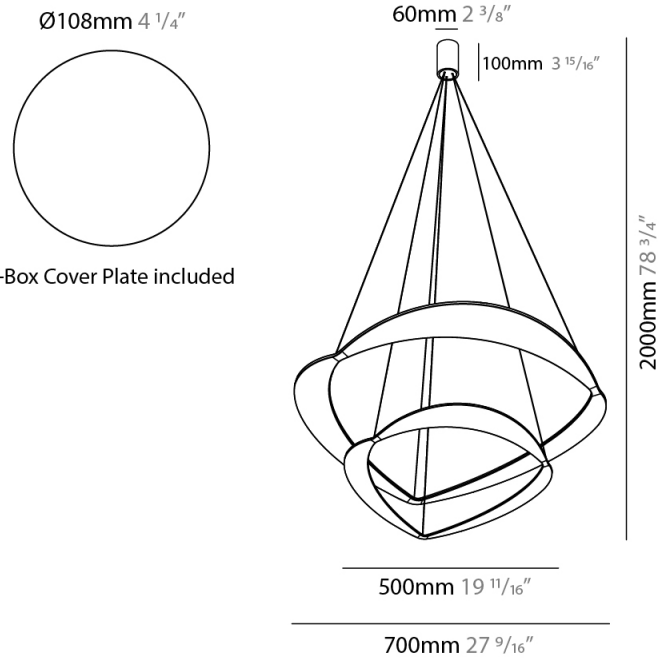

PROJECT	_____
TYPE	_____
SPECIFIER	_____
QUANTITY	_____
DATE	_____

DIADEMA 2 SUSPENSION

D41014-

base number   Finish
Options

1. To build a product code in our configurator select the specify button on the base model # product page
2. To build a manual product code on this datasheet choose from the options listed below in blue font and add the suffix to the base model #

GENERAL

Series: Diadema
Subseries: Diadema 2
Partner: Icone
Division: Design
Installation: Suspension
Product Type: Pendant
Mounting Location: Ceiling
Light Distribution: Indirect

PHYSICAL

Shape: Abstract
Diameter (mm): 700
Diameter (in): 27 ⁹/₁₆
Height (mm): 2000
Height (in): 78 ³/₄
Fixture Finish: WHI / WAM / GLF
Fixture Material: Aluminum

ELECTRICAL

Lamp Type: LED
Total Output Wattage (W): 105
Dimming: Electronic Low Voltage Dimming
Input Voltage (V): 120Vac Direct Line

LED

Color Temperature (°K): 3000
Nominal Lumen (lm): 8925
CRI: >90 CRI
Lamp Life (hrs): 50000

OPTICAL

RATINGS AND CERTIFICATIONS

Certified By: Certified for North American Standards
IP rating: IP20