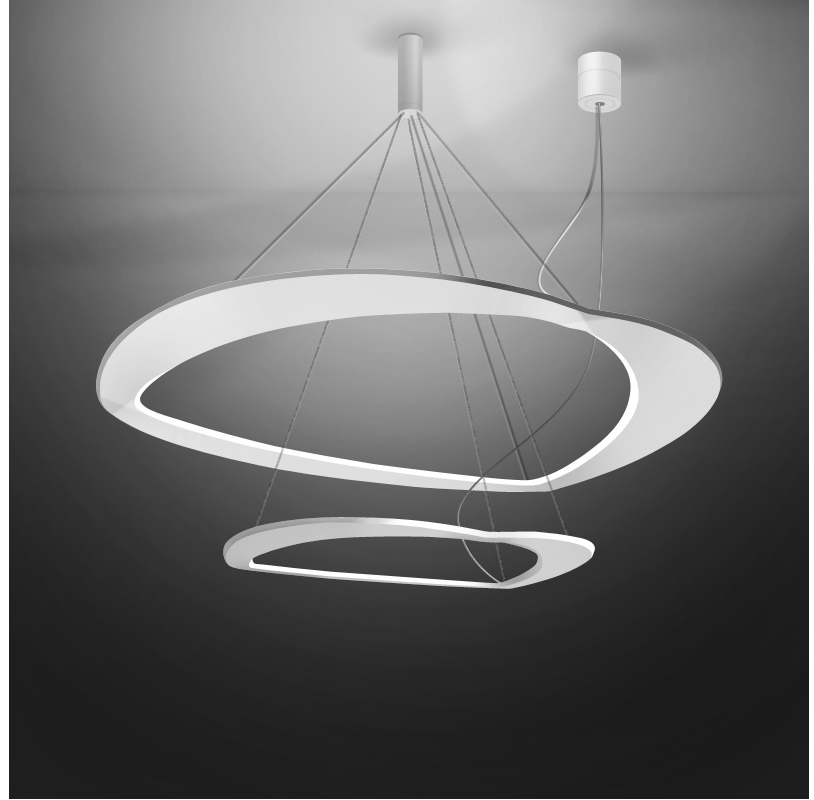

PROJECT	
TYPE	
SPECIFIER	
QUANTITY	
DATE	

DIADEMA 2 DECENTRATED BASE SUSPENSION

D41013-

base number   Finish
Options

1. To build a product code in our configurator select the specify button on the base model # product page
2. To build a manual product code on this datasheet choose from the options listed below in blue font and add the suffix to the base model #

GENERAL

Series: Diadema
Subseries: Diadema 2 Decentrated Base
Brand: Icone
Division: Design
Mounting Type: Suspension
Mounting Location: Ceiling
Subcategory: Pendant

PHYSICAL

Shape: Abstract
Diameter (mm): 900
Diameter (in): 35 ⁷/₁₆
Height (mm): 2000
Height (in): 78 ³/₄
Light Distribution: Indirect
Fixture Finish: WHI / WAM / GLF
Fixture Material: Aluminum

ELECTRICAL

Lamp Type: LED
Total Output Wattage (W): 135
Dimming: Electronic Low Voltage Dimming
Input Voltage (V): 120Vac Direct Line

LED

Color Temperature (°K): 3000
Nominal Lumen (lm): 11475
CRI: >90 CRI
Lamp Life (hrs): 50000

OPTICAL

RATINGS AND CERTIFICATIONS

Certified By: Certified for North American Standards
IP rating: IP20

2 J-Box Cover Plate included