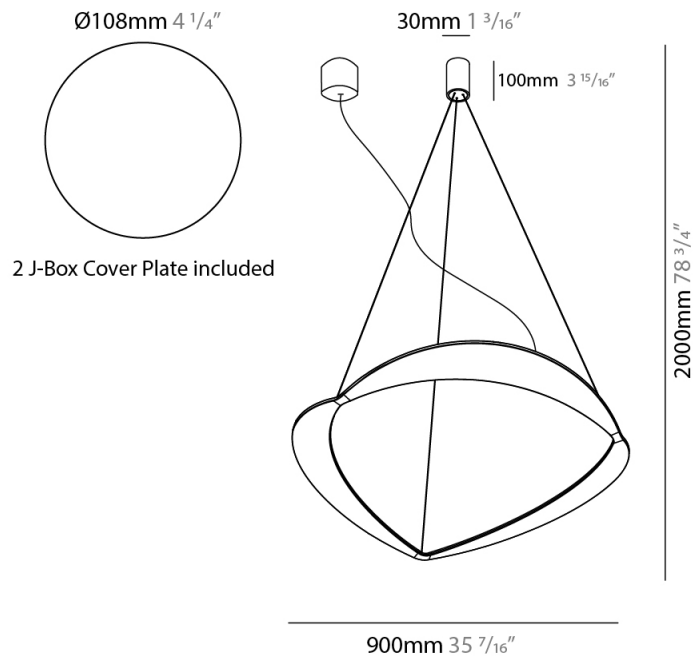

DIADEMA 1 DECENTRATED BASE SUSPENSION

D41005-

base number   Finish
Options

PROJECT	_____
TYPE	_____
SPECIFIER	_____
QUANTITY	_____
DATE	_____

1. To build a product code in our configurator select the specify button on the base model # product page
2. To build a manual product code on this datasheet choose from the options listed below in blue font and add the suffix to the base model #

GENERAL

Series: Diadema
Subseries: Diadema 1 Decentrated Base
Brand: Icone
Division: Design
Mounting Type: Suspension
Mounting Location: Ceiling
Subcategory: Pendant

PHYSICAL

Shape: Abstract
Diameter (mm): 900
Diameter (in): 35 ⁷/₁₆
Height (mm): 2000
Height (in): 78 ³/₄
Light Distribution: Indirect
Fixture Finish: WHI / WAM / GLF
Fixture Material: Aluminum

ELECTRICAL

Lamp Type: LED
Total Output Wattage (W): 90
Dimming: Electronic Low Voltage Dimming
Input Voltage (V): 120Vac Direct Line

LED

Number of LEDs: 3
Color Temperature (°K): 3000
Nominal Lumen (lm): 7650
CRI: >90 CRI
Lamp Life (hrs): 50000

OPTICAL

RATINGS AND CERTIFICATIONS

Certified By: Certified for North American Standards
IP rating: IP20