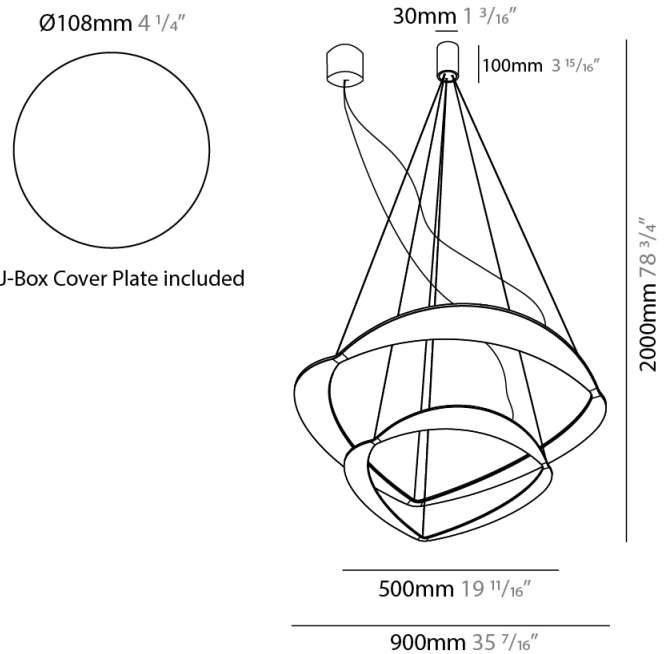

PROJECT	_____
TYPE	_____
SPECIFIER	_____
QUANTITY	_____
DATE	_____

DIADEMA 2 DECENTRATED BASE SUSPENSION

D41013-

base number   Finish
Options

1. To build a product code in our configurator select the specify button on the base model # product page
2. To build a manual product code on this datasheet choose from the options listed below in blue font and add the suffix to the base model #

GENERAL

Series: Diadema
Subseries: Diadema 2 Decentrated Base
Brand: Icone
Division: Design
Mounting Type: Suspension
Mounting Location: Ceiling
Subcategory: Pendant

PHYSICAL

Shape: Abstract
Diameter (mm): 900
Diameter (in): 35 7/16
Height (mm): 2000
Height (in): 78 3/4
Light Distribution: Indirect
Fixture Finish: WHI / WAM / GLF
Fixture Material: Aluminum

ELECTRICAL

Lamp Type: LED
Total Output Wattage (W): 135
Dimming: Electronic Low Voltage Dimming
Input Voltage (V): 120Vac Direct Line

LED

Color Temperature (°K): 3000
Nominal Lumen (lm): 11475
CRI: >90 CRI
Lamp Life (hrs): 50000

OPTICAL

RATINGS AND CERTIFICATIONS

Certified By: Certified for North American Standards
IP rating: IP20

2 J-Box Cover Plate included