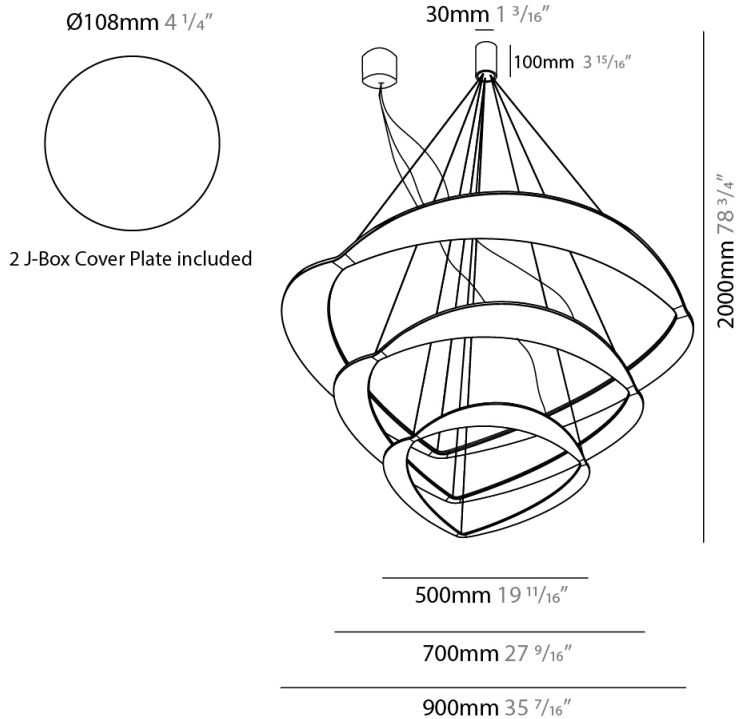

PROJECT	_____
TYPE	_____
SPECIFIER	_____
QUANTITY	_____
DATE	_____

DIADEMA 3 DECENTRATED BASE SUSPENSION

D41011-

base number   Finish
Options

1. To build a product code in our configurator select the specify button on the base model # product page
2. To build a manual product code on this datasheet choose from the options listed below in blue font and add the suffix to the base model #

GENERAL

Series: Diadema
Subseries: Diadema 3 Decentrated Base
Brand: Icone
Division: Design
Mounting Type: Suspension
Mounting Location: Ceiling
Subcategory: Pendant

PHYSICAL

Shape: Abstract
Diameter (mm): 900
Diameter (in): 35 7/16
Height (mm): 2000
Height (in): 78 3/4
Light Distribution: Indirect
Fixture Finish: WHI / WAM / GLF
Fixture Material: Aluminum

ELECTRICAL

Lamp Type: LED
Total Output Wattage (W): 195
Dimming: Electronic Low Voltage Dimming
Input Voltage (V): 120Vac Direct Line

LED

Color Temperature (°K): 3000
Nominal Lumen (lm): 16575
CRI: >90 CRI
Lamp Life (hrs): 50000

OPTICAL

RATINGS AND CERTIFICATIONS

Certified By: Certified for North American Standards
IP rating: IP20