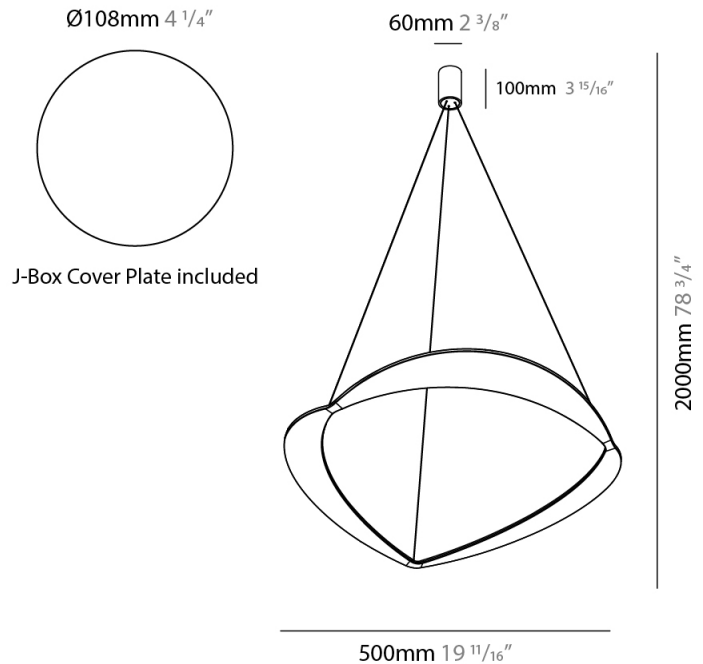

PROJECT	
TYPE	
SPECIFIER	
QUANTITY	
DATE	

DIADEMA 1 SUSPENSION

D41008-

base number   Finish
Options

1. To build a product code in our configurator select the specify button on the base model # product page
2. To build a manual product code on this datasheet choose from the options listed below in blue font and add the suffix to the base model #

GENERAL

Series: Diadema
Subseries: Diadema 1
Brand: Icone
Division: Design
Mounting Type: Suspension
Mounting Location: Ceiling
Subcategory: Pendant

PHYSICAL

Shape: Abstract
Diameter (mm): 500
Diameter (in): 19 11/16
Height (mm): 2000
Height (in): 78 3/4
Light Distribution: Indirect
Fixture Finish: WHI / WAM / GLF
Fixture Material: Aluminum

ELECTRICAL

Lamp Type: LED
Total Output Wattage (W): 45
Dimming: Electronic Low Voltage Dimming
Input Voltage (V): 120Vac Direct Line

LED

Number of LEDs: 3
Color Temperature (°K): 3000
Nominal Lumen (lm): 3825
CRI: >90 CRI
Lamp Life (hrs): 50000

OPTICAL

RATINGS AND CERTIFICATIONS

Certified By: Certified for North American Standards
IP rating: IP20