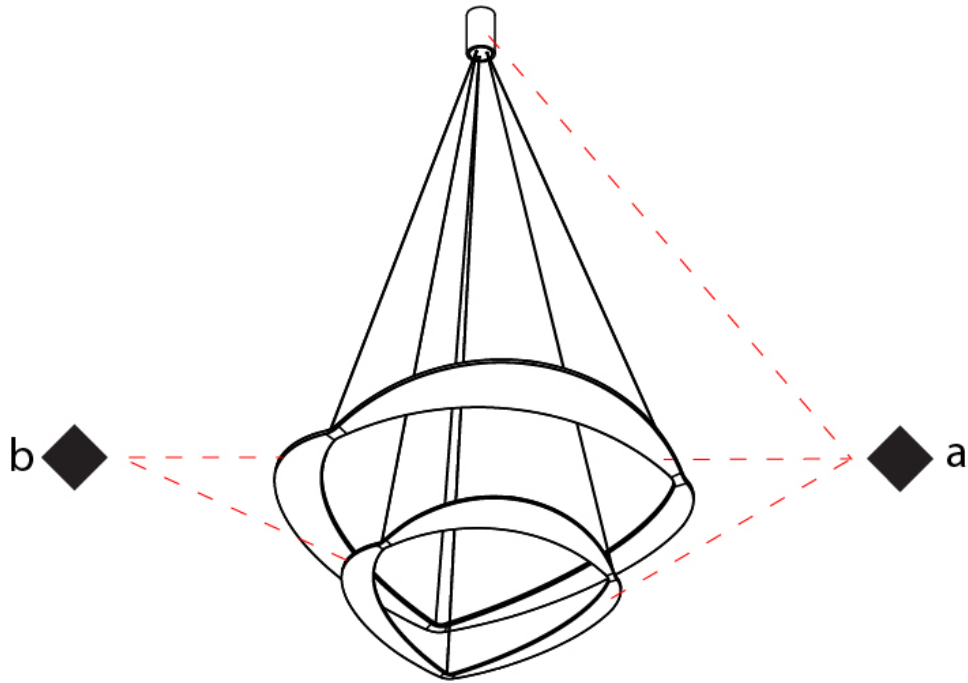

DIADEMA 2 SUSPENSION

D41014-

PROJECT

TYPE

SPECIFIER

QUANTITY

DATE