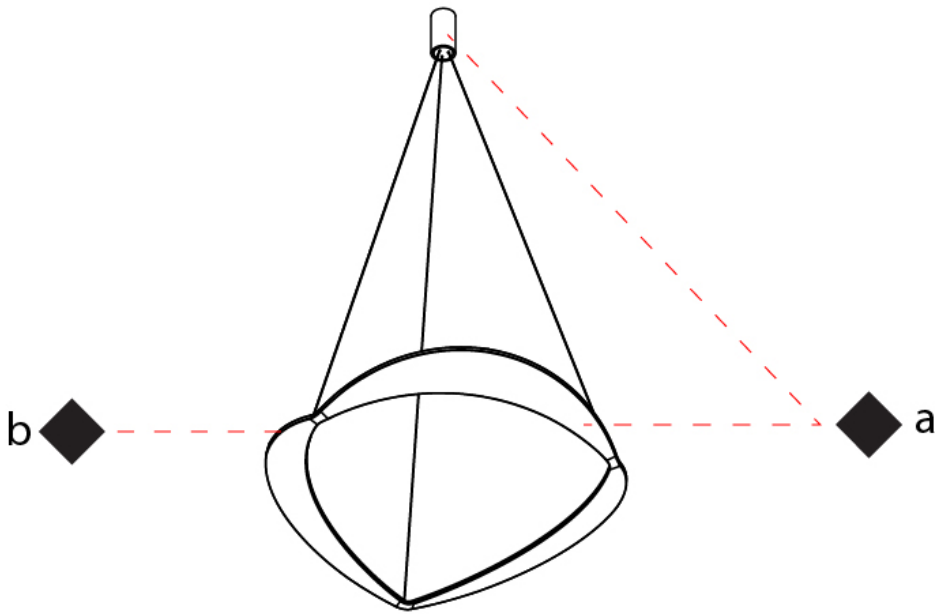

DIADEMA 1 SUSPENSION

D41008-

PROJECT

TYPE

SPECIFIER

QUANTITY

DATE