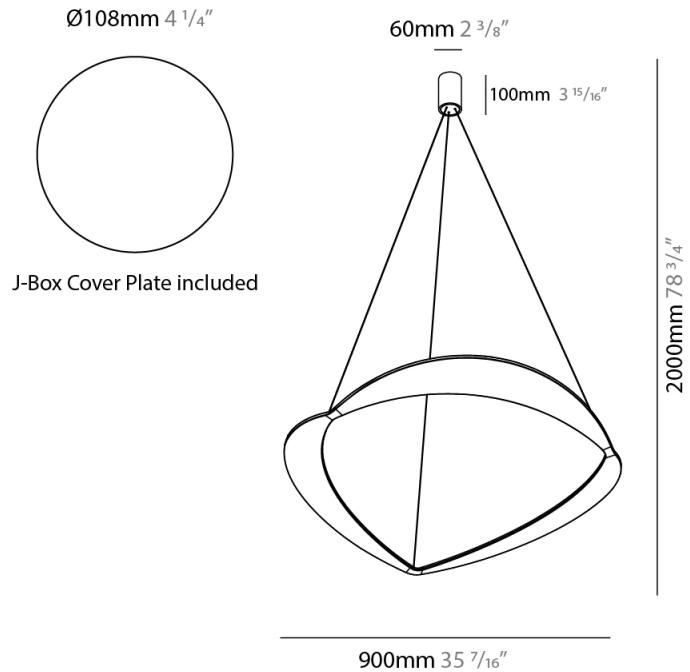

PROJECT	_____
TYPE	_____
SPECIFIER	_____
QUANTITY	_____
DATE	_____

DIADEMA 1 SUSPENSION

D41004-

base number   Finish
Options

1. To build a product code in our configurator select the specify button on the base model # product page
2. To build a manual product code on this datasheet choose from the options listed below in blue font and add the suffix to the base model #

GENERAL

Series: Diadema
Subseries: Diadema 1
Brand: Icone
Division: Design
Mounting Type: Suspension
Mounting Location: Ceiling
Subcategory: Pendant

PHYSICAL

Shape: Abstract
Diameter (mm): 900
Diameter (in): 35 7/16
Height (mm): 2000
Height (in): 78 3/4
Light Distribution: Indirect
Fixture Finish: WHI / WAM / GLF
Fixture Material: Aluminum

ELECTRICAL

Lamp Type: LED
Total Output Wattage (W): 90
Dimming: Electronic Low Voltage Dimming
Input Voltage (V): 120Vac Direct Line

LED

Number of LEDs: 3
Color Temperature (°K): 3000
Nominal Lumen (lm): 7650
CRI: >90 CRI
Lamp Life (hrs): 50000

OPTICAL

RATINGS AND CERTIFICATIONS

Certified By: Certified for North American Standards
IP rating: IP20