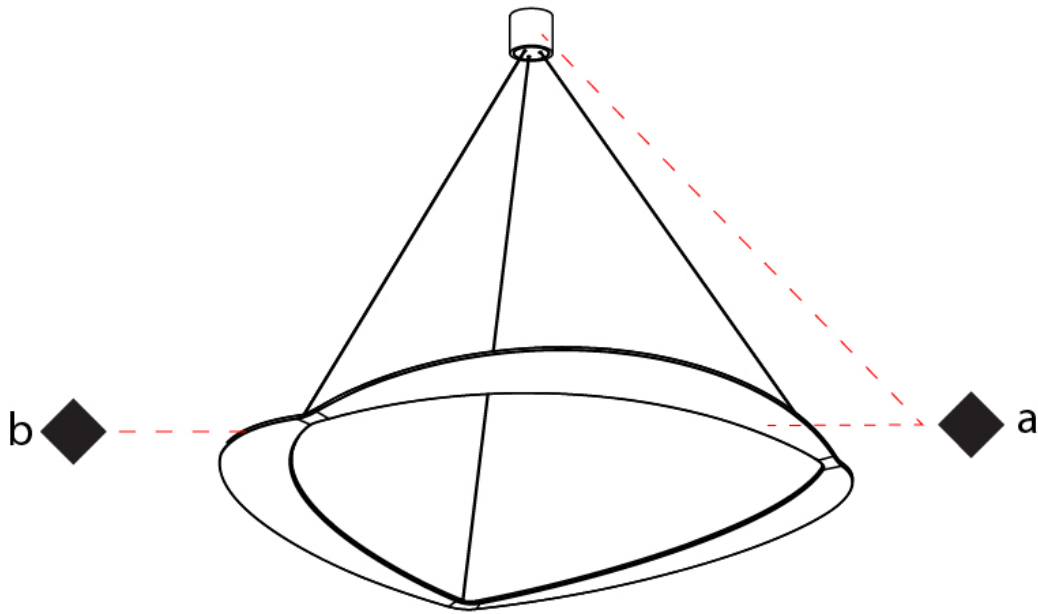

DIADEMA 1 SUSPENSION

D41004-

PROJECT _____

TYPE _____

SPECIFIER _____

QUANTITY _____

DATE _____