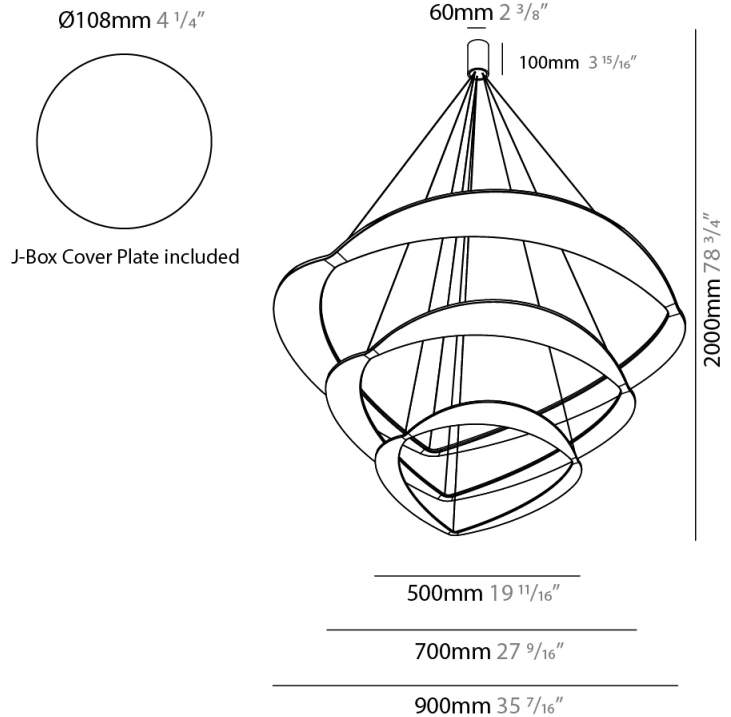

PROJECT	_____
TYPE	_____
SPECIFIER	_____
QUANTITY	_____
DATE	_____

DIADEMA 3 SUSPENSION

D41010-

base number   Finish
Options

1. To build a product code in our configurator select the specify button on the base model # product page
2. To build a manual product code on this datasheet choose from the options listed below in blue font and add the suffix to the base model #

GENERAL

Series: Diadema
Subseries: Diadema 3
Brand: Icone
Division: Design
Mounting Type: Suspension
Mounting Location: Ceiling
Subcategory: Pendant

PHYSICAL

Shape: Abstract
Diameter (mm): 900
Diameter (in): 35 7/16
Height (mm): 2000
Height (in): 78 3/4
Light Distribution: Indirect
Fixture Finish: WHI / WAM / GLF
Fixture Material: Aluminum

ELECTRICAL

Lamp Type: LED
Total Output Wattage (W): 195
Dimming: Electronic Low Voltage Dimming
Input Voltage (V): 120Vac Direct Line

LED

Color Temperature (°K): 3000
Nominal Lumen (lm): 16575
CRI: >90 CRI
Lamp Life (hrs): 50000

OPTICAL

RATINGS AND CERTIFICATIONS

Certified By: Certified for North American Standards
IP rating: IP20