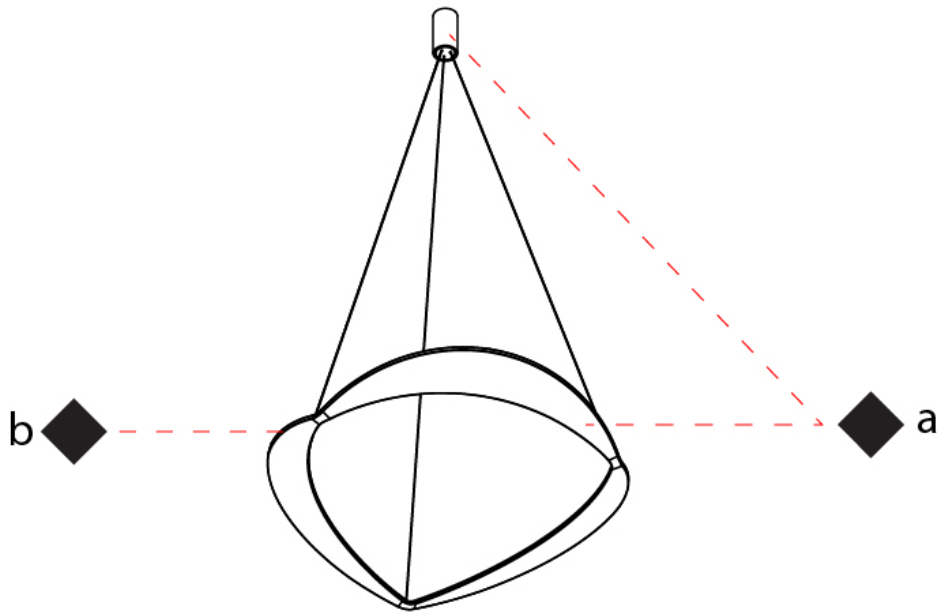

DIADEMA 1 SUSPENSION

D41008-

PROJECT

TYPE

SPECIFIER

QUANTITY

DATE

D