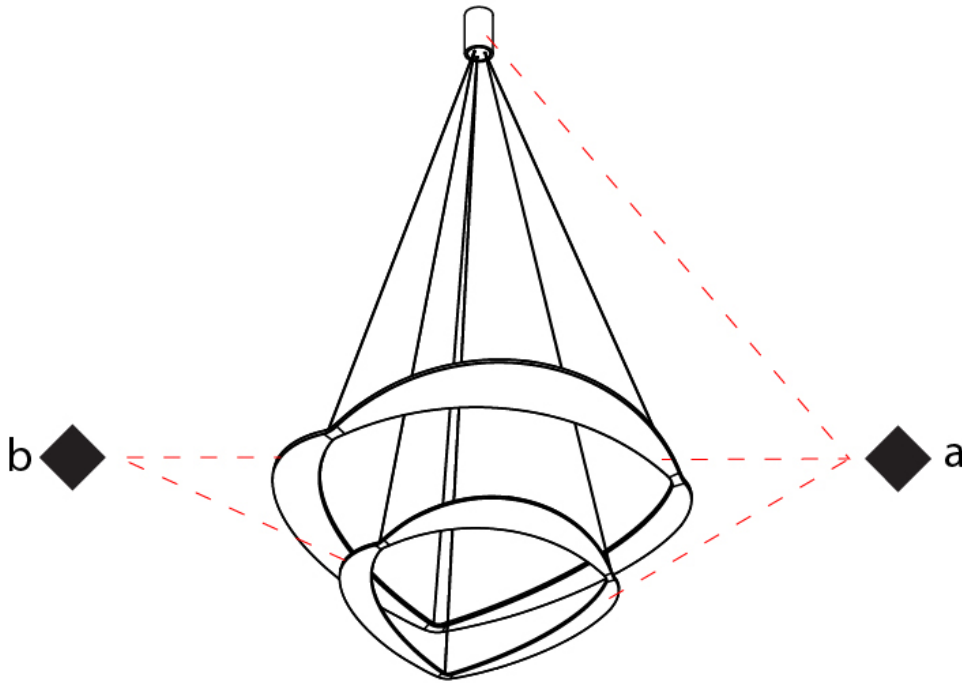

DIADEMA 2 SUSPENSION

D41014-

PROJECT	_____
TYPE	_____
SPECIFIER	_____
QUANTITY	_____
DATE	_____