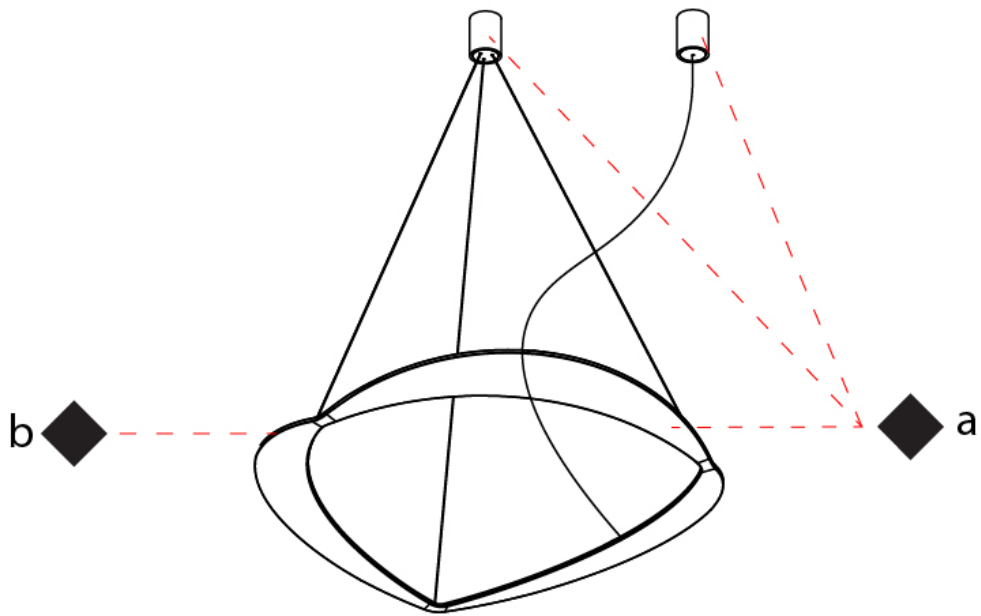

PROJECT	_____
TYPE	_____
SPECIFIER	_____
QUANTITY	_____
DATE	_____

DIADEMA 1 DECENTRATED BASE SUSPENSION

D41007-

D