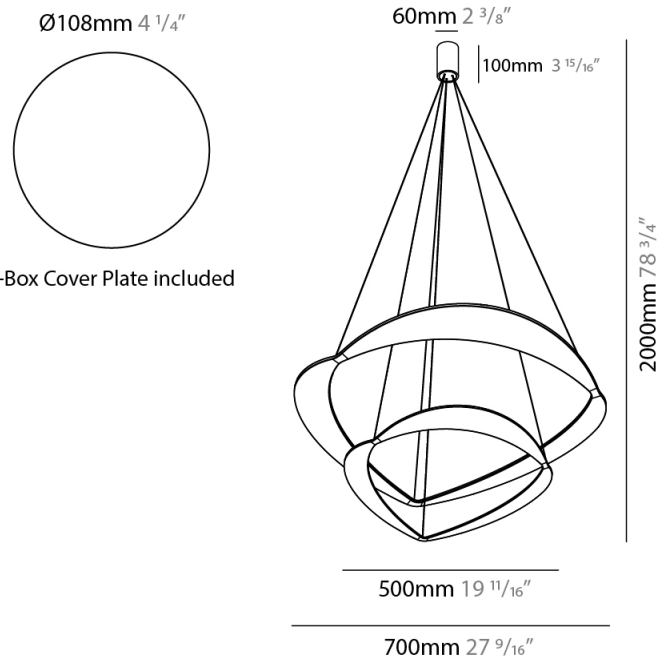

PROJECT	_____
TYPE	_____
SPECIFIER	_____
QUANTITY	_____
DATE	_____

DIADEMA 2 SUSPENSION

D41014-

base number   Finish
Options

1. To build a product code in our configurator select the specify button on the base model # product page
2. To build a manual product code on this datasheet choose from the options listed below in blue font and add the suffix to the base model #

GENERAL

Series: Diadema
Subseries: Diadema 2
Brand: Icone
Division: Design
Mounting Type: Suspension
Mounting Location: Ceiling
Subcategory: Pendant

PHYSICAL

Shape: Abstract
Diameter (mm): 700
Diameter (in): 27 ⁹/₁₆
Height (mm): 2000
Height (in): 78 ³/₄
Light Distribution: Indirect
Fixture Finish: WHI / WAM / GLF
Fixture Material: Aluminum

ELECTRICAL

Lamp Type: LED
Total Output Wattage (W): 105
Dimming: Electronic Low Voltage Dimming
Input Voltage (V): 120Vac Direct Line

LED

Color Temperature (°K): 3000
Nominal Lumen (lm): 8925
CRI: >90 CRI
Lamp Life (hrs): 50000

OPTICAL

RATINGS AND CERTIFICATIONS

Certified By: Certified for North American Standards
IP rating: IP20