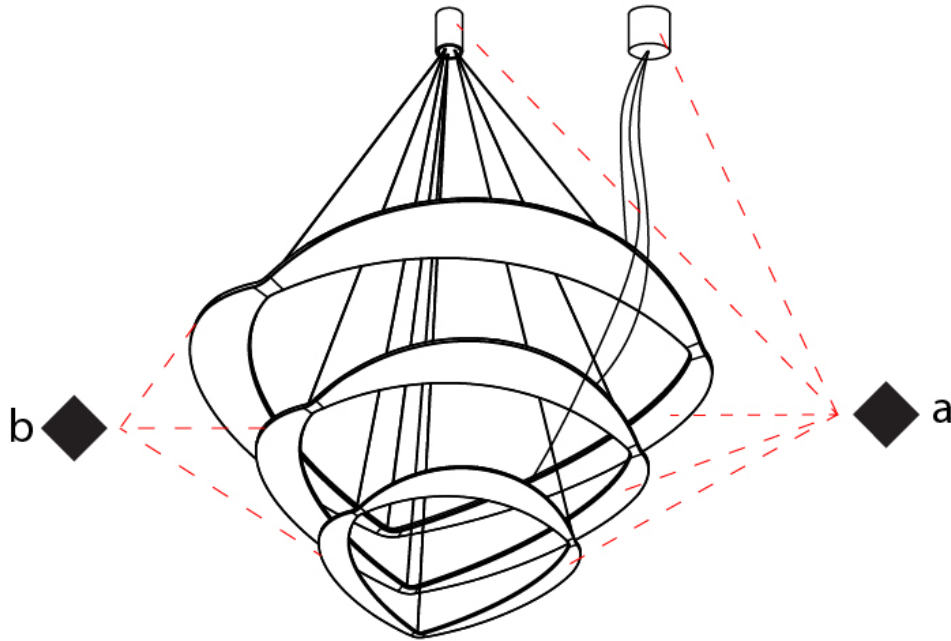

DIADEMA 3 DECENTRATED BASE SUSPENSION

D41011-