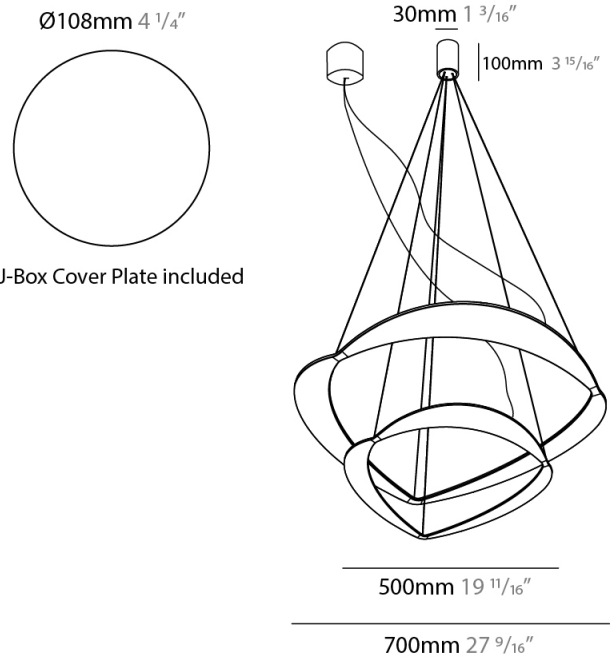

PROJECT	
TYPE	
SPECIFIER	
QUANTITY	
DATE	

DIADEMA 2 DECENTRATED BASE SUSPENSION

D41015-

base number Finish
Options

1. To build a product code in our configurator select the specify button on the base model # product page
2. To build a manual product code on this datasheet choose from the options listed below in blue font and add the suffix to the base model #

GENERAL

Series: Diadema
Subseries: Diadema 2 Decentrated Base
Brand: Icone
Division: Design
Mounting Type: Suspension
Mounting Location: Ceiling
Subcategory: Pendant

PHYSICAL

Shape: Abstract
Diameter (mm): 700
Diameter (in): 27 ⁹/₁₆
Height (mm): 2000
Height (in): 78 ³/₄
Light Distribution: Indirect
Fixture Finish: WHI / WAM / GLF
Fixture Material: Aluminum

ELECTRICAL

Lamp Type: LED
Total Output Wattage (W): 105
Dimming: Electronic Low Voltage Dimming
Input Voltage (V): 120Vac Direct Line

LED

Color Temperature (°K): 3000
Nominal Lumen (lm): 8925
CRI: >90 CRI
Lamp Life (hrs): 50000

OPTICAL

RATINGS AND CERTIFICATIONS

Certified By: Certified for North American Standards
IP rating: IP20