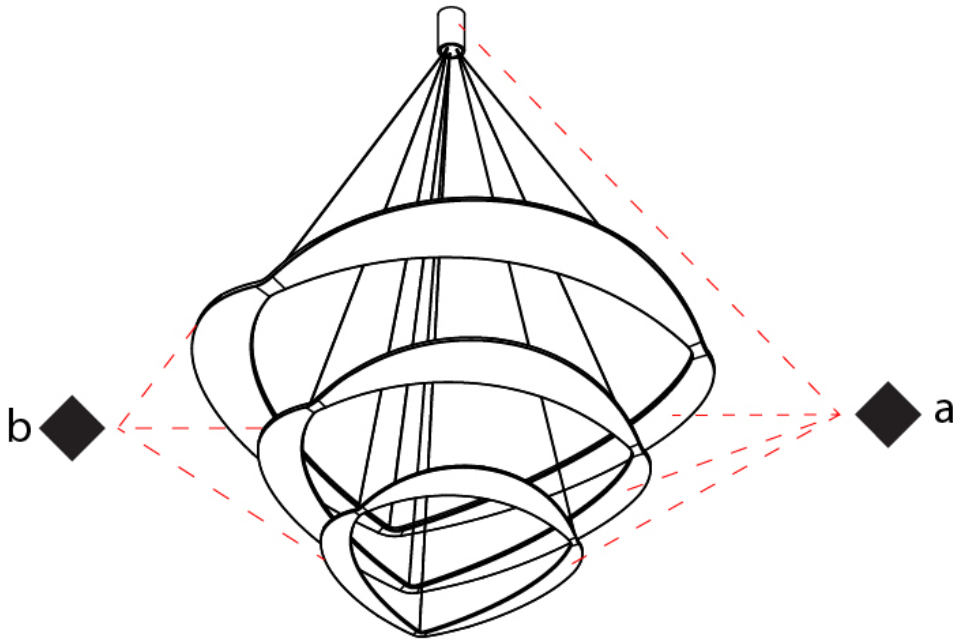

DIADEMA 3 SUSPENSION

D41010-

PROJECT _____

TYPE _____

SPECIFIER _____

QUANTITY _____

DATE _____

D