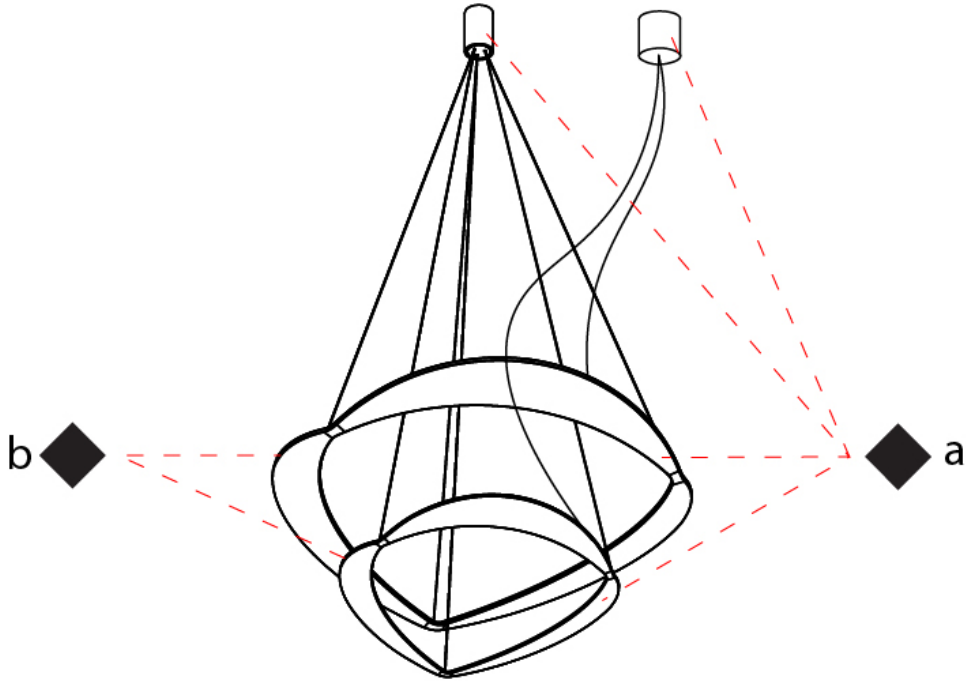

DIADEMA 2 DECENTRATED BASE SUSPENSION

D41015-

PROJECT	_____
TYPE	_____
SPECIFIER	_____
QUANTITY	_____
DATE	_____