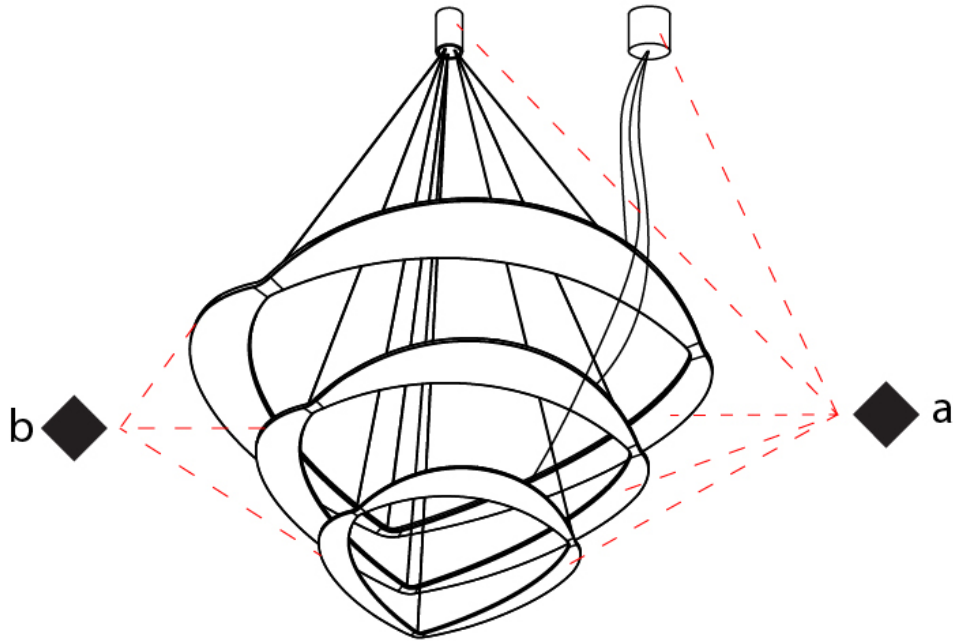

DIADEMA 3 DECENTRATED BASE SUSPENSION

D41011-

PROJECT

TYPE

SPECIFIER

QUANTITY

DATE