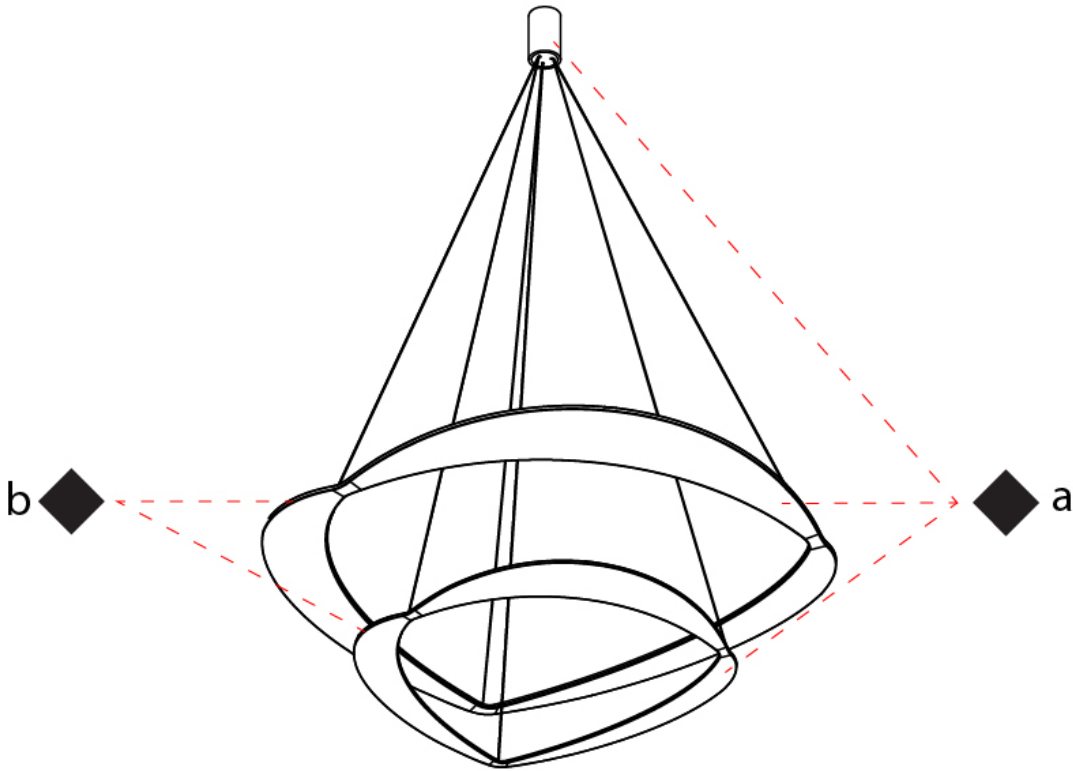

DIADEMA 2 SUSPENSION

D41012-

PROJECT _____

TYPE _____

SPECIFIER _____

QUANTITY _____

DATE _____