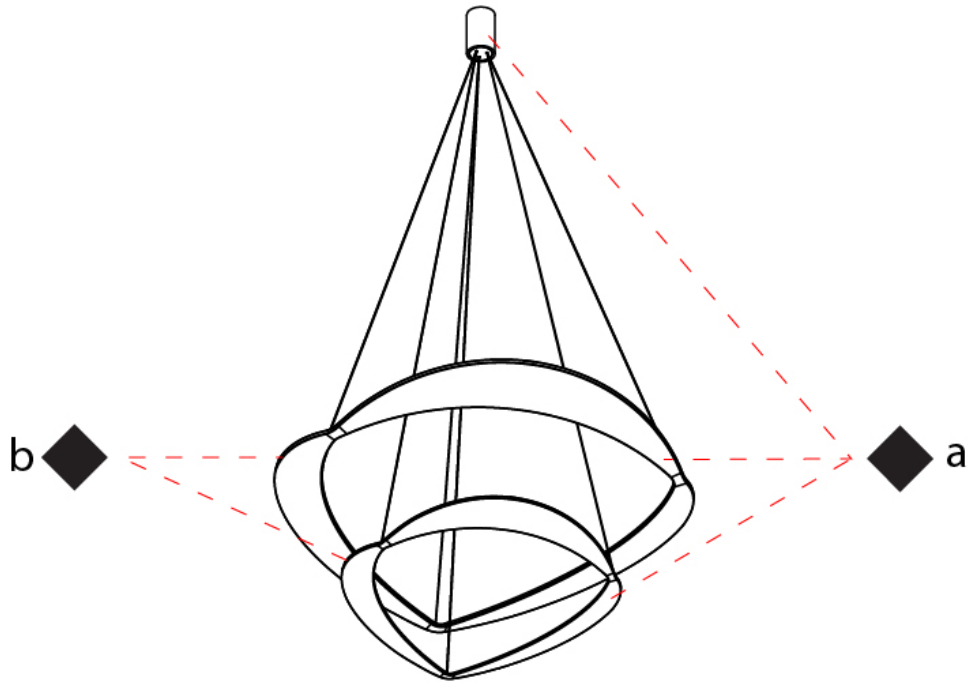

DIADEMA 2 SUSPENSION

D41014-

PROJECT	_____
TYPE	_____
SPECIFIER	_____
QUANTITY	_____
DATE	_____