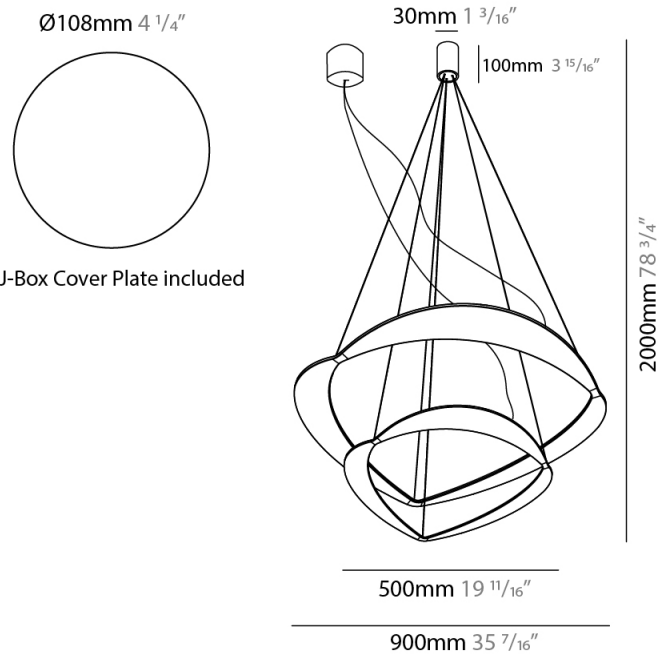

PROJECT	_____
TYPE	_____
SPECIFIER	_____
QUANTITY	_____
DATE	_____

DIADEMA 2 DECENTRATED BASE SUSPENSION

D41013-

base number Finish
Options

1. To build a product code in our configurator select the specify button on the base model # product page
2. To build a manual product code on this datasheet choose from the options listed below in blue font and add the suffix to the base model #

GENERAL

Series: Diadema
Subseries: Diadema 2 Decentrated Base
Brand: Icone
Division: Design
Mounting Type: Suspension
Mounting Location: Ceiling
Subcategory: Pendant

PHYSICAL

Shape: Abstract
Diameter (mm): 900
Diameter (in): 35 7/16
Height (mm): 2000
Height (in): 78 3/4
Light Distribution: Indirect
Fixture Finish: WHI / WAM / GLF
Fixture Material: Aluminum

ELECTRICAL

Lamp Type: LED
Total Output Wattage (W): 135
Dimming: Electronic Low Voltage Dimming
Input Voltage (V): 120Vac Direct Line

LED

Color Temperature (°K): 3000
Nominal Lumen (lm): 11475
CRI: >90 CRI
Lamp Life (hrs): 50000

OPTICAL

RATINGS AND CERTIFICATIONS

Certified By: Certified for North American Standards
IP rating: IP20