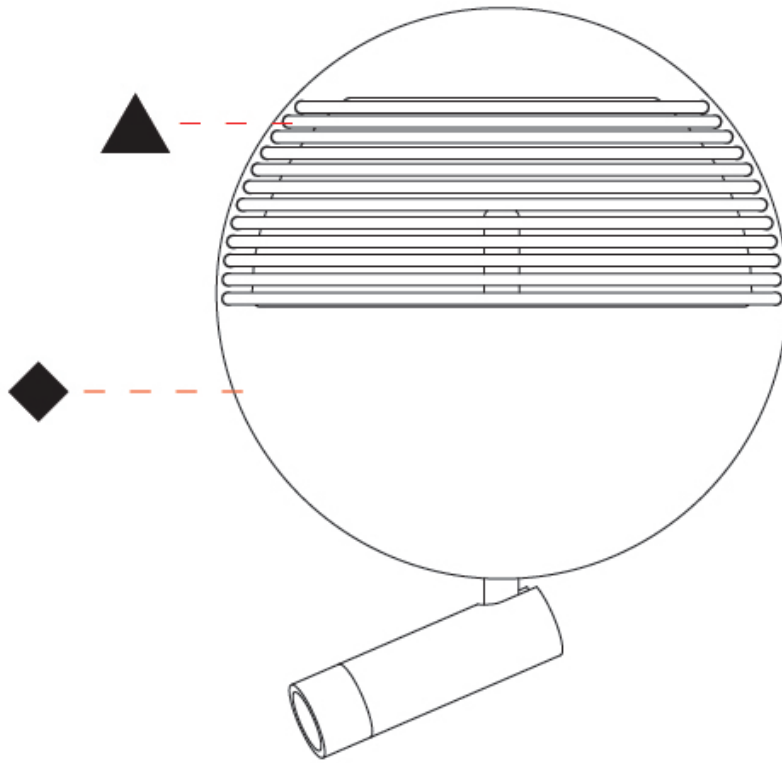

DIAL SURFACE

D113041-

PROJECT _____

TYPE _____

SPECIFIER _____

QUANTITY _____

DATE _____

D