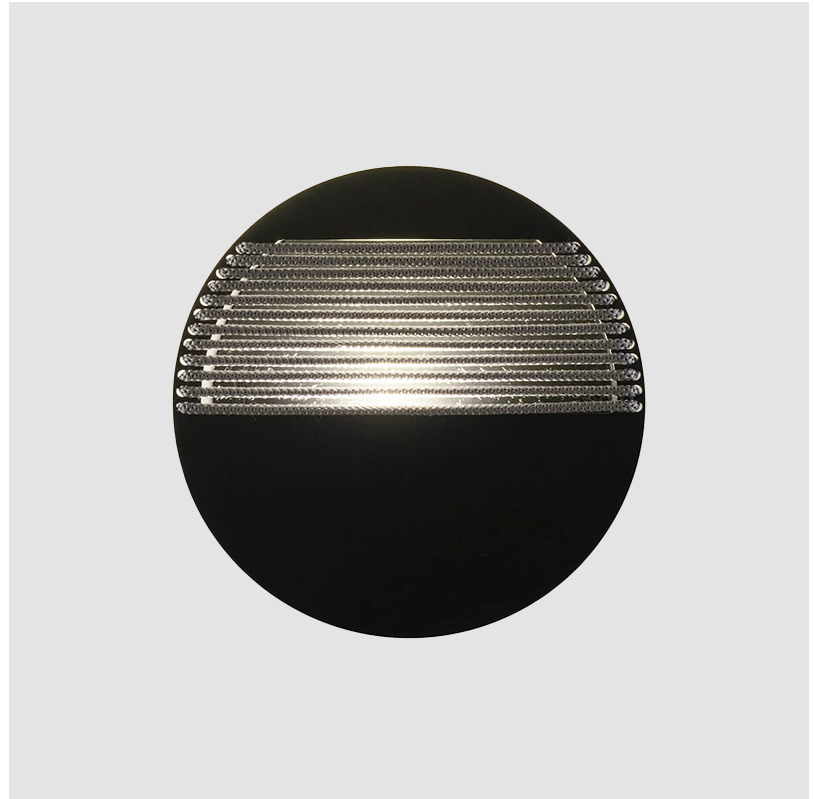

PROJECT	_____
TYPE	_____
SPECIFIER	_____
QUANTITY	_____
DATE	_____

DIAL SURFACE

D113040-

base number   Finish
Options

1. To build a product code in our configurator select the specify button on the base model # product page
2. To build a manual product code on this datasheet choose from the options listed below in blue font and add the suffix to the base model #

GENERAL

Series: Dial _____
Partner: Ole _____
Division: Design _____
Installation: Surface _____
Product Type: Wall Surface _____
Mounting Location: Wall _____
Light Distribution: Indirect _____

PHYSICAL

Shape: Round _____
Diameter (mm): 215 _____
Diameter (in): 8 ⁷/₁₆ _____
Height (mm): 2215 _____
Depth (mm): 35 _____
Height (in): 8 ⁷/₁₆ _____
Depth (in): 1 ³/₈ _____
Fixture Finish: [MBK](#) _____
Accent Finish: WHI / MBK / BEI / OGR / MSA / SCO / MWH _____
Fixture Material: Metal _____

ELECTRICAL

Number of Lamps: 1 _____
Lamp Type: LED Retrofit _____
Bulb Included: Bulb Not Included _____
Max. Wattage Per Lamp (W): 4 _____
Lamp Base: G9 _____
Input Voltage (V): 120 _____

LED

OPTICAL

RATINGS AND CERTIFICATIONS

Certified By: Certified for North American Standards _____
IP rating: IP20 _____