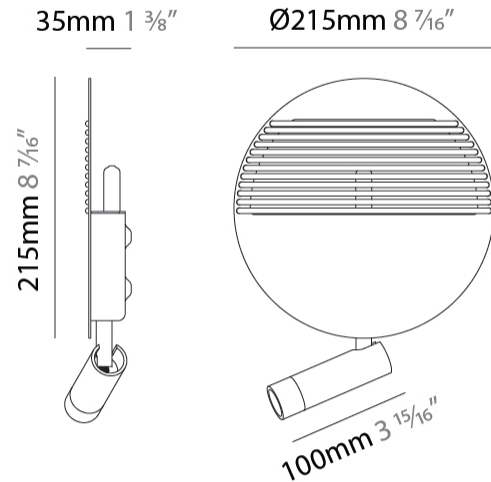

PROJECT	_____
TYPE	_____
SPECIFIER	_____
QUANTITY	_____
DATE	_____

DIAL SURFACE

D113041-

base number _____
Finish _____
Options _____

1. To build a product code in our configurator select the specify button on the base model # product page
2. To build a manual product code on this datasheet choose from the options listed below in blue font and add the suffix to the base model #

GENERAL

Series: Dial
Partner: Ole
Division: Design
Installation: Surface
Product Type: Wall Surface
Mounting Location: Wall
Light Distribution: Indirect

PHYSICAL

Shape: Round
Diameter (mm): 215
Diameter (in): 8 7/16
Height (mm): 215
Depth (mm): 35
Height (in): 8 7/16
Depth (in): 1 3/8
Max. Overall Height (mm): 225
Max. Overall Height (in): 8 7/8
Fixture Finish: MBK
Accent Finish: WHI / MBK / BEI / OGR / MSA / SCO / MWH
Fixture Material: Metal

ELECTRICAL

Number of Lamps: 1
Lamp Type: LED + LED Retrofit
Input Wattage (W): 4.4
Bulb Included: Bulb Not Included
Total Output Wattage (W): 1.6W + 4W
Lamp Base: G9
Dimming: Non-Dimmable
Driver Included: Yes
Driver Location: Integrated
Driver Type: Constant Current - 120V
Driver Class: Class 2
Input Voltage (V): 120
Constant Current (MA): 500

LED

Color Temperature (°K): 4000
CRI: >90 CRI
Lamp Life (hrs): 50000

OPTICAL

RATINGS AND CERTIFICATIONS

Certified By: Certified for North American Standards
IP rating: IP20