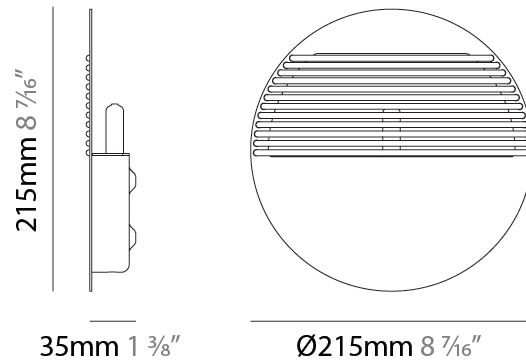

PROJECT	_____
TYPE	_____
SPECIFIER	_____
QUANTITY	_____
DATE	_____

DIAL SURFACE

D113040-

base number   Finish
Options

1. To build a product code in our configurator select the specify button on the base model # product page
2. To build a manual product code on this datasheet choose from the options listed below in blue font and add the suffix to the base model #

GENERAL

Series: Dial _____
Partner: Ole _____
Division: Design _____
Installation: Surface _____
Product Type: Wall Surface _____
Mounting Location: Wall _____
Light Distribution: Indirect _____

PHYSICAL

Shape: Round _____
Diameter (mm): 215 _____
Diameter (in): 8 ⁷/₁₆ _____
Height (mm): 2215 _____
Depth (mm): 35 _____
Height (in): 8 ⁷/₁₆ _____
Depth (in): 1 ³/₈ _____
Fixture Finish: [MBK](#) _____
Accent Finish: WHI / MBK / BEI / OGR / MSA / SCO / MWH _____
Fixture Material: Metal _____

ELECTRICAL

Number of Lamps: 1 _____
Lamp Type: LED Retrofit _____
Bulb Included: Bulb Not Included _____
Max. Wattage Per Lamp (W): 4 _____
Lamp Base: G9 _____
Input Voltage (V): 120 _____

LED

OPTICAL

RATINGS AND CERTIFICATIONS

Certified By: Certified for North American Standards _____
IP rating: IP20 _____