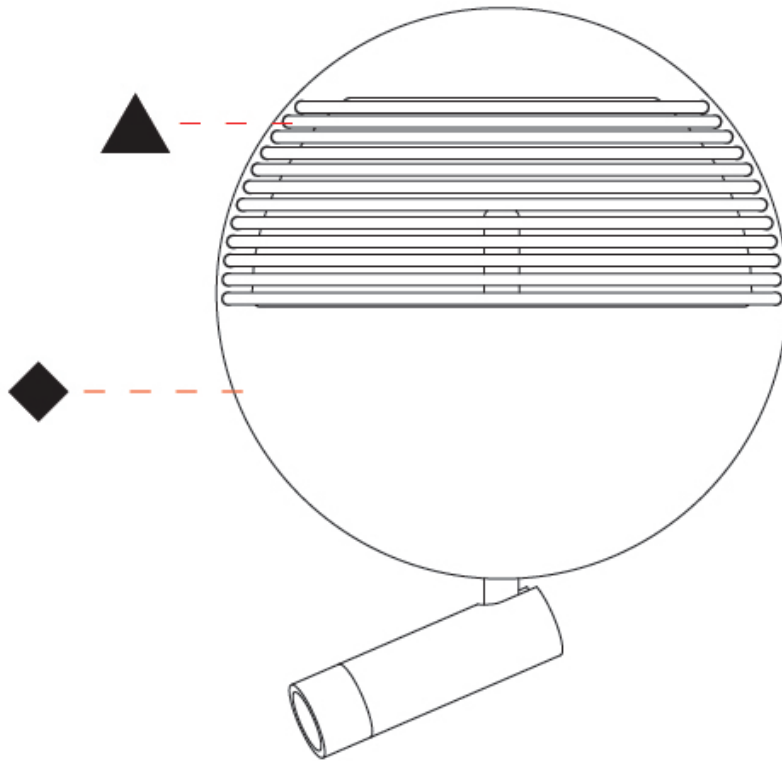

DIAL SURFACE

D113041-

PROJECT _____

TYPE _____

SPECIFIER _____

QUANTITY _____

DATE _____

D