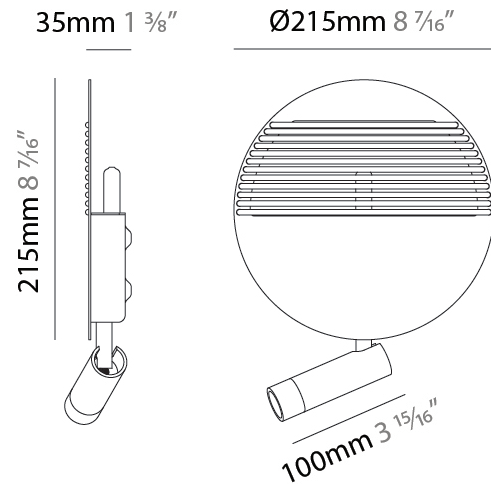

PROJECT	_____
TYPE	_____
SPECIFIER	_____
QUANTITY	_____
DATE	_____

DIAL SURFACE

D113041- _____ - _____
base number _____ Finish _____
Options _____

1. To build a product code in our configurator select the specify button on the base model # product page
2. To build a manual product code on this datasheet choose from the options listed below in blue font and add the suffix to the base model #

GENERAL

Series: Dial
Brand: Ole
Division: Design
Mounting Type: Surface
Mounting Location: Wall
Subcategory: Ambient

PHYSICAL

Shape: Round
Diameter (mm): 215
Diameter (in): 8 7/16
Height (mm): 215
Depth (mm): 35
Height (in): 8 7/16
Depth (in): 1 3/8
Max. Overall Height (mm): 225
Max. Overall Height (in): 8 7/8
Light Distribution: Indirect
Fixture Finish: MWH / BLK
Accent Finish: WHI / MBK / BEI / OGR / MSA / SCO / MWH
Fixture Material: Metal

ELECTRICAL

Number of Lamps: 1
Lamp Type: LED + LED Retrofit
Input Wattage (W): 4.4
Bulb Included: Bulb Not Included
Total Output Wattage (W): 1.6W + 4W
Lamp Base: G9
Dimming: Non-Dimmable
Driver Included: Yes
Driver Location: Integrated
Driver Type: Constant Current - 120V
Driver Class: Class 2
Input Voltage (V): 120
Constant Current (MA): 500

LED

Color Temperature (°K): 4000
CRI: >90 CRI
Lamp Life (hrs): 50000

OPTICAL

RATINGS AND CERTIFICATIONS

Certified By: Certified for North American Standards
IP rating: IP20