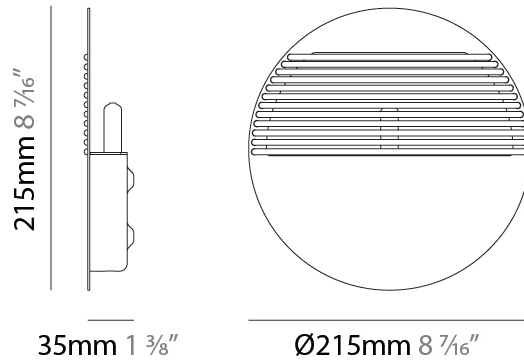

PROJECT	_____
TYPE	_____
SPECIFIER	_____
QUANTITY	_____
DATE	_____

DIAL SURFACE

D113040- _____ - _____
base number _____ Finish _____
Options _____

1. To build a product code in our configurator select the specify button on the base model # product page
2. To build a manual product code on this datasheet choose from the options listed below in blue font and add the suffix to the base model #

GENERAL

Series: Dial
Brand: Ole
Division: Design
Mounting Type: Surface
Mounting Location: Wall
Subcategory: Ambient

PHYSICAL

Shape: Round
Diameter (mm): 215
Diameter (in): 8 7/16
Height (mm): 2215
Depth (mm): 35
Height (in): 8 7/16
Depth (in): 1 3/8
Light Distribution: Indirect
Fixture Finish: [MWH](#) / [MBK](#)
Accent Finish: [WHI](#) / [MBK](#) / [BEI](#) / [OGR](#) / [MSA](#) / [SCO](#) / [MWH](#)
Fixture Material: Metal

ELECTRICAL

Number of Lamps: 1
Lamp Type: LED Retrofit
Bulb Included: Bulb Not Included
Max. Wattage Per Lamp (W): 4
Lamp Base: G9
Input Voltage (V): 120

LED

OPTICAL

RATINGS AND CERTIFICATIONS

Certified By: Certified for North American Standards
IP rating: IP20