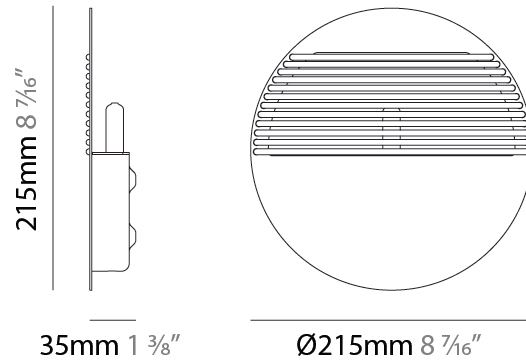

PROJECT	_____
TYPE	_____
SPECIFIER	_____
QUANTITY	_____
DATE	_____

DIAL SURFACE

D113040- _____ - _____
base number _____ Finish _____
Options _____

1. To build a product code in our configurator select the specify button on the base model # product page
2. To build a manual product code on this datasheet choose from the options listed below in blue font and add the suffix to the base model #

GENERAL

Series: Dial _____
Brand: Ole _____
Division: Design _____
Mounting Type: Surface _____
Mounting Location: Wall _____
Subcategory: Ambient _____

PHYSICAL

Shape: Round _____
Diameter (mm): 215 _____
Diameter (in): 8 7/16 _____
Height (mm): 2215 _____
Depth (mm): 35 _____
Height (in): 8 7/16 _____
Depth (in): 1 3/8 _____
Light Distribution: Indirect _____
Fixture Finish: [MWH](#) / [MBK](#) _____
Accent Finish: WHI / MBK / BEI / OGR / MSA / SCO / MWH _____
Fixture Material: Metal _____

ELECTRICAL

Number of Lamps: 1 _____
Lamp Type: LED Retrofit _____
Bulb Included: Bulb Not Included _____
Max. Wattage Per Lamp (W): 4 _____
Lamp Base: G9 _____
Input Voltage (V): 120 _____

LED

OPTICAL

RATINGS AND CERTIFICATIONS

Certified By: Certified for North American Standards _____
IP rating: IP20 _____