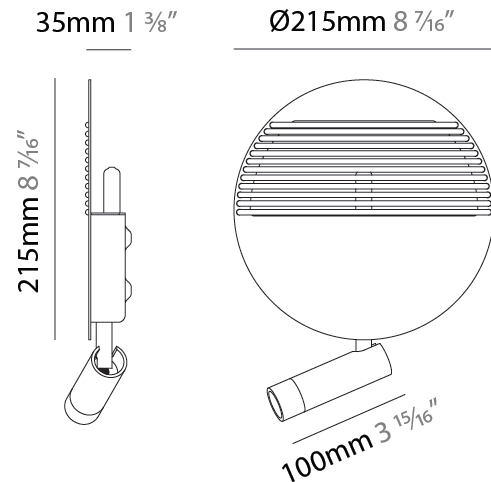

1. To build a product code in our configurator select the specify button on the base model # product page
2. To build a manual product code on this datasheet choose from the options listed below in blue font and add the suffix to the base model #

GENERAL

Series: Dial _____
Brand: Ole _____
Division: Design _____
Mounting Type: Surface _____
Mounting Location: Wall _____
Subcategory: Ambient _____

PHYSICAL

Shape: Round _____
Diameter (mm): 215 _____
Diameter (in): 8 ⁷/₁₆ _____
Height (mm): 215 _____
Depth (mm): 35 _____
Height (in): 8 ⁷/₁₆ _____
Depth (in): 1 ³/₈ _____
Max. Overall Height (mm): 225 _____
Max. Overall Height (in): 8 ⁷/₈ _____
Light Distribution: Indirect _____
Fixture Finish: MWH / BLK _____
Accent Finish: WHI / MBK / BEI / OGR / MSA / SCO / MWH _____
Fixture Material: Metal _____

ELECTRICAL

Number of Lamps: 1 _____
Lamp Type: LED + LED Retrofit _____
Input Wattage (W): 4.4 _____
Bulb Included: Bulb Not Included _____
Total Output Wattage (W): 1.6W + 4W _____
Lamp Base: G9 _____
Dimming: Non-Dimmable _____
Driver Included: Yes _____
Driver Location: Integrated _____
Driver Type: Constant Current - 120V _____
Driver Class: Class 2 _____
Input Voltage (V): 120 _____
Constant Current (MA): 500 _____

LED

Color Temperature (°K): 4000 _____
CRI: >90 CRI _____
Lamp Life (hrs): 50000 _____

OPTICAL

RATINGS AND CERTIFICATIONS

Certified By: Certified for North American Standards _____
IP rating: IP20 _____