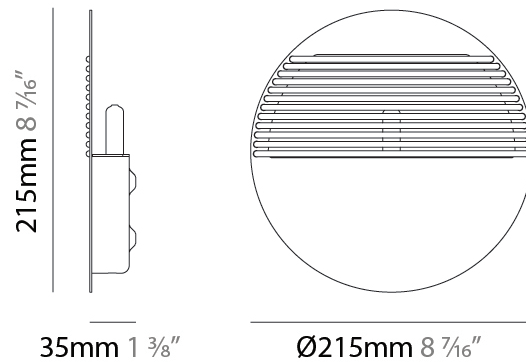

PROJECT	_____
TYPE	_____
SPECIFIER	_____
QUANTITY	_____
DATE	_____

DIAL SURFACE

D113040- _____ - _____
base number _____ Finish _____
Options _____

1. To build a product code in our configurator select the specify button on the base model # product page
2. To build a manual product code on this datasheet choose from the options listed below in blue font and add the suffix to the base model #

GENERAL

Series: Dial
Brand: Ole
Division: Design
Mounting Type: Surface
Mounting Location: Wall
Subcategory: Ambient

PHYSICAL

Shape: Round
Diameter (mm): 215
Diameter (in): 8 7/16
Height (mm): 2215
Depth (mm): 35
Height (in): 8 7/16
Depth (in): 1 3/8
Light Distribution: Indirect
Fixture Finish: [MWH](#) / [MBK](#)
Accent Finish: [WHI](#) / [MBK](#) / [BEI](#) / [OGR](#) / [MSA](#) / [SCO](#) / [MWH](#)
Fixture Material: Metal

ELECTRICAL

Number of Lamps: 1
Lamp Type: LED Retrofit
Bulb Included: Bulb Not Included
Max. Wattage Per Lamp (W): 4
Lamp Base: G9
Input Voltage (V): 120

LED

OPTICAL

RATINGS AND CERTIFICATIONS

Certified By: Certified for North American Standards
IP rating: IP20