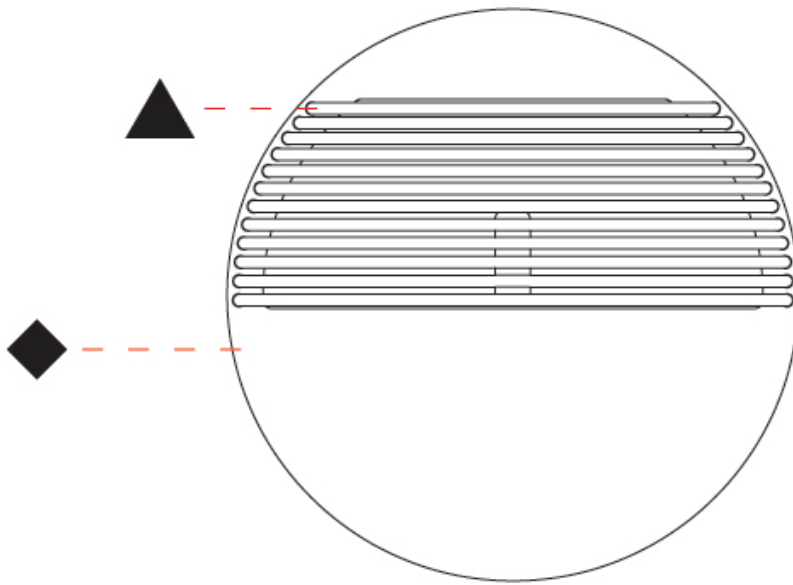

DIAL SURFACE

D113040-

PROJECT

TYPE

SPECIFIER

QUANTITY

DATE