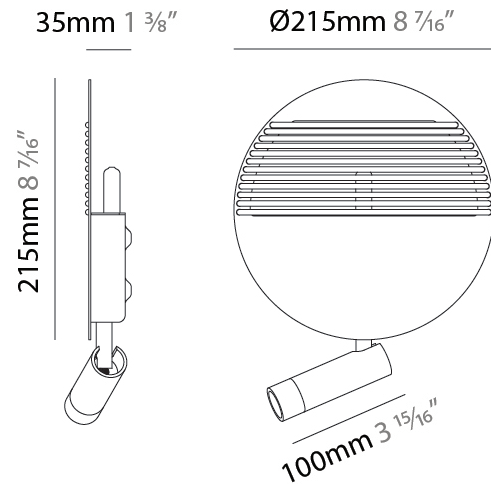

1. To build a product code in our configurator select the specify button on the base model # product page
2. To build a manual product code on this datasheet choose from the options listed below in blue font and add the suffix to the base model #

GENERAL

Series: Dial _____
Brand: Ole _____
Division: Design _____
Mounting Type: Surface _____
Mounting Location: Wall _____
Subcategory: Ambient _____

PHYSICAL

Shape: Round _____
Diameter (mm): 215 _____
Diameter (in): 8 ⁷/₁₆ _____
Height (mm): 215 _____
Depth (mm): 35 _____
Height (in): 8 ⁷/₁₆ _____
Depth (in): 1 ³/₈ _____
Max. Overall Height (mm): 225 _____
Max. Overall Height (in): 8 ⁷/₈ _____
Light Distribution: Indirect _____
Fixture Finish: MWH / BLK _____
Accent Finish: WHI / MBK / BEI / OGR / MSA / SCO / MWH _____
Fixture Material: Metal _____

ELECTRICAL

Number of Lamps: 1 _____
Lamp Type: LED + LED Retrofit _____
Input Wattage (W): 4.4 _____
Bulb Included: Bulb Not Included _____
Total Output Wattage (W): 1.6W + 4W _____
Lamp Base: G9 _____
Dimming: Non-Dimmable _____
Driver Included: Yes _____
Driver Location: Integrated _____
Driver Type: Constant Current - 120V _____
Driver Class: Class 2 _____
Input Voltage (V): 120 _____
Constant Current (MA): 500 _____

LED

Color Temperature (°K): 4000 _____
CRI: >90 CRI _____
Lamp Life (hrs): 50000 _____

OPTICAL

RATINGS AND CERTIFICATIONS

Certified By: Certified for North American Standards _____
IP rating: IP20 _____