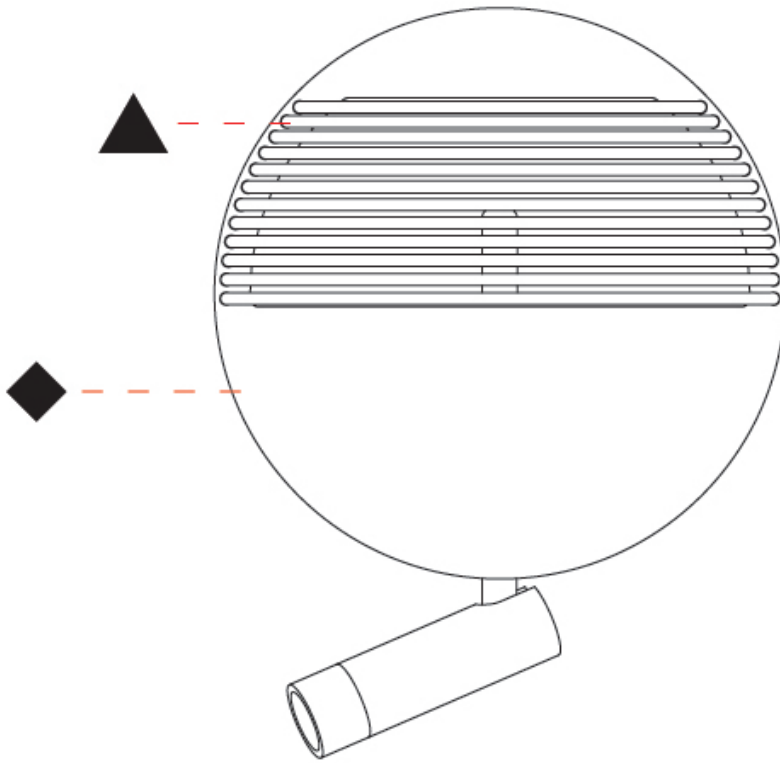

DIAL SURFACE

D113041-

PROJECT

TYPE

SPECIFIER

QUANTITY

DATE

D