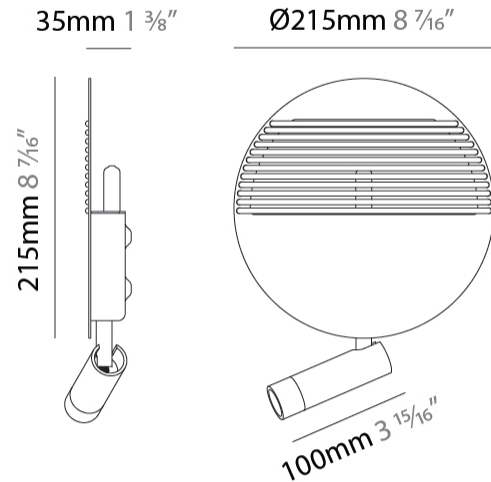

PROJECT	
TYPE	
SPECIFIER	
QUANTITY	
DATE	

DIAL SURFACE

D113041-

base number Finish
Options

1. To build a product code in our configurator select the specify button on the base model # product page
2. To build a manual product code on this datasheet choose from the options listed below in blue font and add the suffix to the base model #

GENERAL

Series: Dial
Partner: Ole
Division: Design
Installation: Surface
Product Type: Wall Surface
Mounting Location: Wall
Light Distribution: Indirect

PHYSICAL

Shape: Round
Diameter (mm): 215
Diameter (in): 8 ⁷/₁₆
Height (mm): 215
Depth (mm): 35
Height (in): 8 ⁷/₁₆
Depth (in): 1 ³/₈
Max. Overall Height (mm): 225
Max. Overall Height (in): 8 ⁷/₈
Fixture Finish: MBK
Accent Finish: WHI / MBK / BEI / OGR / MSA / SCO / MWH
Fixture Material: Metal

ELECTRICAL

Number of Lamps: 1
Lamp Type: LED + LED Retrofit
Input Wattage (W): 4.4
Bulb Included: Bulb Not Included
Total Output Wattage (W): 1.6W + 4W
Lamp Base: G9
Dimming: Non-Dimmable
Driver Included: Yes
Driver Location: Integrated
Driver Type: Constant Current - 120V
Driver Class: Class 2
Input Voltage (V): 120
Constant Current (MA): 500

LED

Color Temperature (°K): 4000
CRI: >90 CRI
Lamp Life (hrs): 50000

OPTICAL

RATINGS AND CERTIFICATIONS

Certified By: Certified for North American Standards
IP rating: IP20