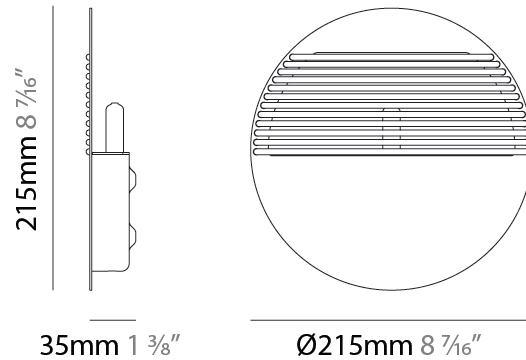

DIAL SURFACE

D113040- _____ - _____
base number _____ Finish _____
Options _____

1. To build a product code in our configurator select the specify button on the base model # product page
2. To build a manual product code on this datasheet choose from the options listed below in blue font and add the suffix to the base model #

GENERAL

Series: Dial _____
Brand: Ole _____
Division: Design _____
Mounting Type: Surface _____
Mounting Location: Wall _____
Subcategory: Ambient _____

PHYSICAL

Shape: Round _____
Diameter (mm): 215 _____
Diameter (in): 8 7/16 _____
Height (mm): 2215 _____
Depth (mm): 35 _____
Height (in): 8 7/16 _____
Depth (in): 1 3/8 _____
Light Distribution: Indirect _____
Fixture Finish: [MWH](#) / [MBK](#) _____
Accent Finish: [WHI](#) / [MBK](#) / [BEI](#) / [OGR](#) / [MSA](#) / [SCO](#) / [MWH](#) _____
Fixture Material: Metal _____

ELECTRICAL

Number of Lamps: 1 _____
Lamp Type: LED Retrofit _____
Bulb Included: Bulb Not Included _____
Max. Wattage Per Lamp (W): 4 _____
Lamp Base: G9 _____
Input Voltage (V): 120 _____

LED

OPTICAL

RATINGS AND CERTIFICATIONS

Certified By: Certified for North American Standards _____
IP rating: IP20 _____