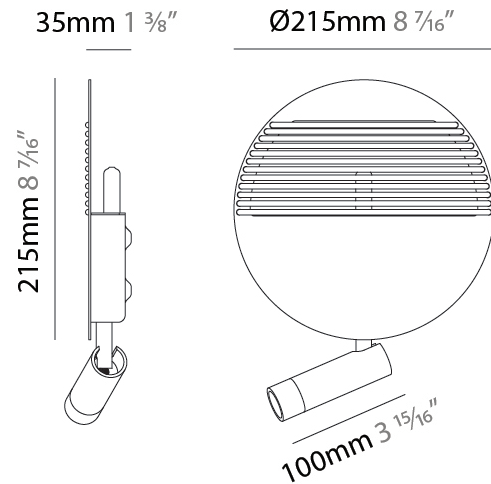

1. To build a product code in our configurator select the specify button on the base model # product page
2. To build a manual product code on this datasheet choose from the options listed below in blue font and add the suffix to the base model #

GENERAL

Series: Dial _____
Brand: Ole _____
Division: Design _____
Mounting Type: Surface _____
Mounting Location: Wall _____
Subcategory: Ambient _____

PHYSICAL

Shape: Round _____
Diameter (mm): 215 _____
Diameter (in): 8 7/16 _____
Height (mm): 215 _____
Depth (mm): 35 _____
Height (in): 8 7/16 _____
Depth (in): 1 3/8 _____
Max. Overall Height (mm): 225 _____
Max. Overall Height (in): 8 7/8 _____
Light Distribution: Indirect _____
Fixture Finish: MWH / BLK _____
Accent Finish: WHI / MBK / BEI / OGR / MSA / SCO / MWH _____
Fixture Material: Metal _____

ELECTRICAL

Number of Lamps: 1 _____
Lamp Type: LED + LED Retrofit _____
Input Wattage (W): 4.4 _____
Bulb Included: Bulb Not Included _____
Total Output Wattage (W): 1.6W + 4W _____
Lamp Base: G9 _____
Dimming: Non-Dimmable _____
Driver Included: Yes _____
Driver Location: Integrated _____
Driver Type: Constant Current - 120V _____
Driver Class: Class 2 _____
Input Voltage (V): 120 _____
Constant Current (MA): 500 _____

LED

Color Temperature (°K): 4000 _____
CRI: >90 CRI _____
Lamp Life (hrs): 50000 _____

OPTICAL

RATINGS AND CERTIFICATIONS

Certified By: Certified for North American Standards _____
IP rating: IP20 _____