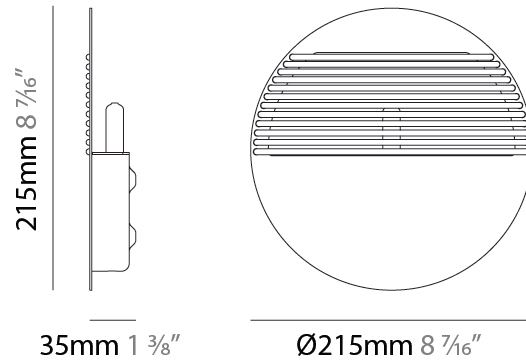

PROJECT	_____
TYPE	_____
SPECIFIER	_____
QUANTITY	_____
DATE	_____

DIAL SURFACE

D113040- _____ - _____
base number _____ Finish _____
Options _____

1. To build a product code in our configurator select the specify button on the base model # product page
2. To build a manual product code on this datasheet choose from the options listed below in blue font and add the suffix to the base model #

GENERAL

Series: Dial
Brand: Ole
Division: Design
Mounting Type: Surface
Mounting Location: Wall
Subcategory: Ambient

PHYSICAL

Shape: Round
Diameter (mm): 215
Diameter (in): 8 7/16
Height (mm): 2215
Depth (mm): 35
Height (in): 8 7/16
Depth (in): 1 3/8
Light Distribution: Indirect
Fixture Finish: MWH / MBK
Accent Finish: WHI / MBK / BEI / OGR / MSA / SCO / MWH
Fixture Material: Metal

ELECTRICAL

Number of Lamps: 1
Lamp Type: LED Retrofit
Bulb Included: Bulb Not Included
Max. Wattage Per Lamp (W): 4
Lamp Base: G9
Input Voltage (V): 120

LED

OPTICAL

RATINGS AND CERTIFICATIONS

Certified By: Certified for North American Standards
IP rating: IP20