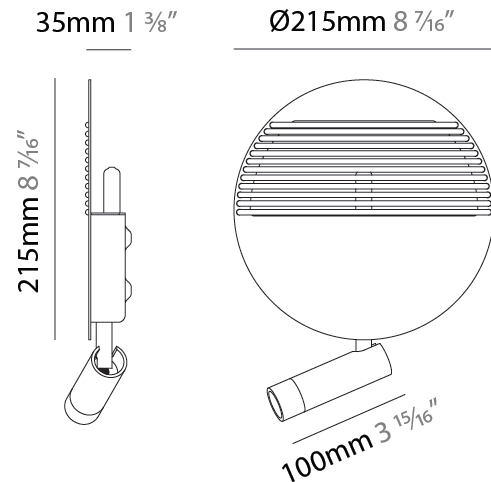

PROJECT	_____
TYPE	_____
SPECIFIER	_____
QUANTITY	_____
DATE	_____

DIAL SURFACE

D113041- _____ - _____
base number _____ Finish _____
Options _____

1. To build a product code in our configurator select the specify button on the base model # product page
2. To build a manual product code on this datasheet choose from the options listed below in blue font and add the suffix to the base model #

GENERAL

Series: Dial
Brand: Ole
Division: Design
Mounting Type: Surface
Mounting Location: Wall
Subcategory: Ambient

PHYSICAL

Shape: Round
Diameter (mm): 215
Diameter (in): 8 7/16
Height (mm): 215
Depth (mm): 35
Height (in): 8 7/16
Depth (in): 1 3/8
Max. Overall Height (mm): 225
Max. Overall Height (in): 8 7/8
Light Distribution: Indirect
Fixture Finish: MWH / BLK
Accent Finish: WHI / MBK / BEI / OGR / MSA / SCO / MWH
Fixture Material: Metal

ELECTRICAL

Number of Lamps: 1
Lamp Type: LED + LED Retrofit
Input Wattage (W): 4.4
Bulb Included: Bulb Not Included
Total Output Wattage (W): 1.6W + 4W
Lamp Base: G9
Dimming: Non-Dimmable
Driver Included: Yes
Driver Location: Integrated
Driver Type: Constant Current - 120V
Driver Class: Class 2
Input Voltage (V): 120
Constant Current (MA): 500

LED

Color Temperature (°K): 4000
CRI: >90 CRI
Lamp Life (hrs): 50000

OPTICAL

RATINGS AND CERTIFICATIONS

Certified By: Certified for North American Standards
IP rating: IP20