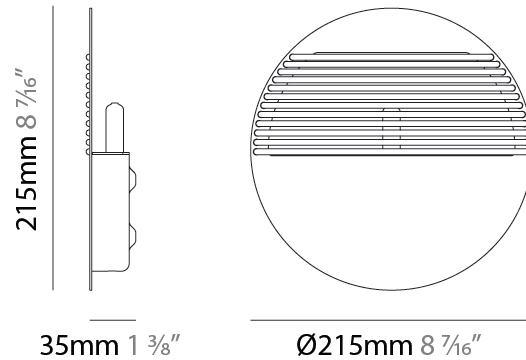

PROJECT	_____
TYPE	_____
SPECIFIER	_____
QUANTITY	_____
DATE	_____

DIAL SURFACE

D113040- _____ - _____
base number _____ Finish _____
Options _____

1. To build a product code in our configurator select the specify button on the base model # product page
2. To build a manual product code on this datasheet choose from the options listed below in blue font and add the suffix to the base model #

GENERAL

Series: Dial
Brand: Ole
Division: Design
Mounting Type: Surface
Mounting Location: Wall
Subcategory: Ambient

PHYSICAL

Shape: Round
Diameter (mm): 215
Diameter (in): 8 7/16
Height (mm): 2215
Depth (mm): 35
Height (in): 8 7/16
Depth (in): 1 3/8
Light Distribution: Indirect
Fixture Finish: [MWH / MBK](#)
Accent Finish: WHI / MBK / BEI / OGR / MSA / SCO / MWH
Fixture Material: Metal

ELECTRICAL

Number of Lamps: 1
Lamp Type: LED Retrofit
Bulb Included: Bulb Not Included
Max. Wattage Per Lamp (W): 4
Lamp Base: G9
Input Voltage (V): 120

LED

OPTICAL

RATINGS AND CERTIFICATIONS

Certified By: Certified for North American Standards
IP rating: IP20