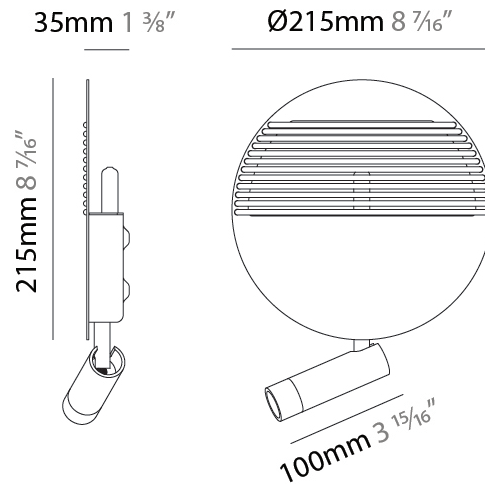

1. To build a product code in our configurator select the specify button on the base model # product page
2. To build a manual product code on this datasheet choose from the options listed below in blue font and add the suffix to the base model #

GENERAL

Series: Dial _____
Brand: Ole _____
Division: Design _____
Mounting Type: Surface _____
Mounting Location: Wall _____
Subcategory: Ambient _____

PHYSICAL

Shape: Round _____
Diameter (mm): 215 _____
Diameter (in): 8 7/16 _____
Height (mm): 215 _____
Depth (mm): 35 _____
Height (in): 8 7/16 _____
Depth (in): 1 3/8 _____
Max. Overall Height (mm): 225 _____
Max. Overall Height (in): 8 7/8 _____
Light Distribution: Indirect _____
Fixture Finish: MWH / BLK _____
Accent Finish: WHI / MBK / BEI / OGR / MSA / SCO / MWH _____
Fixture Material: Metal _____

ELECTRICAL

Number of Lamps: 1 _____
Lamp Type: LED + LED Retrofit _____
Input Wattage (W): 4.4 _____
Bulb Included: Bulb Not Included _____
Total Output Wattage (W): 1.6W + 4W _____
Lamp Base: G9 _____
Dimming: Non-Dimmable _____
Driver Included: Yes _____
Driver Location: Integrated _____
Driver Type: Constant Current - 120V _____
Driver Class: Class 2 _____
Input Voltage (V): 120 _____
Constant Current (MA): 500 _____

LED

Color Temperature (°K): 4000 _____
CRI: >90 CRI _____
Lamp Life (hrs): 50000 _____

OPTICAL

RATINGS AND CERTIFICATIONS

Certified By: Certified for North American Standards _____
IP rating: IP20 _____