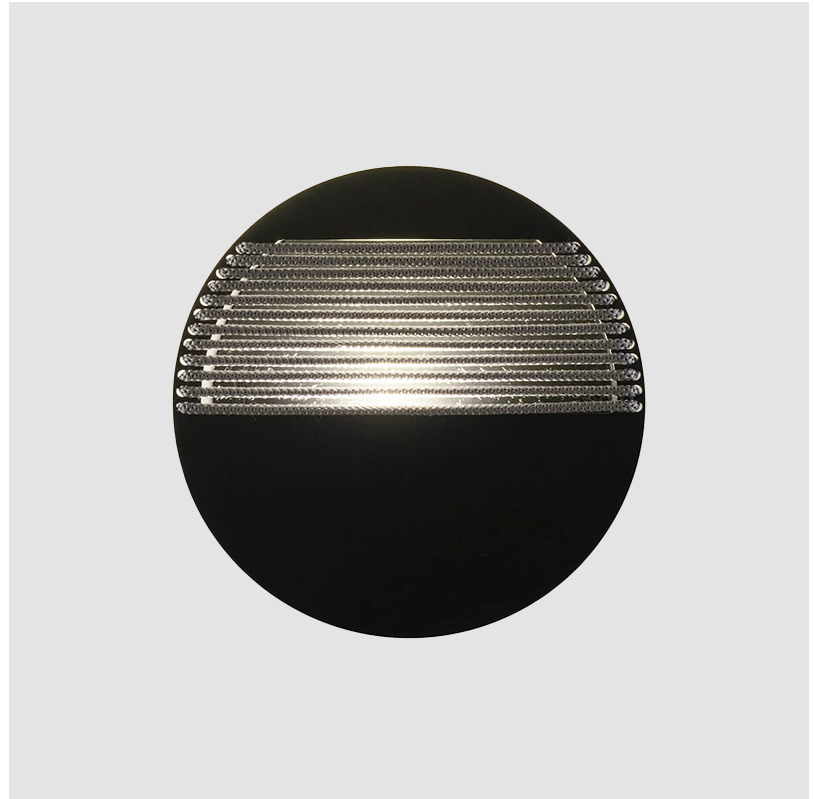

PROJECT	_____
TYPE	_____
SPECIFIER	_____
QUANTITY	_____
DATE	_____

DIAL SURFACE

D113040-

base number   Finish
Options

1. To build a product code in our configurator select the specify button on the base model # product page
2. To build a manual product code on this datasheet choose from the options listed below in blue font and add the suffix to the base model #

GENERAL

Series: Dial
Partner: Ole
Division: Design
Installation: Surface
Product Type: Wall Surface
Mounting Location: Wall
Light Distribution: Indirect

PHYSICAL

Shape: Round
Diameter (mm): 215
Diameter (in): 8 ⁷/₁₆
Height (mm): 2215
Depth (mm): 35
Height (in): 8 ⁷/₁₆
Depth (in): 1 ³/₈
Fixture Finish: MBK
Accent Finish: WHI / MBK / BEI / OGR / MSA / SCO / MWH
Fixture Material: Metal

ELECTRICAL

Number of Lamps: 1
Lamp Type: LED Retrofit
Bulb Included: Bulb Not Included
Max. Wattage Per Lamp (W): 4
Lamp Base: G9
Input Voltage (V): 120

LED

OPTICAL

RATINGS AND CERTIFICATIONS

Certified By: Certified for North American Standards
IP rating: IP20