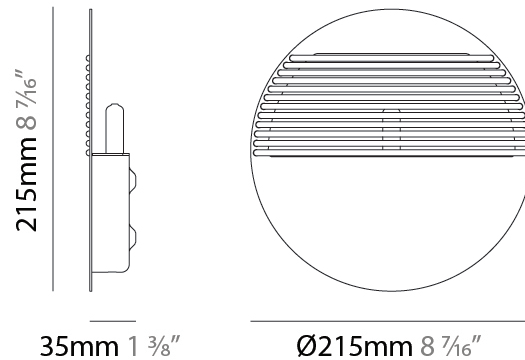

PROJECT	_____
TYPE	_____
SPECIFIER	_____
QUANTITY	_____
DATE	_____

DIAL SURFACE

D113040-

base number   Finish
Options

1. To build a product code in our configurator select the specify button on the base model # product page
2. To build a manual product code on this datasheet choose from the options listed below in blue font and add the suffix to the base model #

GENERAL

Series: Dial
Partner: Ole
Division: Design
Installation: Surface
Product Type: Wall Surface
Mounting Location: Wall
Light Distribution: Indirect

PHYSICAL

Shape: Round
Diameter (mm): 215
Diameter (in): 8 ⁷/₁₆
Height (mm): 2215
Depth (mm): 35
Height (in): 8 ⁷/₁₆
Depth (in): 1 ³/₈
Fixture Finish: MBK
Accent Finish: WHI / MBK / BEI / OGR / MSA / SCO / MWH
Fixture Material: Metal

ELECTRICAL

Number of Lamps: 1
Lamp Type: LED Retrofit
Bulb Included: Bulb Not Included
Max. Wattage Per Lamp (W): 4
Lamp Base: G9
Input Voltage (V): 120

LED

OPTICAL

RATINGS AND CERTIFICATIONS

Certified By: Certified for North American Standards
IP rating: IP20