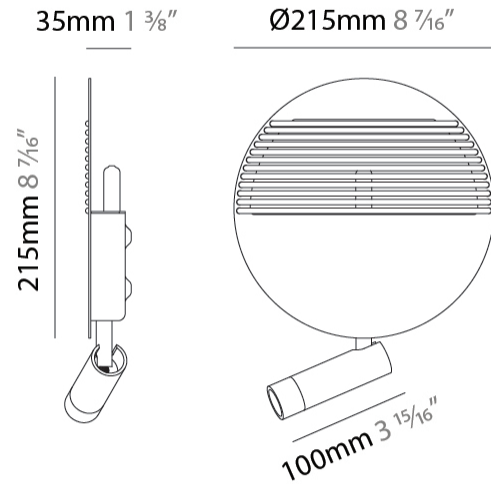

1. To build a product code in our configurator select the specify button on the base model # product page
2. To build a manual product code on this datasheet choose from the options listed below in blue font and add the suffix to the base model #

GENERAL

Series: Dial _____
Partner: Ole _____
Division: Design _____
Installation: Surface _____
Product Type: Wall Surface _____
Mounting Location: Wall _____
Light Distribution: Indirect _____

PHYSICAL

Shape: Round _____
Diameter (mm): 215 _____
Diameter (in): 8 ⁷/₁₆ _____
Height (mm): 215 _____
Depth (mm): 35 _____
Height (in): 8 ⁷/₁₆ _____
Depth (in): 1 ³/₈ _____
Max. Overall Height (mm): 225 _____
Max. Overall Height (in): 8 ⁷/₈ _____
Fixture Finish: MBK _____
Accent Finish: WHI / MBK / BEI / OGR / MSA / SCO / MWH _____
Fixture Material: Metal _____

ELECTRICAL

Number of Lamps: 1 _____
Lamp Type: LED + LED Retrofit _____
Input Wattage (W): 4.4 _____
Bulb Included: Bulb Not Included _____
Total Output Wattage (W): 1.6W + 4W _____
Lamp Base: G9 _____
Dimming: Non-Dimmable _____
Driver Included: Yes _____
Driver Location: Integrated _____
Driver Type: Constant Current - 120V _____
Driver Class: Class 2 _____
Input Voltage (V): 120 _____
Constant Current (MA): 500 _____

LED

Color Temperature (°K): 4000 _____
CRI: >90 CRI _____
Lamp Life (hrs): 50000 _____

OPTICAL

RATINGS AND CERTIFICATIONS

Certified By: Certified for North American Standards _____
IP rating: IP20 _____