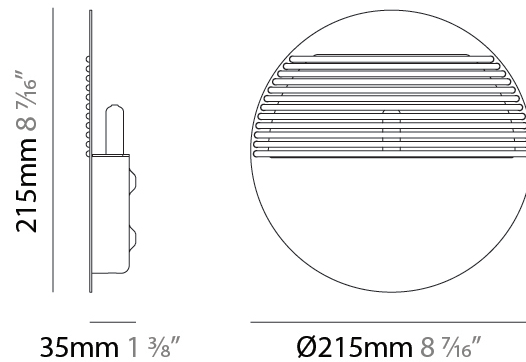

PROJECT	_____
TYPE	_____
SPECIFIER	_____
QUANTITY	_____
DATE	_____

DIAL SURFACE

D113040- _____ - _____
base number _____ Finish _____
Options _____

1. To build a product code in our configurator select the specify button on the base model # product page
2. To build a manual product code on this datasheet choose from the options listed below in blue font and add the suffix to the base model #

GENERAL

Series: Dial
Brand: Ole
Division: Design
Mounting Type: Surface
Mounting Location: Wall
Subcategory: Ambient

PHYSICAL

Shape: Round
Diameter (mm): 215
Diameter (in): 8 7/16
Height (mm): 2215
Depth (mm): 35
Height (in): 8 7/16
Depth (in): 1 3/8
Light Distribution: Indirect
Fixture Finish: MWH / MBK
Accent Finish: WHI / MBK / BEI / OGR / MSA / SCO / MWH
Fixture Material: Metal

ELECTRICAL

Number of Lamps: 1
Lamp Type: LED Retrofit
Bulb Included: Bulb Not Included
Max. Wattage Per Lamp (W): 4
Lamp Base: G9
Input Voltage (V): 120

LED

OPTICAL

RATINGS AND CERTIFICATIONS

Certified By: Certified for North American Standards
IP rating: IP20