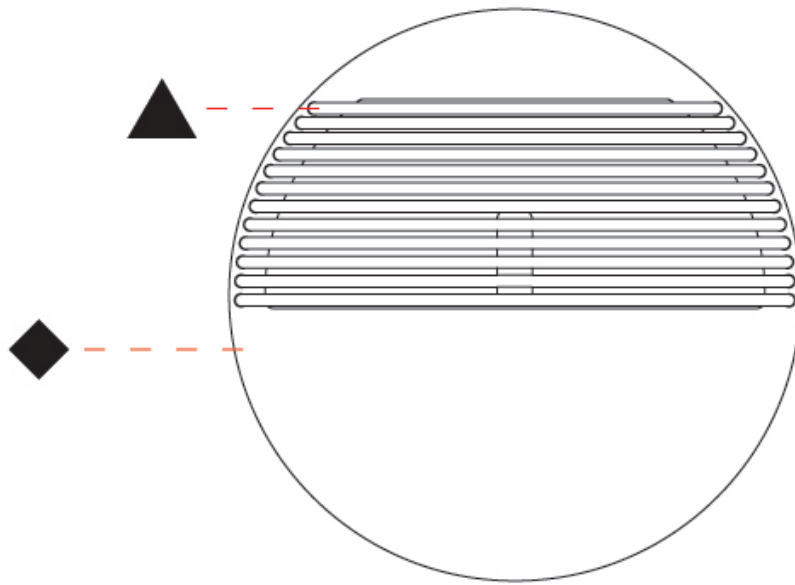

DIAL SURFACE

D113040-

PROJECT _____

TYPE _____

SPECIFIER _____

QUANTITY _____

DATE _____