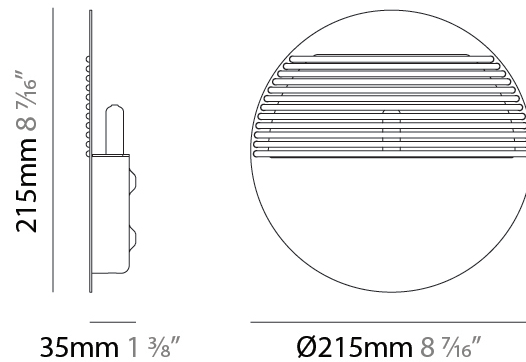

PROJECT	_____
TYPE	_____
SPECIFIER	_____
QUANTITY	_____
DATE	_____

DIAL SURFACE

D113040- _____ - _____
base number _____ Finish _____
Options _____

1. To build a product code in our configurator select the specify button on the base model # product page
2. To build a manual product code on this datasheet choose from the options listed below in blue font and add the suffix to the base model #

GENERAL

Series: Dial
Brand: Ole
Division: Design
Mounting Type: Surface
Mounting Location: Wall
Subcategory: Ambient

PHYSICAL

Shape: Round
Diameter (mm): 215
Diameter (in): 8 7/16
Height (mm): 2215
Depth (mm): 35
Height (in): 8 7/16
Depth (in): 1 3/8
Light Distribution: Indirect
Fixture Finish: [MWH](#) / [MBK](#)
Accent Finish: WHI / MBK / BEI / OGR / MSA / SCO / MWH
Fixture Material: Metal

ELECTRICAL

Number of Lamps: 1
Lamp Type: LED Retrofit
Bulb Included: Bulb Not Included
Max. Wattage Per Lamp (W): 4
Lamp Base: G9
Input Voltage (V): 120

LED

OPTICAL

RATINGS AND CERTIFICATIONS

Certified By: Certified for North American Standards
IP rating: IP20