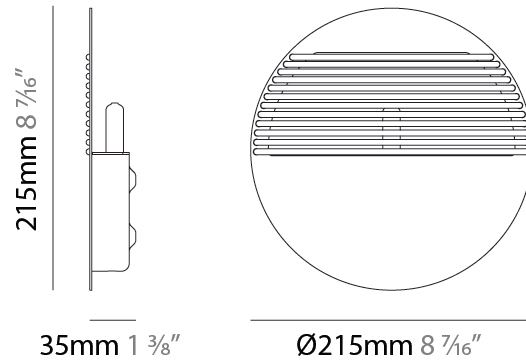

PROJECT	_____
TYPE	_____
SPECIFIER	_____
QUANTITY	_____
DATE	_____

DIAL SURFACE

D113040- _____ - _____
base number _____ Finish _____
Options _____

1. To build a product code in our configurator select the specify button on the base model # product page
2. To build a manual product code on this datasheet choose from the options listed below in blue font and add the suffix to the base model #

GENERAL

Series: Dial
Brand: Ole
Division: Design
Mounting Type: Surface
Mounting Location: Wall
Subcategory: Ambient

PHYSICAL

Shape: Round
Diameter (mm): 215
Diameter (in): 8 7/16
Height (mm): 2215
Depth (mm): 35
Height (in): 8 7/16
Depth (in): 1 3/8
Light Distribution: Indirect
Fixture Finish: [MWH](#) / [MBK](#)
Accent Finish: [WHI](#) / [MBK](#) / [BEI](#) / [OGR](#) / [MSA](#) / [SCO](#) / [MWH](#)
Fixture Material: Metal

ELECTRICAL

Number of Lamps: 1
Lamp Type: LED Retrofit
Bulb Included: Bulb Not Included
Max. Wattage Per Lamp (W): 4
Lamp Base: G9
Input Voltage (V): 120

LED

OPTICAL

RATINGS AND CERTIFICATIONS

Certified By: Certified for North American Standards
IP rating: IP20