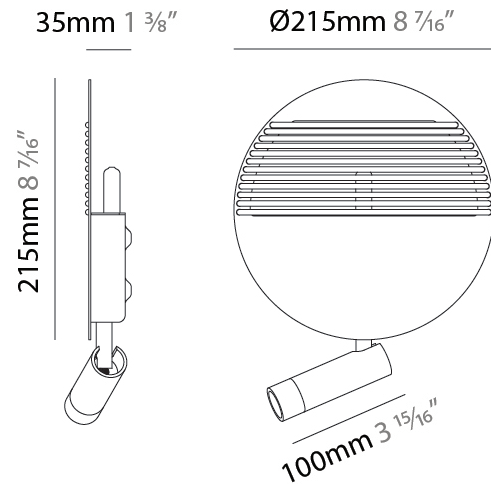

PROJECT	
TYPE	
SPECIFIER	
QUANTITY	
DATE	

DIAL SURFACE

D113041- _____ - _____
base number _____ Finish _____
Options _____

1. To build a product code in our configurator select the specify button on the base model # product page
2. To build a manual product code on this datasheet choose from the options listed below in blue font and add the suffix to the base model #

GENERAL

Series: Dial
Brand: Ole
Division: Design
Mounting Type: Surface
Mounting Location: Wall
Subcategory: Ambient

PHYSICAL

Shape: Round
Diameter (mm): 215
Diameter (in): 8 7/16
Height (mm): 215
Depth (mm): 35
Height (in): 8 7/16
Depth (in): 1 3/8
Max. Overall Height (mm): 225
Max. Overall Height (in): 8 7/8
Light Distribution: Indirect
Fixture Finish: MWH / BLK
Accent Finish: WHI / MBK / BEI / OGR / MSA / SCO / MWH
Fixture Material: Metal

ELECTRICAL

Number of Lamps: 1
Lamp Type: LED + LED Retrofit
Input Wattage (W): 4.4
Bulb Included: Bulb Not Included
Total Output Wattage (W): 1.6W + 4W
Lamp Base: G9
Dimming: Non-Dimmable
Driver Included: Yes
Driver Location: Integrated
Driver Type: Constant Current - 120V
Driver Class: Class 2
Input Voltage (V): 120
Constant Current (MA): 500

LED

Color Temperature (°K): 4000
CRI: >90 CRI
Lamp Life (hrs): 50000

OPTICAL

RATINGS AND CERTIFICATIONS

Certified By: Certified for North American Standards
IP rating: IP20