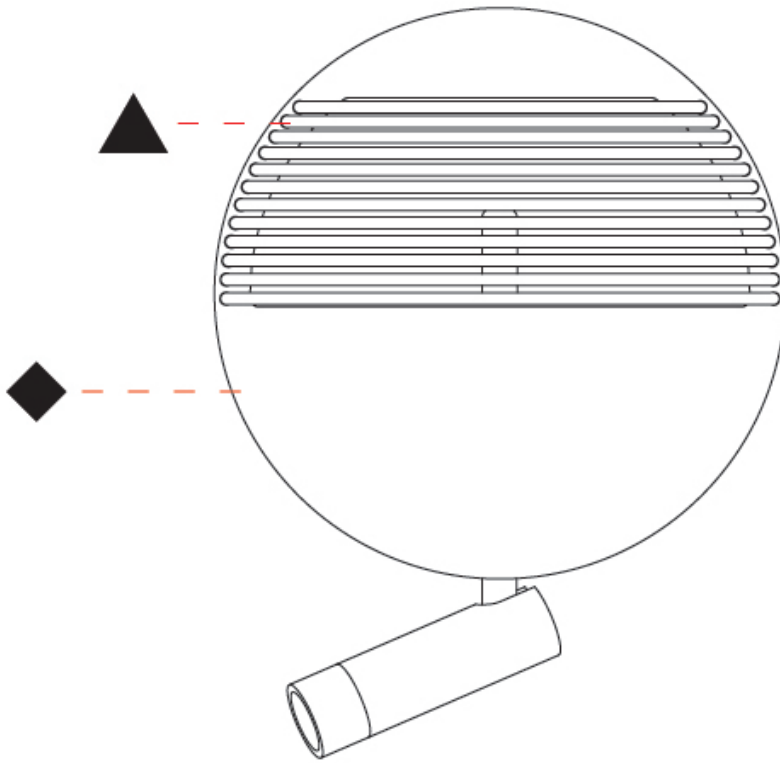

DIAL SURFACE

D113041-

PROJECT _____

TYPE _____

SPECIFIER _____

QUANTITY _____

DATE _____

D