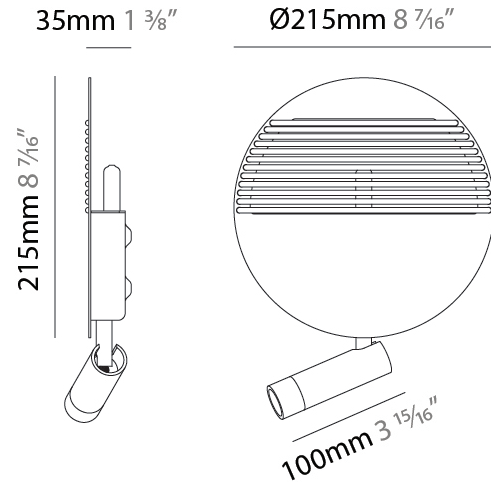

PROJECT	_____
TYPE	_____
SPECIFIER	_____
QUANTITY	_____
DATE	_____

DIAL SURFACE

D113041- _____ - _____
base number _____ Finish _____
Options _____

1. To build a product code in our configurator select the specify button on the base model # product page
2. To build a manual product code on this datasheet choose from the options listed below in blue font and add the suffix to the base model #

GENERAL

Series: Dial
Brand: Ole
Division: Design
Mounting Type: Surface
Mounting Location: Wall
Subcategory: Ambient

PHYSICAL

Shape: Round
Diameter (mm): 215
Diameter (in): 8 7/16
Height (mm): 215
Depth (mm): 35
Height (in): 8 7/16
Depth (in): 1 3/8
Max. Overall Height (mm): 225
Max. Overall Height (in): 8 7/8
Light Distribution: Indirect
Fixture Finish: MWH / BLK
Accent Finish: WHI / MBK / BEI / OGR / MSA / SCO / MWH
Fixture Material: Metal

ELECTRICAL

Number of Lamps: 1
Lamp Type: LED + LED Retrofit
Input Wattage (W): 4.4
Bulb Included: Bulb Not Included
Total Output Wattage (W): 1.6W + 4W
Lamp Base: G9
Dimming: Non-Dimmable
Driver Included: Yes
Driver Location: Integrated
Driver Type: Constant Current - 120V
Driver Class: Class 2
Input Voltage (V): 120
Constant Current (MA): 500

LED

Color Temperature (°K): 4000
CRI: >90 CRI
Lamp Life (hrs): 50000

OPTICAL

RATINGS AND CERTIFICATIONS

Certified By: Certified for North American Standards
IP rating: IP20