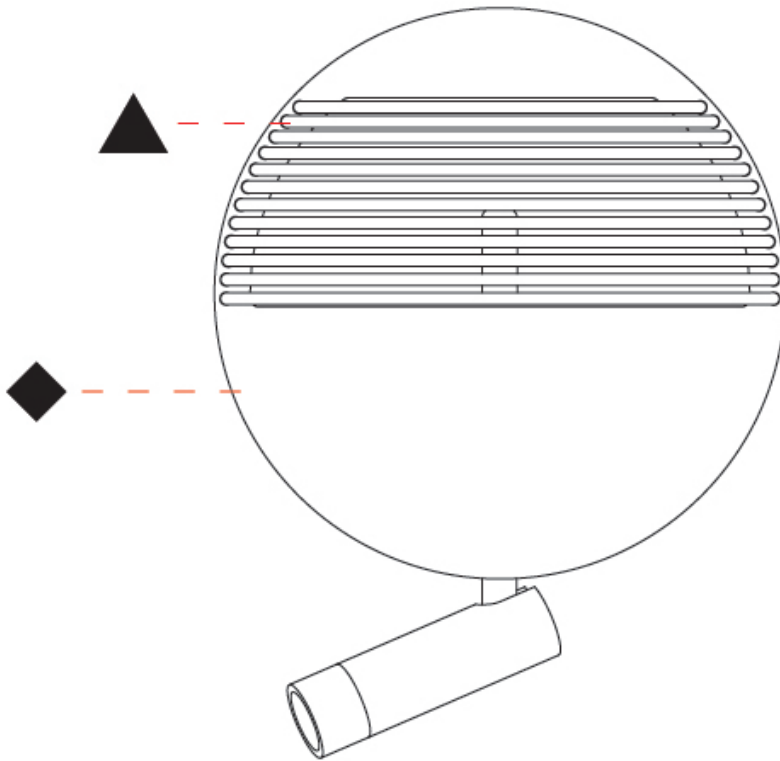

DIAL SURFACE

D113041-

PROJECT _____

TYPE _____

SPECIFIER _____

QUANTITY _____

DATE _____

D