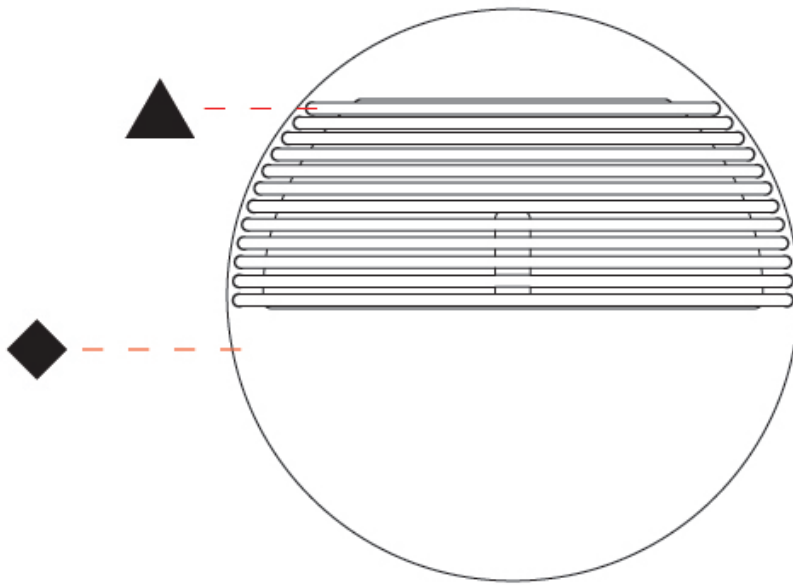

DIAL SURFACE

D113040-

PROJECT _____

TYPE _____

SPECIFIER _____

QUANTITY _____

DATE _____

D