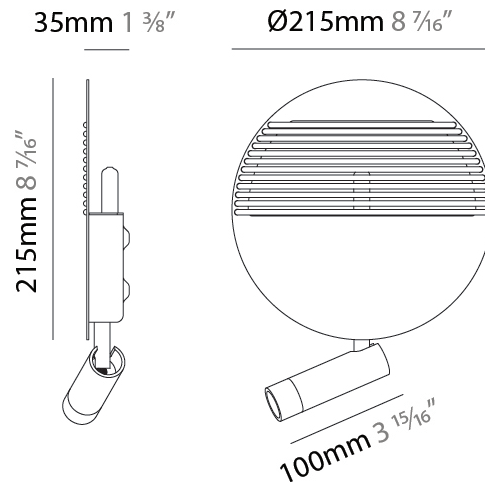

PROJECT	_____
TYPE	_____
SPECIFIER	_____
QUANTITY	_____
DATE	_____

DIAL SURFACE

D113041- _____ - _____
base number _____ Finish _____
Options _____

1. To build a product code in our configurator select the specify button on the base model # product page
2. To build a manual product code on this datasheet choose from the options listed below in blue font and add the suffix to the base model #

GENERAL

Series: Dial
Brand: Ole
Division: Design
Mounting Type: Surface
Mounting Location: Wall
Subcategory: Ambient

PHYSICAL

Shape: Round
Diameter (mm): 215
Diameter (in): 8 7/16
Height (mm): 215
Depth (mm): 35
Height (in): 8 7/16
Depth (in): 1 3/8
Max. Overall Height (mm): 225
Max. Overall Height (in): 8 7/8
Light Distribution: Indirect
Fixture Finish: MWH / BLK
Accent Finish: WHI / MBK / BEI / OGR / MSA / SCO / MWH
Fixture Material: Metal

ELECTRICAL

Number of Lamps: 1
Lamp Type: LED + LED Retrofit
Input Wattage (W): 4.4
Bulb Included: Bulb Not Included
Total Output Wattage (W): 1.6W + 4W
Lamp Base: G9
Dimming: Non-Dimmable
Driver Included: Yes
Driver Location: Integrated
Driver Type: Constant Current - 120V
Driver Class: Class 2
Input Voltage (V): 120
Constant Current (MA): 500

LED

Color Temperature (°K): 4000
CRI: >90 CRI
Lamp Life (hrs): 50000

OPTICAL

RATINGS AND CERTIFICATIONS

Certified By: Certified for North American Standards
IP rating: IP20