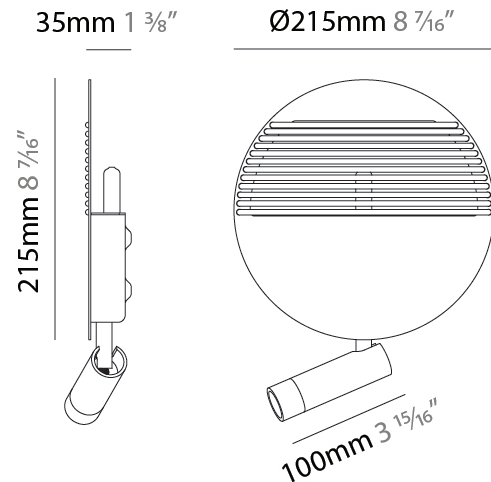

1. To build a product code in our configurator select the specify button on the base model # product page
2. To build a manual product code on this datasheet choose from the options listed below in blue font and add the suffix to the base model #

GENERAL

Series: Dial _____
Brand: Ole _____
Division: Design _____
Mounting Type: Surface _____
Mounting Location: Wall _____
Subcategory: Ambient _____

PHYSICAL

Shape: Round _____
Diameter (mm): 215 _____
Diameter (in): 8 7/16 _____
Height (mm): 215 _____
Depth (mm): 35 _____
Height (in): 8 7/16 _____
Depth (in): 1 3/8 _____
Max. Overall Height (mm): 225 _____
Max. Overall Height (in): 8 7/8 _____
Light Distribution: Indirect _____
Fixture Finish: MWH / BLK _____
Accent Finish: WHI / MBK / BEI / OGR / MSA / SCO / MWH _____
Fixture Material: Metal _____

ELECTRICAL

Number of Lamps: 1 _____
Lamp Type: LED + LED Retrofit _____
Input Wattage (W): 4.4 _____
Bulb Included: Bulb Not Included _____
Total Output Wattage (W): 1.6W + 4W _____
Lamp Base: G9 _____
Dimming: Non-Dimmable _____
Driver Included: Yes _____
Driver Location: Integrated _____
Driver Type: Constant Current - 120V _____
Driver Class: Class 2 _____
Input Voltage (V): 120 _____
Constant Current (MA): 500 _____

LED

Color Temperature (°K): 4000 _____
CRI: >90 CRI _____
Lamp Life (hrs): 50000 _____

OPTICAL

RATINGS AND CERTIFICATIONS

Certified By: Certified for North American Standards _____
IP rating: IP20 _____