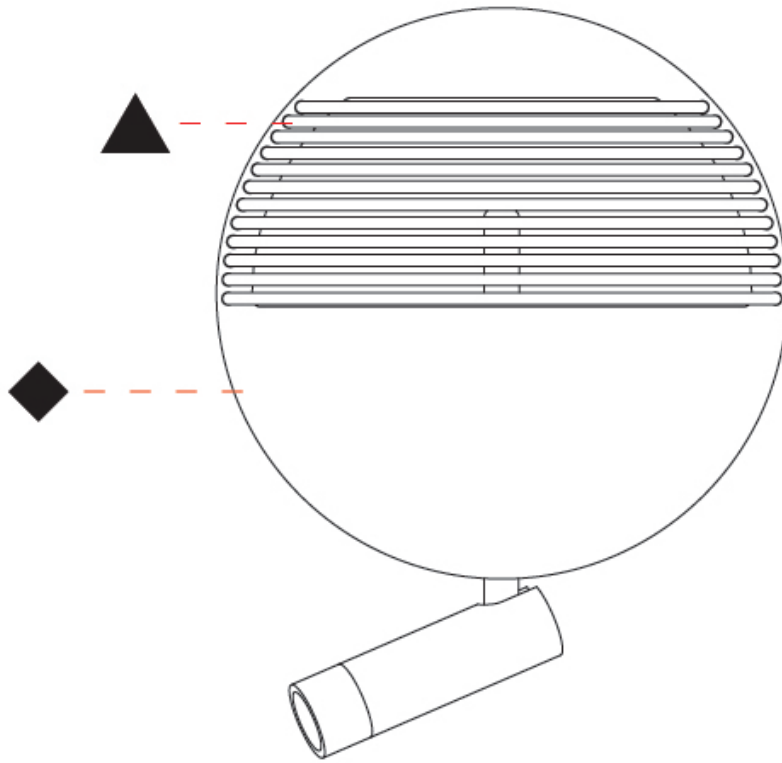

DIAL SURFACE

D113041-

PROJECT	_____
TYPE	_____
SPECIFIER	_____
QUANTITY	_____
DATE	_____

D