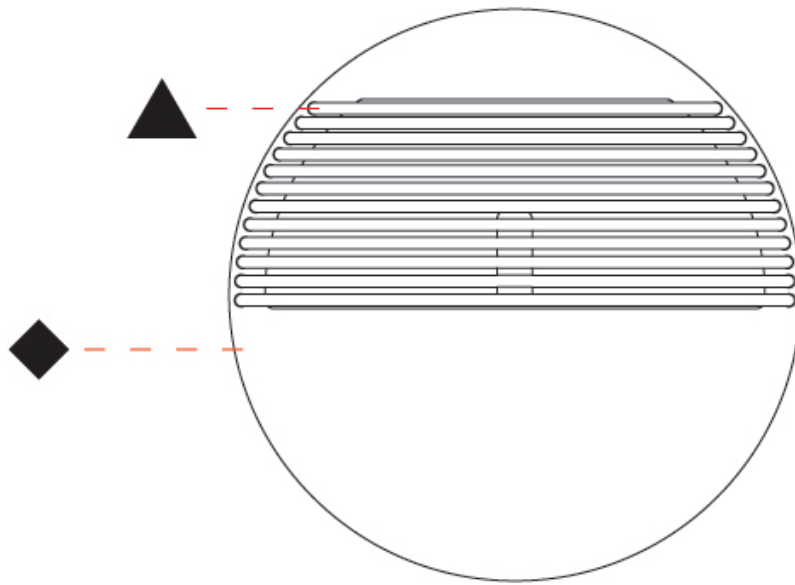

DIAL SURFACE

D113040-

PROJECT _____

TYPE _____

SPECIFIER _____

QUANTITY _____

DATE _____

D