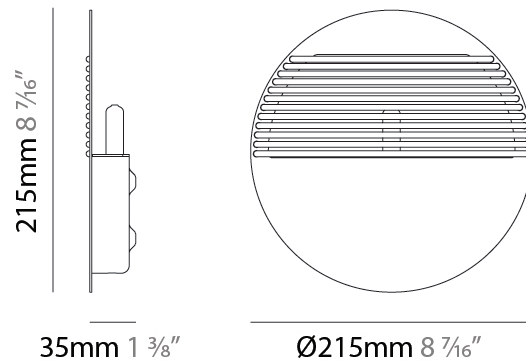

PROJECT	_____
TYPE	_____
SPECIFIER	_____
QUANTITY	_____
DATE	_____

DIAL SURFACE

D113040- _____ - _____
base number _____ Finish _____
Options _____

1. To build a product code in our configurator select the specify button on the base model # product page
2. To build a manual product code on this datasheet choose from the options listed below in blue font and add the suffix to the base model #

GENERAL

Series: Dial _____
Brand: Ole _____
Division: Design _____
Mounting Type: Surface _____
Mounting Location: Wall _____
Subcategory: Ambient _____

PHYSICAL

Shape: Round _____
Diameter (mm): 215 _____
Diameter (in): 8 7/16 _____
Height (mm): 2215 _____
Depth (mm): 35 _____
Height (in): 8 7/16 _____
Depth (in): 1 3/8 _____
Light Distribution: Indirect _____
Fixture Finish: [MWH](#) / [MBK](#) _____
Accent Finish: [WHI](#) / [MBK](#) / [BEI](#) / [OGR](#) / [MSA](#) / [SCO](#) / [MWH](#) _____
Fixture Material: Metal _____

ELECTRICAL

Number of Lamps: 1 _____
Lamp Type: LED Retrofit _____
Bulb Included: Bulb Not Included _____
Max. Wattage Per Lamp (W): 4 _____
Lamp Base: G9 _____
Input Voltage (V): 120 _____

LED

OPTICAL

RATINGS AND CERTIFICATIONS

Certified By: Certified for North American Standards _____
IP rating: IP20 _____